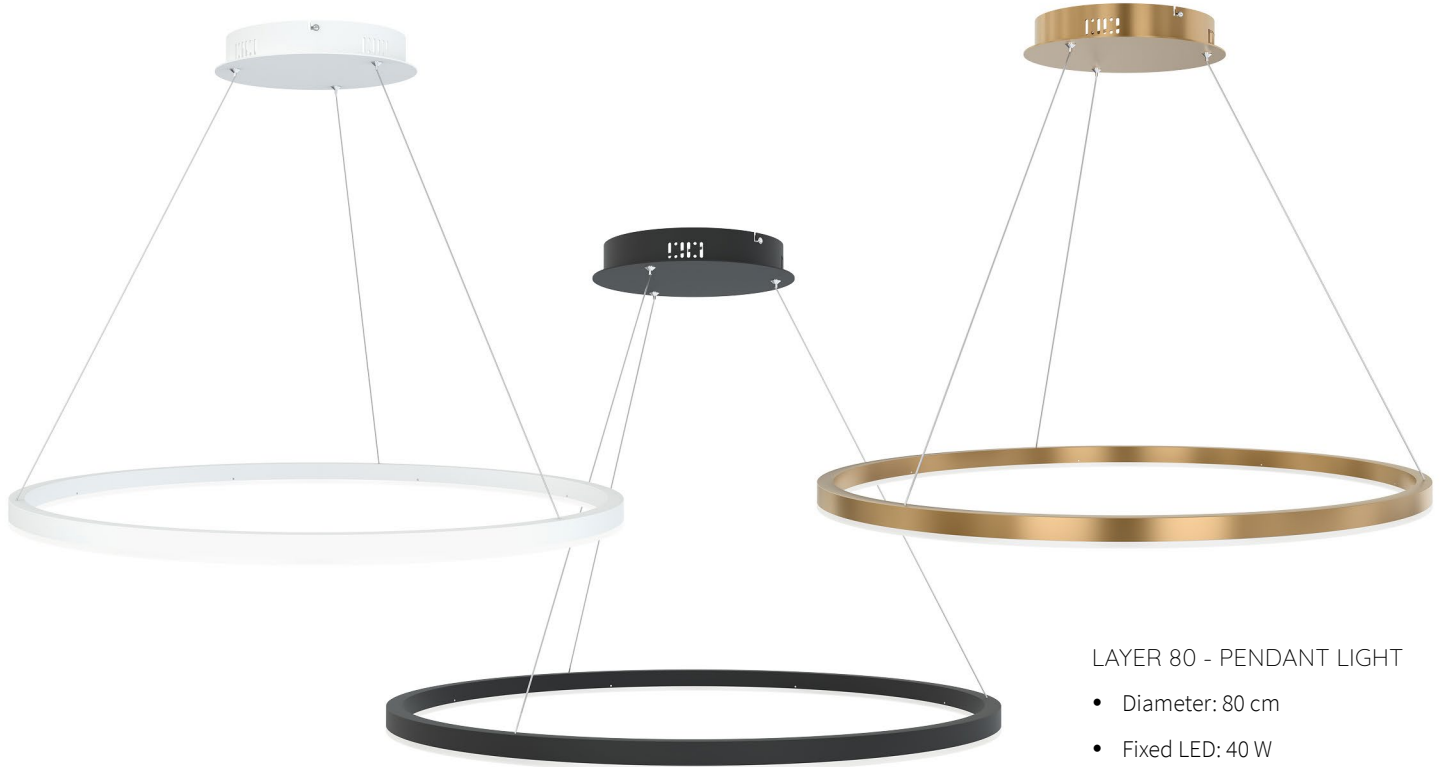

## LAYER 4 - PENDANT LIGHT

- Diameter: 80, 60, 45 and 30 cm
- Fixed LED: 118 W (included)
- 9440 lm, 3200 K
- TRIAC-dimmable (DALI in request)
- Length of wires: 3 m, 12 wires
- Screw mounting
- Matt brass

**1230-64**

LAYER 3 - PENDANT LIGHT

- Diameter: 60, 45 and 30 cm
- Fixed LED: 70 W (included)
- 5600 lm, 3200 K
- TRIAC-dimmable (DALI in request)
- Length of wires: 3 m, 9 wires
- Screw mounting

**1232-64** Matt brass

**1232-05** Matt black

**1232-06** Matt white

LAYER 60 - PENDANT LIGHT

- Diameter: 60 cm
- Fixed LED: 30 W
- 2400 lm, 3200 K
- Length of wires: 3 m, 3 wires
- Screw mounting
- Dimmable (TRIAC)

**1233-64** Matt brass

**1233-05** Matt black

**1233-06** Matt white

LAYER 80 - PENDANT LIGHT

- Diameter: 80 cm
- Fixed LED: 40 W
- 3200 lm, 3200 K
- Length of wires: 3 m, 3 wires
- Screw mounting
- Dimmable (TRIAC)

**1231-64** Matt brass