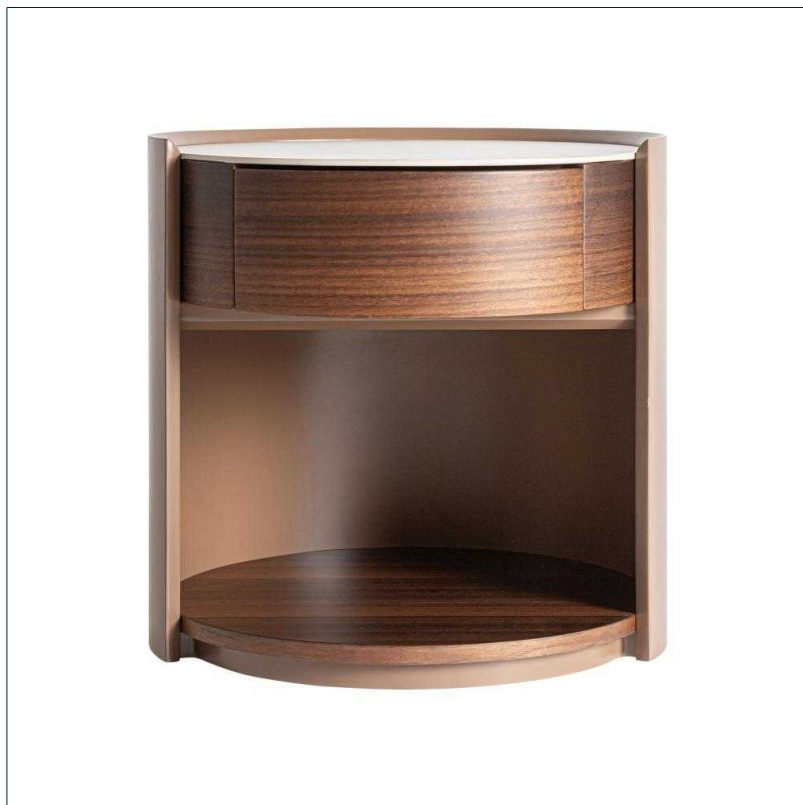

VICAL

Ref. 35278 GISWIL BEDSIDE TABLE

COMPOSITION

Plywood in brown colour, combined with eucalyptus veneer in light brown colour and sintered stone in white colour.

DIMENSIONS

Measurements (length x width x height):
49 x 47 x 48 cm.

Weight:
20,4 kg.

Number of drawers:
1

Interior drawers:
23X31X5.5 cm.

Interior space:
42X46X28 cm.

Board thickness:
0.6 cm.

Cleaning instructions:

Clean daily with a synthetic cloth. Clean with mix of cold water and mild soap. Dry with a cotton cloth. If wood is varnished you can add a small spoon of vinegar to the mix in order to recover its brightness.