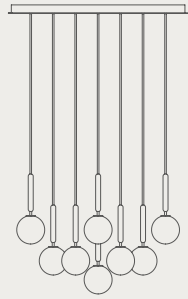

FLORII 5 LINEAR
Dimensions: 1200mm x 240mm x 240mm
dark bronze / white
Cable length max 4000mm
Light source integrated LED

FLORII 3 WALL
Dimensions: 610mm x 220mm x 200mm
dark bronze / white
Light source integrated LED

FLORII 1 WALL
Dimensions: 230mm x 170mm x 110mm
dark bronze / white
Light source integrated LED

DETAILED PRODUCT OVERVIEW

MIIRA 13

Dimensions ø920mm x 345mm
Glass dimensions ø140mm

Options brass / optic clear, brass / opal, rock grey / optic clear or rock grey / opal
Cable colour black fabric
Cable length max 2500mm
Light source G9