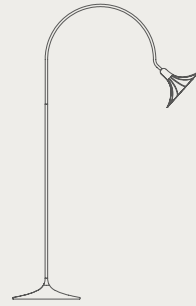

PETALII FLOOR
Dimensions 1075mm x 1700mm
white / polished brass
Cable length max 2300mm
Light source E14