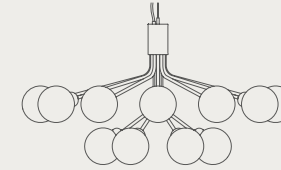

LIILA MUUSE SMALL
Dimensions ø200mm x 150mm
Glass dimensions ø120mm
Options nordic gold / opal, white / opal
Light source G9

APIALES 18
Dimensions ø890mm x 480mm
Glass dimensions ø120mm
Options brushed brass / opal, satin black / opal,
brushed brass / optic gold or satin black /
optic smoked
Cable colour black or gold fabric
Cable length max 4000mm
Light source G9