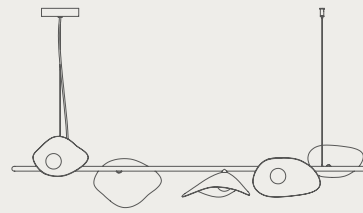

FLORII 5 LINEAR
Dimensions: 1200mm x 240mm x 240mm
dark bronze / white
Cable length max 4000mm
Light source integrated LED

FLORII 1 WALL
Dimensions: 230mm x 170mm x 110mm
dark bronze / white
Light source integrated LED

DETAILED PRODUCT OVERVIEW