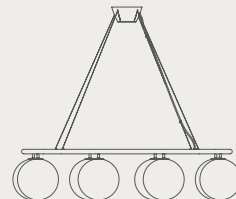

MIIRA 8 OVAL

Dimensions 1000mm x 800mm x 245mm
Glass dimensions ø200mm

Options dark bronze / optic clear, dark bronze / opal, brass / optic clear, brass / opal, rock grey / optic clear or rock grey / opal
Cable colour clear plastic
Cable length max 2500mm
Light source G9