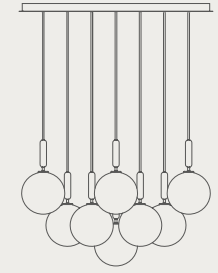

MIIRA 13 LARGE

Dimensions ø980mm x 358mm
Glass dimensions ø200mm

Options brass / optic clear, brass / opal, rock grey / optic clear or rock grey / opal
Cable colour black fabric
Cable length max 2500mm
Light source G9