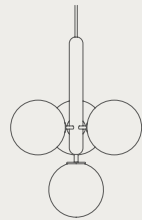

MIIRA 4

Dimensions ø360mm x 465mm
Glass dimensions ø140mm

Options brass / optic clear, brass / opal, rock grey / optic clear or rock grey / opal
Cable colour black fabric
Cable length max 2500mm
Light source G9