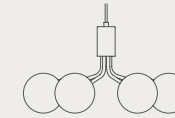

APIALES 6
Dimensions ø500mm x 263mm
Glass dimensions ø120mm
Options brushed brass / opal, satin black / opal,
brushed brass / optic gold or satin black /
optic smoked
Cable colour black or gold fabric
Cable length max 4000mm
Light source G9