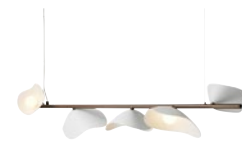

Design Jessica Vedel

FLORII COLLECTION

FLORII 5 LINEAR
dark bronze / white

FLORII 3 WALL
dark bronze / white

FLORII 1 WALL
dark bronze / white

MIIRA

The Miira collection features a simple and timeless design. The neatly mouth-blown glass and processed metal create a balanced and deep expression. The collection revolves around the chandelier and includes a series of lights. It is suitable for various contexts, from private homes to larger interior decorations and projects.