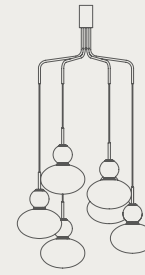

APIALES 6 CEILING
Dimensions ø500mm x 290mm
Glass dimensions ø120mm
Options brushed brass / opal, satin black / opal,
brushed brass / optic gold or satin black /
optic smoked
Light source G9

APIALES 7 PLAFOND
Dimensions ø380mm x 165mm
Glass dimensions ø120mm
Options brushed brass / optic gold
Light source G9

APIALES 1 LARGE
Dimensions ø200mm x 316mm
Glass dimensions ø200mm
Options brushed brass / opal or satin black / opal
Cable colour black or gold fabric
Cable length max 2500mm
Light source G9

APIALES 1
Dimensions ø120mm x 240mm
Glass dimensions ø120mm
Options brushed brass / opal or satin black / opal
Cable colour black or gold fabric
Cable length max 2500mm
Light source G9

APIALES WALL
Dimensions 200mm x 230mm x 120mm
Glass dimensions ϕ 120mm
Options brushed brass / opal or satin black / opal
Light source G9

APIALES WALL HARD-WIRED
Dimensions 175mm x 220mm x 120mm
Glass dimensions ϕ 120mm
Options brushed brass / opal or satin black / opal
Light source G9