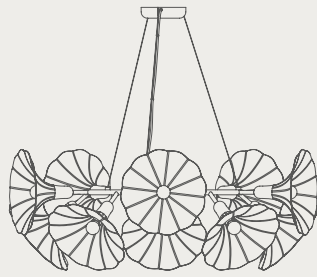

PETALII 10
Dimensions ø1000mm x 400mm
white / polished brass
Cable length max 4000mm
Light source E14