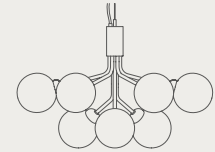

LIILA 1 SMALL
Dimensions ø140mm x 150mm
Glass dimensions ø120mm
Options nordic gold / opal, nordic gold / optic clear,
light silver / opal, light silver / optic clear, dark
bronze / opal, dark bronze / optic clear, black /
opal or black / optic clear,
Light source G9

APIALES 9
Dimensions ø595mm x 385mm
Glass dimensions ø120mm
Options brushed brass / opal, satin black /
opal, brushed brass / optic gold or satin black /
optic smoked
Cable colour black or gold fabric
Cable length max 4000mm
Light source G9