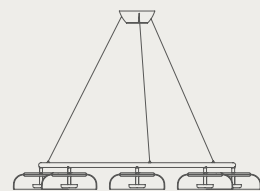

APIALES WALL
Dimensions 200mm x 230mm x 120mm
Glass dimensions ϕ 120mm
Options brushed brass / opal or satin black / opal
Light source G9

BLOSSI 8

Dimensions $\varnothing 1030\text{mm} \times 110\text{mm}$
Glass dimensions $\varnothing 230\text{mm} \times 70\text{mm}$
Options nordic gold / clear
Cable colour clear plastic
Cable length max 4000mm
Integrated LED light source, dimmable