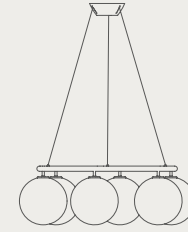

MIIRA 6 CIRCULAR

Dimensions ø800mm x 245mm
Glass dimensions ø200mm

Options dark bronze / optic clear, dark bronze / opal, brass / optic clear, brass / opal, rock grey / optic clear or rock grey / opal
Cable colour clear plastic
Cable length max 2500mm
Light source G9