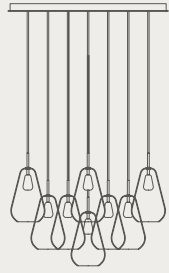

ANOLI 13
Dimensions ø970mm x 387mm
Glass dimensions ø190mm x 300mm
Options nordic gold / gold or nordic gold / opal
Cable colour black or white fabric
Cable length max 2500mm
Light source E14