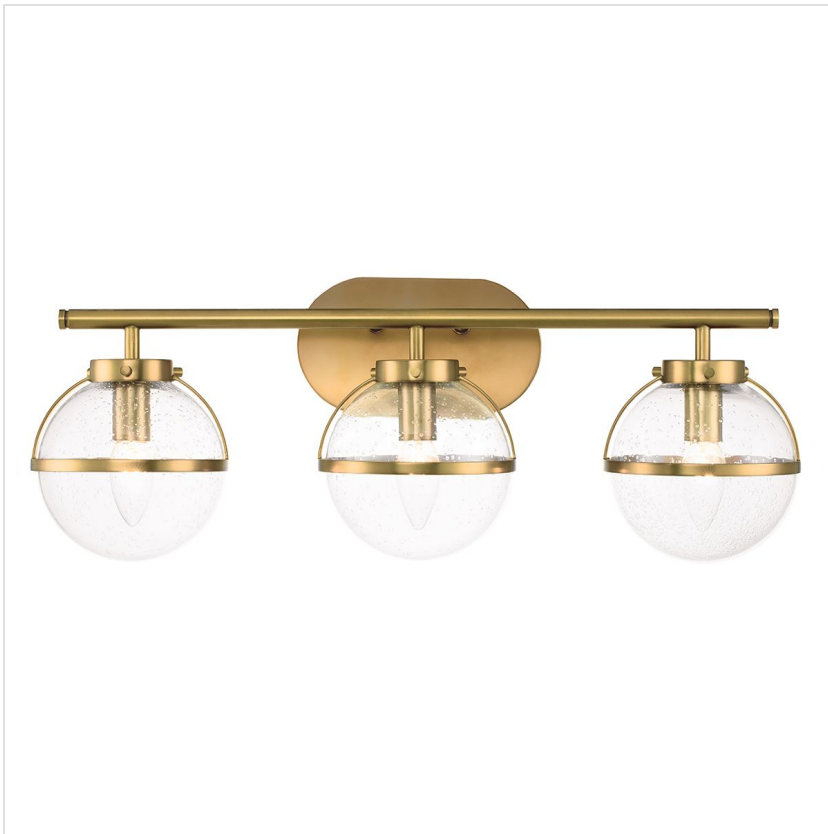

HK-HOLLIS3-C-HB-BATH

Hollis 3 Light Wall Light - Heritage Brass

**DETAILS**

BRAND	Hinkley
FAMILY	Hollis
SUITABLE LOCATION	Interior / Bathroom
GUARANTEE	General 2 Year Guarantee
IP RATING	IP44
FINISH	Heritage Brass
FITTING HEIGHT	230mm
DIAMETER	606mm
WIDTH	606mm
PROJECTION/DEPTH	193mm
POWER SOURCE	Mains Voltage
VOLTAGE	220-240v 50hz
MAXIMUM WATTAGE	40W
NUMBER OF LAMPS	3
SOCKET	E14
INTEGRATED LED	No
CLASS	Class I
BUILD MATERIALS	Steel, Clear Seeded Glass
DIMMABLE FITTING	Compatible With Dimmable Lamps
PRODUCT WEIGHT	2.5 Kg
BOX WEIGHT	3.58 Kg

PRODUCT DETAILS

The Hollis 3Lt Wall Light is reflective of the Art Deco inspired lights of the 1920's. Finished in Heritage Brass and made from Steel with Clear seeded Glass. IP44 rated.