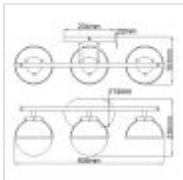

HK-HOLLIS3-C-HB-BATH

Hollis 3 Light Wall Light - Heritage Brass

**DETAILS**

BRAND	Hinkley
FAMILY	Hollis
SUITABLE LOCATION	Interior / Bathroom
GUARANTEE	General 2 Year Guarantee
IP RATING	IP44
FINISH	Heritage Brass
FITTING HEIGHT	230mm
DIAMETER	606mm
WIDTH	606mm
PROJECTION/DEPTH	193mm
POWER SOURCE	Mains Voltage
VOLTAGE	220-240v 50hz
MAXIMUM WATTAGE	40W
NUMBER OF LAMPS	3
SOCKET	E14
INTEGRATED LED	No
CLASS	Class I
BUILD MATERIALS	Steel, Clear Seeded Glass
DIMMABLE FITTING	Compatible With Dimmable Lamps
PRODUCT WEIGHT	2.5 Kg
BOX WEIGHT	3.58 Kg

PRODUCT DETAILS

The Hollis 3Lt Wall Light is reflective of the Art Deco inspired lights of the 1920's. Finished in Heritage Brass and made from Steel with Clear seeded Glass. IP44 rated.