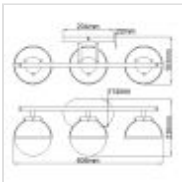

**HK-HOLLIS3-C-BK-BATH**

Hollis 3 Light Wall Light - Black

DETAILS	
BRAND	Hinkley
FAMILY	Hollis
SUITABLE LOCATION	Interior / Bathroom
GUARANTEE	General 2 Year Guarantee
IP RATING	IP44
FINISH	Black
FITTING HEIGHT	230mm
DIAMETER	606mm
WIDTH	606mm
PROJECTION/DEPTH	193mm
POWER SOURCE	Mains Voltage
VOLTAGE	220-240v 50hz
MAXIMUM WATTAGE	40W
NUMBER OF LAMPS	3
SOCKET	E14
INTEGRATED LED	No
CLASS	Class I
BUILD MATERIALS	Steel, Clear Seeded Glass
DIMMABLE FITTING	Compatible With Dimmable Lamps
PRODUCT WEIGHT	2.5 Kg
BOX WEIGHT	3.58 Kg

**PRODUCT DETAILS**

The Hollis 3Lt Wall Light is reflective of the Art Deco inspired lights of the 1920's. Finished in Black and made from Steel with Clear seeded Glass. IP44 rated.