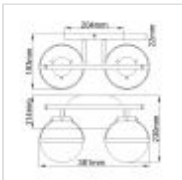

HK-HOLLIS2-C-BK-BATH

Hollis 2 Light Wall Light - Black, Steel, Clear Seeded Glass

DETAILS	
BRAND	Hinkley
FAMILY	Hollis
SUITABLE LOCATION	Interior / Bathroom
GUARANTEE	General 2 Year Guarantee
IP RATING	IP44
FINISH	Black
FITTING HEIGHT	230mm
DIAMETER	381mm
WIDTH	381mm
PROJECTION/DEPTH	193mm
POWER SOURCE	Mains Voltage
VOLTAGE	220-240v 50hz
MAXIMUM WATTAGE	40W
NUMBER OF LAMPS	2
SOCKET	E14
INTEGRATED LED	No
CLASS	Class I
BUILD MATERIALS	Steel, Clear Seeded Glass
DIMMABLE FITTING	Compatible With Dimmable Lamps
PRODUCT WEIGHT	1.7 Kg
BOX WEIGHT	2.51 Kg

**PRODUCT DETAILS**

The Hollis 2Lt Wall Light is reflective of the Art Deco inspired lights of the 1920's. Finished in Black and made from Steel with Clear seeded Glass. IP44 rated.