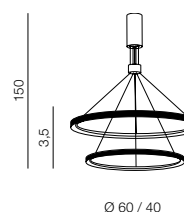

DIEGO 60+40 3000K DIMM BK

AZ5111, EAN5901238451112

Product Specifications

Type	Pendant
Type of track	-
Possible Adjustment	YES
Color	Sand black housing / White acrylic
Material	Aluminium / Metal housing / Silicone diffuser
Light source	2
Type of source	LED INTEGRATED
Lumens	3700 lm
Kelvins	3000K
Beam angle	-
Dimmable	YES
Type of DIMM	TRIAC
CCT	-
Type of CCT	-
Lifetime	30000 h.
Type of control	DIMMER
Remote control	-
CRI	? 80
Track adapter	-
Voltage	230V
Power	70W
Switch location	
Protection class	IP20
Tilt	-
Rotation	-

Dimensions

Product	height / width / length [cm]	150 x 40 ~ 60 x -
Mounting inlet	depth / width / length [cm]	- x - x -
Ceiling base	height / diameter / width / length [cm]	- x - x - x -
Shades	height / diameter / width / length [cm]	3,5 x 60 ~ 40 x - x -
Wall base	height / diameter / width / length [cm]	- x - x - x -
Table base	height / diameter / width / length [cm]	- x - x - x -
Floor base	height / diameter / width / length [cm]	- x - x - x -