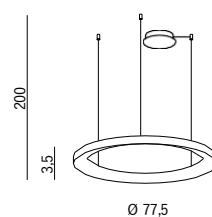

AGNES PENDANT 78 DIMM CCT SWITCH BK

AZ5022, EAN 5901238450221

Product Specifications

Type	PENDANT
Line	DECORATIVE
Possible Adjustment	YES
Color	MATTE BLACK
Material	ALUMINIUM / PVC
Light source	1
Type of source	LED INTEGRATED
Lumens	3661 lm
Kelvins	2900 / 4000 / 6000 K
Beam angle	134°
Dimmable	YES
Type of DIMM	TRIAC DIMMER
CCT	YES
Type of CCT	3-STEP SWITCH
CRI	≥ 80
Voltage	230 V
Power	65 W
Electric shock class	I
Protection class	IP20

Dimensions

Product	height / width / length [cm]	80~200 / 77,5 / -
Ceiling base	height / diameter / width / length [cm]	4 / 22 / - / -
Shade	height / diameter / width / length [cm]	3,5 / 77,5 / 3,5 / -

Included