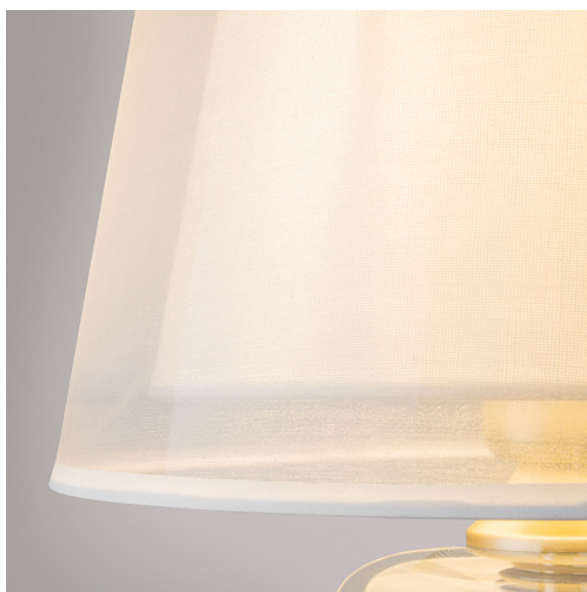

## Table lamp Verre E27x1 40W

Series: Verre Article: Z005TL-01BS

Article	Z005TL-01BS
Brand	Maytoni
Collection	Table & Floor
Series	Metal fittings in brass colours. Cast acrylic at the housing bottom. Decor - blown glass. Double lampshade made of organza and thick linen.
Product type	Table lamp
Fitting color	Brass
Fitting material	Metal and glass
Light source	E27
Number of lamps	1
IP protection	IP 20
Dimmable	No
Height	540
Voltage	AC 220-240
Diameter	300
Protection level	Class2
Warranty	2
Power	40
Volume	0.0842
Lamps included	No
Mounting bowl	No
Chain	No

Base	Yes
The shape of the base	Round
Base diameter	140
Type of switch	On wire
Dome lamp switch	No
Fireproof	No
Dyed	No
Lampshade	Yes
Packing length	750
Net	1.85
Gross	3.23
Motion sensor	No
Illumination sensor	No
Solar battery	No
Built in driver	No