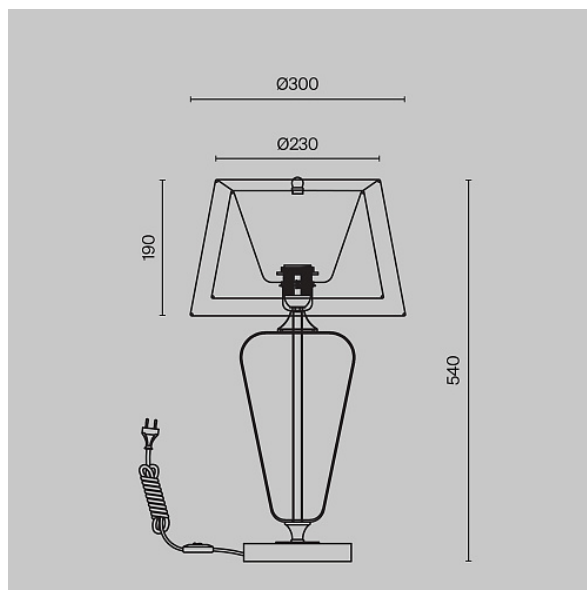

## Table lamp Verre E27x1 40W

Series: Verre Article: Z005TL-01BS

Article	Z005TL-01BS
Brand	Maytoni
Collection	Table & Floor
Series	Metal fittings in brass colours. Cast acrylic at the housing bottom. Decor - blown glass. Double lampshade made of organza and thick linen.
Product type	Table lamp
Fitting color	Brass
Fitting material	Metal and glass
Light source	E27
Number of lamps	1
IP protection	IP 20
Dimmable	No
Height	540
Voltage	AC 220-240
Diameter	300
Protection level	Class2
Warranty	2
Power	40
Volume	0.0842
Lamps included	No
Mounting bowl	No
Chain	No

Base	Yes
The shape of the base	Round
Base diameter	140
Type of switch	On wire
Dome lamp switch	No
Fireproof	No
Dyed	No
Lampshade	Yes
Packing length	750
Net	1.85
Gross	3.23
Motion sensor	No
Illumination sensor	No
Solar battery	No
Built in driver	No