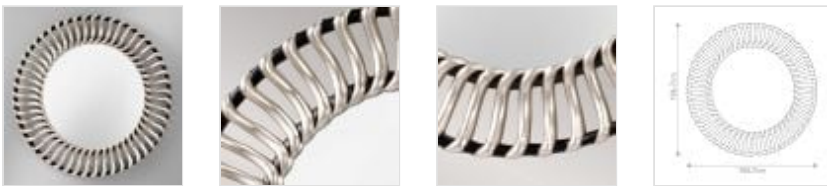

FE-COSMO-MIRROR
Cosmo Mirror - Black/Silver

DETAILS	
BRAND	Feiss
FAMILY	Cosmo
SUITABLE LOCATION	Interior
FINISH	Black/Silver
FITTING HEIGHT	1067mm
WIDTH	1067mm
INTEGRATED LED	No
CLASS	Class I
PRODUCT WEIGHT	7.1 Kg
BOX WEIGHT	7.89 Kg

PRODUCT DETAILS

This large contemporary mirror has black circular frames overlaid with thick silver spokes and is a dramatic feature ideal for a monochrome interior setting.