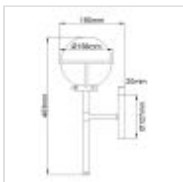

HK-HOLLIS1-C-HB-BATH

Hollis 1 Light Wall Light - Heritage Brass, Steel, Clear Seeded Glass

DETAILS	
BRAND	Hinkley
FAMILY	Hollis
SUITABLE LOCATION	Interior / Bathroom
GUARANTEE	General 2 Year Guarantee
IP RATING	IP44
FINISH	Heritage Brass
FITTING HEIGHT	403mm
DIAMETER	156mm
WIDTH	156mm
PROJECTION/DEPTH	190mm
POWER SOURCE	Mains Voltage
VOLTAGE	220-240v 50hz
MAXIMUM WATTAGE	40W
NUMBER OF LAMPS	1
SOCKET	E14
INTEGRATED LED	No
CLASS	Class I
BUILD MATERIALS	Steel, Clear Seeded Glass
DIMMABLE FITTING	Compatible With Dimmable Lamps
PRODUCT WEIGHT	1.02 Kg
BOX WEIGHT	1.65 Kg

PRODUCT DETAILS

The Hollis 1Lt Wall Light is reflective of the Art Deco inspired lights of the 1920's. Finished in Heritage Brass and made from Steel with Clear seeded Glass. IP44 rated.

Elstead Lighting