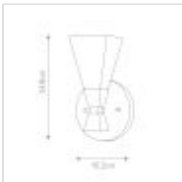

BOWTIE-1-MB

Bowtie 1lt Wall Light - Matte Black

**DETAILS**

BRAND	Elstead Lighting
FAMILY	Bowtie
SUITABLE LOCATION	Interior / Bathroom
GUARANTEE	General 2 Year Guarantee
IP RATING	IP44
FINISH	Matte Black
FITTING HEIGHT	248mm
WIDTH	152mm
PROJECTION/DEPTH	102mm
POWER SOURCE	Mains Voltage
VOLTAGE	220-240v 50hz
MAXIMUM WATTAGE	3W
NUMBER OF LAMPS	1
SOCKET	G9
INTEGRATED LED	No
LED LUMENS	300Lm
LED COLOUR TEMP	3000k
CLASS	Class I
BUILD MATERIALS	Steel, Opal Glass
HOURS	25000
DIMMABLE FITTING	Compatible With Dimmable Lamps
PRODUCT WEIGHT	0.9 Kg
BOX WEIGHT	1.20 Kg

**PRODUCT DETAILS**

The Matte Black Bowtie 1 light wall fitting is a modern fixture that is IP44 rated for the bathroom. Made from steel with an opal glass shade, this stylish fitting has a small range of matching wall lights and Flush with a bowtie design element.