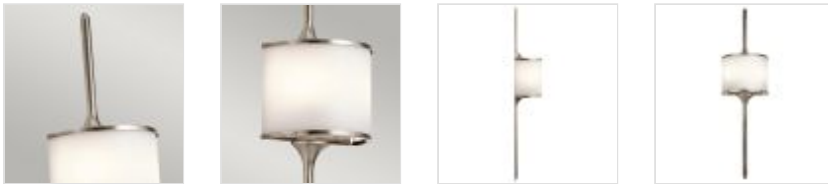

KL-MONA-L-CLP
Mona 2 Light Large Wall Light - Classic Pewter

DETAILS	
BRAND	Kichler
FAMILY	Mona
SUITABLE LOCATION	Interior / Bathroom
GUARANTEE	General 2 Year Guarantee
IP RATING	IP44
FINISH	Classic Pewter
FITTING HEIGHT	762mm
WIDTH	204mm
PROJECTION/DEPTH	117mm
POWER SOURCE	Mains Voltage
VOLTAGE	220-240v 50hz
MAXIMUM WATTAGE	3W LED
NUMBER OF LAMPS	2
SOCKET	G9
INTEGRATED LED	No
LED LUMENS	300Lm
LED COLOUR TEMP	3000k
CLASS	Class I
BUILD MATERIALS	Steel, Opal Glass
HOURS	25000
DIMMABLE FITTING	Compatible With Dimmable Lamps
PRODUCT WEIGHT	1.98 Kg
BOX WEIGHT	2.20 Kg

PRODUCT DETAILS

The Mid-Century inspired LED Mona collection features a delightful design that balances delicate lines with clean symmetrical geometry. This range is available in Classic Pewter, Polished Chrome, Polished Brass or Natural Brass. All fittings are IP44 rated and suitable for use in bathrooms. (G9 LED lamps included).