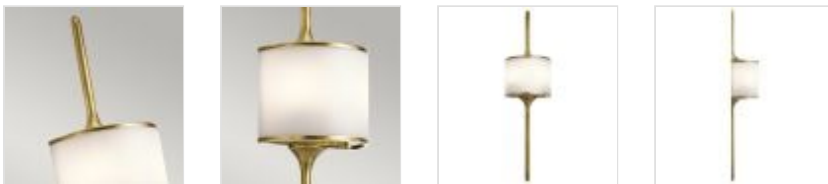

KL-MONA-L-NBR
Mona 2 Light Large Wall Light - Natural Brass

DETAILS	
BRAND	Kichler
FAMILY	Mona
SUITABLE LOCATION	Interior / Bathroom
GUARANTEE	General 2 Year Guarantee
IP RATING	IP44
FINISH	Natural Brass
FITTING HEIGHT	762mm
WIDTH	204mm
PROJECTION/DEPTH	117mm
POWER SOURCE	Mains Voltage
VOLTAGE	220-240v 50hz
MAXIMUM WATTAGE	3W LED
NUMBER OF LAMPS	2
SOCKET	G9
INTEGRATED LED	No
LED LUMENS	300Lm
LED COLOUR TEMP	3000k
CLASS	Class I
BUILD MATERIALS	Steel, Opal Glass
HOURS	25000
DIMMABLE FITTING	Compatible With Dimmable Lamps
PRODUCT WEIGHT	1.98 Kg
BOX WEIGHT	2.20 Kg

PRODUCT DETAILS

The Mid-Century inspired LED Mona collection features a delightful design that balances delicate lines with clean symmetrical geometry. This range is available in Classic Pewter, Polished Chrome, Polished Brass or Natural Brass. All fittings are IP44 rated and suitable for use in bathrooms. (G9 LED lamps included).