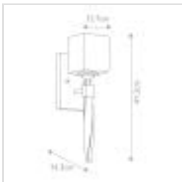

KL-MARETTE1-BK

Marette 1 Light Wall Light - Black and Nickel

**DETAILS**

BRAND	Kichler
FAMILY	Marette
SUITABLE LOCATION	Interior / Bathroom
GUARANTEE	General 2 Year Guarantee
IP RATING	IP44
FINISH	Black And Nickel
FITTING HEIGHT	413mm
DIAMETER	127mm
WIDTH	127mm
PROJECTION/DEPTH	143mm
POWER SOURCE	Mains Voltage
VOLTAGE	220-240v 50hz
MAXIMUM WATTAGE	3W LED
NUMBER OF LAMPS	1
SOCKET	G9
INTEGRATED LED	No
LED LUMENS	300 Lm
LED COLOUR TEMP	3000k
CLASS	Class I
BUILD MATERIALS	Steel, Opal Glass
DIMMABLE FITTING	Compatible With Dimmable Lamps
PRODUCT WEIGHT	1.28 Kg
BOX WEIGHT	1.60 Kg

**PRODUCT DETAILS**

The Marette 1 light wall sconce with satin etched cased opal glass and twisted arm in Black finish. A perfect addition in several aesthetic environments, including traditional, transitional and modern. IP44 rated for bathroom use.