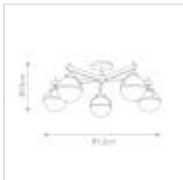

HK-HOLLIS-5-O-HB

Hollis 5 Light Semi-Flush - Heritage Brass,
Steel, Opal Glass

DETAILS	
BRAND	Hinkley
FAMILY	Hollis
SUITABLE LOCATION	Interior / Bathroom
GUARANTEE	General 2 Year Guarantee
IP RATING	IP44
FINISH	Heritage Brass
FITTING HEIGHT	305mm
WIDTH	813mm
POWER SOURCE	Mains Voltage
VOLTAGE	220-240v 50hz
MAXIMUM WATTAGE	40W
NUMBER OF LAMPS	5
SOCKET	E14
INTEGRATED LED	No
CLASS	Class I
BUILD MATERIALS	Steel, Opal Glass
DIMMABLE FITTING	Compatible With Dimmable Lamps
PRODUCT WEIGHT	4.2 Kg
BOX WEIGHT	7.95 Kg

**PRODUCT DETAILS**

The vintage globe design of Hollis invokes a mid-century mood, yet its clean lines and sophisticated silhouette provide versatility for a variety of décors. The extra-large 5 light semi-flush provides superior lighting for rooms with lower ceilings. Etched opal glass globes shine against a Heritage Brass finish. This fitting is IP44 rated for bathroom use but equally at home in any other interior room.