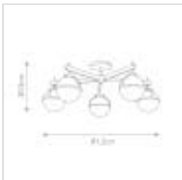

HK-HOLLIS-5-C-HB

Hollis 5 Light Semi-Flush - Heritage Brass

**DETAILS**

BRAND	Hinkley
FAMILY	Hollis
SUITABLE LOCATION	Interior / Bathroom
GUARANTEE	General 2 Year Guarantee
IP RATING	IP44
FINISH	Heritage Brass
FITTING HEIGHT	305mm
WIDTH	813mm
POWER SOURCE	Mains Voltage
VOLTAGE	220-240v 50hz
MAXIMUM WATTAGE	40W
NUMBER OF LAMPS	5
SOCKET	E14
INTEGRATED LED	No
CLASS	Class I
BUILD MATERIALS	Steel, Clear Seeded Glass
DIMMABLE FITTING	Compatible With Dimmable Lamps
PRODUCT WEIGHT	4.2 Kg
BOX WEIGHT	7.95 Kg

**PRODUCT DETAILS**

The vintage globe design of Hollis invokes a mid-century mood, yet its clean lines and sophisticated silhouette provide versatility for a variety of décors. The extra-large 5 light semi-flush provides superior lighting for rooms with lower ceilings. Clear seeded glass globes shine against a Heritage Brass finish. This fitting is IP44 rated for bathroom use but equally at home in any other interior room.