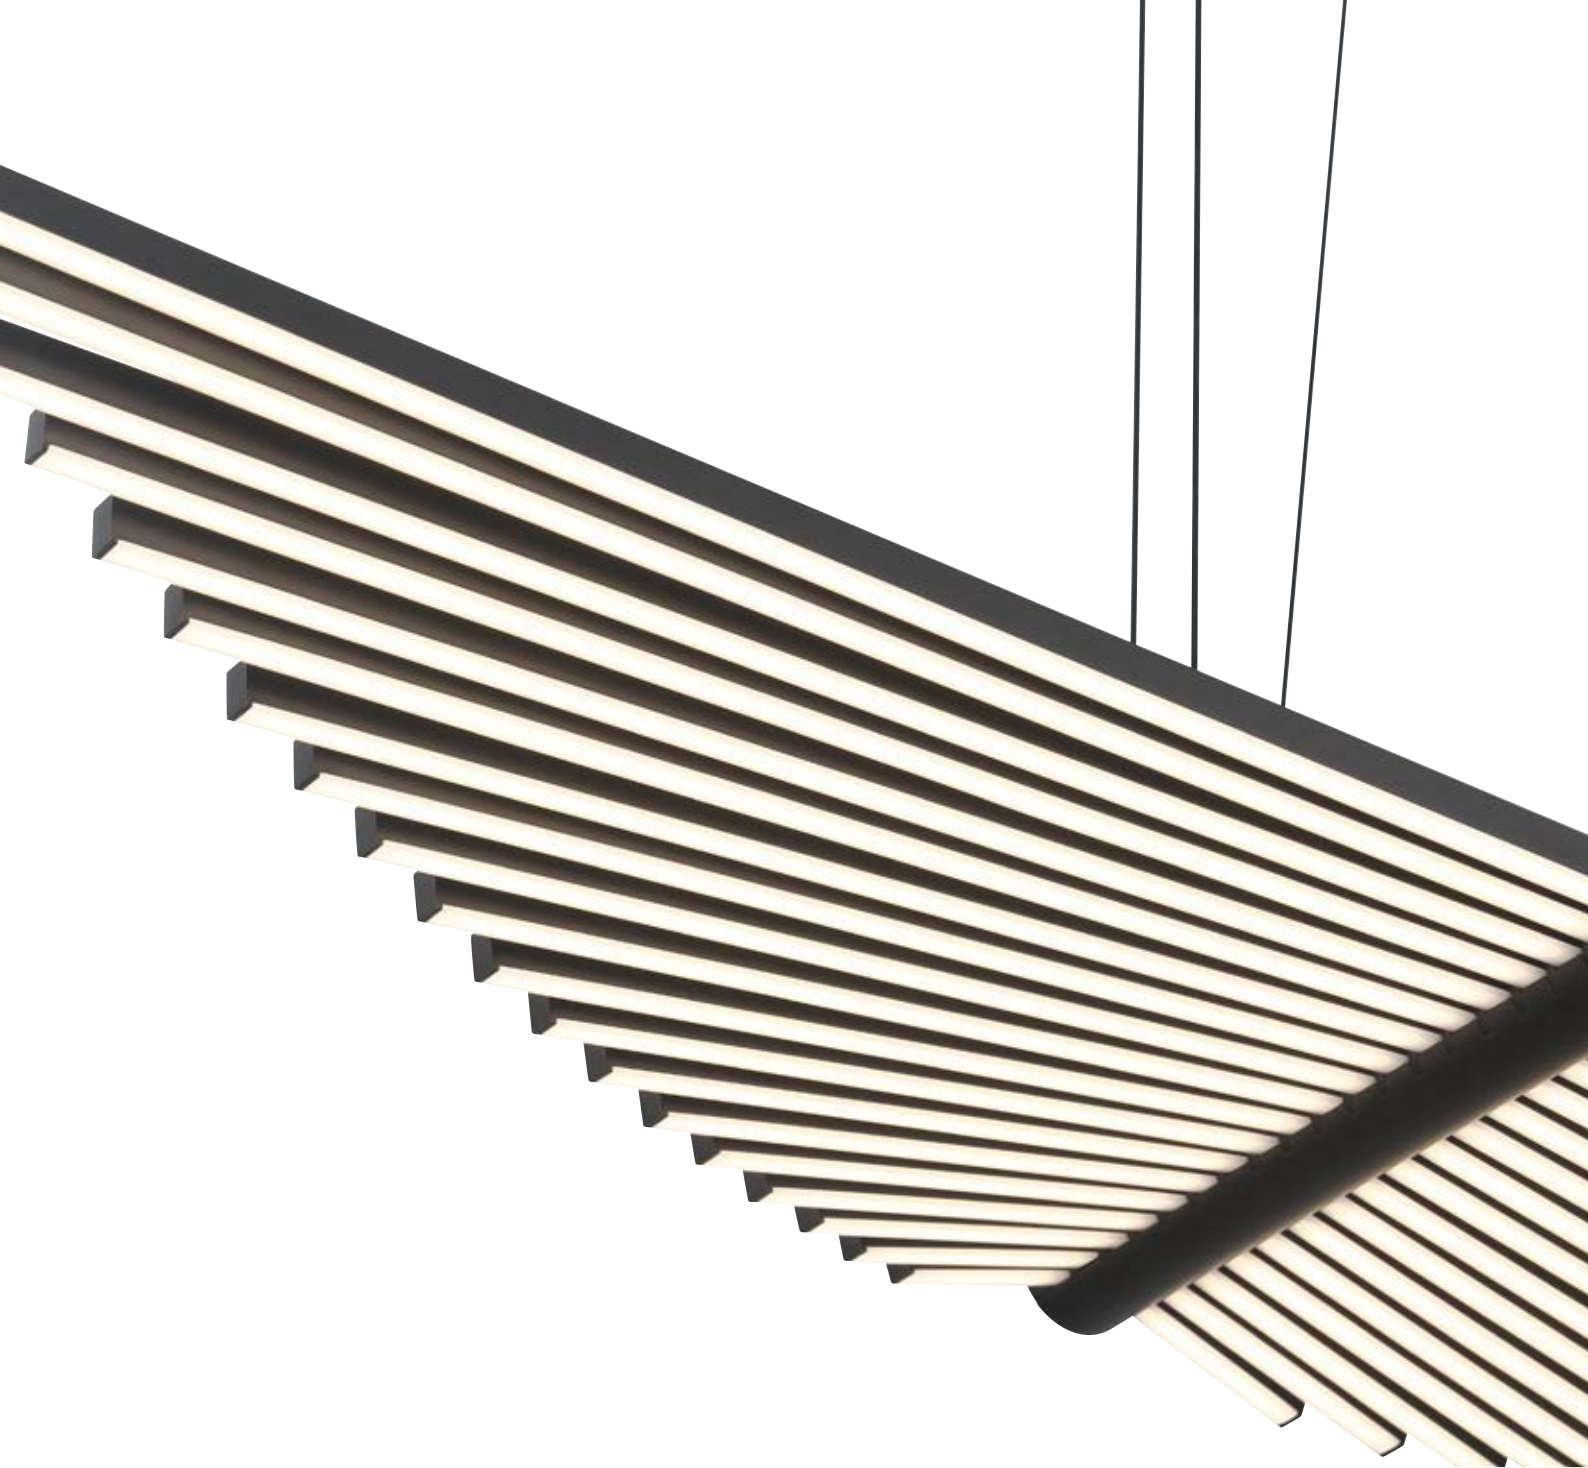

SERAPH

The kinetic wings of the Milwaukee Art Museum spread and contrast energy in the same way Seraph distributes light. This compelling display of form and motion creates magnificent arrangements of linear light.