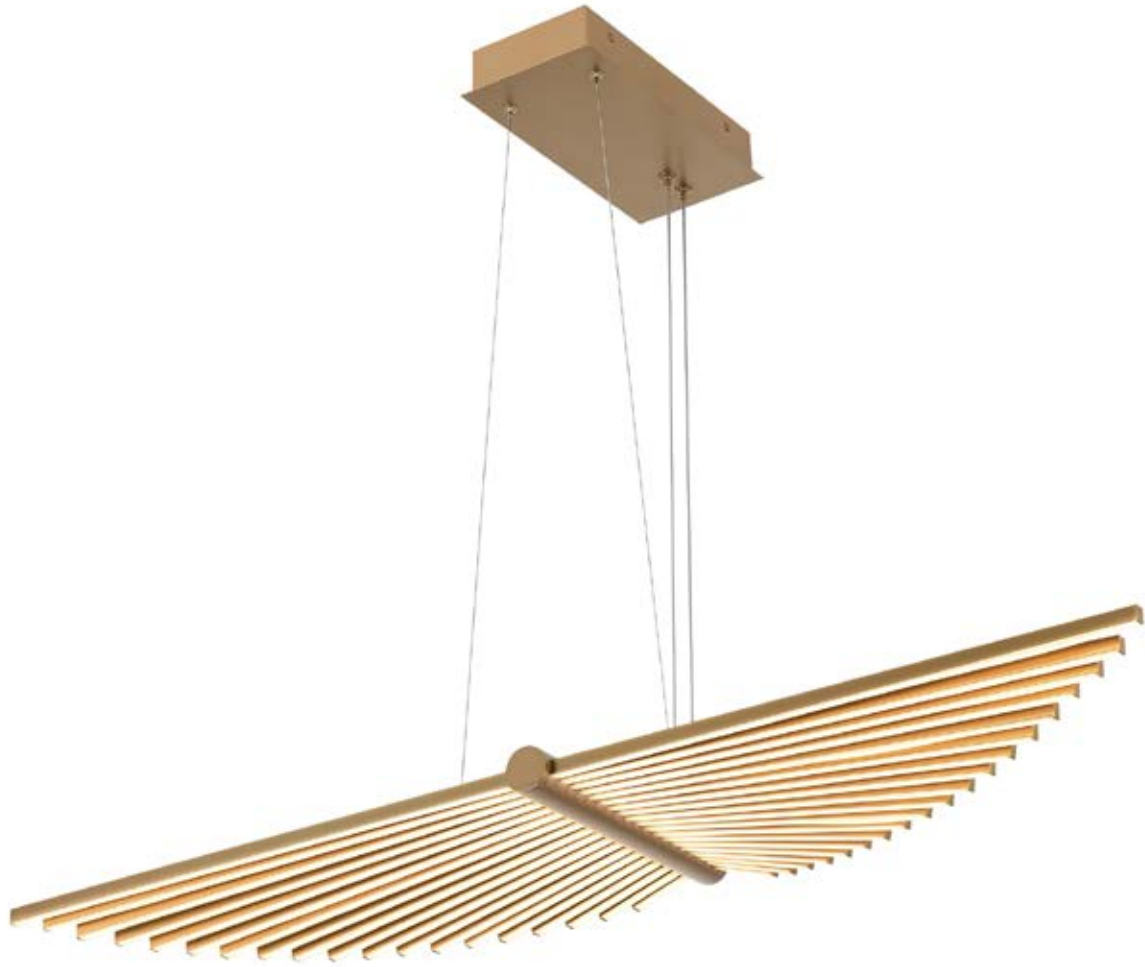

- Bands of light create a balanced glow
- Customise and configure with adjustable suspension cables

- **FINISH:** Matte Gold
- **MATERIALS:** Steel, White Acrylic

SERAPH

QN-SERAPH-LP-L-BG

Code	Description	Height	Min / Max Drop	Width/Dia.	Depth	Lights
QN-SERAPH-LP-L-BG	Chandelier	74mm	200mm / 2124mm*	1050mm	275mm	57W LED, 1192Lm, 3000k

* Supplied with 3 x 2000mm suspension wire.