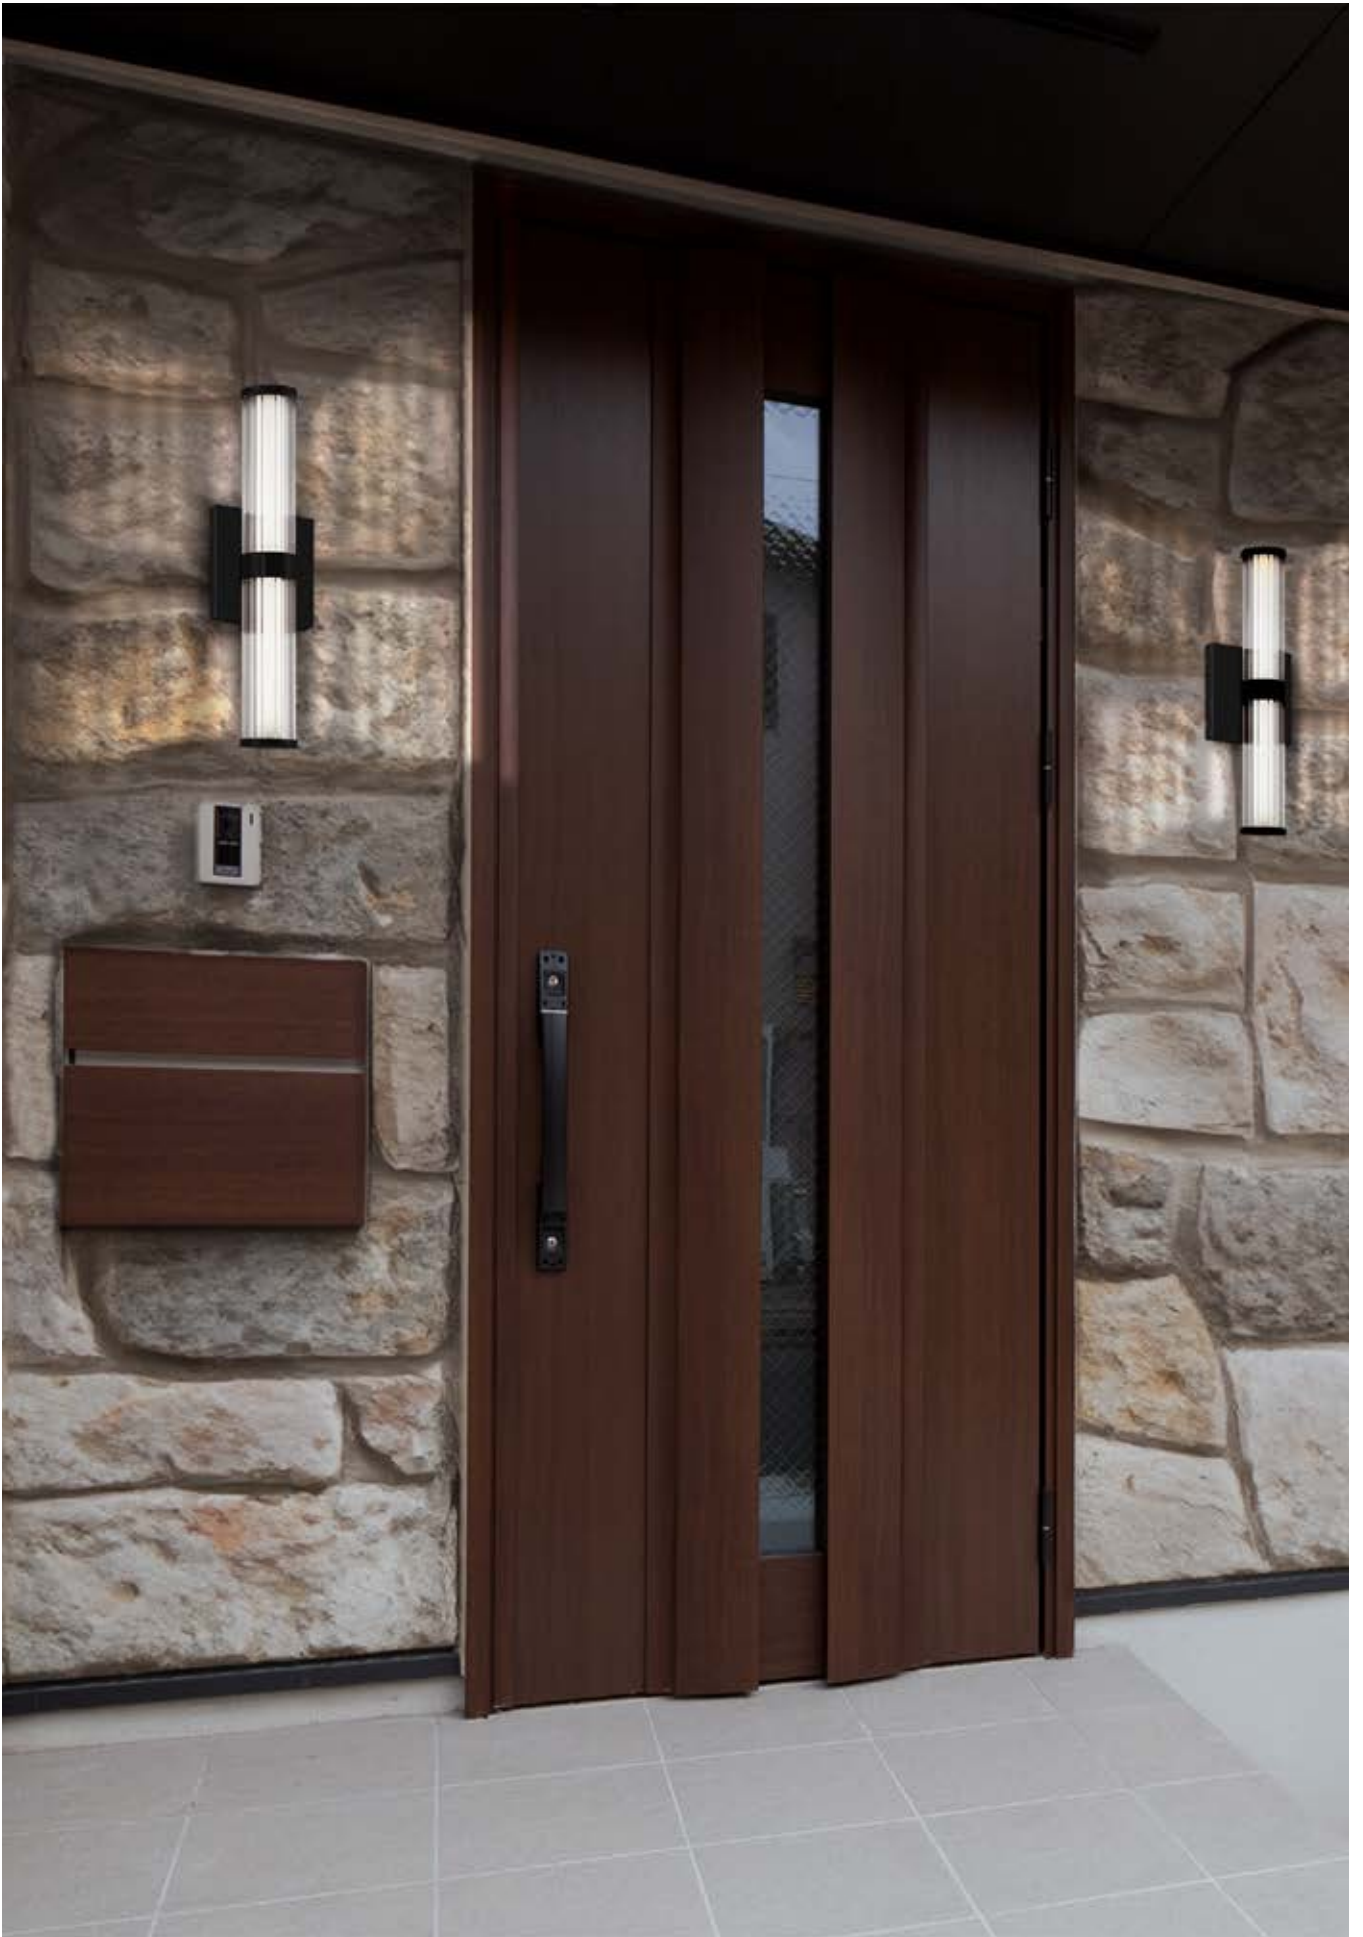

FAYTON SMALL LED WALL LIGHT
QN-FAYTON-S-BK