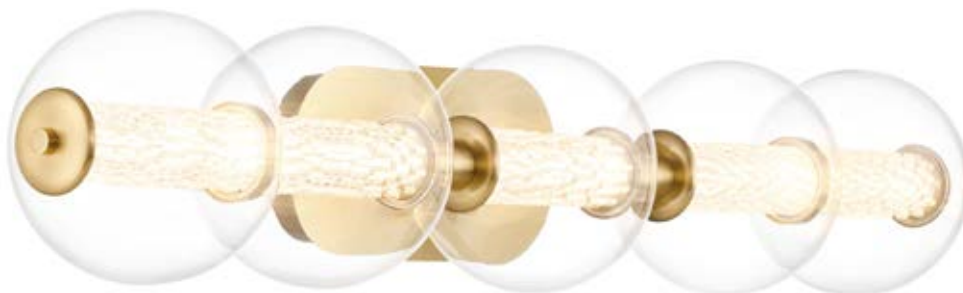

QN-ATOMO-5W-BG

Code	Description	Height	Width/Dia.	Projection	Lights
QN-ATOMO-4W-BG	4 Lt Wall Light	170mm	756mm	211mm	18.5W LED, 1782Lm, 3000k
QN-ATOMO-5W-BG	5 Lt Wall Light	170mm	967mm	211mm	25W LED, 2511Lm, 3000k