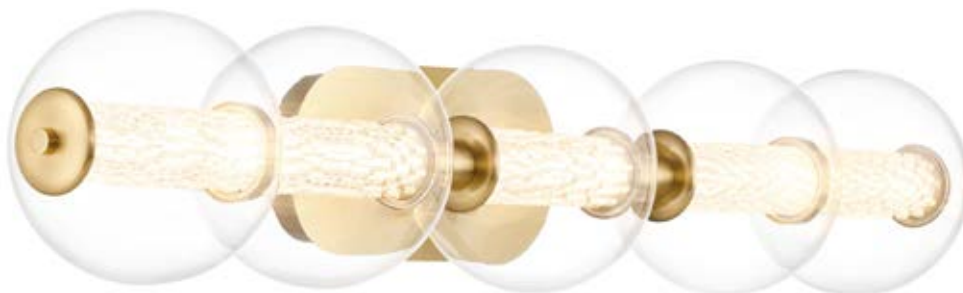

# ATOMO

QN-ATOMO-4W-BG

All ATOMO wall lights can be mounted horizontally or vertically.

QN-ATOMO-5W-BG

Code	Description	Height	Width/Dia.	Projection	Lights
QN-ATOMO-4W-BG	4 Lt Wall Light	170mm	756mm	211mm	18.5W LED, 1782Lm, 3000k
QN-ATOMO-5W-BG	5 Lt Wall Light	170mm	967mm	211mm	25W LED, 2511Lm, 3000k