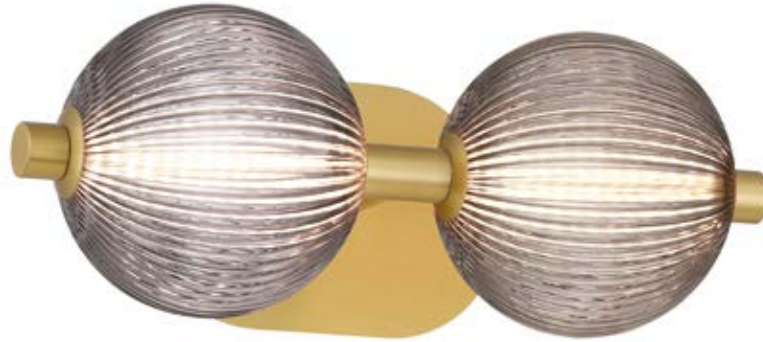

- Ribbed glass spheres
- Wall lights can be mounted horizontally or vertically

- **FINISH:** Gold
- **MATERIALS:** Steel, Smoked Glass

PALMAS

QN-PALMAS-2W-BG

All PALMAS wall lights can be mounted horizontally or vertically.