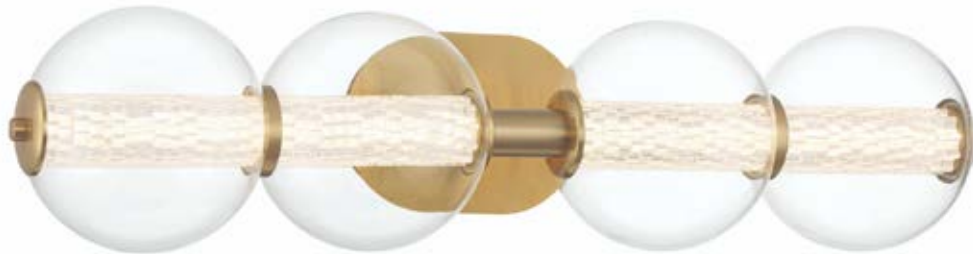

- Crystal pitch enhances light leaving a beautiful refraction
- Hand blown glass spheres
- Suitable for bathroom use

- **FINISH:** Gold
- **MATERIALS:** Aluminium, Steel, Clear Glass

ATOMO

QN-ATOMO-4W-BG