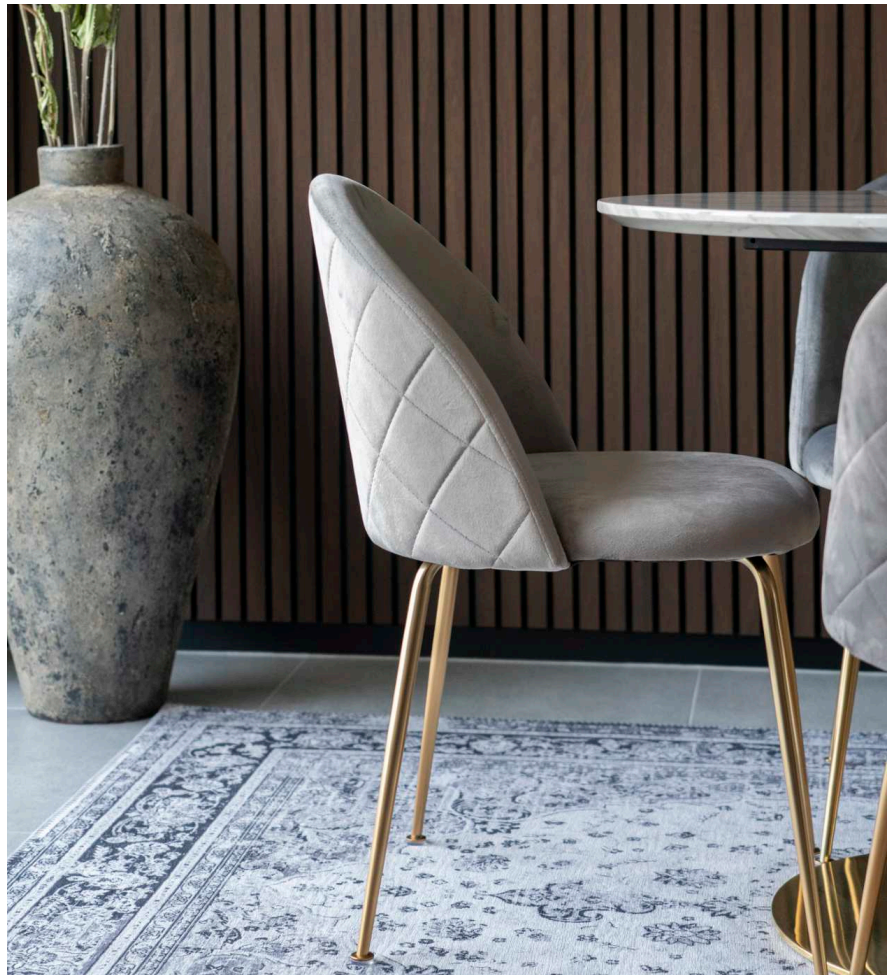

54x52xh83cm | Pieces: 2 | Min. qty.: 2

1001250
GENEVE DINING CHAIR
Velvet, rose with brass legs | HN1214
51x52xh78cm | Pieces: 2 | Min. qty.: 2

1001259
GENEVE DINING CHAIR
Fabric, stone with black legs | HN1231
51x52xh78cm | Pieces: 2 | Min. qty.: 2