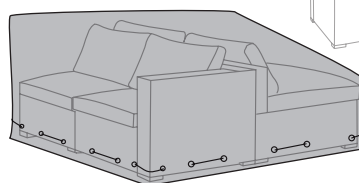

7701070

LUXURY COVER FOR
MODULAR SET - SET OF 3 COVERS

100% Oxford polyester 600 D | 73x60xh73, 89x60xh163, 173x60xh173cm