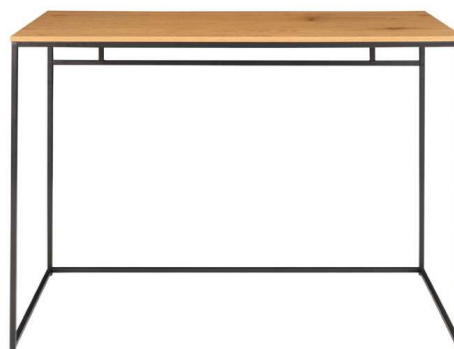

2402055
VITA DESK
Oak look, black frame | 100x45xh75cm