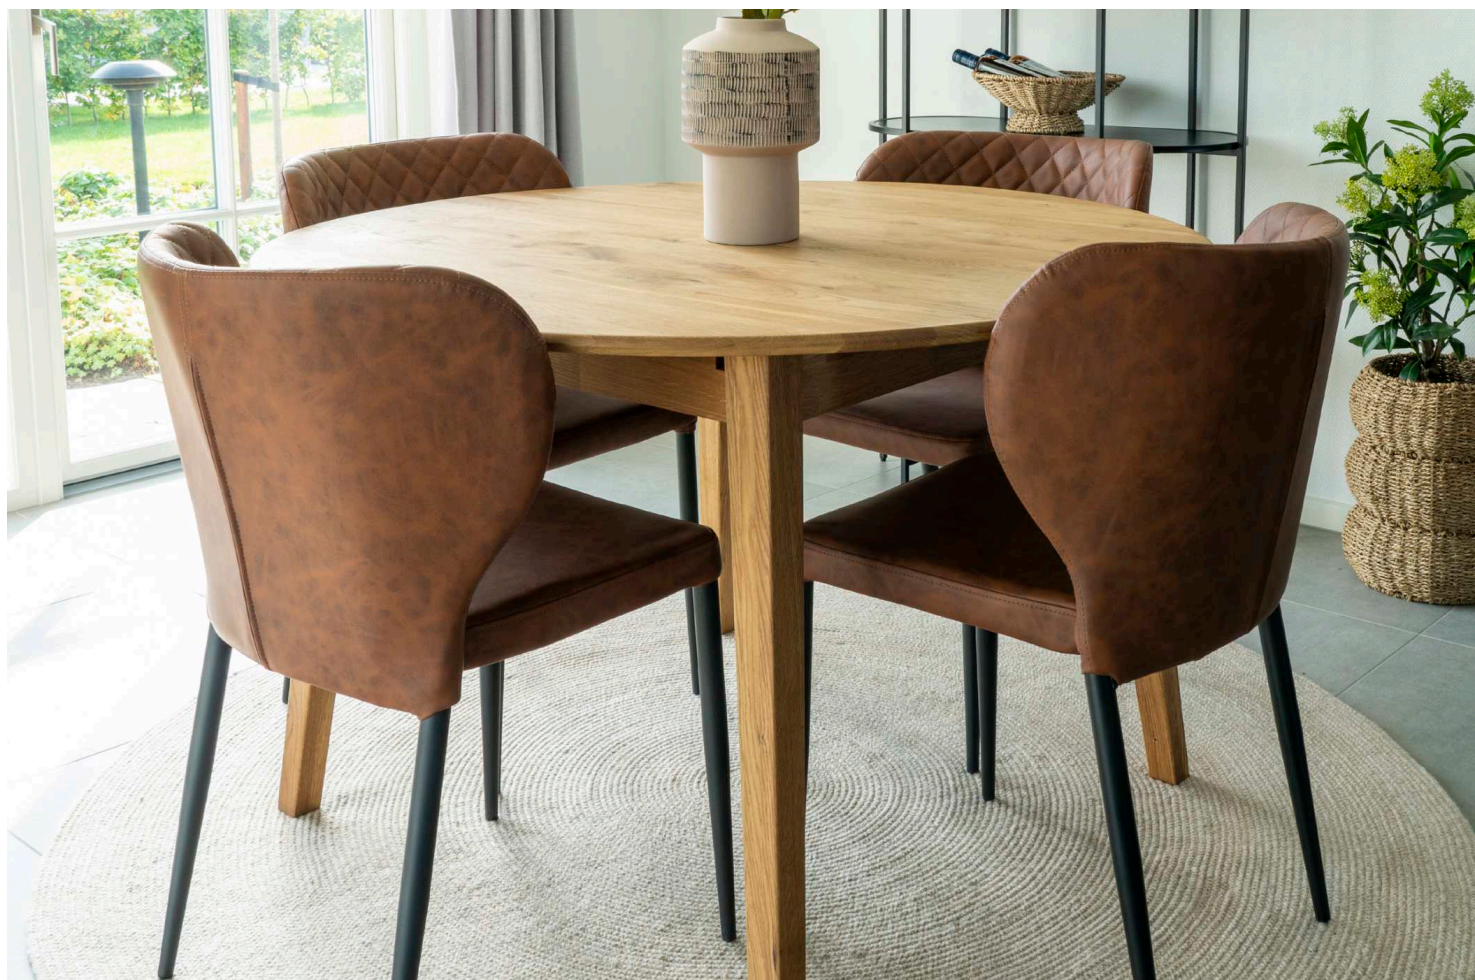

54x52xh83cm | Pieces: 2 | Min. qty.: 2