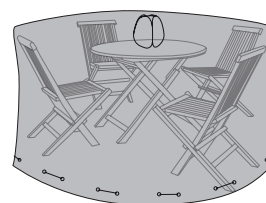

7701075

LUXURY COVER FOR
ROUND TABLE Ø180CM & 4 CHAIRS
100% Oxford polyester 600 D | ø185xh95cm