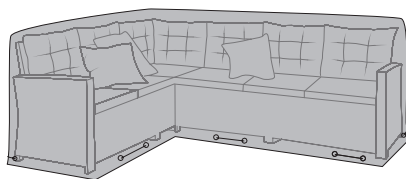

7701095

LUXURY COVER
FOR RIGHT/LEFT FACING CORNER SET

100% Oxford polyester 600 D | 195/252x100xh65/90cm