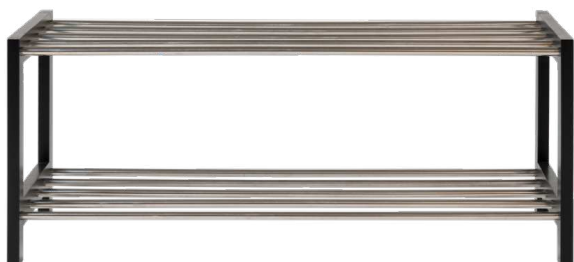

4291095
 PADOVA SHOE RACK
 Wood/steel, black | 78x34xh32cm

1401090
 PADOVA BENCH
 Wood/steel, black, grey cushion | 100x34xh50cm

4294000
 SWANSEA SHOE RACK
 Steel, black | 49.5x25xh60cm

SHELVES & CABINETS