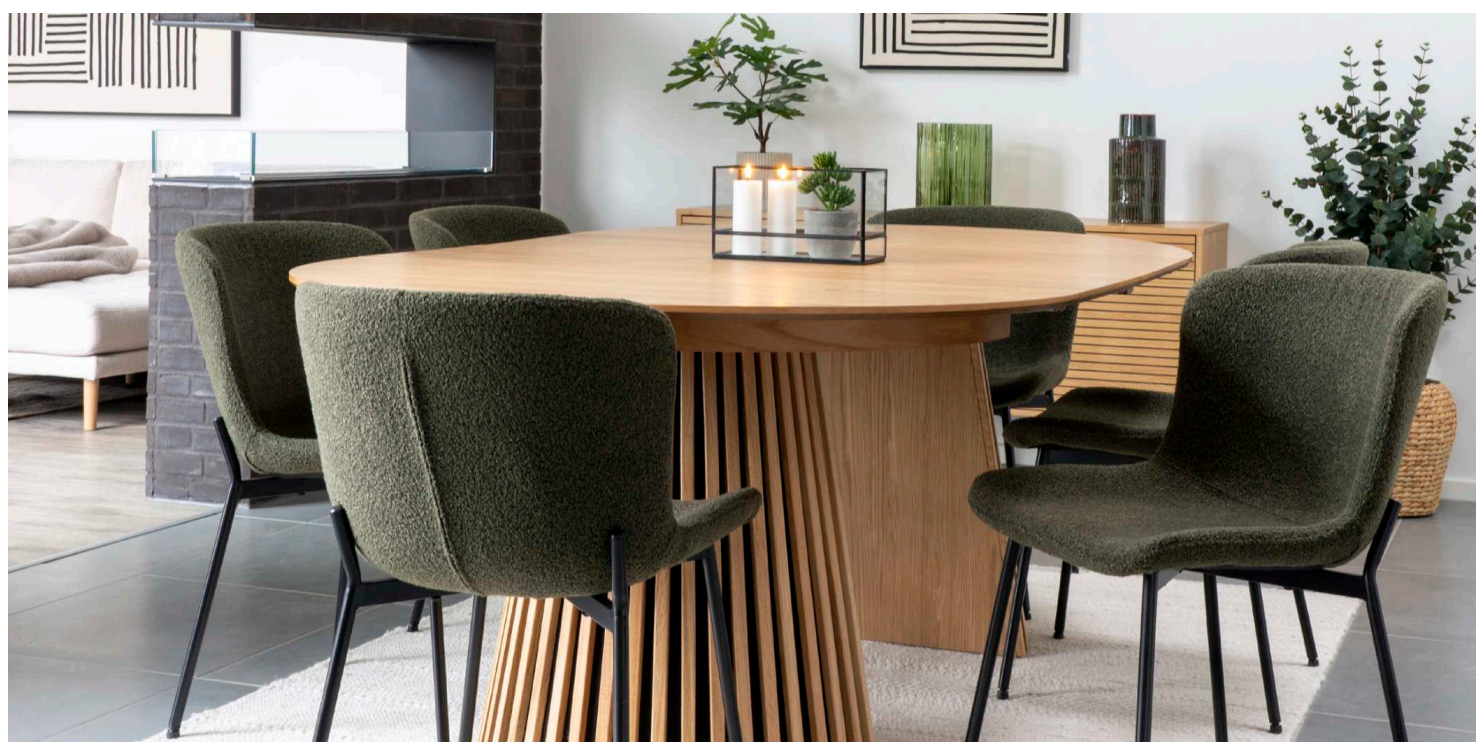

2102075
OSAKA SIDE TABLE
Oak veneer, natural | ø40xh50cm

2102080
OSAKA COFFEE TABLE
Oak veneer, natural | ø70xh45cm

2203000
OSAKA DINING TABLE
Expandable, Oak veneer, natural | ø120x120-160-200xh75cm
Incl. two extension plates