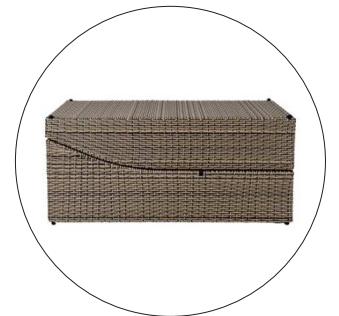

Easy to stack and store
for wintertime