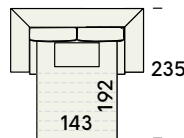

Prezzo Price / Prix Precio	€	2.565	2.565	2.665	2.755	2.850	3.000	3.150	3.245

Materasso in poliuretano espanso in densità D25 indeformabile H. 11 (± 1)

Mattress in expanded polyurethane density D25 non-deformable H. 11 (± 1)

Matelas en polyuréthane expansé en densité D25 indéformable H. 11 (± 1)

Art.
Item
Art.
Art.

L7

Divano letto 3 posti Maxi
3-seater Maxi sofa bed
Canapé convertible 3 places Maxi
Sofá cama 3 plazas Maxi