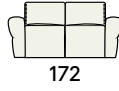

Divano 2 posti
2-seater sofa
Canapé 2 places
Sofá 2 plazas