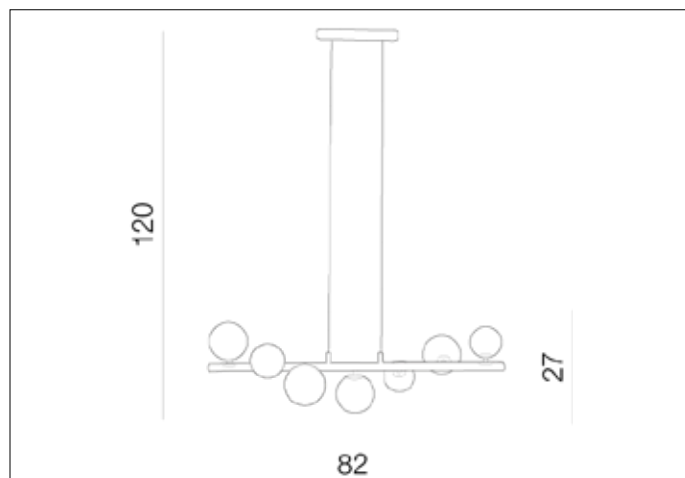

### Dimensions height / width / length [cm] Product Specifications

Product	120 x 82 x 27
Mounting inlet:	N/A x N/A x N/A
Ceiling base:	2 x 26 x 4
Shades	3x 12 ~ 4x 10 x 3x 12 ~ 4x 10 x N/A

Line	DECORATIVE
Type	Pendant
Type of track	N/A
Colour	White / Chrome
Material	Glass / Metal
Light source	7
Type of socket	G9
Lumens	N/A
Kelvins	N/A
Beam angle	N/A
Dimmable	N/A
CCT	N/A
RGB	N/A
RA	N/A
App remote control	N/A
Remote control	N/A
Voltage	230V
Power	max LED 42W
Switch location	N/A
Protection class	IP20
Tilt	N/A
Rotation	N/A

### Shipping info height / width / length [cm]

BOX 1:	32 x 18 x 83
BOX 2:	N/A x N/A x N/A
BOX 3:	N/A x N/A x N/A
Net weight [kg]	2,8
Gross weight [kg]	3,1