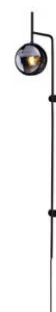

Boyle wall lamp

In stock

The Boyle wall light certainly turns heads. Thanks to its fusion of black metal and smoky glass, the Boyle wall light fits into the vast majority of surroundings.

Product information

Height (cm):	31
Depth (cm):	21.5
Diameter (cm):	18
Cord length (cm):	2

Additional information

Frame material:	Metal
Cord with in-line switch:	✓
Socket:	1 X E27
Maximum allowed bulb wattage:	Max. 5W
IP rating:	IP20
Item number:	4300560-4505
EAN:	7391741005625
Gross weight:	1,1
Net weight:	0,6
Color:	Black
Frame color:	Black
Glass color:	Smoke -grey

Cable color:

Transparent

Product family

Boyle table lamp

In stock

Boyle XL wall lamp

In stock

Boyle floorlamp