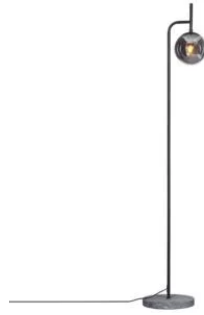

Boyle wall lamp

In stock

The Boyle wall light certainly turns heads. Thanks to its fusion of black metal and smoky glass, the Boyle wall light fits into the vast majority of surroundings.

Product information

Height (cm):	31
Depth (cm):	21.5
Diameter (cm):	18
Cord length (cm):	2

Additional information

Frame material:	Metal
Cord with in-line switch:	✓
Socket:	1 X E27
Maximum allowed bulb wattage:	Max. 5W
IP rating:	IP20
Item number:	4300560-4505
EAN:	7391741005625
Gross weight:	1,1
Net weight:	0,6
Color:	Black
Frame color:	Black
Glass color:	Smoke -grey

Cable color:

Transparent

Product family

Boyle table lamp

In stock

Boyle XL wall lamp

In stock

Boyle floorlamp

In stock

Boyle 8-lt hanging lamp

In stock