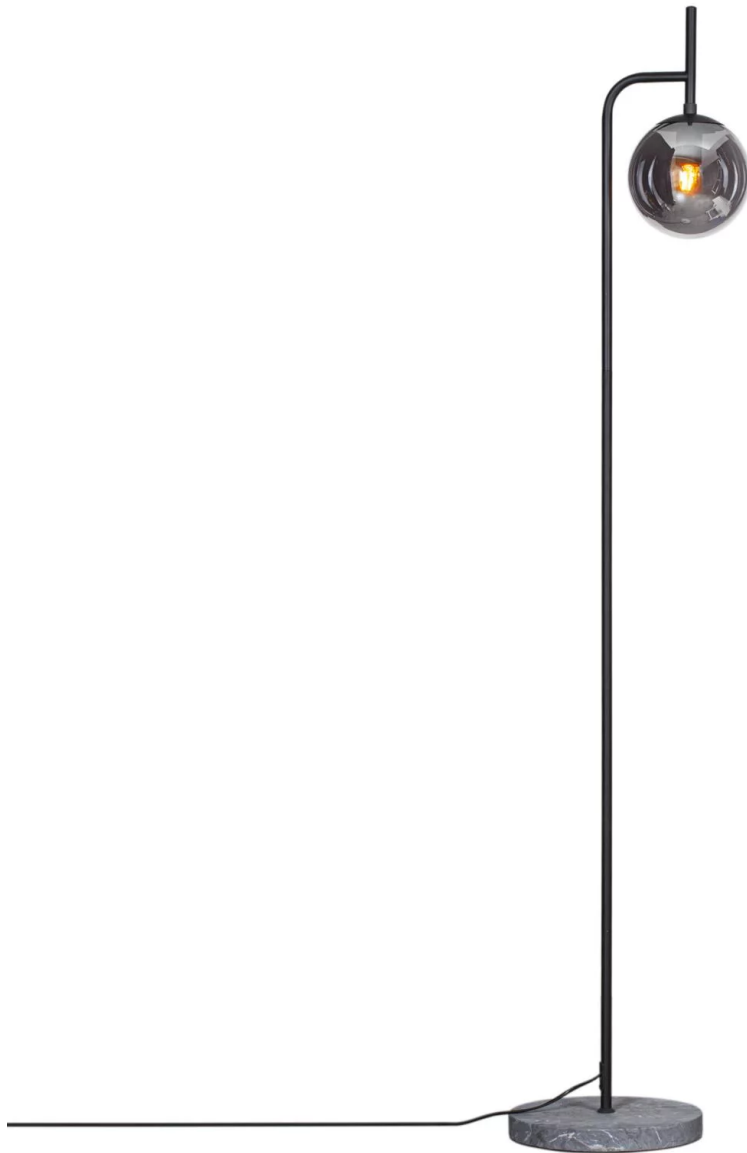

Boyle floorlamp

In stock

The Boyle floor lamp certainly turns heads. Thanks to its fusion of grey marble, black metal and smoky glass, the Boyle floor lamp fits into the vast majority of surroundings.

Product information

Height (cm):	163.5
Depth (cm):	28
Diameter (cm):	35
Cord length (cm):	2.5

Additional information

Frame material:	Metal
Cord with in-line switch:	✓
Socket:	1 X E27
Maximum allowed bulb wattage:	Max. 5W
IP rating:	IP20
Item number:	4100930-4505
EAN:	7391741009326
Gross weight:	7,8
Net weight:	6,2
Color:	Black
Frame color:	Black

Glass color:

Smoke -grey

Cable color:

Black

Product family

Boyle table lamp
In stock

Boyle wall lamp
In stock

Boyle XL wall lamp

In stock

Boyle 8-lt hanging lamp

In stock