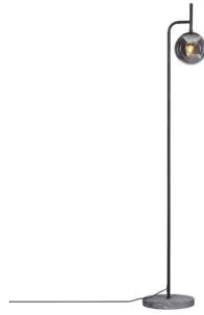

Boyle XL wall lamp

In stock

The Boyle wall light certainly turns heads. Thanks to its fusion of black metal and smoky glass, the Boyle wall light fits into the vast majority of surroundings.

Product information

Height (cm):	136
Depth (cm):	31.5
Diameter (cm):	18
Cord length (cm):	2.5

Additional information

Frame material:	Metal
Socket:	1 X E27
Maximum allowed bulb wattage:	Max. 5W
IP rating:	IP20
Item number:	4300570-4505
EAN:	7391741005724
Gross weight:	2,2
Net weight:	1,6
Color:	Black
Frame color:	Black
Glass color:	Smoke -grey
Cable color:	Black

Product family

Boyle table lamp

In stock

Boyle wall lamp

In stock

Boyle floorlamp

In stock

Boyle 8-lt hanging lamp