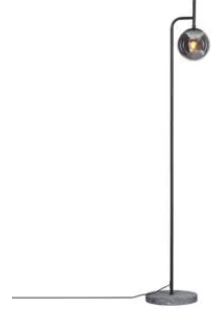

# Boyle Ø18 hanging lamp

In stock

The Boyle ceiling light certainly turns heads. Thanks to its fusion of black metal and smoky glass, the Boyle ceiling light fits into the vast majority of surroundings.

## Product information

Height (cm):	31
Diameter (cm):	18
Cord length (cm):	1.2

## Additional information

Frame material:	Metal
Socket:	1 X E27
Maximum allowed bulb wattage:	Max. 5W
IP rating:	IP20
Item number:	4202020-4505
EAN:	7391741020215
Gross weight:	0,85
Net weight:	0,5
Color:	Black
Frame color:	Black
Glass color:	Smoke -grey
Cable color:	Black
Ceiling cup color:	Black

## Product family

**Boyle table lamp**

In stock

**Boyle wall lamp**

In stock

**Boyle XL wall lamp**

In stock

**Boyle floorlamp**