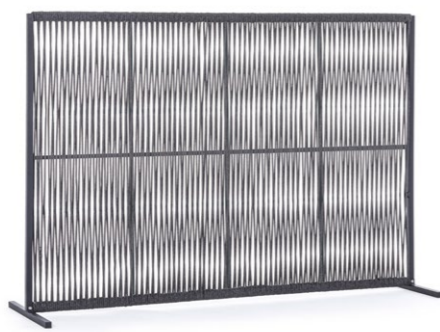

Cod 0663538
PARAVENTO PAXSON
180X120 INK QS23 |
PAXSON INK QS23
SCREEN 180X120
(Dim 180a - 30b -
120h)
moq 1 | inner 1 |
master 1