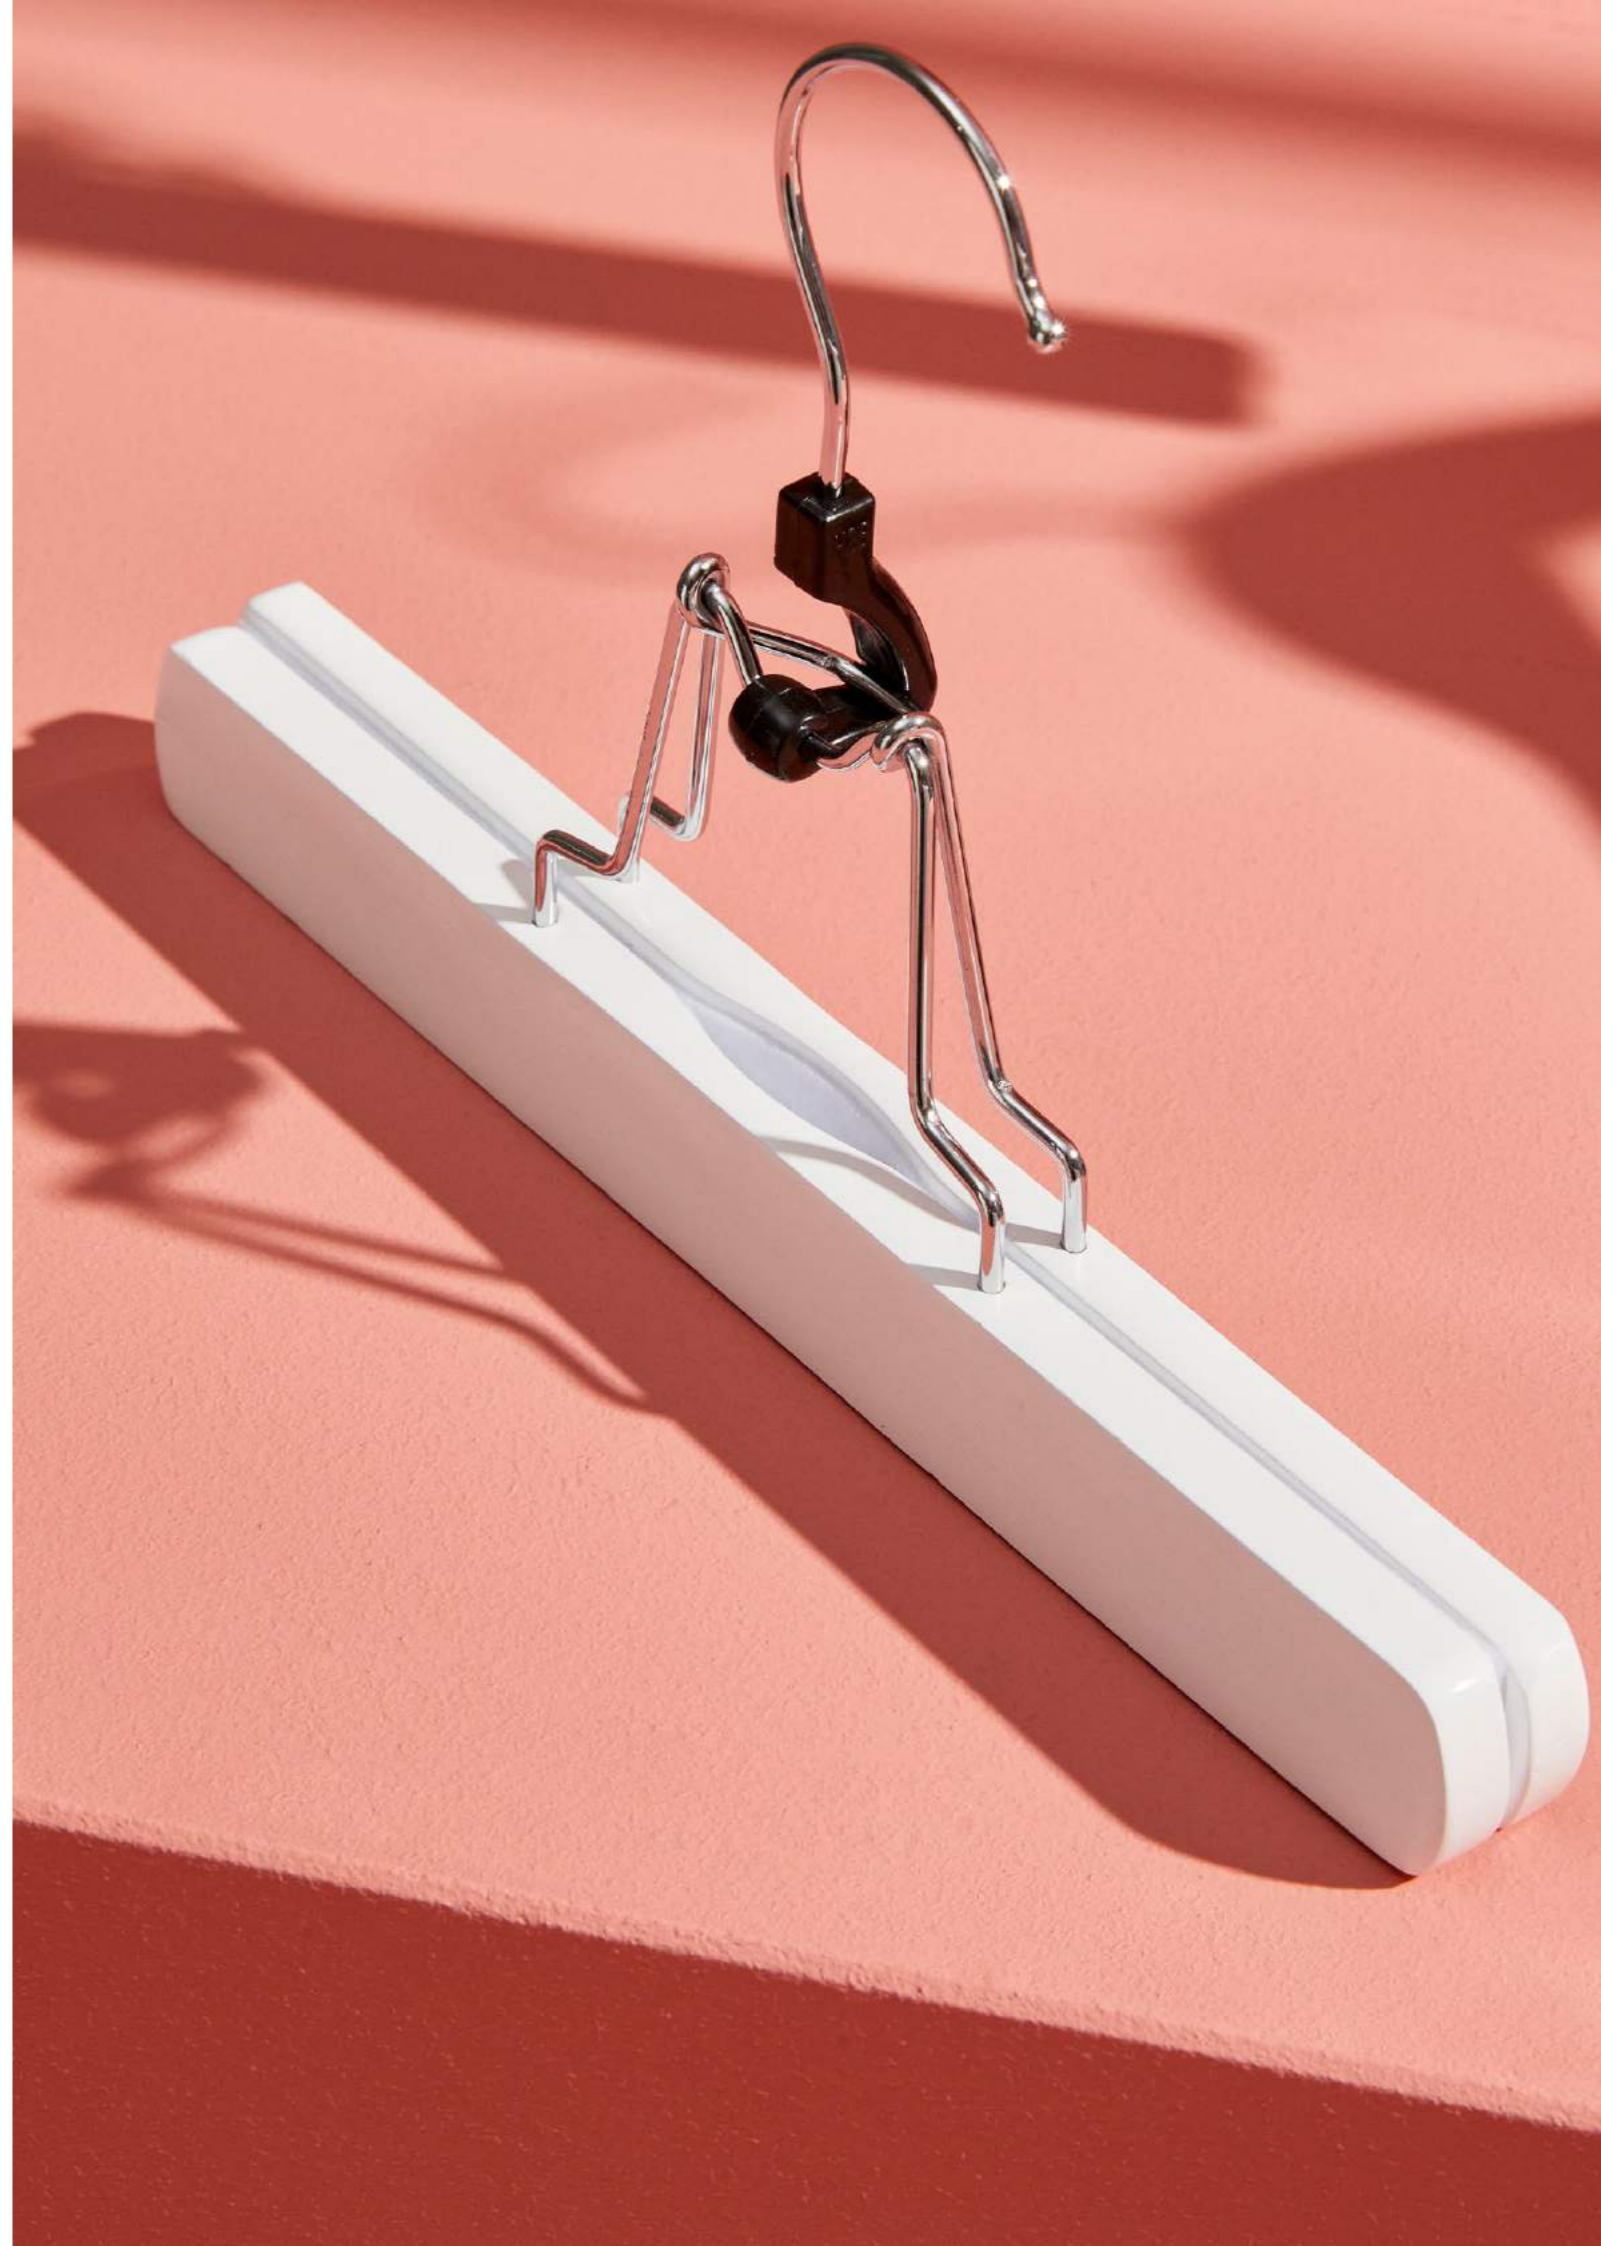

0210838 | 836F2A90
SET3 GRUCCIA FAT NERO C-CLIP L34 / SET3 FAT BLACK HANGER W-CLIP L34
(Dim 34 | 1.2 | 10h)
moq 32 | inner 32 | master 32

0210839 | 836F2A90
SET3 GRUCCIA FAT BIANCO C-CLIP L34 / SET3 FAT WHITE HANGER W-CLIP L34
(Dim 34 | 1.2 | 10h)
moq 32 | inner 32 | master 32

0210840 | 836F3A55
SET4 GRUCCIA CLOTH BIA-NAT ASS2 DISPL66 / SET4 CLOTH WHITE-NAT HANGER ASS2 DISPL66
(Dim 44.5 | 1.2 | 22.5h)
moq 66 | inner 66 | master 66

0210841 | 836F3A65
SET4 GRUCCIA CLOTH BIA-NERO ASS2 DISPL66 / SET4 CLOTH WHITE-BLA HANGER ASS2 DISP66
(Dim 44.5 | 1.2 | 22.5h)
moq 66 | inner 66 | master 66