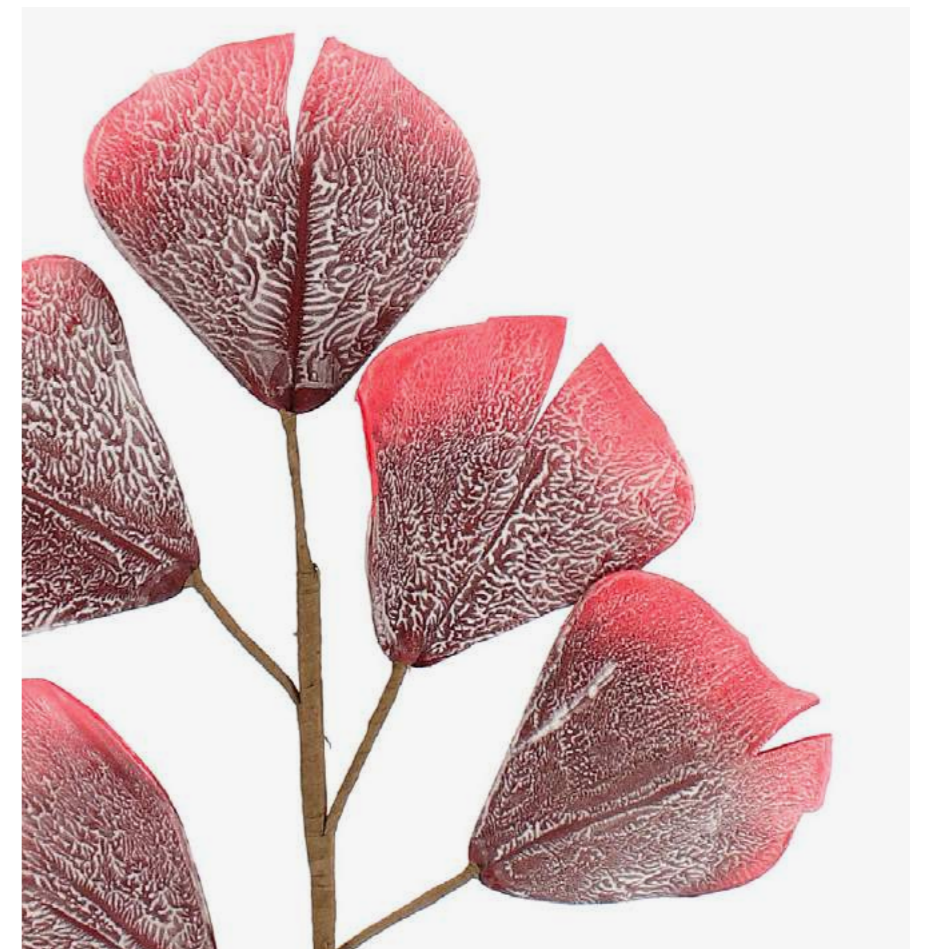

0170110 | 836F2A35
RAMO GINKGO JOCELYN X5F ROSSO H56 / JOCELYN
BORDEAUX X5F GINKGO BRANCH H56
(Dim 30 | 56h)
moq 12 | inner 12 | master 96

0170130 | 836F5A20
FOGLIA CUORIFORME BAILEY H66 / BAILEY HEART-
SHAPED LEAF H66
(Dim 38 | 66h)
moq 12 | inner 12 | master 96