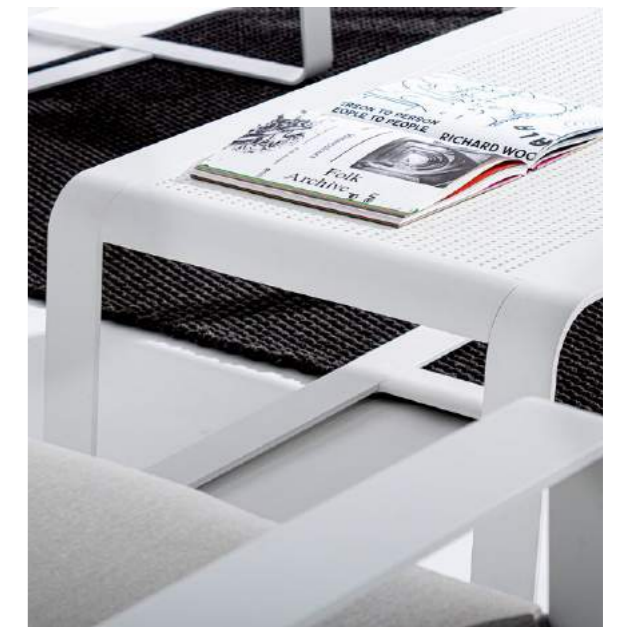

Cod 0663107
MERRIGAN WHITE YK11 SOFA 3SEATS WITH CUSHIONS | SOFA 3PL
M-KISSEN MERRIGAN WEISS YK11
(Dim 194a | 78b | 84h | 43h1 | 61h2 | 73h3)
moq 1 | inner 1 | master 1

Powder coated aluminium (polyester). Seat and back cushions with
removable cover in olefin fabric (100% polypropylene). To be assembled. /
ALUMINIUM MIT PULVERBESCHICHTUNG (POLYESTER). ABZIEHBARE SITZ-UND
RÜCKENKISSEN MIT OLEFIN STOFF (100% POLYPROPYLEN). ZU MONTIEREN.