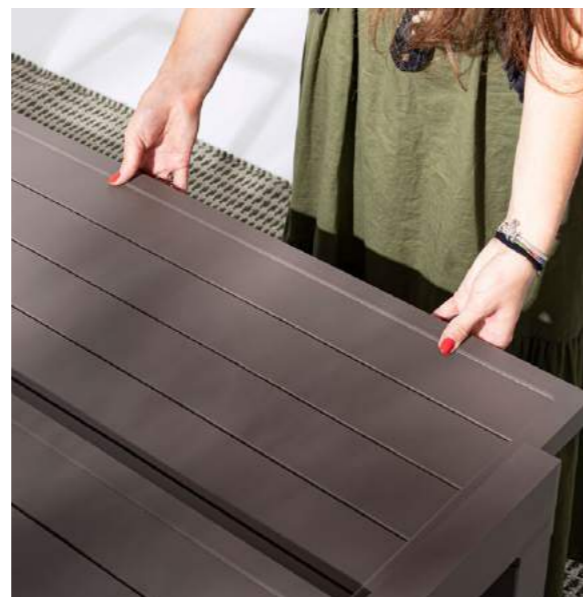

Cod 0663096
BALTIC COFFEE YK14 SOFA SET4 WITH CUSHIONS | LOUNGE 4ER SET
BALTIC M-K COFFEE YK14
(Dim A 82a | 85.5b | 83h | 39.5h1 | 59h2 | 76h3 / B 206a | 85.5b
| 83h | 39.5h1 | 59h2 | 76h3 / C 130a | 73.5b | 38h)
moq 1 | inner 1 | master 1
D1

Powder coated (polyester) aluminium. Seat and back cushions with removable cover in olefin fabric (100% polypropylene). Adjustable feet. Stainless steel screws. To be assembled. / ALUMINIUM MIT PULVERBESCHICHTUNG (POLYESTER). ABZIEHBARE SITZ-UND RÜCKENKISSEN MIT OLEFIN STOFF (100% POLYPROPYLEN). VERSTELLBARE FÜßE. SCHRAUBEN AUS ROSTFREIEM STAHL. ZU MONTIEREN.