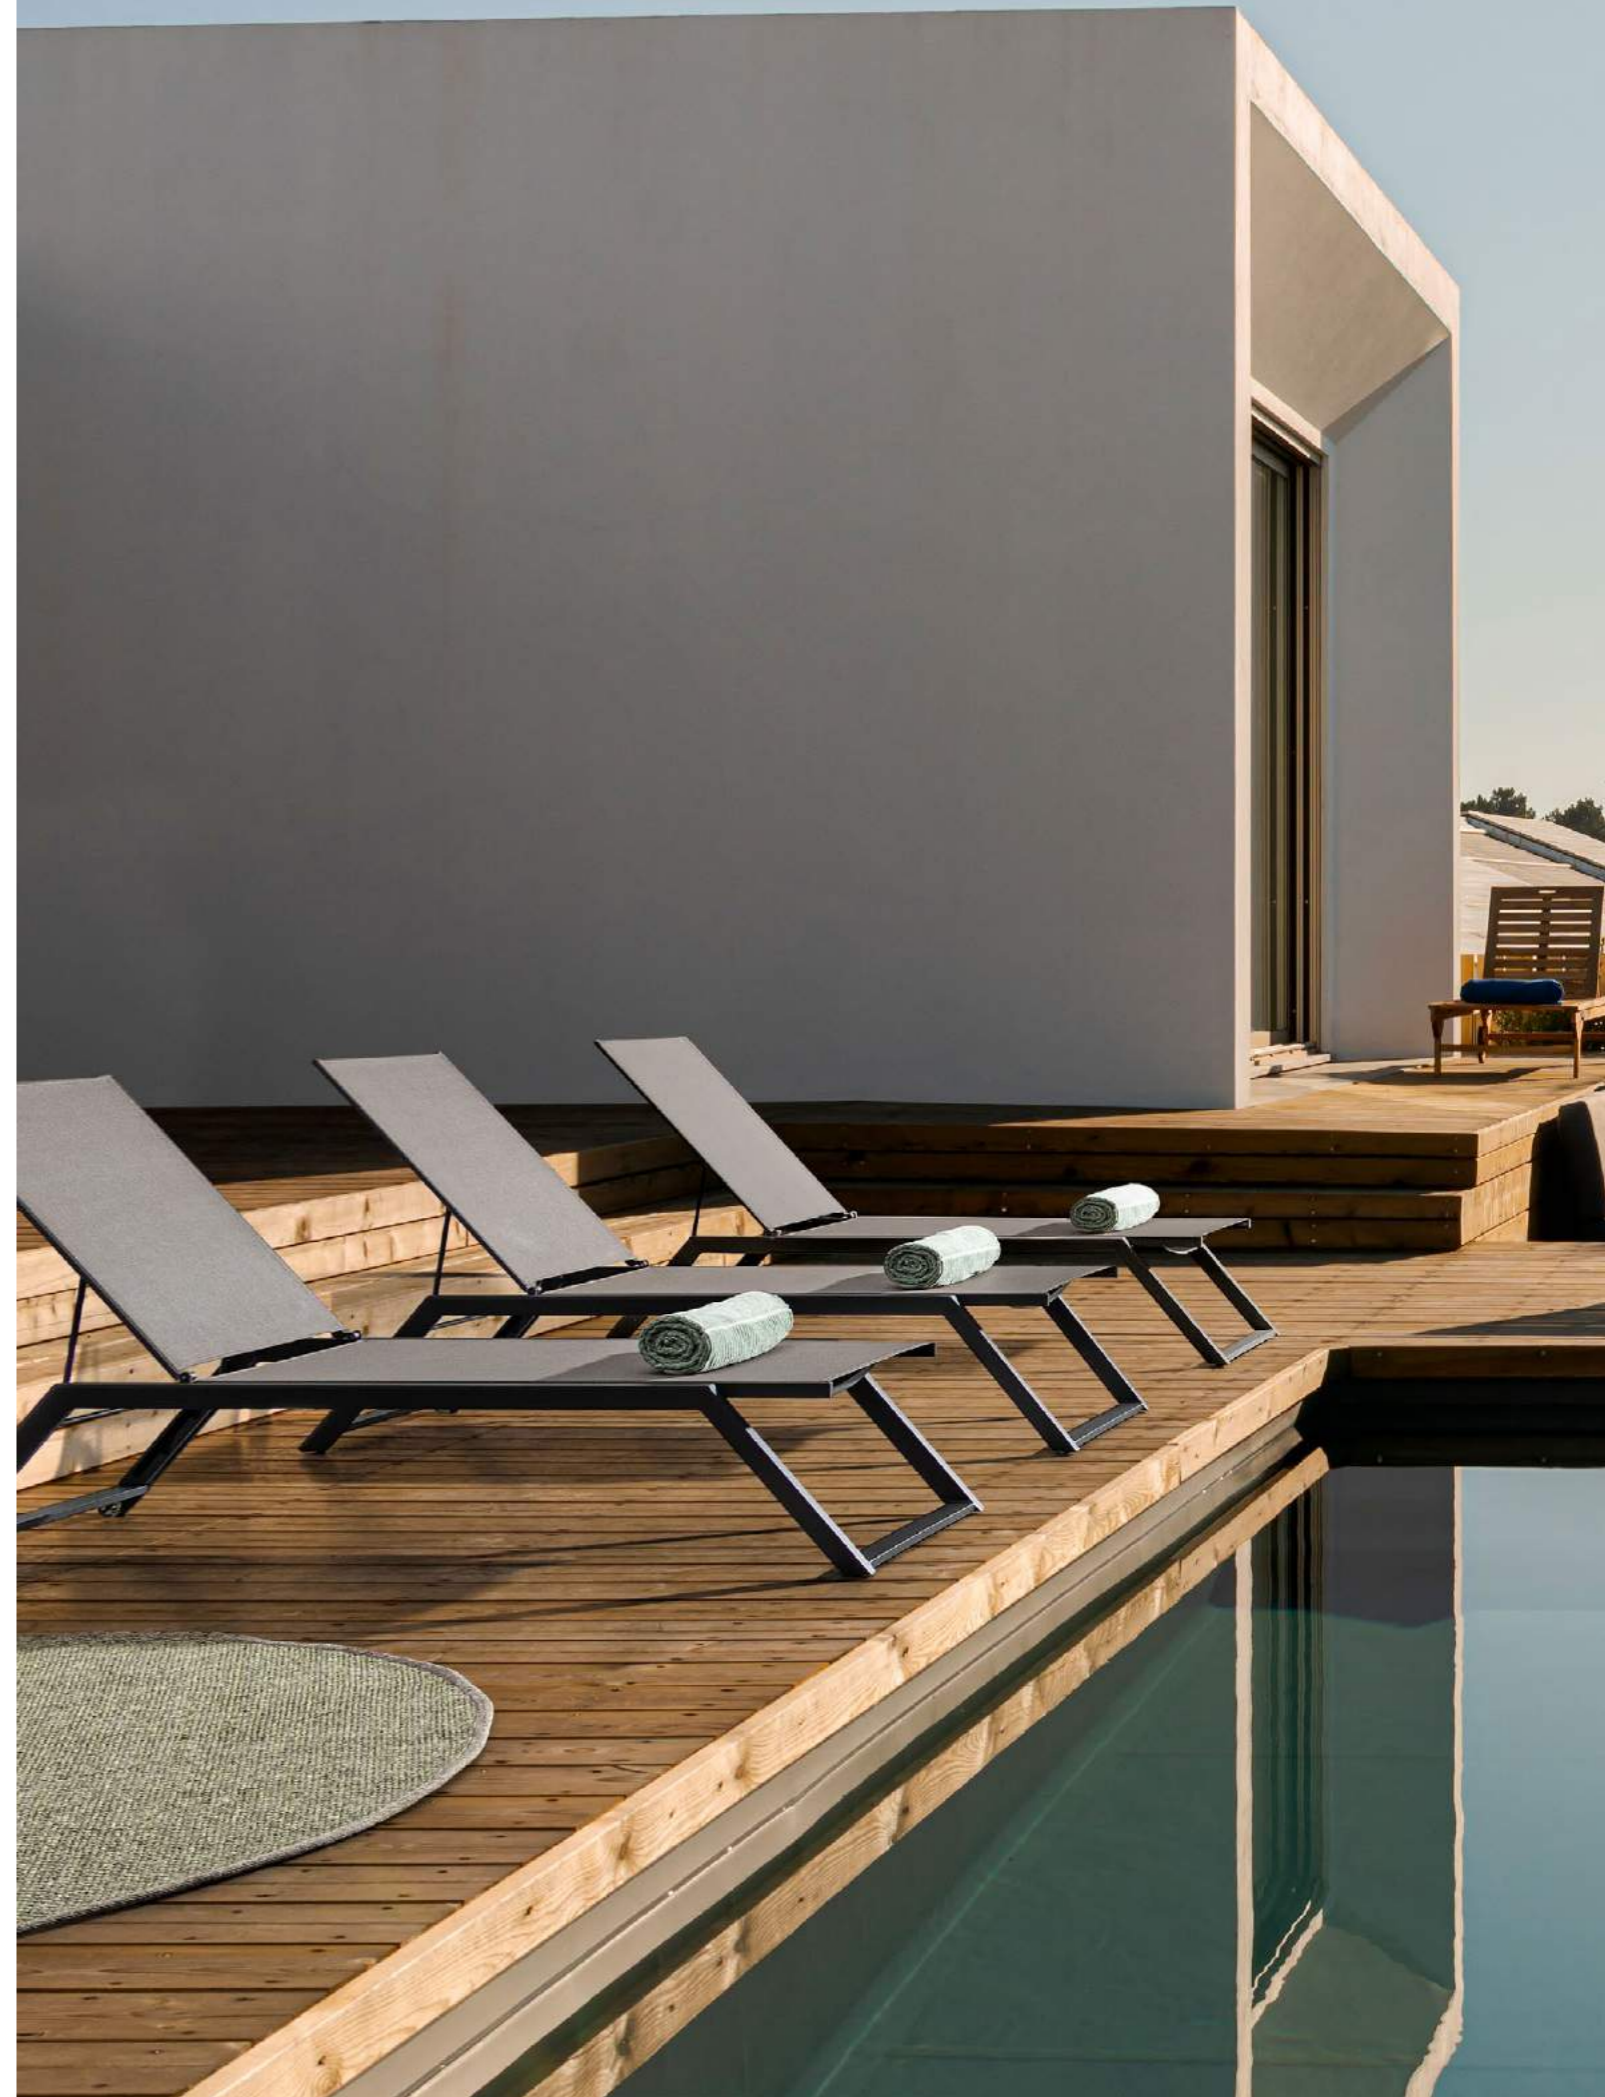

KAYLAN & CRUISE

COLOR CODE CX23

Cod 0663316
KAYLAN CHARCOAL CX23 SUNBED WITH WHEELS | LIEGE
M-ROLLEN KAYLAN ANTHRAZIT CX21
(Dim 70a | 207.5b | 93h | 38h1)
moq 4 | inner 4 | master 4
D1

Aluminium powder coating frame (polyester). Seat and back in textilene 1x1. Plastic wheels and stainless steel screws. Reclining back (4 positions). / GESTELL AUS ALUMINIUM MIT POLYESTERPULVERBESCHICHTUNG. SITZFLÄCHE UND RÜCKENLEHNE AUS TEXTILENE 1X1. ROLLEN AUS KUNSTSTOFF UND SCHRAUBEN AUS ROSTFREIEM STAHL. ZURÜCKKLAPPBARE RÜCKENLEHNE (4 POSITIONEN).

COLOR CODE GK52

Cod 0662302
CRUISE CHARCOAL SUNBED WITH WHEELS | ROLLENLIEGE
CRUISE ANTHRAZIT
(Dim 67a | 194b | 95h | 33h1)
moq 4 | inner 4 | master 4

Aluminium frame, powder coated (polyester). Seat and back in phifer textilene 2x2. Plastic wheels and stainless steel screws. Reclining back (4 positions). / ALUMINIUMGESTELL, (POLYESTER) PULVERBESCHICHTET. SITZ UND RÜCKENLEHNE IN PHIFER TEXTILENE 2X2. KUNSTSTOFFRÄDER UND EDELSTAHLSCHEUBEN. RÜCKENLEHNE KLAPPBAR (4 POSITIONEN).

Cod 0662303
CRUISE CHARCOAL COFFEE TABLE | BEISTELLTISCH CRUISE ANTHRAZIT
(Dim 40a | 40b | 35h)
moq 2 | inner 2 | master 2

COLOR CODE GK52

Cod 0662304
CRUISE CHARCOAL RECLINING ARMCHAIR | KLAPPSSEL
CRUISE ANTHRAZIT
(Dim 59a | 71b | 113h | 44h1 | 66h2)
moq 1 | inner 1 | master 1

Aluminium frame, powder coated (polyester). Seat and back in phifer textilene 1x1. Reclining back (5 positions). Folding / ALUMINIUMGESTELL, (POLYESTER) PULVERBESCHICHTET. SITZ UND RÜCKENLEHNE MIT PHIFER TEXTILENE 1X1 BEZOGEN. RÜCKENLEHNE VERSTELLBAR (5 POSITIONEN). KLAPPBAR.

Cod 0662305
CRUISE CHARCOAL GK52 FOOTREST | FUßSTÜTZE CRUISE ANTHRAZIT
GK52
(Dim 53a | 51b | 44h)
moq 1 | inner 1 | master 9