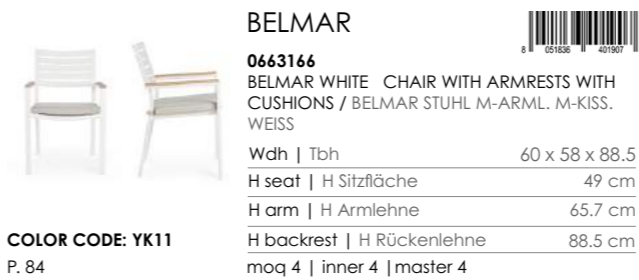

* Packing without carton box. / VERPACKUNG OHNE KARTON.

Aluminium frame, powder coated (polyester). Mixed fabric (70% textilene and 30% Olefin) seat and back coating. Padding for outdoor use fast dry foam. Stackable. / GESTELL AUS ALUMINIUM MIT PULVERBESCHICHTUNG (POLYESTER). AUSSENBEZUG AUS MISCHSTOFF (70% TEXTILEN, 30% OLEFIN). POLSTERUNG FÜR OUTDOOR AUS FAST DRY FOAM. STAPELBAR. VERPACKUNG OHNE KARTON.

Aluminium frame, powder coated (polyester). Textilene 1x1 back and seat. Reclinable backrest in free position. / GESTELL AUS ALUMINIUM MIT PULVERBESCHICHTUNG (POLYESTER). AUSSENBEZUG AUS TEXTILEN 1X1. STUFENLOS VERSTELLBARE RÜCKENLEHNE.

Aluminium frame, powder coated (polyester). Backrest and seat with mixed fabric (70% textilene and 30% Olefin) coating. Padding for outdoor use fast dry foam. Free position reclining backrest. / GESTELL AUS ALUMINIUM MIT POLYESTER PULVERBESCHICHTUNG. RÜCKENLEHNE UND SITZFLÄCHE MIT MISCHSTOFF BEZOGEN (70% TEXTILEN UND 30% OLEFIN). POLSTERUNG FAST AND DRY FOAM FÜR AUSSENBEREICH. STUFENLOS VERSTELLBARE RÜCKENLEHNE.

* Packing without carton box. / Verpackung ohne karton.

Powder coated (polyester) aluminium. Armrests with wood effect painting. Seat cushion with removable cover in Olefin fabric (100% polypropylene). Stackable. / PULVERBESCHICHTETES (POLYESTER) ALUMINIUM. ARMLEHNEN AUS LACKIERTEM ALUMINIUM IN HOLZOPTIK. SITZKISSEN MIT ABNEHMbareM OLEFIN-BEZUG (100% POLYPROPYLEN). STAPELBAR.