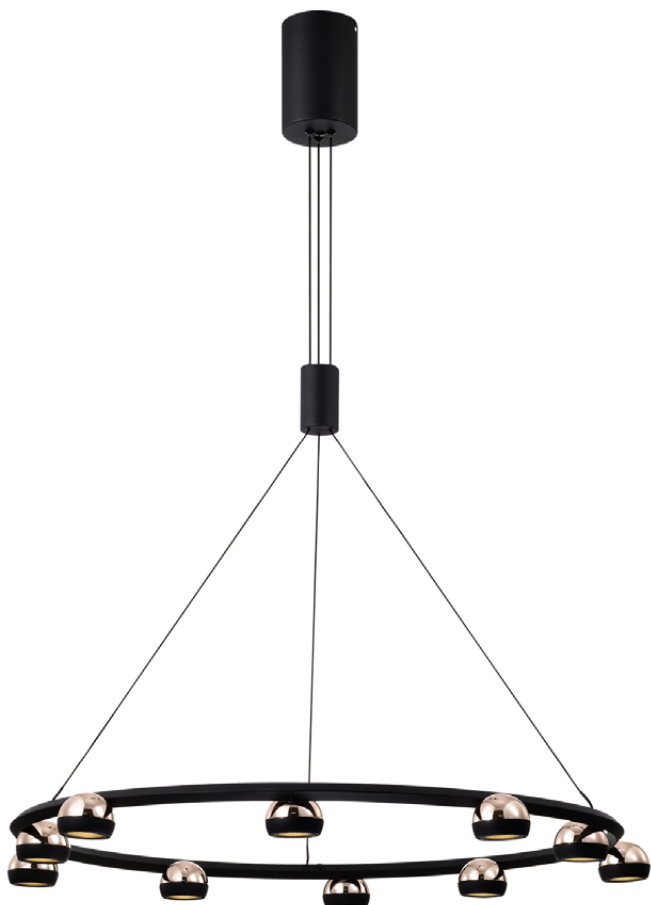

- Diameter: 42 cm
- Height: 35 cm
- 1 x E27, max 40 W (not included)
- Length of cord: 3 m
- Hook mounting
- Wood coloured metal

**18542-111**

NIGHT SKY 60 - PENDANT LIGHT

- Diameter: 60 cm
- Fixed LED: 43 W (included)
- 3000 K
- Length of cord and wire: 3 m
- Screw mounting
- TRIAC-dimmable
- Brass / black

**196160-64**

NIGHT SKY 80 - PENDANT LIGHT

- Diameter: 80 cm
- Fixed LED: 50 W (included)
- 3000 K
- Length of cord and wire: 3 m
- Screw mounting
- TRIAC-dimmable
- Brass / black

**196180-64**

SHOW

## SHOW HORIZONTAL - PENDANT LIGHT

- Width: 120 cm
- Fixed LED: 6 x 5 W (included)
- 3000 K
- Length of wire: 3 m
- Screw mounting
- TRIAC-dimmable
- Black / rosegold

**1957-05**

## SHOW CIRCULAR - PENDANT LIGHT

- Diameter: 80 cm
- Fixed LED: 10 x 5 W (included)
- 3000 K
- Length of wire: 3 m
- Screw mounting
- TRIAC-dimmable
- Black / rosegold

**1958-05**

KIMBER 30 - PENDANT LIGHT