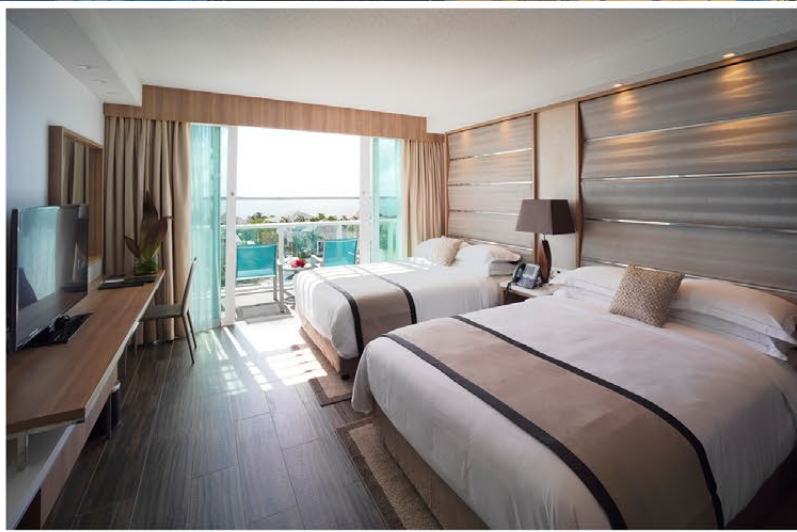

HILTON BIMINI

Lighting of hotel rooms, restaurants, lounges and SPAs were tailor made by Valaisin Grönlund.