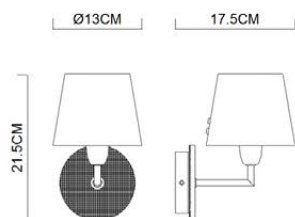

HOTEL AND CONTRACT LIGHTING