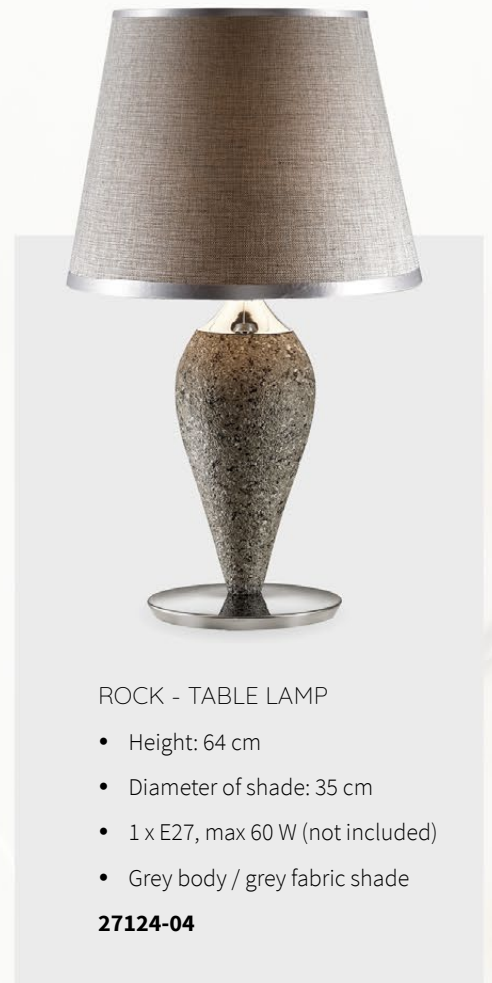

## ARTE - WALL / TABLE LAMP

- Diameter of shade: 18 cm, height: 20 cm,
- Wall mount depth: 15 cm
- 1 x G9, max 28 W (not included)
- Metal shade, black wall mount with metal arm, brown leather strap

**4660-51**

POTTERY - CEILING LIGHT

- Diameter of shade: 17 cm
- Height: 20 cm
- 1 x E27, max 40 W (not included)
- Length of cord: 3 m
- Hook mounting
- White-brown ceramic, black body

**1209-78**

POTTERY - TABLE LAMP

- Height: 56 cm
- Stand diameter: 20 cm
- Diameter of shade: 17 cm, height: 20 cm
- 1 x E27, max 40 W (not included)
- Adjustable shade
- White-brown ceramic, black body

**2209-78**

POTTERY - FLOOR LAMP

- Height: 156 cm
- Stand diameter: 28 cm
- Diameter of shade: 17 cm, height: 20 cm
- 1 x E27, max 40 W (not included)
- Adjustable shade
- White-brown ceramic, black body

**3209-78**

ROCK - TABLE LAMP

- Height: 64 cm
- Diameter of shade: 35 cm
- 1 x E27, max 60 W (not included)
- Grey body / grey fabric shade