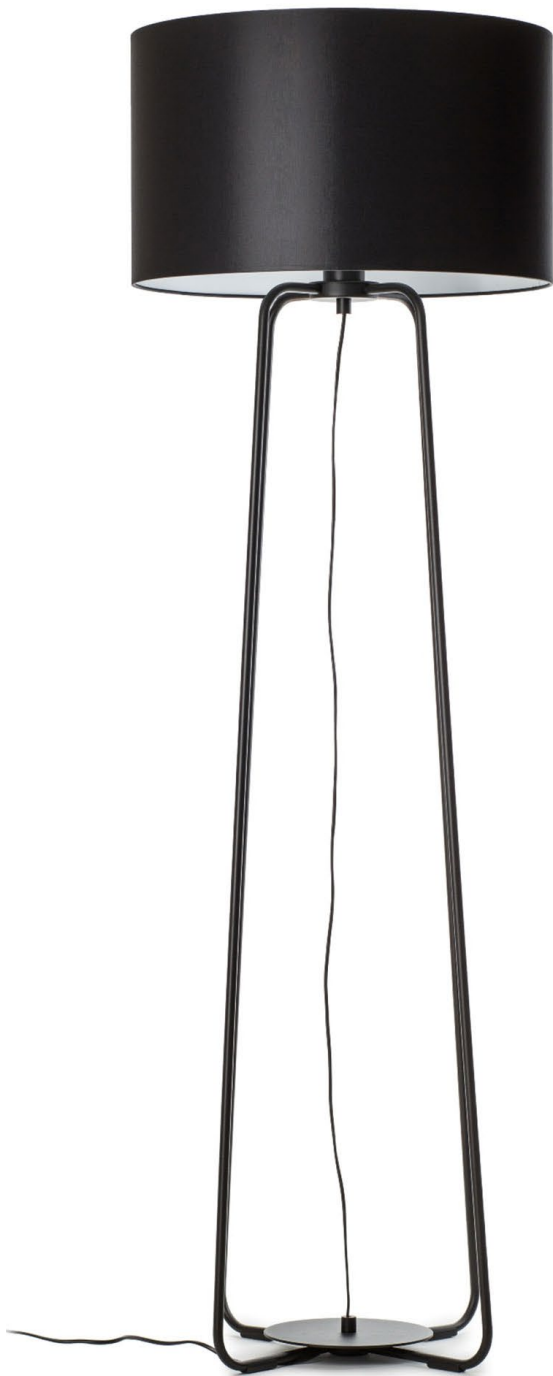

**2790-306**

PURE - TABLE LAMP

- Height: 52,5 cm, diameter: 35 cm
- 1 x E27, max 40 W (not included)
- Clear glass / grey linen shade

**2791-306**

BOTTLE - TABLE LAMP

- Height: 61 cm, diameter: 35 cm
- 1 x E27, max 40 W (not included)
- Clear glass / grey linen shade

**2793-306**

**BÖRS MODEL A - TABLE LAMP**

- Height: 58 cm
- Diameter of shade: 28 cm
- 1 x E27, max 40 W (not included)
- White marble / brass /  
off-white shade

**2849-772-K****BÖRS MODEL B - TABLE LAMP**

- Height: 60 cm
- Diameter of shade: 30 cm
- 1 x E27, max 40 W (not included)
- Black marble / brass /  
off-white shade

**2850-772**

KVARTET - FLOOR LAMP

- Height: 156 cm,
- Diameter of shade: 50 cm
- 1 x E27, max 60 W (not included)