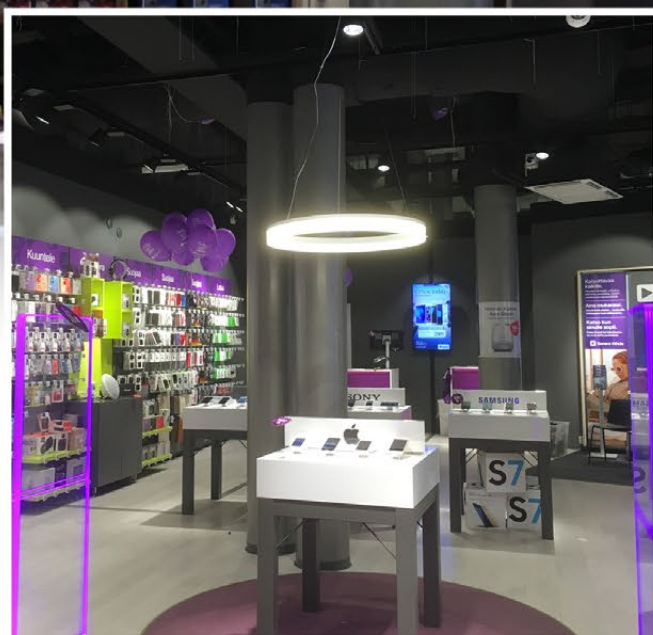

PROJECT REFERENCES

SONERA STORE LIGHTS

Lights for Sonera-stores are and have been manufactured according to the customer's wishes for many store generations.