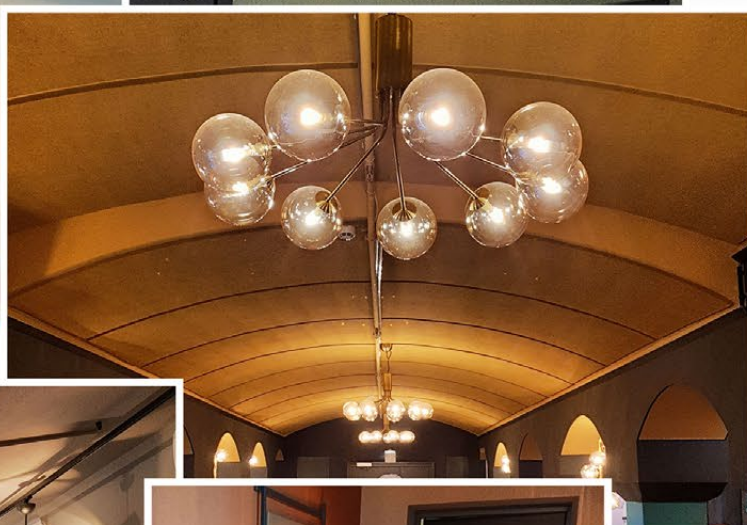

PROJECT REFERENCES