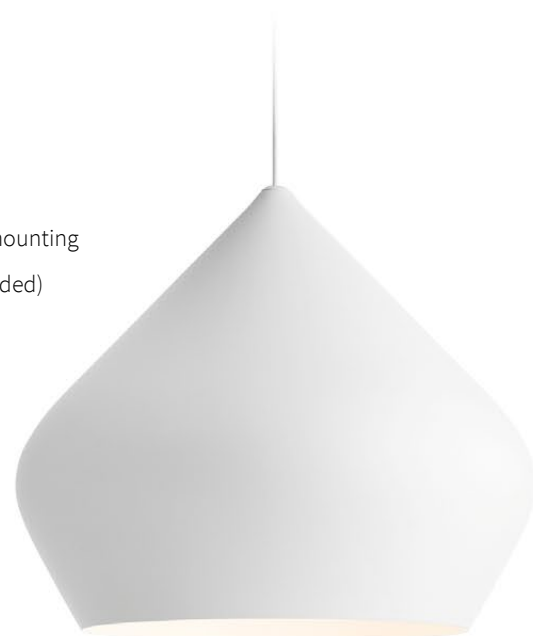

DUBLIN - PENDANT LIGHT

- Diameter: 52 cm
- Length of cord: 3 m, hook mounting
- 1 x E27, max 60 W (not included)

1850-06 White