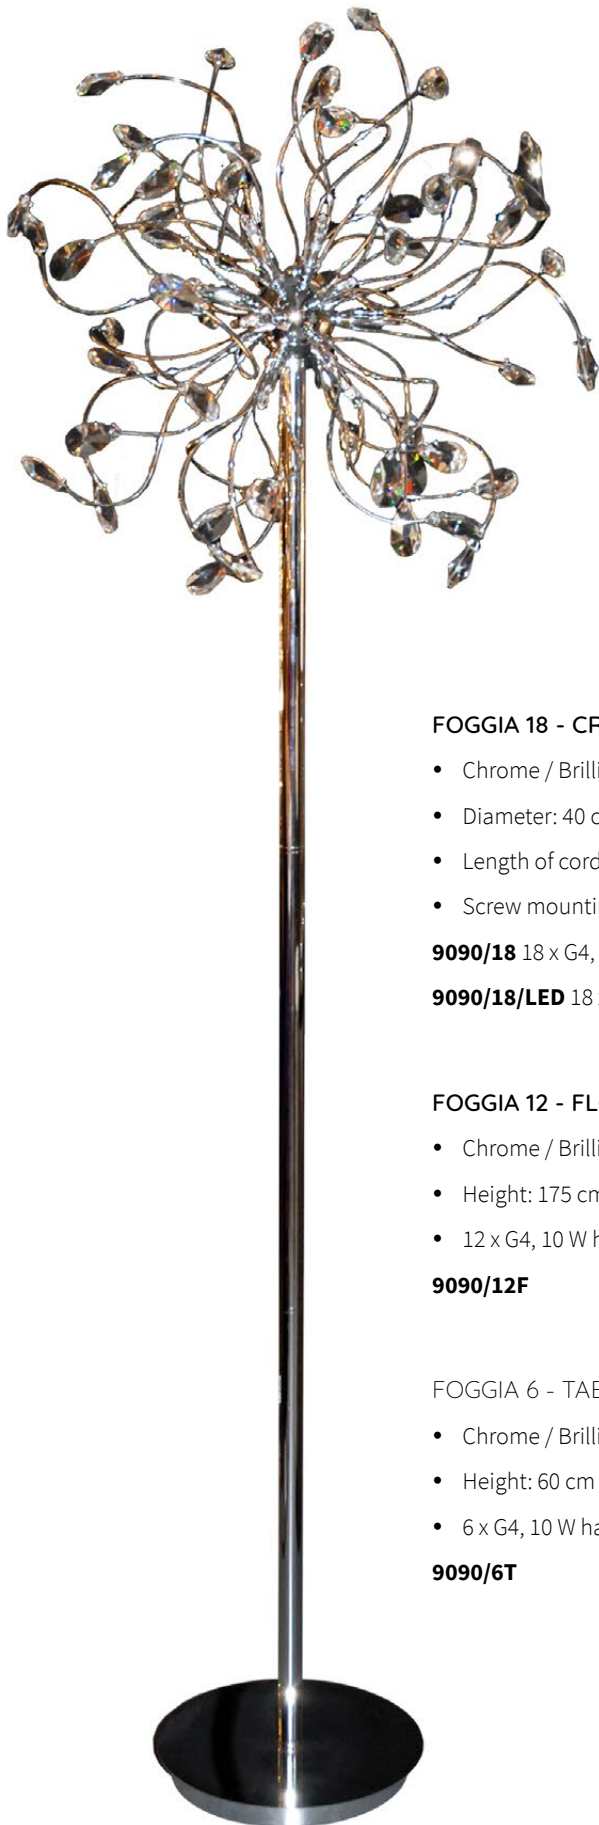

**9735/12-92** Black chrome / smoke coloured crystal

BRILLIANT - PENDANT LIGHT

- Diameter: 51 cm
- 3 x E14, max 40 W (not included)
- Length of cord and wire: 3 m
- Screw mounting
- Clear crystal

**9727/2/05** Chrome body/ black shade

BRILLIANT - FLOOR LAMP

- Height: 157 cm, shade diameter: 40 cm
- 2 x E14, max 40 W (not included)
- Clear crystal

**9727/2F/05** Chrome body / black shade

**9727/2F/06** Chrome body / white shade

BRILLIANT - TABLE LAMP

- Height: 57 cm, shade diameter: 38 cm
- 2 x E14, max 40 W (not included)
- Clear crystal

**9727/2T/05** Chrome body / black shade

**9727/2T/06** Chrome body / white shade

**FOGGIA 18 - CRYSTAL CHANDELIER**