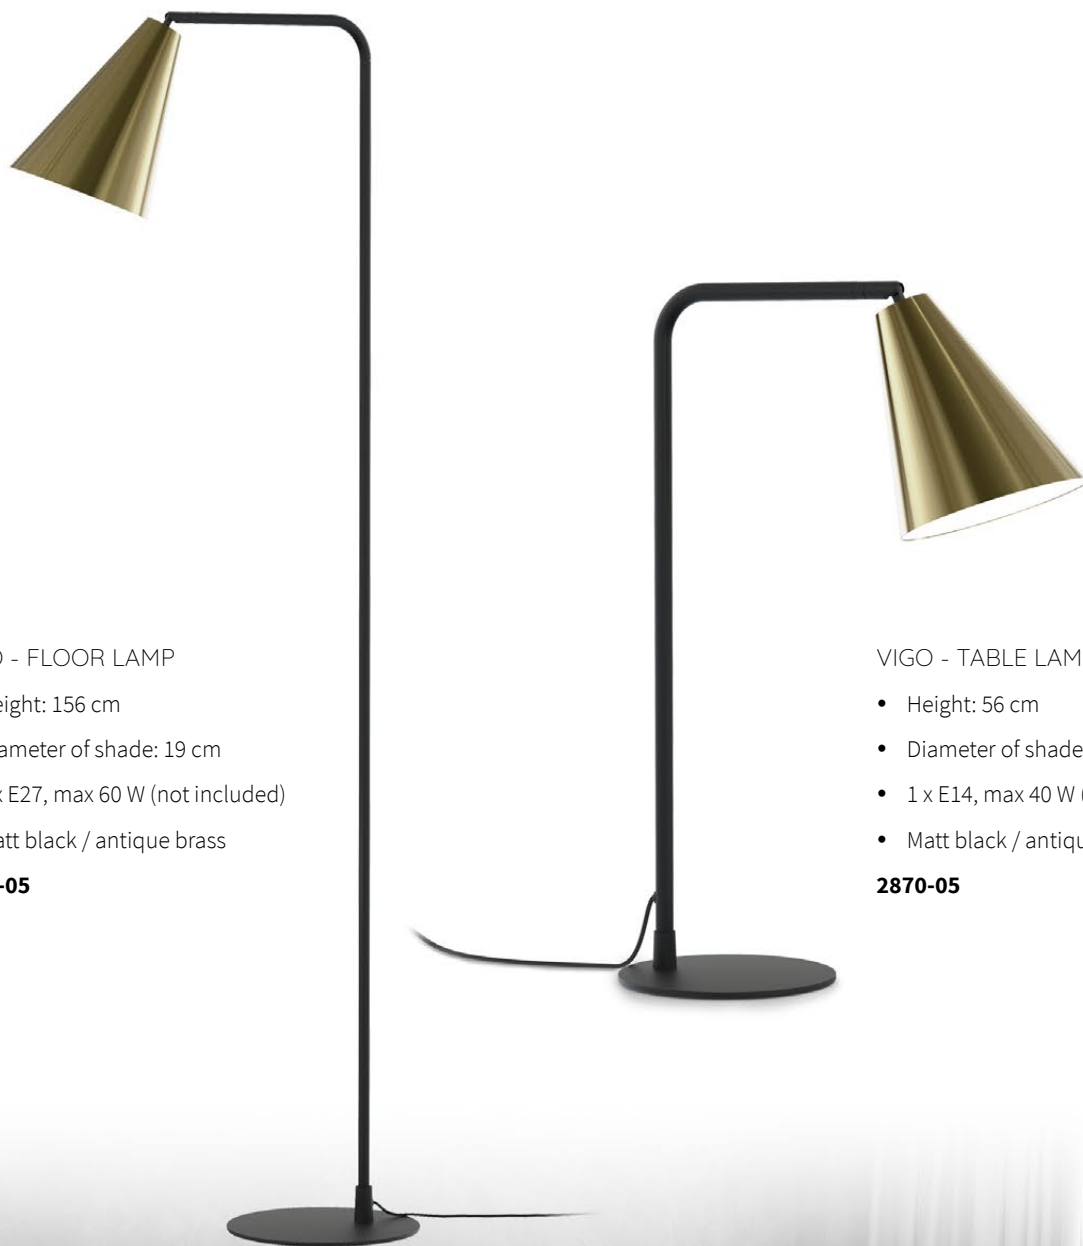

## VIGO USB - WALL LIGHT

- Height: 70 cm
- Diameter of shade: 16,5cm
- 1 x E27, max 60 W (not included)
- USB-charging port

**4482-05** Matt black

**4482-06** Matt white

## VIGO USB - FLOOR LAMP

- Height: 160 cm
- Diameter of shade: 19 cm
- 1 x E27, max 60 W (not included)
- USB-charging port

**3482-05** Matt black

**3482-06** Matt white

## VIGO USB - TABLE LAMP

- Height: 55 cm
- Diameter of shade: 16,5 cm
- 1 x E27, max 60 W (not included)
- USB-charging port

**2482-05** Matt black

**2482-06** Matt white

Designer: Karl-Erik Grönlund

VIGO - FLOOR LAMP

- Height: 156 cm
- Diameter of shade: 19 cm
- 1 x E27, max 60 W (not included)
- Matt black / antique brass

**3870-05**

VIGO - TABLE LAMP

- Height: 56 cm
- Diameter of shade: 15,5 cm
- 1 x E14, max 40 W (not included)
- Matt black / antique brass