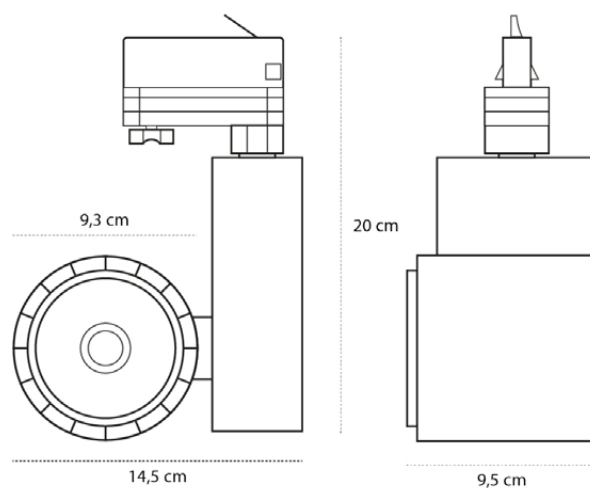

MAXITUBE SPOT

- Spotlight for 3-phase track
- Spot diameter: 9,3 cm
- Height with adapter: 20 cm
- Fixed LED: 30 W (included)
- 3000 lm, lens angle 38°
- 4000 K, RA > 90

17530-05 Black

17530-06 White