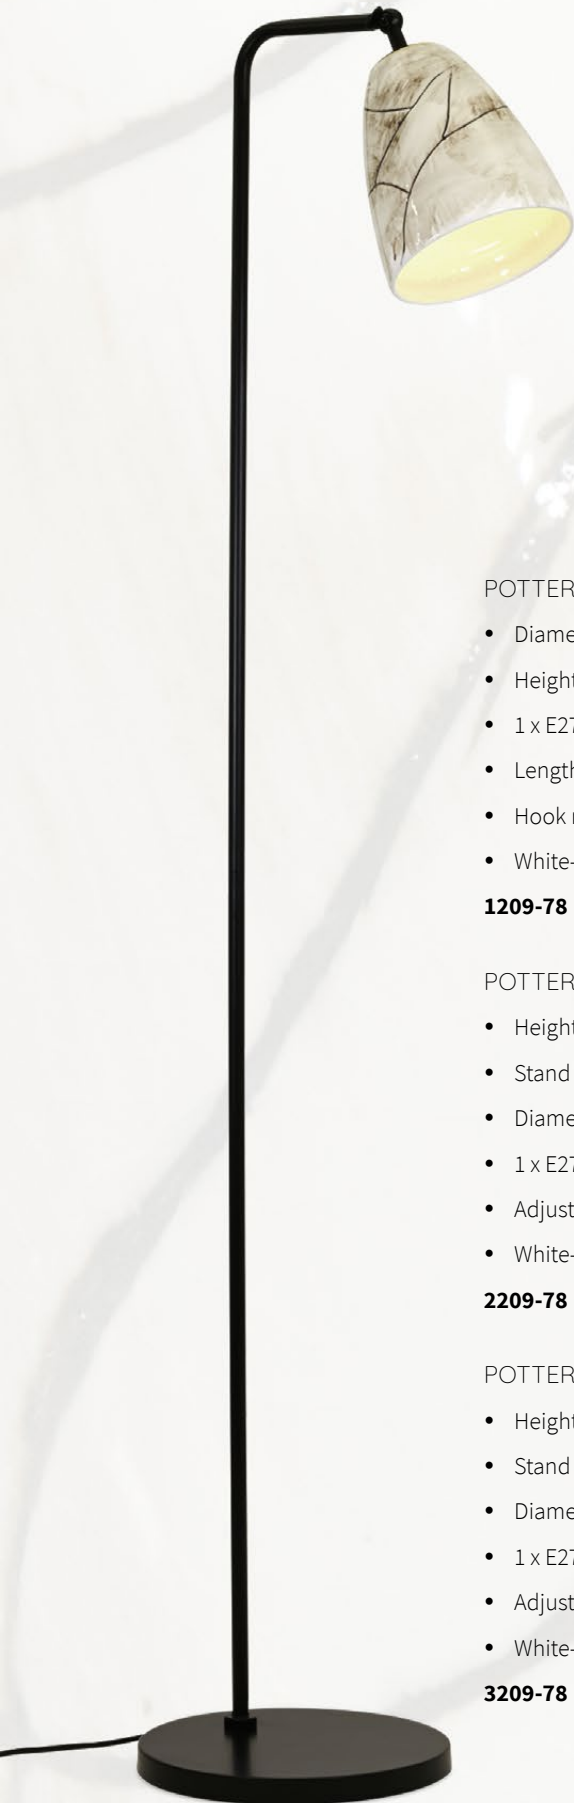

## GRIP - PENDANT LIGHT

- Diameter of shade: 11 cm
- Height with stem: 29 cm
- 1 x E27, max 40 W (not included)
- Length of cord: 3 m
- Hook mounting
- Matt white

**10910-06**

## FLUTE - PENDANT LIGHT

- Height: 45 cm,
- Diameter: 4 cm
- 1 x G9, max 5 W (not included)
- Length of cord: 3 m
- Screw mounting

**10025-06** Wood, white

## ARTE - WALL / TABLE LAMP

- Diameter of shade: 18 cm, height: 20 cm,
- Wall mount depth: 15 cm
- 1 x G9, max 28 W (not included)
- Metal shade, black wall mount with metal arm, brown leather strap

**4660-51**

- Height: 56 cm
- Stand diameter: 20 cm
- Diameter of shade: 17 cm, height: 20 cm
- 1 x E27, max 40 W (not included)
- Adjustable shade
- White-brown ceramic, black body

**2209-78**

POTTERY - FLOOR LAMP