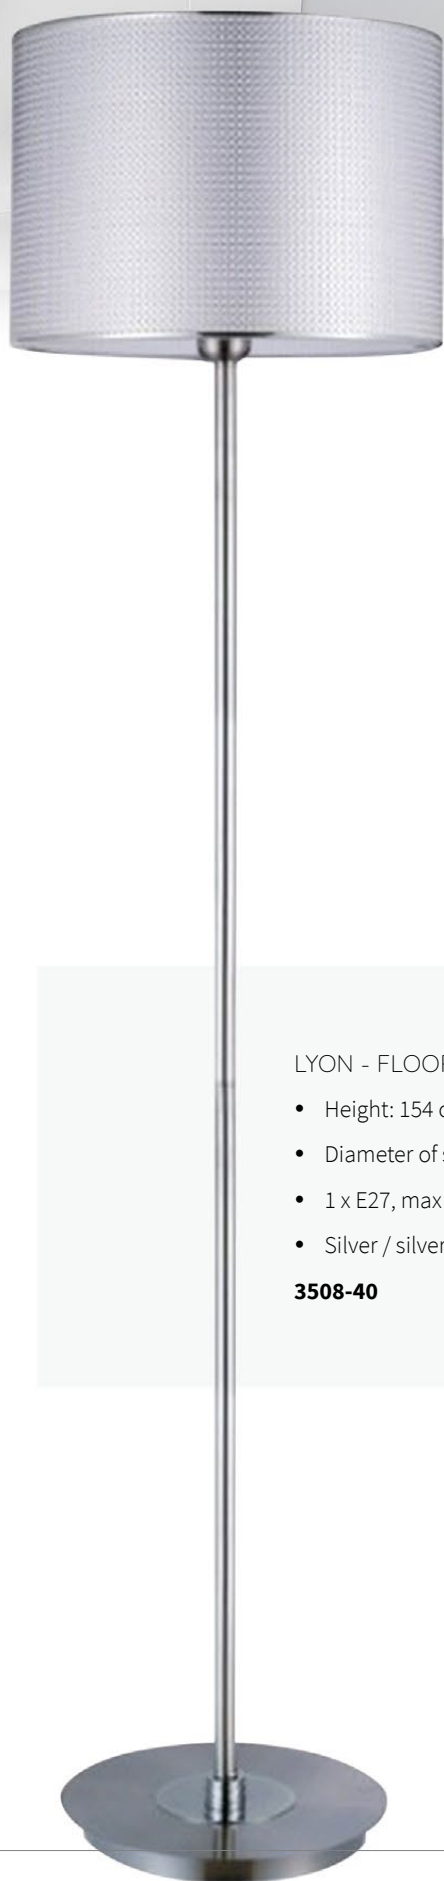

LYON - FLOOR LAMP

- Height: 154 cm
- Diameter of shade: 35 cm
- 1 x E27, max 60 W (not included)
- Silver / silver

3508-40