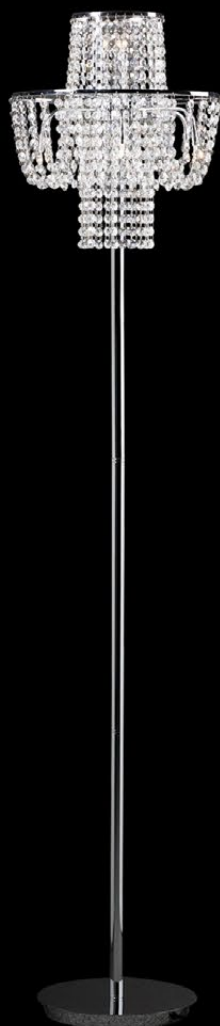

GLAMOUR 65 - PENDANT LIGHT

- Diameter: 65 cm
- 16 x G4, max 10 W (included)
- Length of cord: 3 m
- Screw mounting
- Chrome / crystal

9489/8+4+4