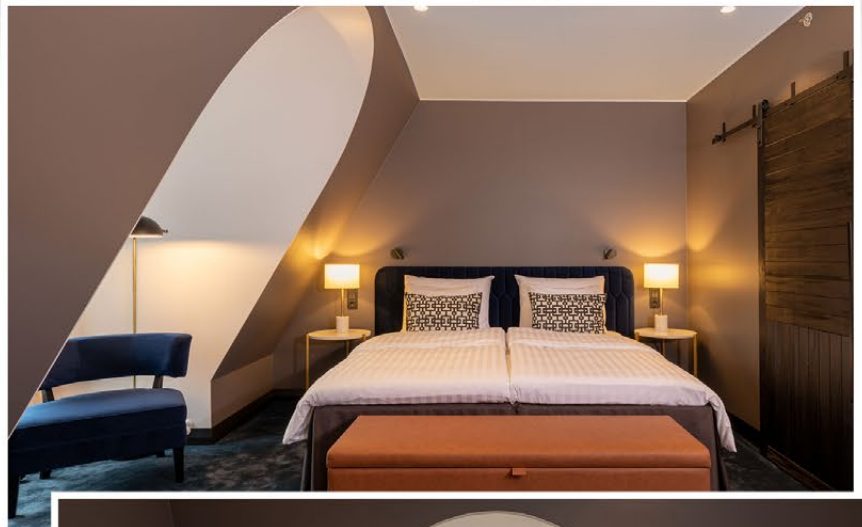

The hotel consists of 272 rooms and the unique interior was designed by Jaakko Puro, Puroplan.

Images: Scandic.

Photographer: Annabelle Antas.