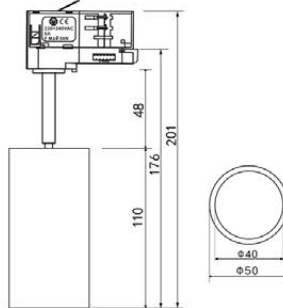

MINITUBE SPOT

- Spotlight for 3-phase track
- Spot diameter: 5,0 cm
- Fixed LED: 10 W (included)
- 930 lm, lens angle 36°
- TRIAC-dimmable
- RA > 90

17510-05 Black, 3000 K

17510-06 White, 3000 K

17510-05-4000 Black, 4000 K

17510-06-4000 White, 4000 K

MINIHONEY SPOT

- Spotlight for 3-phase track
- Spot diameter: 6,2 cm
- Fixed LED: 10 W (included)
- 810 lm, lens angle 30°
- 3000 K, RA > 90
- TRIAC-dimmable
- Removable glare shield

17610-05 Black

17610-06 White