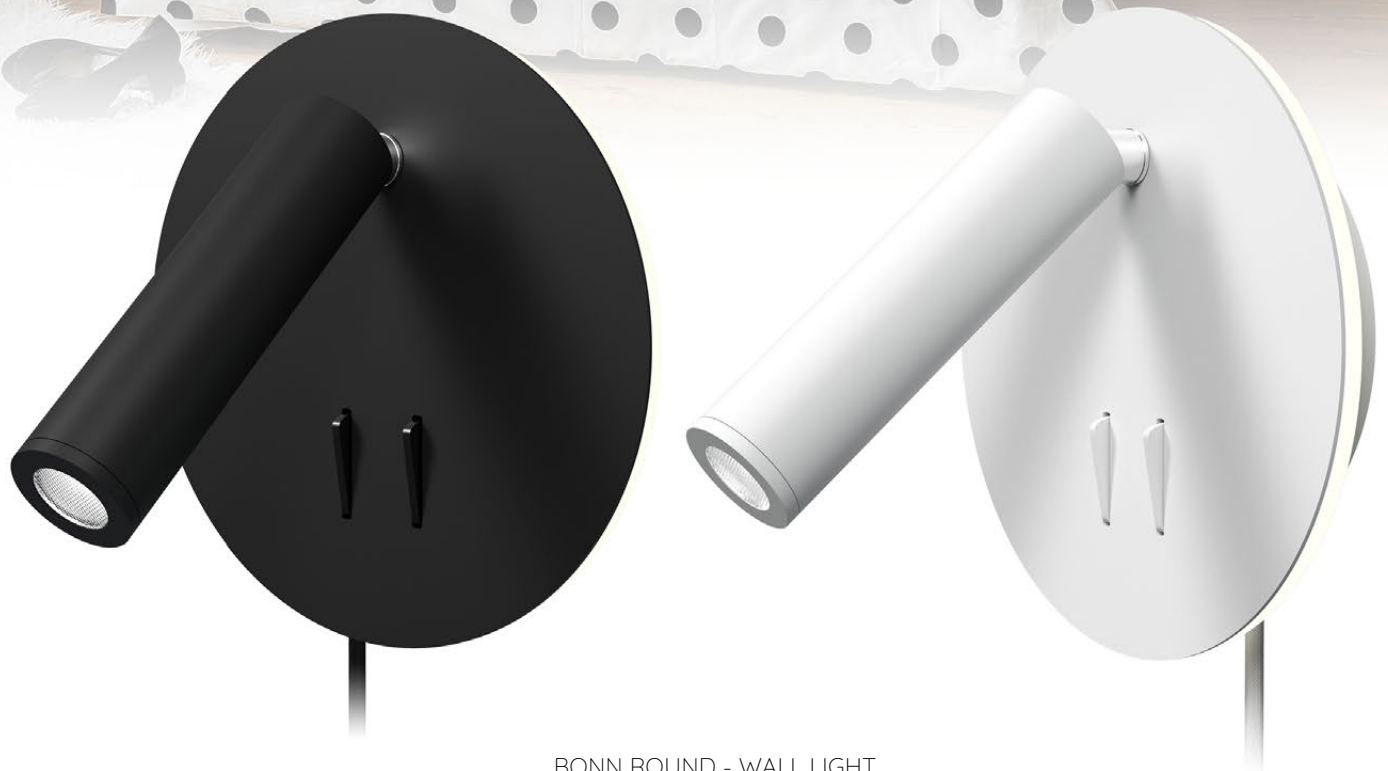

BONN ROUND - WALL LIGHT

- Wall plate diameter: 14 cm
- Diameter of shade: 2,8 cm
- Backlight: fixed LED 6 W, 3000 K (included)
- Spot: fixed LED 3 W, 3000 K (included)
- Switch for each light
- Power cable included

4313-05 Black

4313-06 White