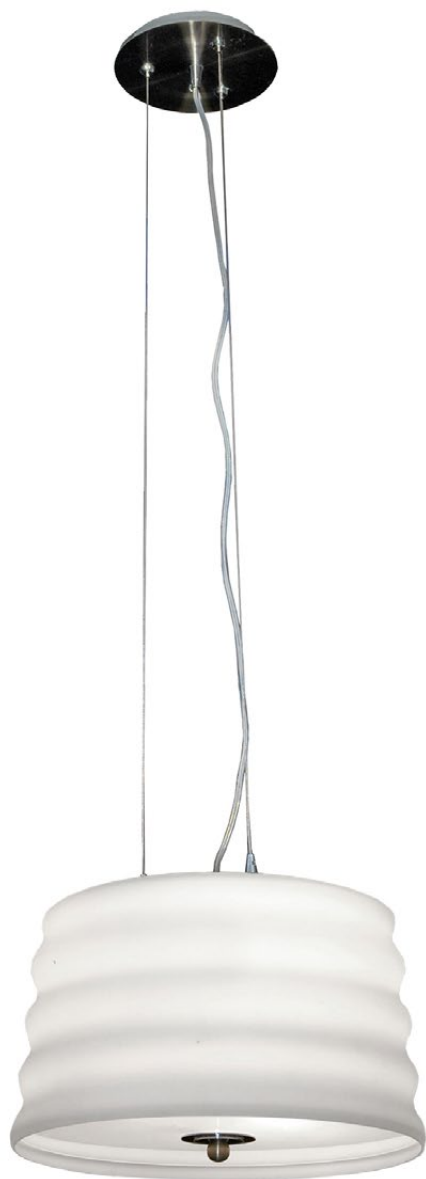

**125219-04**

VINTAGE 25 - PENDANT LIGHT

- Diameter: 25 cm
- Height: 28 cm
- 1 x E27, max 40 W (not included)
- Length of cord: 3 m
- Matt brass / transparent glass

**125225-04**

SOL - PENDANT LIGHT

- Diameter: 35 cm
- 1 x E27
- Length of cord: 3 m
- Hook mounting
- Opal glass / satin

**3197-3**

TOSCANA - TABLE LAMP

- Height: 52 cm
- Diameter: 28 cm
- 2 x E27, max 40 W
- Chrome / opal glass

**2197-2**

WAVE - PENDANT LIGHT

- Diameter: 33 cm
- 3 x E14, max 40 W (not included)
- Satin / white glass

**11287-3**

WAVE - FLOOR LAMP

- Height: 158 cm
- Diameter: 33 cm
- 3 x E14, max 40 W (not included)
- Satin / white glass

**31287**

WAVE - TABLE LAMP

- Height: 43 cm
- Diameter: 23 cm
- 1 x E27, max 60 W (not included)
- Satin / white glass

**1120-55** Chrome

**1120-21** Glossy copper

ROUND SINGLE - FLOOR LAMP

- Height: 151 cm
- Diameter of shade: 20 cm
- 1 x E27, max 40 W (not included)
- On/off switch near the pole
- Matt black

**3781-05**