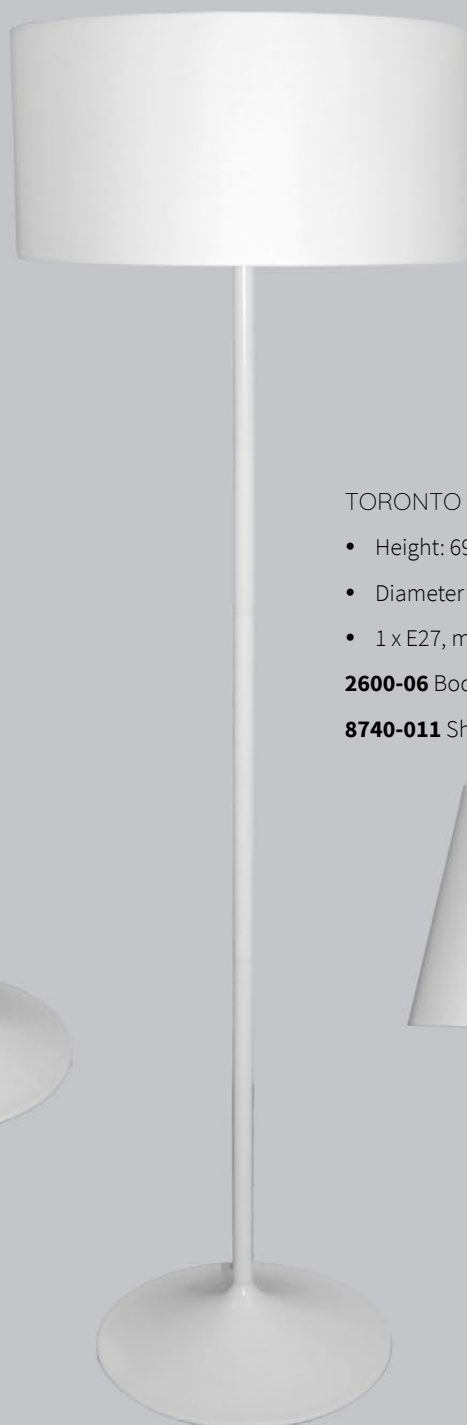

TORONTO 1 - FLOOR LAMP

- Height: 165 cm
- Diameter of shade: 45 cm
- 1 x E27, max 60 W (not included)

3600-06 Body: white metal

8745-011 Shade: white fabric