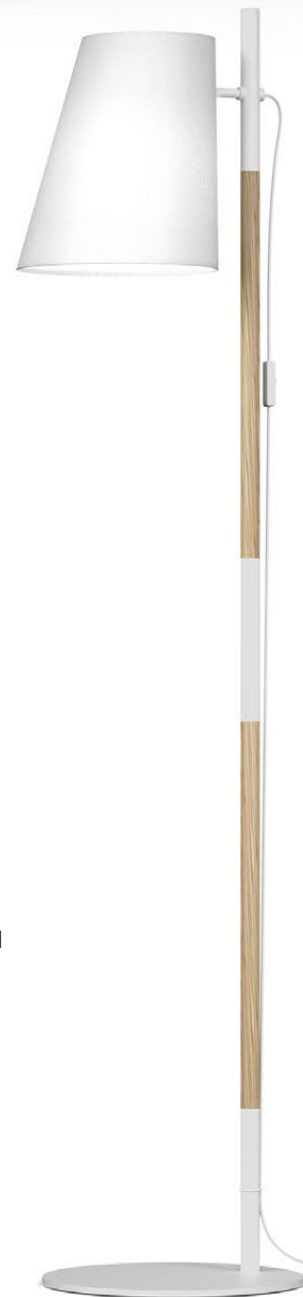

## BASIC 45 - CEILING LIGHT

- Diameter: 45 cm, height: 18 cm
- Height from ceiling: 31 cm
- 3 x E27, max 40 W (not included)
- Visor at the bottom
- Hook mounting

**108445-011** White

**108445-020** Black

**108445-305** Sand linen

FINDER - FLOOR LAMP

- Height: 155 cm
- Diameter of shade: 32 cm
- Adjustable shade
- 1 x E27, max 40 W (not included)
- On/off switch near the stem

**3450-05** Matt black metal / black fabric shade / wood

**3450-06** Matt white metal / white fabric shade / wood

HAAG - FLOOR LAMP

- Height: 164 cm
- Diameter of shade: 44 cm
- 1 x E27 W, max 40 W (not included)
- Switch on lamp holder

**3875-05** Matt black / light colour ash / black fabric shade