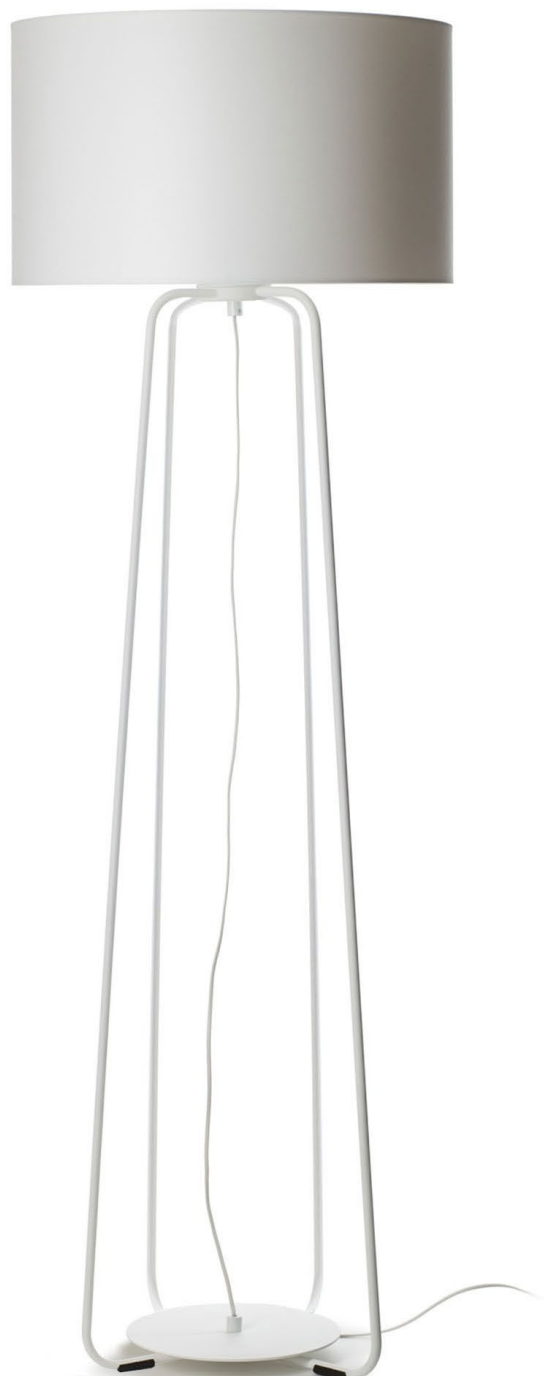

**2600-06+109937-011**

REFLECTION - TABLE LAMP

- Height: 57 cm, diameter: 35 cm
- 1 x E27, max 40 W (not included)
- Smoked glass / grey linen shade

**2794-306**

SCULPT - TABLE LAMP

- Height: 71 cm, width: 40,5 cm, depth: 25,5 cm
- 1 x E27, max 40 W (not included)
- Silver aluminium / grey linen shade

**2790-306**

PURE - TABLE LAMP

- Height: 52,5 cm, diameter: 35 cm
- 1 x E27, max 40 W (not included)
- Clear glass / grey linen shade

**2791-306**

BOTTLE - TABLE LAMP

- Height: 61 cm, diameter: 35 cm
- 1 x E27, max 40 W (not included)
- Clear glass / grey linen shade

**2793-306**

**BÖRS MODEL A - TABLE LAMP**

- Height: 58 cm
- Diameter of shade: 28 cm
- 1 x E27, max 40 W (not included)
- White marble / brass /  
off-white shade

**2849-772-K****BÖRS MODEL B - TABLE LAMP**

- Height: 60 cm
- Diameter of shade: 30 cm
- 1 x E27, max 40 W (not included)
- Black marble / brass /  
off-white shade

**2850-772**

KVARTET - FLOOR LAMP

- Height: 156 cm,
- Diameter of shade: 50 cm
- 1 x E27, max 60 W (not included)