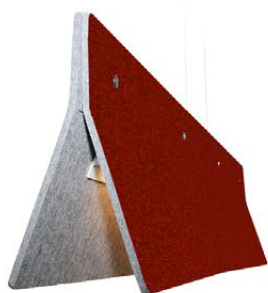

ACOUSTIC FELT
STANDARD COLOURS

- **501** Off-white acoustic felt
- **502** Light grey acoustic felt
- **503** Dark grey acoustic felt
- **504** Black acoustic felt