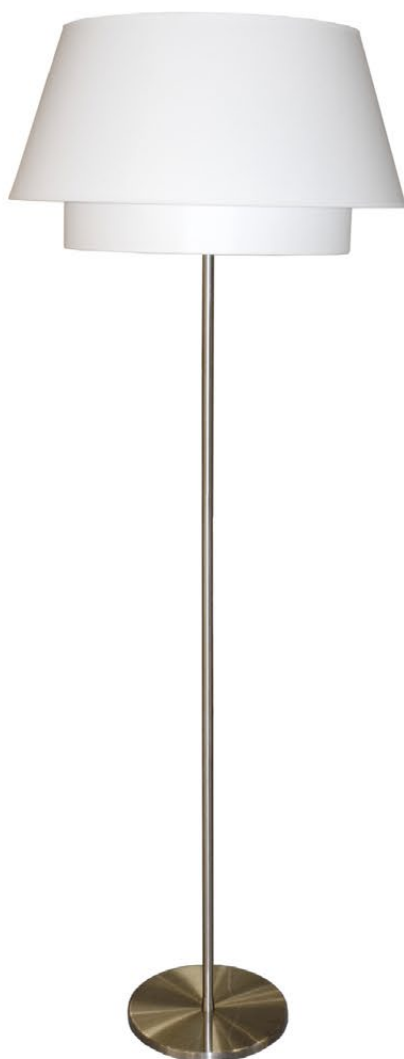

**102450-377** Chrome / brown

**102450-020** Chrome / black

PHILADELPHIA 75 - PENDANT LIGHT

- Diameter: 75 cm
- Height: 40 cm
- 1 x E27, max 60 W (not included)
- 3 m cord, hook mounting

**107875-011** Chrome / white

**107875-020** Chrome / black

TUPLA - PENDANT LIGHT

- Diameter: 60 cm
- Height: 32 cm
- 1 x E27, max 60 W (not included)
- 3 m cord, hook mounting

**107760-011** White fabric

**107760-020** Black fabric

**107760-305** Sand linen

TUPLA - FLOOR LAMP + SHADE

- Height: 165 cm
- Diameter of shade: 60 cm
- 1 x E27, max 60 W (not included)
- Matt satin body

**011** White fabric

**020** Black fabric

**305** Sand linen

TUPLA - TABLE LAMP + SHADE