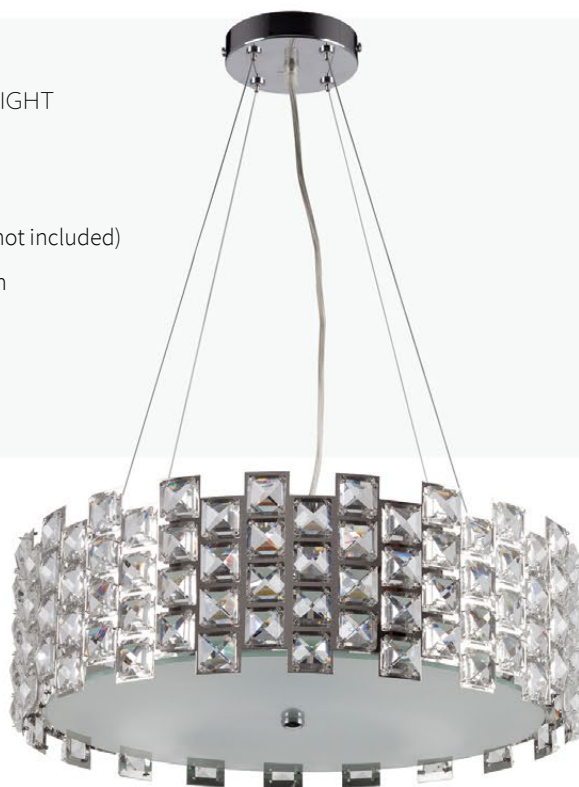

**9833/24**

BELLINI - PENDANT LIGHT

- Width: 50 cm, depth: 26 cm
- 2 x E14, max 40 W (not included)
- Length of cord an wire: 3 m
- Screw mounting

**11040-06**

BELLINI - WALL LIGHT

- Height: 40 cm
- Shade width: 25 cm
- Depth: 10 cm
- 1 x E14, max 40 W (not included)
- Crystal / fabric light

**41040-06**

BELLINI - TABLE LAMP

- Height: 62 cm
- Shade width: 40 cm
- 1 x E14, max 40 W (not included)
- Chrome / crystal body + white fabric shade

**21040-06**

BELLINI - FLOOR LAMP

- Height: 160 cm
- Shade width: 50 cm
- 2 x E14, max 40 W (not included)
- Chrome / crystal body + white fabric shade

**31040-06**

RING - PENDANT LIGHT

- Diameter: 48 cm
- Height: 165 cm
- 6 x G9, max 40 W (not included)
- Length of cord: 3 m
- Chrome / crystal

**9841/6**

CANDLE - PENDANT LIGHT

- Diameter: 79 cm
- 12 x G4, max 20 W (not included)
- Length of cord: 3 m
- Chrome / transparent crystal