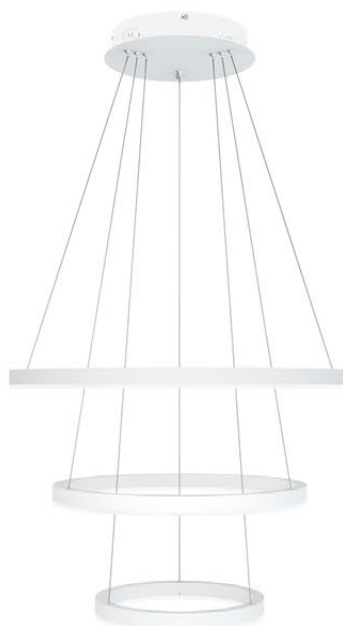

LAYER 3 - PENDANT LIGHT

- Diameter: 60, 45 and 30 cm
- Fixed LED: 70 W (included)
- 5600 lm, 3200 K
- TRIAC-dimmable (DALI in request)
- Length of wire: 3 m, 9 wires
- Screw mounting

1232-64 Matt brass

1232-05 Matt black

1232-06 Matt white