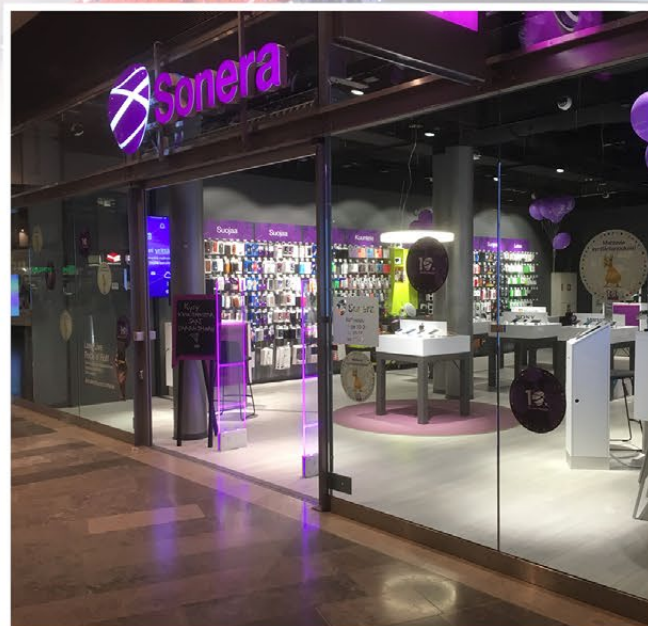

PROJECT REFERENCES

SONERA STORE LIGHTS

Lights for Sonera-stores are and have been manufactured according to the customer's wishes for many store generations.