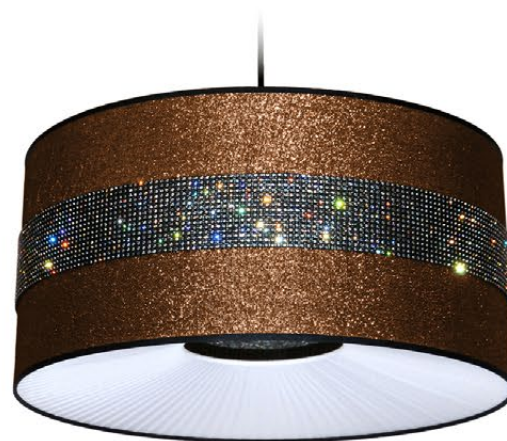

DIAMOND LUX - PENDANT LIGHT

- Diameter: 50 cm, height: 24 cm
- 1 x E27, max 60 W (not included)
- Black fabric cord, 3 m
- Hook mounting
- White woven fabric bottom in LUX-model

109950-007 + 4450 Copper coloured fabric shade with crystals

DIAMOND - TABLE LAMP

- Height: 57 cm
- Diameter of shade: 35 cm
- 1 x E27, max 60 W (not included)

21025 + 109935-007 Matt satin body / copper coloured fabric shade with crystals

21025 + 109935-018 Matt satin body / silver coloured fabric shade with crystals