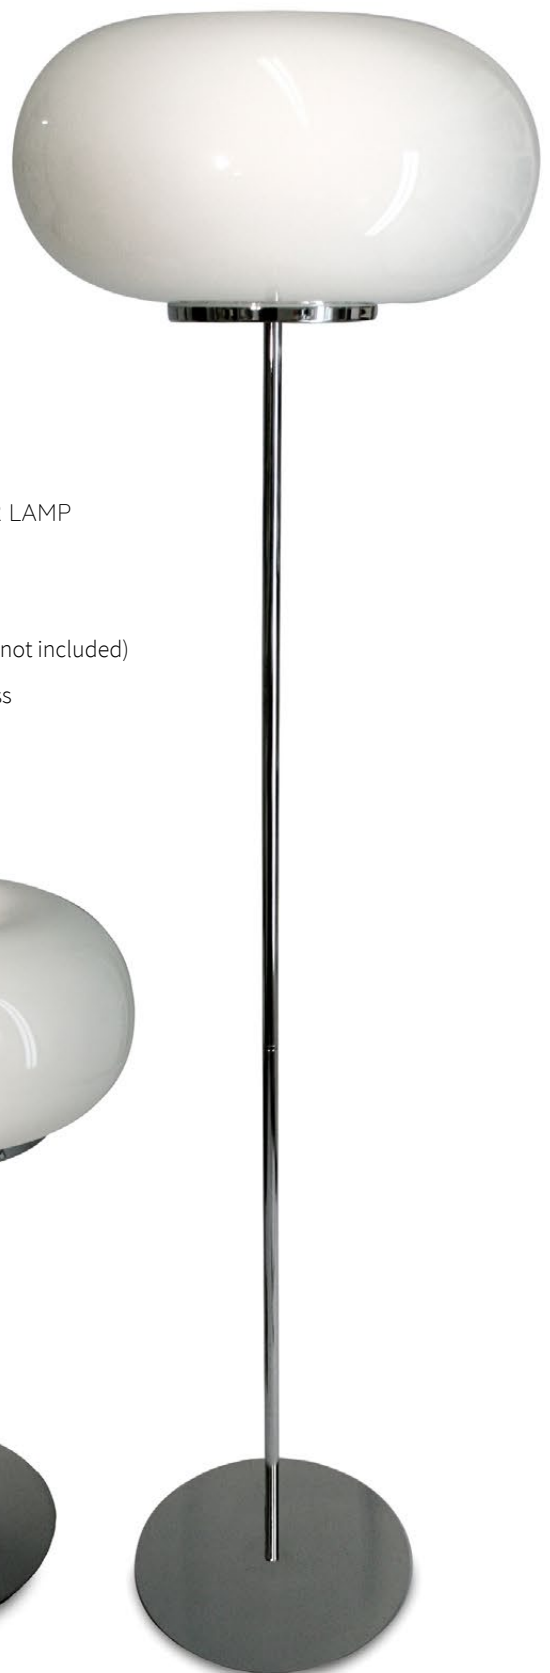

**125219-04**

VINTAGE 25 - PENDANT LIGHT

- Diameter: 25 cm
- Height: 28 cm
- 1 x E27, max 40 W (not included)
- Length of cord: 3 m
- Matt brass / transparent glass

**125225-04**

SOL - PENDANT LIGHT

- Diameter: 35 cm
- 1 x E27
- Length of cord: 3 m
- Hook mounting
- Opal glass / satin

**10020-06** † 23 cm, ø 30 cm

**10021-06** † 21 cm, ø 20 cm

**10022-06** † 40 cm, ø 25 cm

JUBILEUM

DESIGN BY  
**GRÖNLUND**

JUBILEUM - TABLE LAMP

- Height: 58 cm
- Diameter of shade: 18 cm
- 1 x E27, max 40 W (not included)
- Black marble, antique brass, opal glass

**15012-06** Matt white

GALAX - TABLE LAMP

- Height: 54 cm
- Diameter: 30 cm
- 2 x E27, max 40 W
- Chrome / opal glass

**2100216**

TOSCANA - FLOOR LAMP

- Height: 165 cm
- Diameter: 45 cm
- 3 x E27, max 40 W (not included)
- Chrome / opal glass

**3197-3**

TOSCANA - TABLE LAMP

- Height: 52 cm
- Diameter: 28 cm
- 2 x E27, max 40 W
- Chrome / opal glass

**2197-2**

WAVE - PENDANT LIGHT

- Diameter: 33 cm
- 3 x E14, max 40 W (not included)
- Satin / white glass