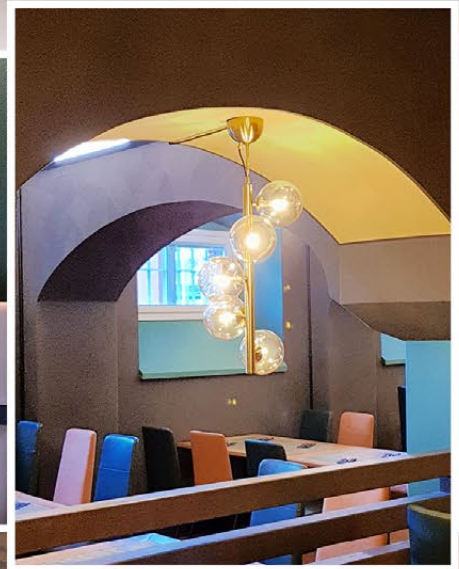

HOTEL KAKOLA

Design by Grönlund supplied the unique prison hotel Hotel Kakola with plenty of luminaires from cell rooms to suites as well as to public areas and to a restaurant. Some of the luminaires were made completely customized according to customer's wishes and some of the luminaires were delivered from our Design By Grönlund collection.