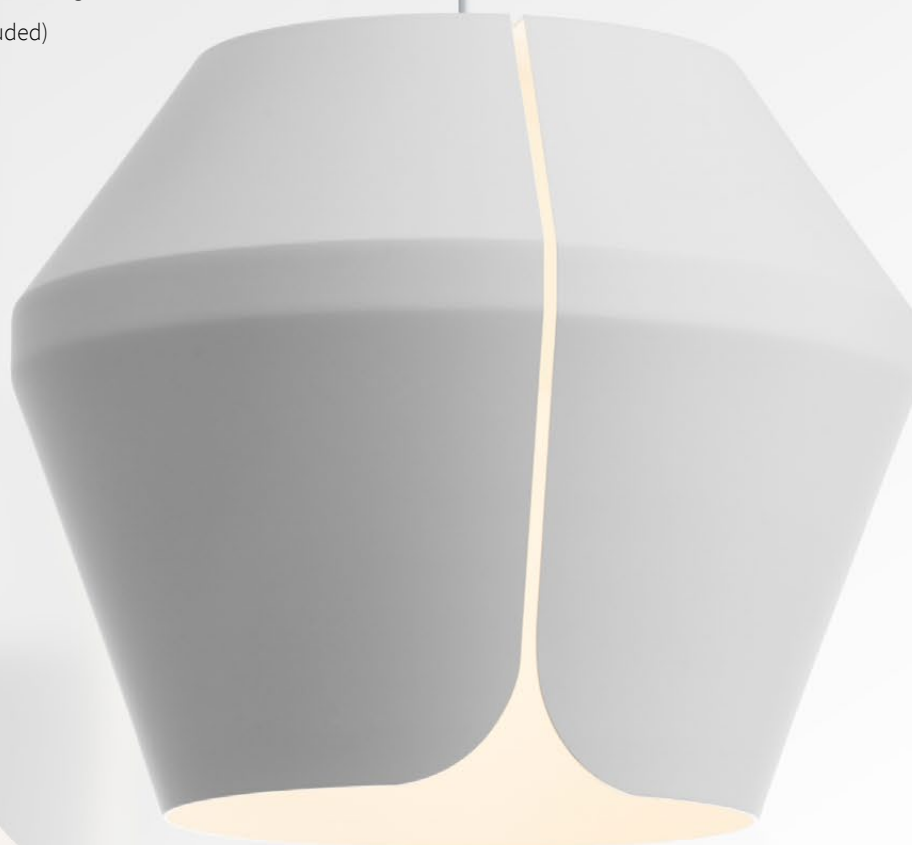

**125219-04**

VINTAGE 25 - PENDANT LIGHT

- Diameter: 25 cm
- Height: 28 cm
- 1 x E27, max 40 W (not included)
- Length of cord: 3 m
- Matt brass / transparent glass

**125225-04**

SOL - PENDANT LIGHT

- Diameter: 35 cm
- 1 x E27
- Length of cord: 3 m
- Hook mounting
- Opal glass / satin

**16728-51** Glossy brass

**16728-55** Chrome

GRANDE

DESIGN BY  
**GRÖNLUND**

GRANDE - PENDANT LIGHT

- Diameter: 56 cm
- Height: 30 cm
- 3 x E27, max 40 W (not included)
- Length of cord: 3 m
- Hook mounting
- Visor at the bottom

**16356-05** Matt black

ODENSE - PENDANT LIGHT

- Height: 45 cm
- Diameter: 30 cm
- 1 x E27, max 40 W (not included)
- Length of cord: 3 m
- Hook mounting

**16430-05** Matt black

**16430-06** Matt white

KUUPPA

DESIGN BY  
**GRÖNLUND**

KUUPPA - PENDANT LIGHT

- Diameter: 40 cm
- Length of cord: 3 m, hook mounting
- 1 x E27, max 60 W (not included)

**1950-06** White

DESIGNER  
SAARA UUSIMAA

DOMINICA - PENDANT LIGHT