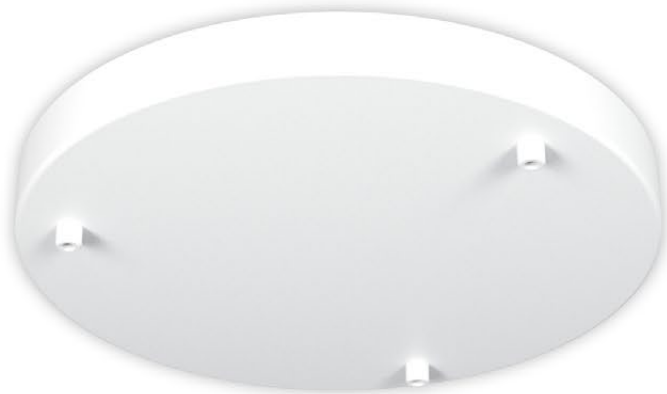

CANOPY 3

- Canopy for three pendants
- Pendants have to have a cord
- Pendants are not included
- Diameter: 30 cm
- Screw mounting
- Max 5 kg total

111930-05 Matt black

111930-05 Matt white