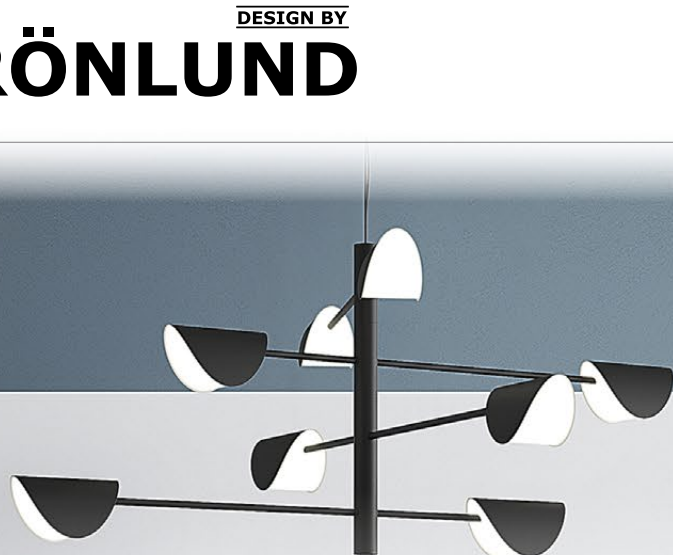

VESKA 8 - PENDANT LIGHT

- Height: 55 cm, max width: 120 cm
- 8 x G9, max 5 W LED (not included)
- Hook mounting
- Cord and wire length 3 m

18078-05

VESKA 1 - PENDANT LIGHT

- Height: 40 cm, width: 10 cm, depth: 24 cm
- 1 x G9, max 5 W LED (not included)
- Hook mounting
- Length of cord: 3 m

18071-05

VESKA - TABLE LAMP

- Height: 44 cm, width: 18 cm, depth: 31 cm
- 1 x G9, max 5 W LED (not included)

2807-05

VESKA - FLOOR LAMP

- Height: 140 cm, width: 23 cm
- 1 x G9, max 5 W LED (not included)

3807-05

VESKA - WALL LIGHT

- Height: 36 cm, width: 10 cm, depth: 30 cm
- 1 x G9, max 5 W LED (not included)

4807-05

- Matt black / white shade inside