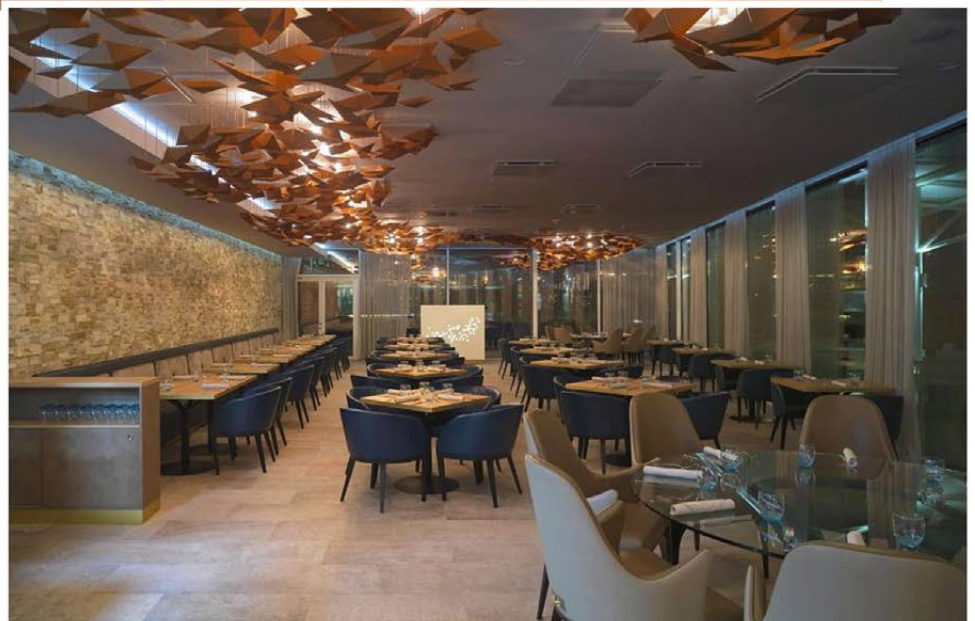

BURJ-AL ARAB

Valaisin Grönlund has manufactured lighting fixtures to one of the world's most famous luxury hotels, Jumeirah Burj al Arab in Dubai.

Largest lighting fixture was more than 30 meter long lighting installation in the main restaurant. Interior Design was made by Kudos Dsign and Project was operated by Admares.