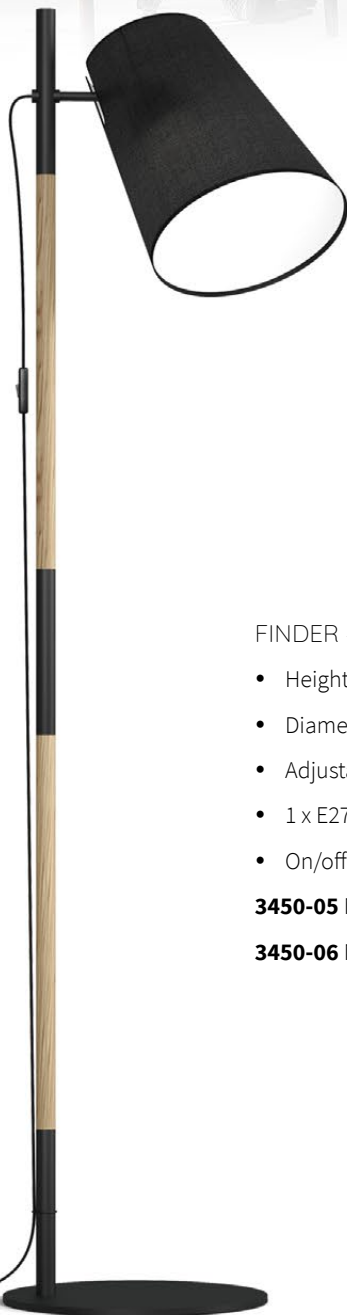

## BASIC 45 - CEILING LIGHT

- Diameter: 45 cm, height: 18 cm
- Height from ceiling: 31 cm
- 3 x E27, max 40 W (not included)
- Visor at the bottom
- Hook mounting

**108445-011** White

**108445-020** Black

**108445-305** Sand linen

FINDER - FLOOR LAMP

- Height: 155 cm
- Diameter of shade: 32 cm
- Adjustable shade
- 1 x E27, max 40 W (not included)
- On/off switch near the stem

**3450-05** Matt black metal / black fabric shade / wood