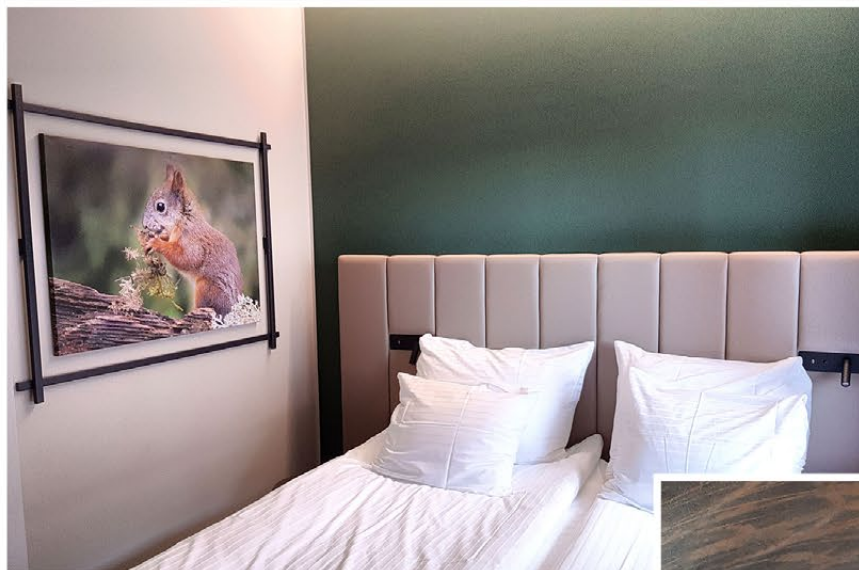

The hotel consists of 272 rooms and the unique interior was designed by Jaakko Puro, Puroplan.

Images: Scandic.

Photographer: Annabelle Antas.