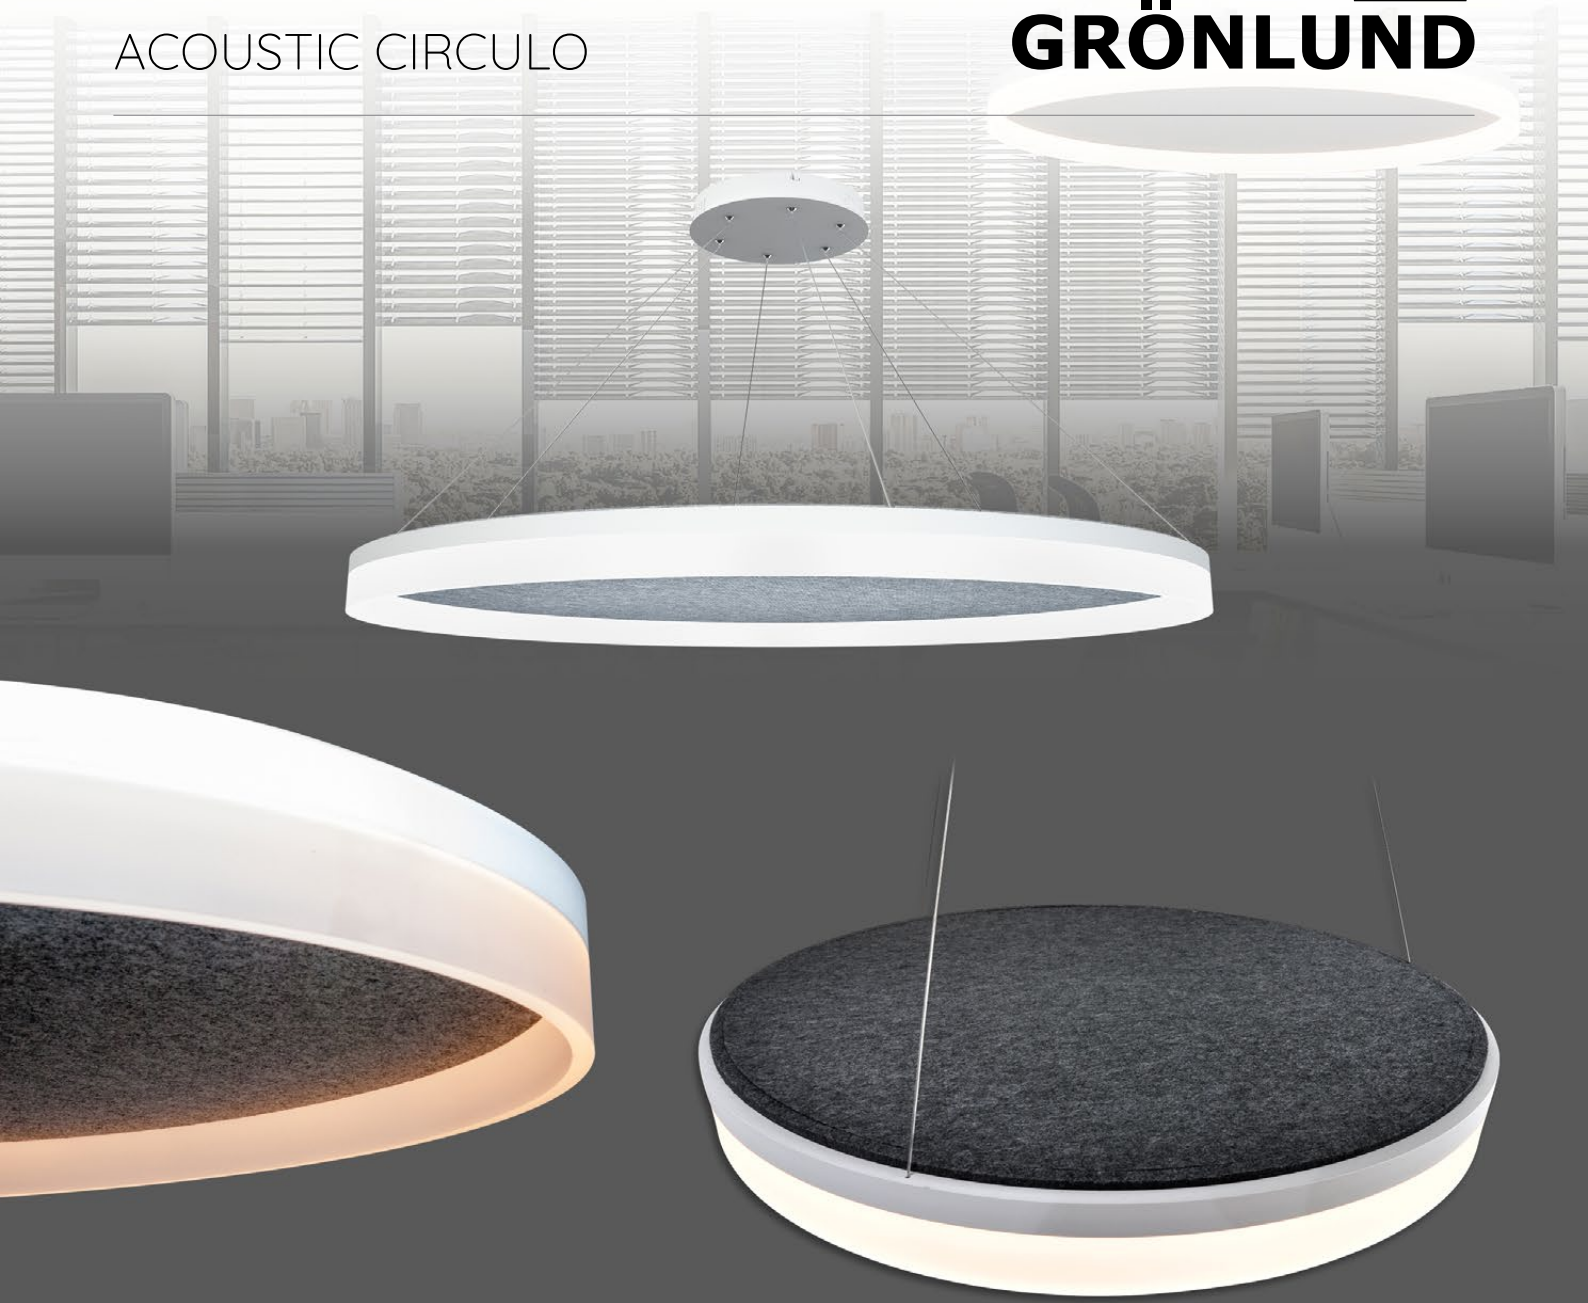

ACOUSTIC CIRCULO

DESIGN BY
GRÖNLUND