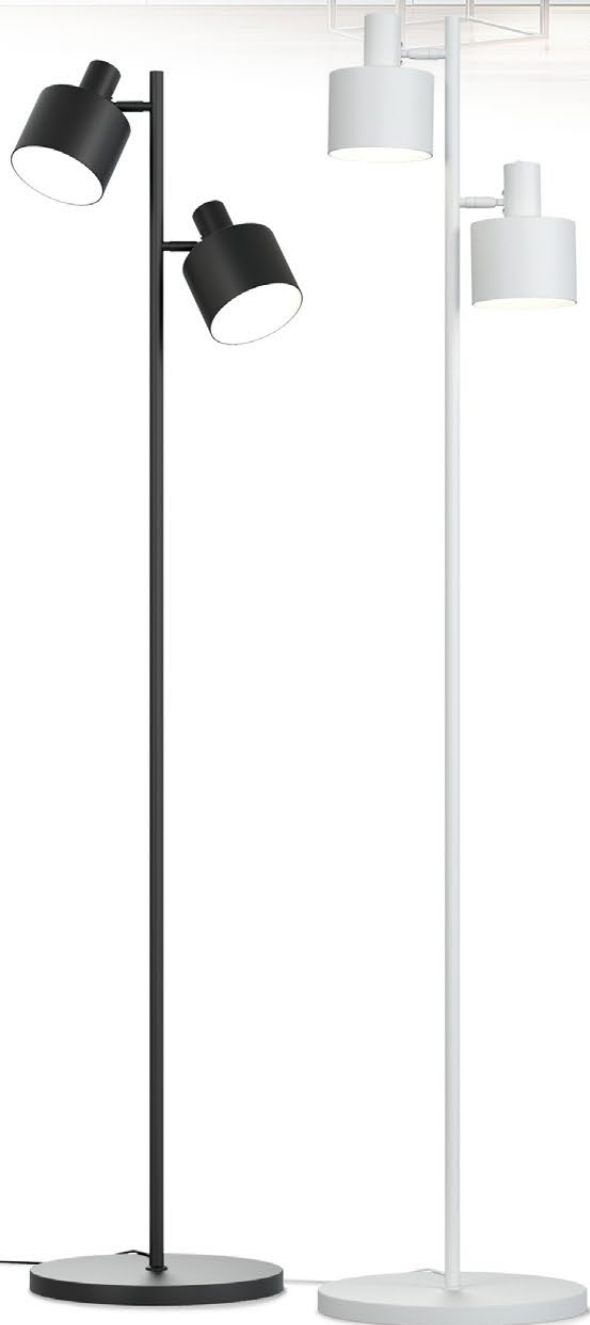

## VIGO USB - TABLE LAMP

- Height: 55 cm
- Diameter of shade: 16,5 cm
- 1 x E27, max 60 W (not included)
- USB-charging port

**2482-05** Matt black

**2482-06** Matt white

Designer: Karl-Erik Grönlund

VIGO - FLOOR LAMP

- Height: 156 cm
- Diameter of shade: 19 cm
- 1 x E27, max 60 W (not included)
- Matt black / antique brass

**3870-05**

VIGO - TABLE LAMP

- Height: 56 cm
- Diameter of shade: 15,5 cm
- 1 x E14, max 40 W (not included)
- Matt black / antique brass

**2870-05**

HOOD

DESIGN BY  
**GRÖNLUND**

HOOD DOUBLE - FLOOR LAMP

- Height: 167 cm
- Diameter of shade: 14 cm
- 2 x E27, max 40 W (not included)
- Switch on both shades

**3852-05** Matt black

**3852-06** Matt white

HOUSTON - TABLE LAMP

- Height: 47 cm
- Width: 17 cm
- Depth: 30 cm
- Diameter of shade: 12 cm
- 1 x E27, max 40 W (not included)

**2627-05** Matt black

**2627-06** Matt white

HOUSTON - FLOOR LAMP

- Height: 149 cm
- Width: 19 cm
- Depth: 75 cm
- Diameter of shade: 16 cm
- 1 x E27, max 40 W (not included)