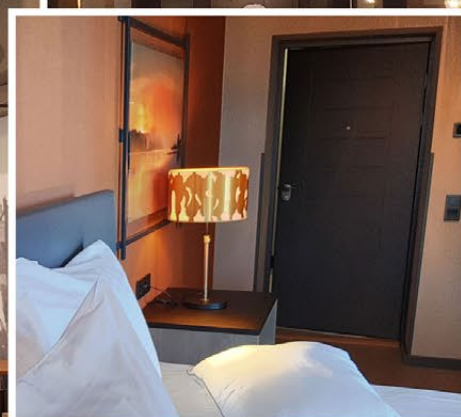

PROJECT REFERENCES