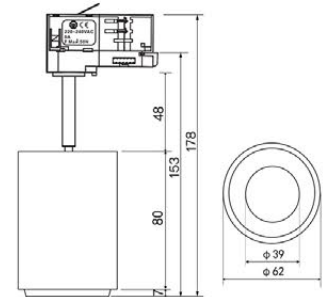

MINIHONEY SPOT

- Spotlight for 3-phase track
- Spot diameter: 6,2 cm
- Fixed LED: 10 W (included)
- 810 lm, lens angle 30°
- 3000 K, RA > 90
- TRIAC-dimmable
- Removable glare shield

17610-05 Black

17610-06 White