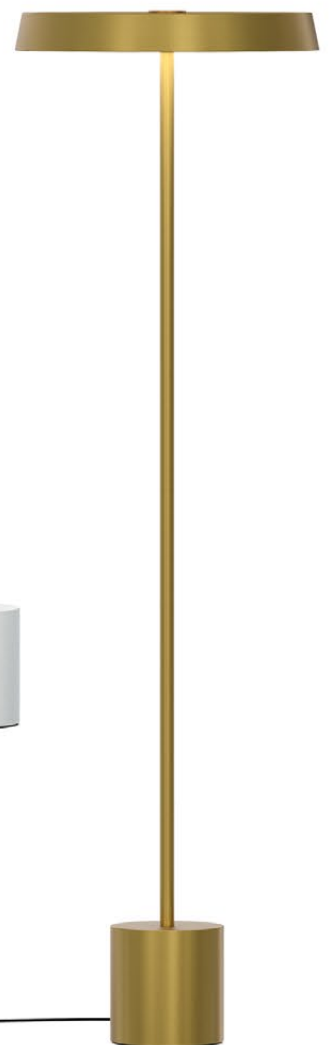

KIMBER - TABLE LAMP

- Height: 51 cm
- Diameter: 40 cm
- Fixed LED: 21 W, 1500 lm, 3000 K (included)

2625-05 Matt black / brass

2625-06 Matt white / brass

2625-184 Messinki

KIMBER - FLOOR LAMP

- Height: 135 cm
- Diameter: 40 cm
- Fixed LED: 32 W, 2500 lm, 3000 K (included)

3625-05 Matt black / brass

3625-06 Matt white / brass

3625-184 Messinki