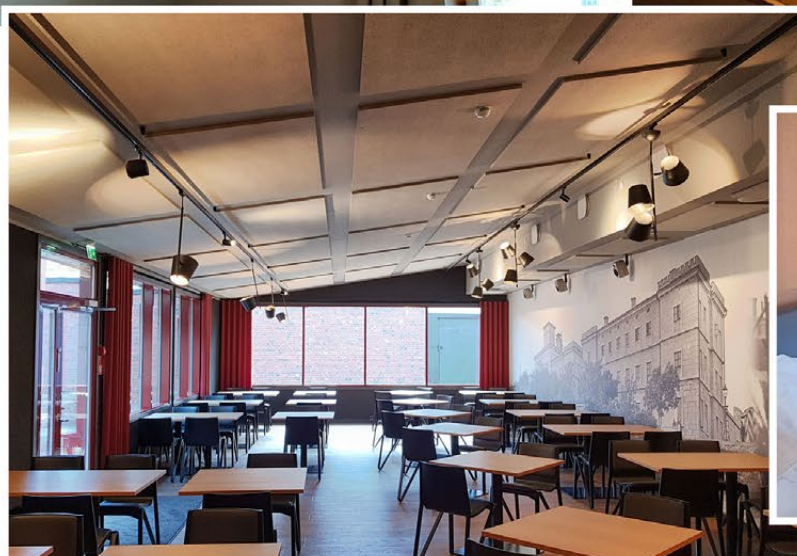

PROJECT REFERENCES