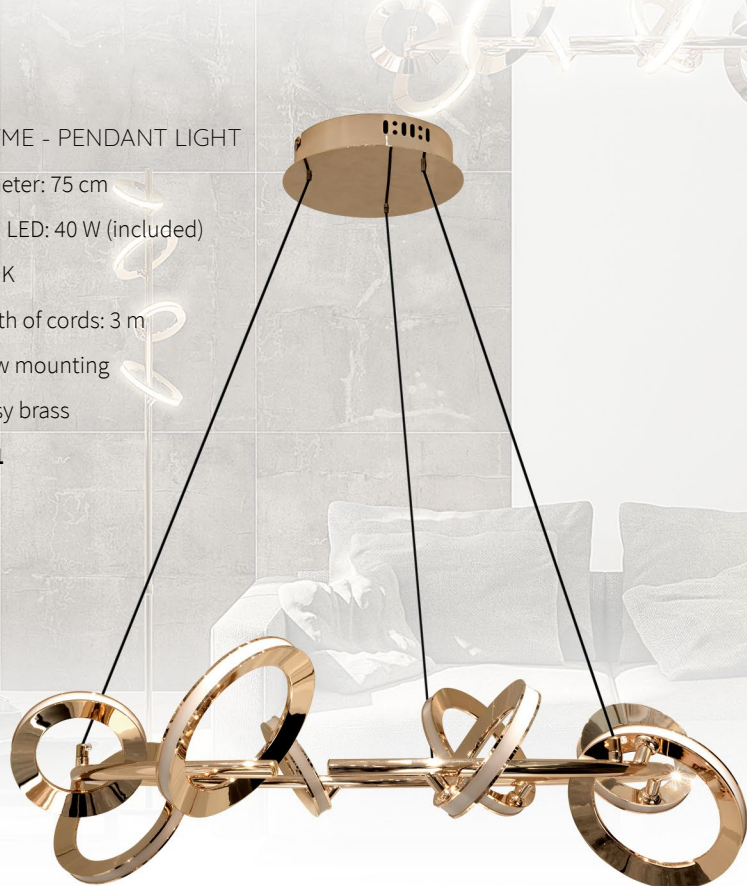

MARRY ME

MARRYME - PENDANT LIGHT

- Diameter: 75 cm
- Fixed LED: 40 W (included)
- 3000 K
- Length of cords: 3 m
- Screw mounting
- Glossy brass

1675-51

NEW
2023
AUTUMN

MARRYME - TABLE LAMP

- Height: 48 cm
- Diameter of stand: 20 cm
- Fixed LED: 10 W (included)
- 3000 K
- Glossy brass

2675-51

MARRYME - FLOOR LAMP

- Height: 155 cm
- Diameter of stand: 28 cm
- Fixed LED: 25 W (included)
- 3000 K
- Glossy brass

3675-51