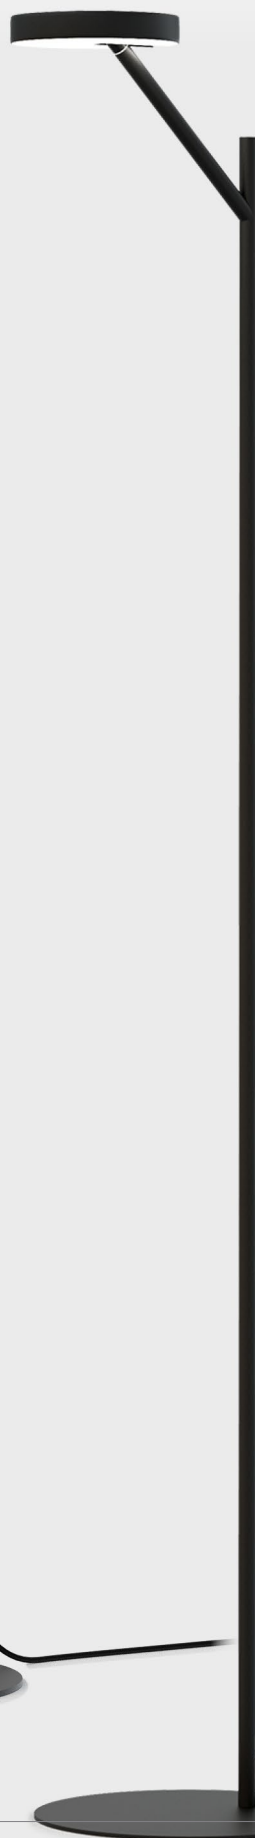

ARM

DESIGN BY  
**GRÖNLUND**

DESIGN  
FROM  
FINLAND

ARM 3 - PENDANT LIGHT

- Width: 69 cm
- Fixed LED: 3 x 12 W (included)
- 3200 K
- Screw mounting
- Cord length 3m
- TRIAC-dimmable (DALI in request)
- Directed LED panels

**1781-05** Black

**1781-52** Brass

ARM 6 - PENDANT LIGHT

- Width: 172 cm
- Fixed LED: 6 x 12 W (included)
- 3200 K
- Screw mounting
- Cord length 3m
- TRIAC-dimmable (DALI in request)
- Directed LED panels

**1780-05** Black

**1780-52** Brass

ARM - TABLE LAMP

- Height: 50 cm
- Fixed LED: 1 x 12 W (included)
- 3200 K
- Directed LED panels

**2780-05** Black

ARM - FLOOR LAMP

- Height: 160 cm
- Fixed LED: 1 x 12 W (included)
- 3200 K
- Directed LED panels

**3780-05** Black