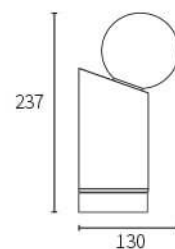

STRUCTURE

SOLID BRASS FINISH - MARBLE BASE
MARBLE AND GLASS
WHITE OPALIN GLASS
Ø90

ELECTRICAL EQUIPMENT

2W LED - INTEGRATED LED 2W - 150
LUMENS - 2800°K
2 - IP20
SWITCH ON CORD

DIMENSIONS IN MM

HEIGHT : 237
WIDTH : 100
DEPTH : 90
DIAMETER : 90