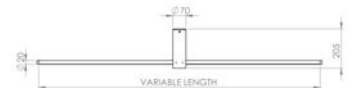

CROSS | CEILING LAMP

bs.living 

This model from the Cross range has the option of being either installed on the ceiling or on the wall. It is composed of a light tube that can be oriented towards the ceiling for indirect lighting, or towards the ground for direct lighting, thus allowing great modularity of use.

STRUCTURE

BLACK FINISH
STEEL JUNCTION PIECE -
ALUMINUM PROFILE WITH PMMA
DIFFUSER

ELECTRICAL EQUIPMENT

- 23W NOT DIMMABLE - 2240 LM -
2700°K
2 - IP20

DIMENSIONS IN MM

HEIGHT : 205
WIDTH : 1520

ref. PL-IV0011