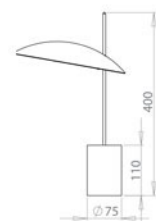

CLAM | LAMP

bs.living 

Clam is both a functional office desk lamp with an adjustable reflector and also a decorative table lamp with its discreet and very stylish design.

STRUCTURE

WHITE FINISH AND COPPER
ALUMINIUM REFLECTOR, TUBE
TUBE COPPER FINISH AND WHITE
MARBLE BASE
ALUMINIUM REFLECTOR

ELECTRICAL EQUIPMENT

- 4,5W LED NOT DIMMABLE - 450 LM -
3000°K
2 - IP20
WITH CORD SWITCH

DIMENSIONS IN MM

HEIGHT : 400
WIDTH : 250

ref. LP-IV0003