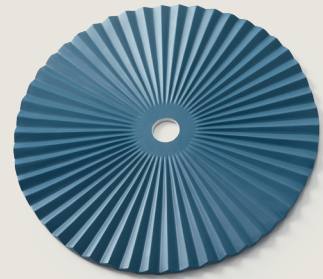

SIZES
Ø300

1096

MATERIAL
ALABASTER

FINISH
NATURAL

SIZES
Ø250
Ø350

1097

MATERIAL
CERAMIC

FINISH
CERAMIC

SIZE
Ø500

1141

MATERIAL
DRIED GRASS

SIZE
Ø300
Ø500

1143 / 1144

MATERIAL
BAMBOO

FINISH
NATURAL

SIZE
Ø400
Ø500