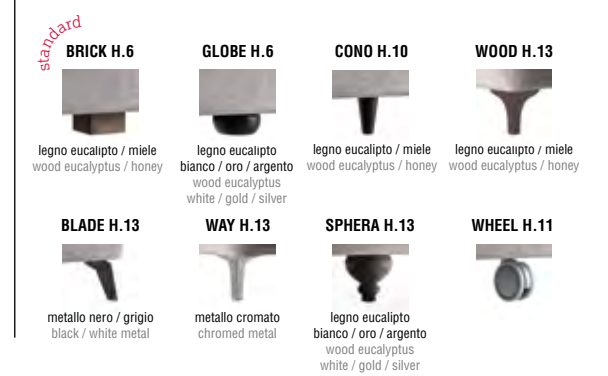

> **Sir** p. 164

Giroletto / Bedframe FLOOR