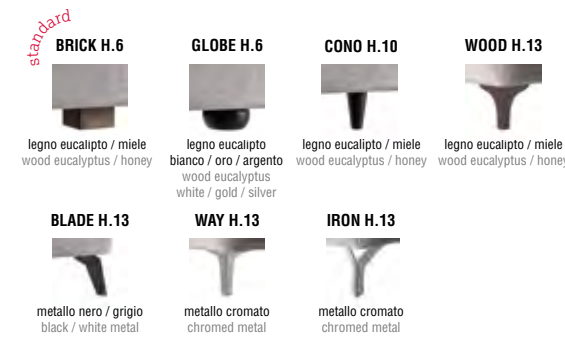

FLOOR Giroletto / Bedframe