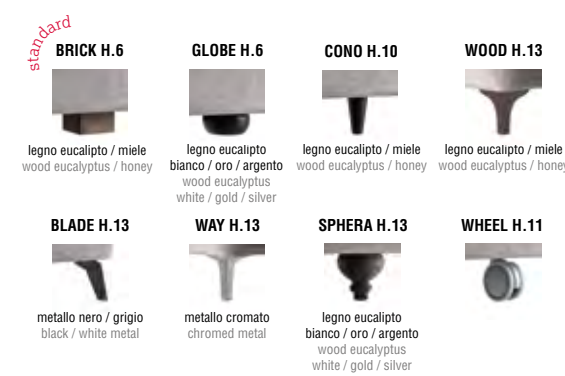

FLOOR Giroletto / Bedframe