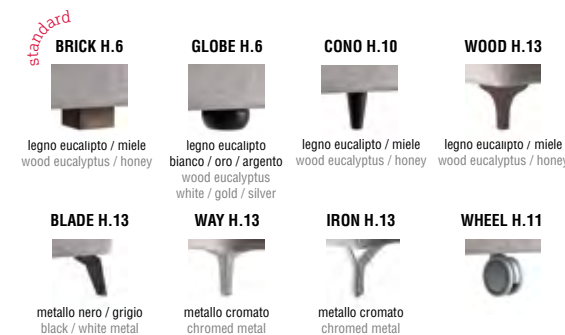

Letto imbottito disponibile con giroletto Floor, Fly e Box. Rivestimento in tessuto, textil e similpelle parzialmente sfoderabile. La versione Floor può utilizzare reti con meccanismo contenitore.

Upholstered bed available with Floor, Fly and Box ring. Partially removable cover in the fabric, textil, and artificial leather version. The version with Floor ring can use rests with box mechanism.

FLOOR Giroletto / Bedframe