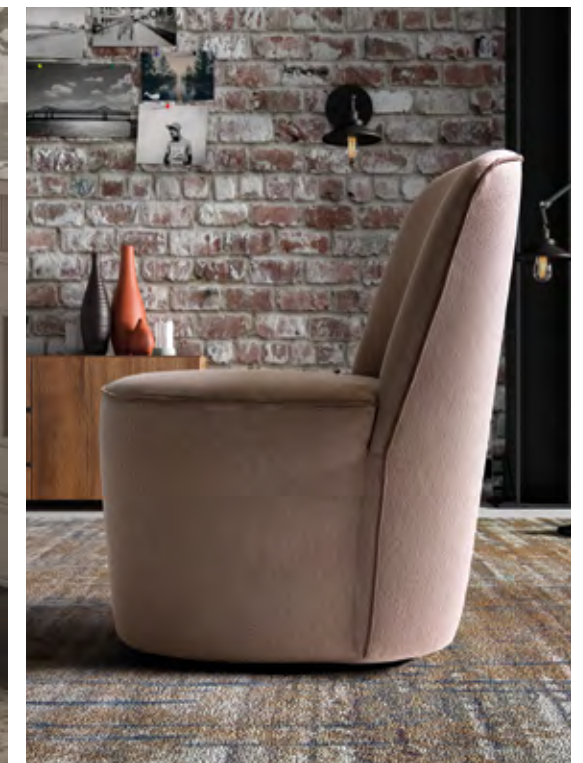

> **Kubik (Calvin)** pag. 100

> **Kubik (Break)** pag. 76

> **Leslie (Gap)** pag. 192

L 82 x P 76 x H 78
Tessuto Disco 24
Bordo tessuto Disco 31

L 82 x P 76 x H 78
Tessuto Dance 12
Bordo tessuto Body 02

L 82 x P 76 x H 78
Tessuto Denver 303
Bordo tessuto Disco 31

L 71 x P 78 x H 87
Tessuto Dress 06

L 71 x P 78 x H 87
Tessuto Dress 05

L 58 x P 67 x H 82
Tessuto Denver 404
Bordo tessuto Emmy 57

W 82 x D 76 x H 78
Fabric Disco 24
Piping fabric Disco 31

W 82 x D 76 x H 78
Fabric Dance 12
Piping fabric Body 02

W 82 x D 76 x H 78
Fabric Denver 303
Piping fabric Disco 31

W 71 x D 78 x H 87
Fabric Dress 06

W 71 x D 78 x H 87
Fabric Dress 05

W 58 x D 67 x H 82
Fabric Denver 404
Piping fabric Emmy 57