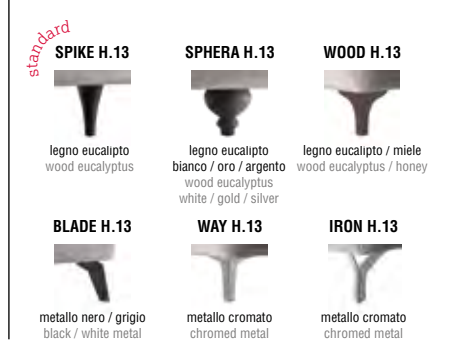

FLY Giroletto / Bedframe

> **Love** p. 110

Giroletto / Bedframe **FLOOR**