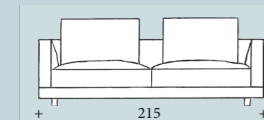

Laterale / sx
One arm sofa / left

Linea

Divano
Sofa