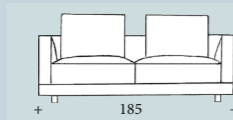

• ONDA (divano modulare/ modular sofa) – L/W 376 × P/D 200 × H 85 cm – Tessuto/fabric: Newport col. 15 cat F

Composto da/composition: isola dx 200x153/longue chair right 200x153 + pouf 70x107/footstool 70x107
+ isola sx 200x153/longue chair left 200x153

Linea

Divano
Sofa

Divano
Sofa

Laterale /sx
One arm sofa / left

Laterale / sx
One arm sofa / left

Laterale /sx
One arm sofa / left

Laterale /sx
One arm sofa / left

Elemento
Armless sofa