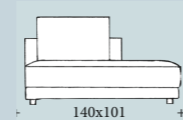

Laterale /sx
One arm sofa / left