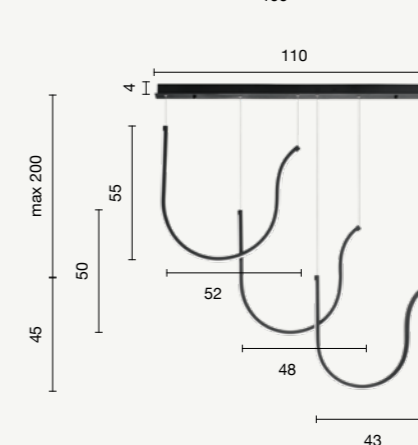

sospensione
suspension

SO.ARQUA/3R-ORO
SO.ARQUA/3R-NERO

power: 108W
voltage: 220-230V
light temperature: 3000K
nominal lumens: 10.900LM
effective lumens: 6540LM
dimmer: