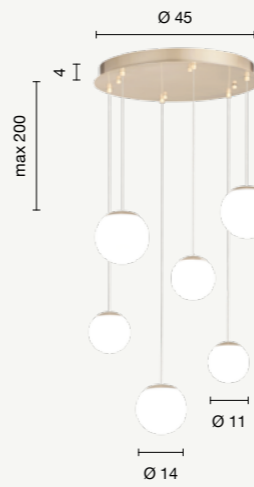

power: 25W  
voltage: 220-230V  
light temperature: 3000K  
nominal lumens: 2650LM  
effective lumens: 1590LM  
dimmer: N/A

sospensione  
suspension

**SO.SANTOS/6**

compatibile con 3 vetri ALFA piccolo e 3 vetri ALFA medi  
compatible with n° 3 small ALFA glasses and n° 3 medium ALFA glasses