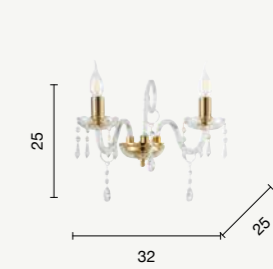

## Maria Teresa L6

**lampadario**  
chandelier  
**LP.MT/8L6PAST**  
power: 8 x E14  
voltage: 220-230V

**lampadario**  
chandelier  
**LP.MT/5L6PAST**  
power: 5 x E14  
voltage: 220-230V

**lampadario**  
chandelier  
**LP.MT/3L6PAST**  
power: 3 x E14  
voltage: 220-230V