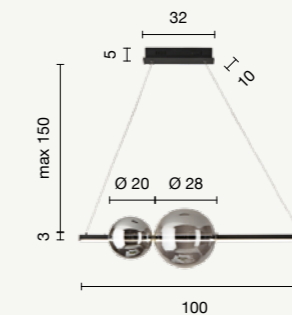

Sospensione a LED in metallo verniciato e vetro soffiato. Cavetti regolabili in lunghezza.
LED suspension in painted metal and blown glass. Length adjustable cables.

colore montatura e vetro
frame and glass color

nero black   fumè smoky

Fufi