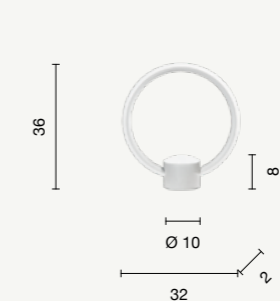

lumetto
table lamp

LT.OMEGA/B.CO
LT.OMEGA/ORO
LT.OMEGA/NERO

power: 18W
voltage: 220-230V
light temperature:
ORO e NERO 3000K
BIANCO CCT System 3000K - 4000K
nominal lumens: 1800LM
actual lumens: 900LM
dimmer: TOUCH