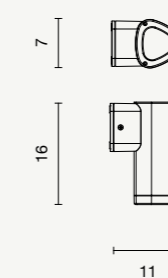

OUTDOOR
Rav

Applique per esterni in alluminio con diffusore in vetro. Disponibile in due colori: Silver, Nero.
Aluminum outdoor wall lamp with diffuser in glass. Available in two colours: Silver, Black.

colore montatura
frame color

- silver
  silver
- nero
  black

applique
wall lamp

AP.RAV/SILVER
AP.RAV/NERO
power: 1 x GU10
voltage: 220-230V

applique monoemissione
single emission wall lamp

- IP54
- 0,002 m³
- 0,5 kg