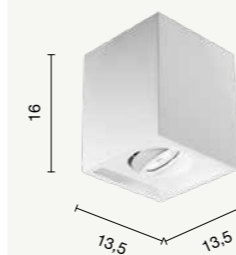

colore montatura  
frame color

bianco  
white

faretto  
spotlight  
**PL.SIRTA/B.CO**  
power: 1 x GU10  
voltage: 220-230V

MINIMAL  
Rumba

**Faretto da incasso in gesso verniciabile.**  
Recessed spotlight in paintable plaster.