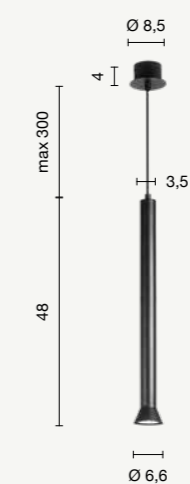

sospensione
suspension

SO.LILA/GR-BIANCO
SO.LILA/GR-ORO
SO.LILA/GR-NERO
power: 1 x GU10
voltage: 220-230V