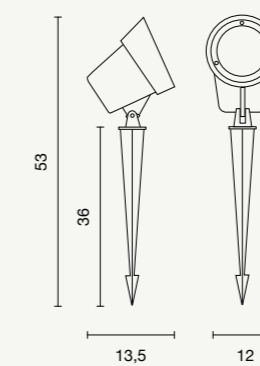

spot con picchetto
stake spot
PLT.GURU/MARR
PLT.GURU/NERO
power: 1 x GU10
voltage: 220-230V

- spot monoemissione
  single emission spot
- IP65
- 0,003 m³
- 0,5 kg