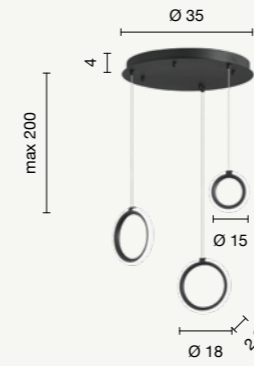

sospensione
suspension

SO.PINTA/3-ORO
SO.PINTA/3-NERO

compatibile con 1 vetro ALFA piccolo e 2 vetri ALFA medi
compatible with n° 1 small ALFA glass and n° 2 medium ALFA glasses

power: 25W
voltage: 220-230V
light temperature: 3000K
nominal lumens: 2500LM
effective lumens: 1470LM
dimmer: