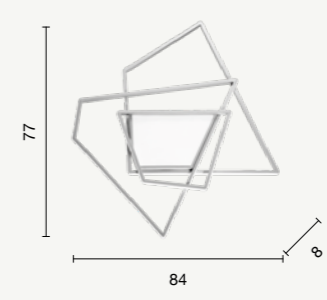

Collezione di plafoniere a LED in due colori, struttura in metallo e diffusore in acrilico e silicone. Plafoniere dimmerabili. La versione silver è disponibile in due varianti: 3000K e 4000K.
Collection of ceiling light LED in two colours, metal frame and acrylic, silicon diffuser. Dimmable ceiling lights. Silver version available in 3000K and 4000K.

colore montatura
frame color

- silver
  silver
- oro
  gold

Galaxy

plafoniera
ceiling light
PL.GALAXY/GRSIL3000
PL.GALAXY/GRSIL4000
PL.GALAXY/GRORO3000
power: 90W
voltage: 220-230V
light temperature:
ORO 3000K
SILVER 3000K; 4000K
nominal lumens: 8900LM
actual lumens: 3650LM
dimmer: