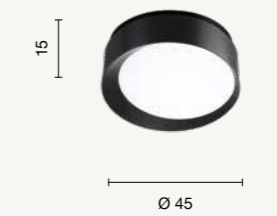

plafoniera
ceiling light
PL.LIRA/BIANCO-PC
PL.LIRA/NERO-PC
power: 30W
voltage: 220-230V
light temperature: 3000K
nominal lumens: 3000LM
actual lumens: 1750LM
dimmer: