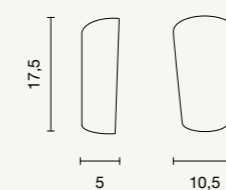

OUTDOOR

Pic

Applique a LED da esterno in alluminio verniciato con diffusore in policarbonato. Doppia emissione luminosa. Disponibile in diversi colori.
LED outdoor wall lamp in painting aluminum with polycarbonate diffuser. Double light emission. Available in different colours.

colore montatura
frame color

- bianco
  white
- silver
  silver
- nero
  black

applique
wall lamp

AP.PIC/B.CO
AP.PIC/SILVER
AP.PIC/NERO

power: 11W
voltage: 220-230V
light temperature: 4000K
nominal lumens: 1050LM
actual lumens: 630LM

applique biemissione
double emission wall lamp

Beam
90°

IP65

30.000

0,001 m³

0,5 kg

Pic