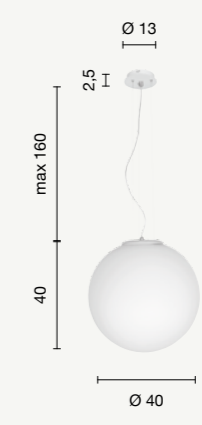

sospensione
suspension
SO.AREA/40
power: 1 x E27
voltage: 220-230V