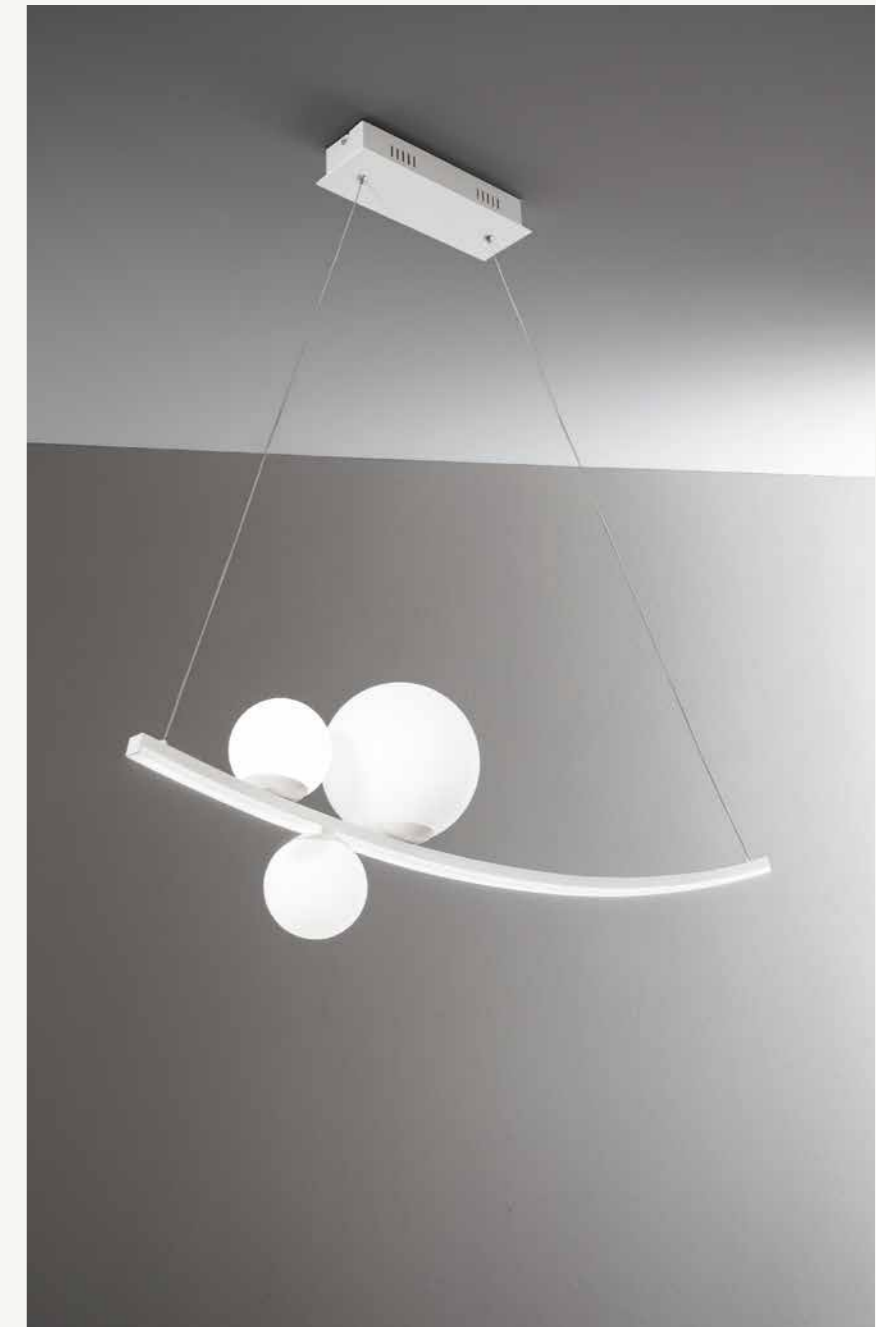

sospensione
suspension

SO.ALTALENA/B.CO
SO.ALTALENA/ORO
SO.ALTALENA/ORO4000

power: 48W
voltage: 220-230V
light temperature:
BIANCO 3000K
ORO 3000K; 4000K
nominal lumens: 4200LM
actual lumens: 2947LM
dimmer: