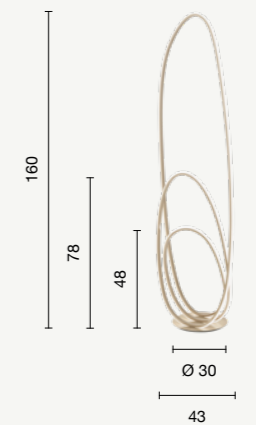

piantana
floor lamp
PT.GOLDEN/ORO
power: 45W
voltage: 220-230V
light temperature: 3000K
nominal lumens: 4250LM
actual lumens: 2085LM
dimmer: