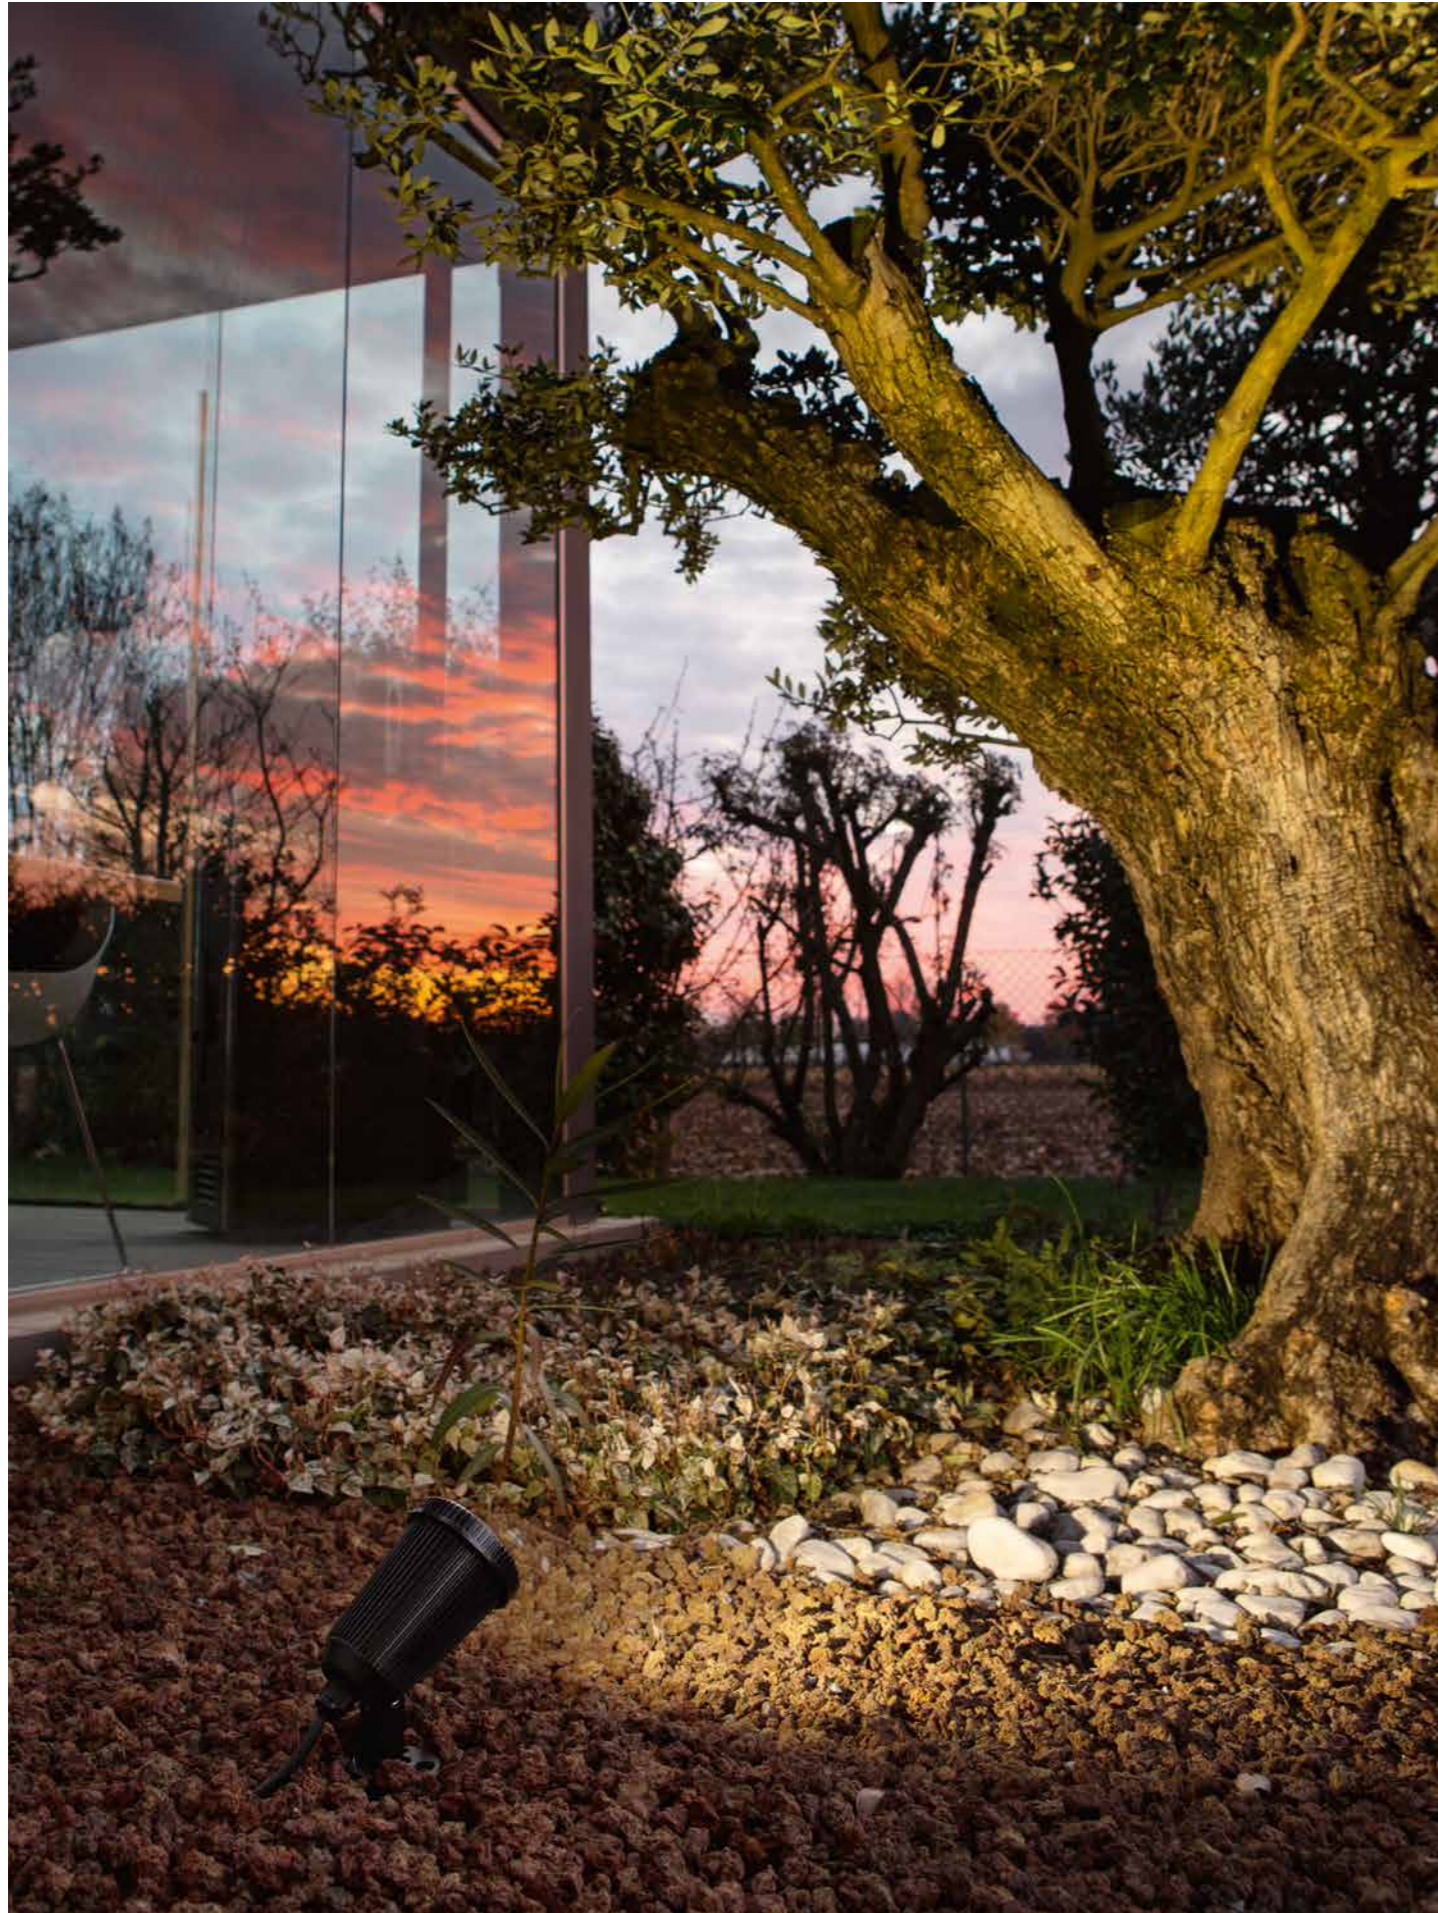

OUTDOOR
Goa

Spot da esterno in ABS e policarbonato, fissabile a picchetto.
Outdoor spot in ABS and polycarbonate, fixable to a picket.

Goa

colore montatura
frame color

■ nero
black