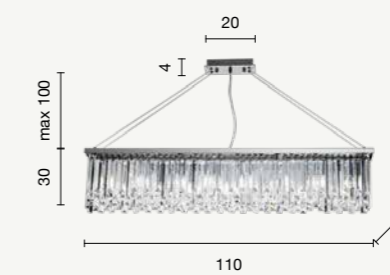

lampadario
chandelier
SO.BATIDA/GR
power: 8 x E14
voltage: 220-230V