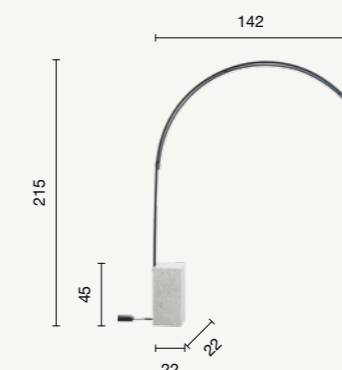

piantana
floor lamp

PT.BIBLIO/MARM.ORO
PT.BIBLIO/MARM.NERO

power: 33W
voltage: 220-230V
light temperature: 3000K
nominal lumens: 2780LM
effective lumens: 1380LM
dimmer: