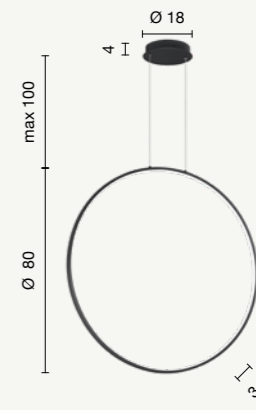

sospensione
suspension

SO.NOVA/V-80ORO
SO.NOVA/V-80NERO

power: 38W
voltage: 220-230V
light temperature: 3000K
nominal lumens: 3800LM
effective lumens: 2380LM
dimmer: