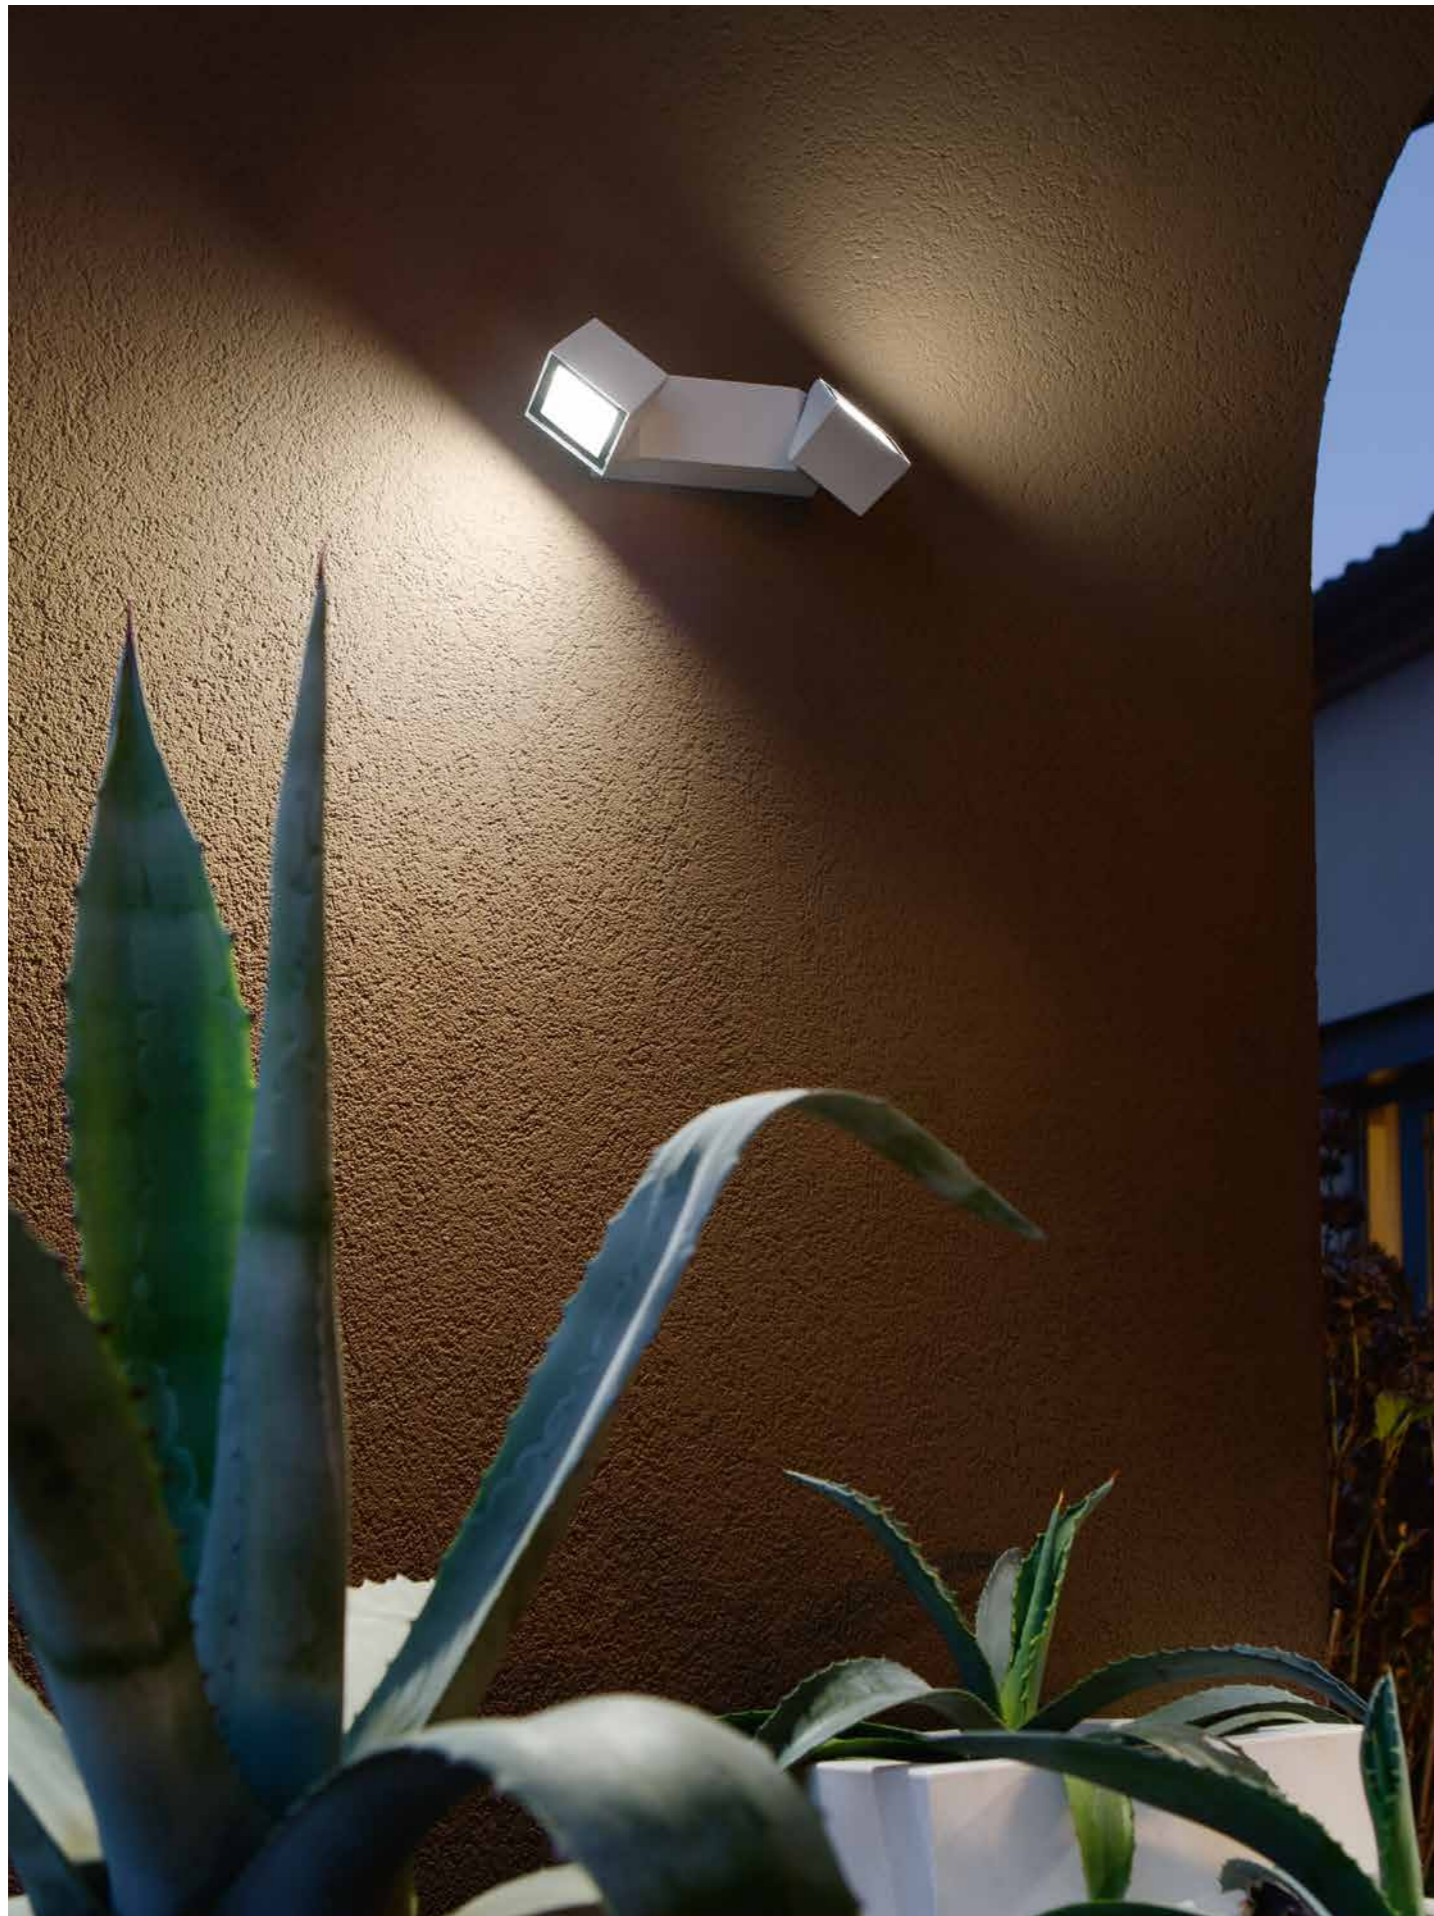

Steve

colore montatura  
frame color

- bianco  
white
- silver  
silver
- marrone  
brown

applique  
wall lamp  
**AP.STEVE/B.CO**  
**AP.STEVE/SILVER**  
**AP.STEVE/MARRONE**  
power: 6W LED  
voltage: 220-230V  
light temperature: 4000K  
nominal lumens: 600LM  
actuals lumens: 380LM