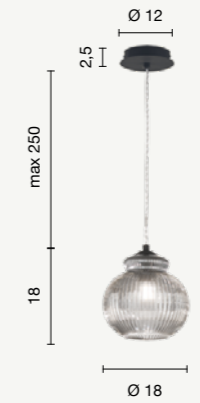

Collezione modulare basata su tre forme di vetro soffiato. Compatibile con le nostre basi per soffitto ed accessori fermacavo che consentono di creare soluzioni personalizzate. Montatura metallica. Cavi regolabili.

Modular collection based on three shape of blow glass. Compatible with our ceiling bases and cable clamp accessories, which allow you to create customizer solutions. Metal frame, adjustable cables.

colore montatura, vetri e filo
frame, glass and wire colours

	nero black	vetro trasparente con filo a treccia trasparente transparent glass with transparent stranded wire
	nero black	vetro fumé con filo a treccia trasparente smoky glass with transparent stranded wire
	nero black	vetro ambra con filo a treccia trasparente amber glass with transparent stranded wire
	nero black	vetro ottanio con filo a treccia trasparente octane glass with transparent stranded wire
	bianco white	vetro bianco opaco con filo a treccia trasparente opal glass with transparent stranded wire

Scopri le soluzioni personalizzabili con le nostre basi per sospensioni multiple a pagina 232
Discover our customisable solutions with our bases for multiple suspensions on page 232

sospensione
suspension

SO.MADAGASCAR/1-TR
SO.MADAGASCAR/1-AM
SO.MADAGASCAR/1-FM
SO.MADAGASCAR/1-OP
SO.MADAGASCAR/1-OT

power: 1 x E14
voltage: 220-230V