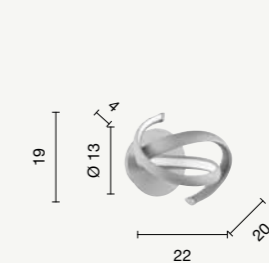

applique
wall lamp

AP.LUMEN

power: 10W
voltage: 220-230V
light temperature: 3000K
nominal lumens: 1000LM
actual lumens: 503LM
dimmer: N/A