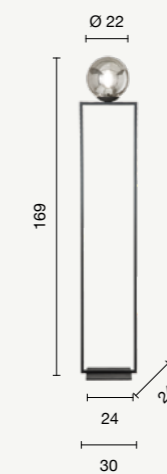

piantana
floor lamp

PT.SHIRLEY/ORO
PT.SHIRLEY/NERO

power: 1 x E27
voltage: 220-230V