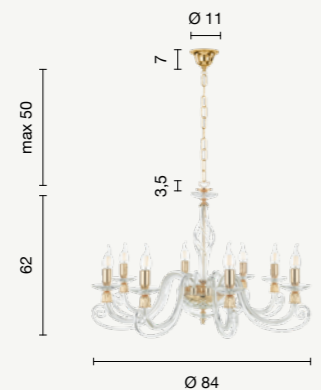

lampadario
chandelier
LP.1306/8-BCO
LP.1306/8-CR
LP.1306/8-OTT
LP.1306/8-FUME

LP.1306/8
power: 8 x E14
voltage: 220-230V