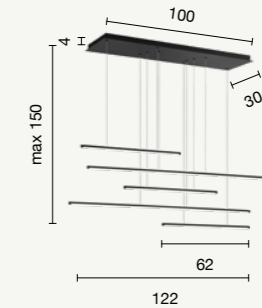

colore montatura  
frame color

- oro  
gold
- nero  
black

Genius

sospensione  
suspension

**SO.GENIUS/V-ORO**  
**SO.GENIUS/V-NERO**

power: 10W  
voltage: 220-230V  
light temperature: 3000K  
nominal lumens: 1000LM  
effective lumens: 500LM  
dimmer: