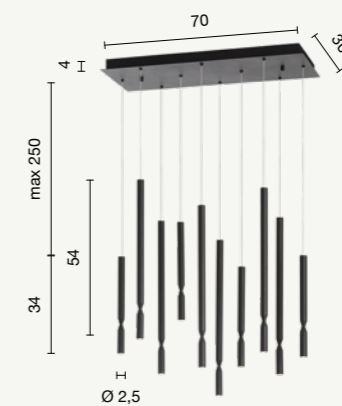

sospensione
suspension

SO.TUBIC/10-BCO.ORO
SO.TUBIC/10-ORO
SO.TUBIC/10-NERO

power: 10 x 7W
voltage: 220-230V
light temperature: 3000K
nominal lumens: 7700LM
effective lumens: 4260LM
dimmer: