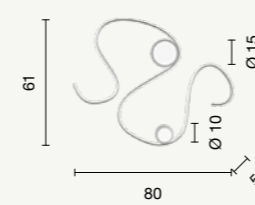

colore montatura  
frame color

- silver  
silver
- oro  
gold

sospensione  
suspension

**SO.SNAKE/SILVER**  
**SO.SNAKE/ORO**

power: 40W  
voltage: 220-230V  
light temperature: 3000K  
nominal lumens: 4000LM  
actual lumens: 2150LM  
dimmer: