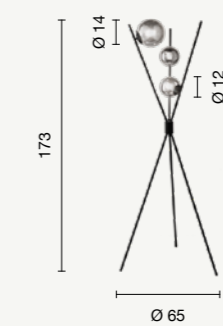

	bianco white	bianco white
	oro gold	bianco white
	nero black	fumè smoky

piantana  
floor lamp

**PT.COROLLA/B.CO**  
**PT.COROLLA/ORO**  
**PT.COROLLA/NERO**

power: 3 x E14  
voltage: 220-230V

APPLIQUES WALL LAMPS