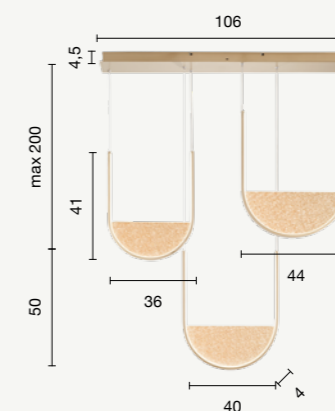

sospensione
suspension

SO.LOTUS/3R-ORO
SO.LOTUS/3R-NERO

power: 108W
voltage: 220-230V
light temperature: 3000K
nominal lumens: 10.800LM
effective lumens: 6540LM
dimmer: