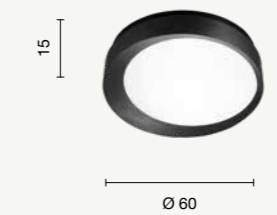

plafoniera
ceiling light
PL.LIRA/BIANCO-MD
PL.LIRA/NERO-MD
power: 60W
voltage: 220-230V
light temperature: 3000K
nominal lumens: 6000LM
actual lumens: 3050LM
dimmer: