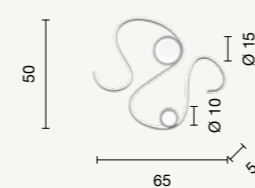

plafoniera
ceiling light

PL.SNAKE.65/SILVER
PL.SNAKE.65/ORO

power: 26W
voltage: 220-230V
light temperature: 3000K
nominal lumens: 2600LM
actual lumens: 1380LM
dimmer: