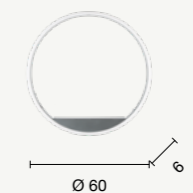

plafoniera
ceiling light

PL.MINUS/PC-SILVER
PL.MINUS/PC-ORO

power: 48W
voltage: 220-230V
light temperature:
SILVER CCT SYSTEM 3000K-4000K
ORO 3000K
nominal lumens: 4400LM
actual lumens: 2050LM
dimmer: