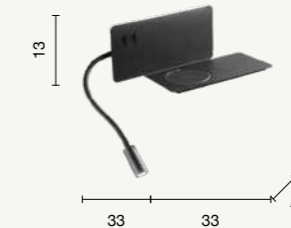

applique
wall lamp

DX
AP.FLAT/D-BIANCO
AP.FLAT/D-NERO

SX
AP.FLAT/S-BIANCO
AP.FLAT/S-NERO

power: 6W + 3W LED
voltage: 220-230V
light temperature: 3000K
nominal lumens: 900LM
actual lumens: 790LM
dimmer: N/A