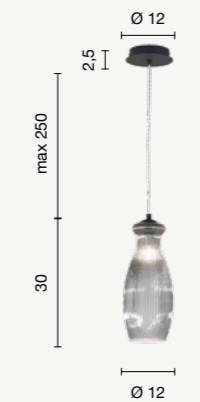

sospensione
suspension

SO.MADAGASCAR/3-TR
SO.MADAGASCAR/3-AM
SO.MADAGASCAR/3-FM
SO.MADAGASCAR/3-OP
SO.MADAGASCAR/3-OT

power: 1 x E14
voltage: 220-230V