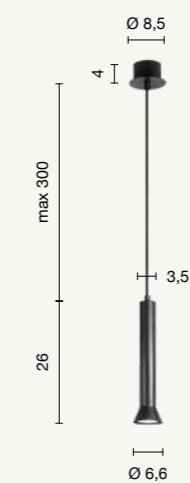

Collezione modulare in metallo basata su diverse dimensioni e diversi colori di sospensioni. Compatibile con le nostre basi per soffitto ed accessori fermacavo che consentono di creare soluzioni personalizzate. Montatura metallica. Cavi regolabili.

Modular metal collection based on different sizes and different suspension colours. Compatible with our ceiling bases and cable clamp accessories to create customised solutions. Metal frame. Adjustable cables.

colore montatura e filo
frame and wire color

	bianco con filo trasparente white with transparent wire
	oro con filo trasparente gold with transparent wire
	nero con filo nero black with black wire

Scopri le soluzioni personalizzabili con le nostre basi per sospensioni multiple a pagina 314
Discover our customisable solutions with our bases for multiple suspensions on page 314

sospensione
suspension

SO.LILA/PC-BIANCO
SO.LILA/PC-ORO
SO.LILA/PC-NERO
power: 1 x GU10
voltage: 220-230V