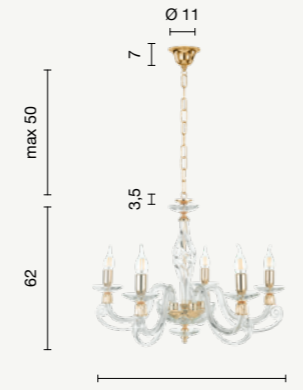

lampadario
chandelier
LP.1306/8-BCO
LP.1306/8-CR
LP.1306/8-OTT
LP.1306/8-FUME

LP.1306/8
power: 8 x E14
voltage: 220-230V

lampadario
chandelier
LP.1306/5-BCO
LP.1306/5-CR
LP.1306/5-OTT
LP.1306/5-FUME

LP.1306/5
power: 5 x E14
voltage: 220-230V