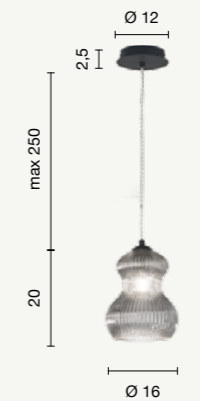

sospensione
suspension

SO.MADAGASCAR/2-TR
SO.MADAGASCAR/2-AM
SO.MADAGASCAR/2-FM
SO.MADAGASCAR/2-OP
SO.MADAGASCAR/2-OT

power: 1 x E14
voltage: 220-230V