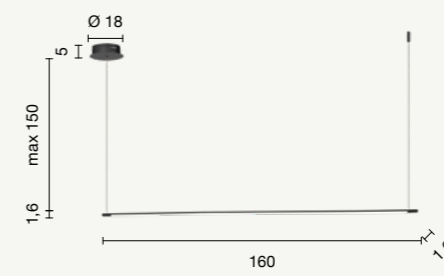

sospensione
suspension

SO.GENIUS/160-ORO
SO.GENIUS/160-NERO

power: 28W
voltage: 220-230V
light temperature: 3000K
nominal lumens: 2800LM
effective lumens: 1420LM
dimmer: