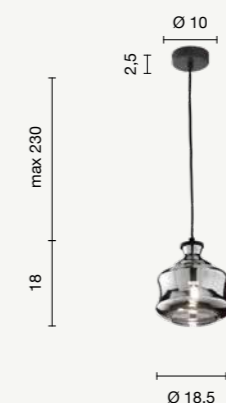

sospensione
suspension
SO.PIN/C-AMBRA
SO.PIN/C-FUME
power: 1 x E14
voltage: 220-230V