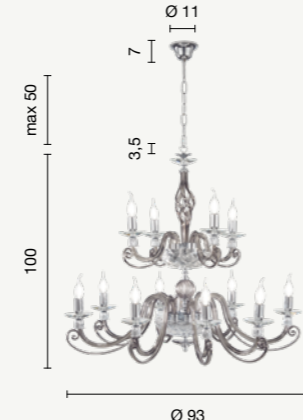

lampadario
chandelier
LP.1306/12-BCO
LP.1306/12-CR
LP.1306/12-OTT
LP.1306/12-FUME

LP.1306/12
power: 12 x E14
voltage: 220-230V

lampadario
chandelier
LP.1306/8+4-BCO
LP.1306/8+4-CR
LP.1306/8+4-OTT
LP.1306/8+4-FUME

LP.1306/8+4
power: 12 x E14
voltage: 220-230V