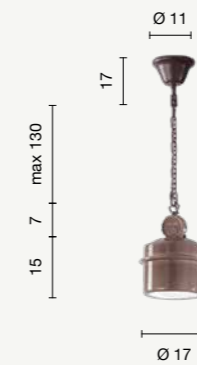

CONTEMPORARY

Oil

Sospensione in ceramica smaltata. Montatura in metallo verniciato. Regolabile in lunghezza. Disponibile in diversi colori.
Glazed ceramic suspension. Painted metal frame. Height adjustable. Available in different colours.

Oil

colore montatura e ceramica
frame and ceramic color

	marrone brown	bordeaux bordeaux
	marrone brown	fango mud
	marrone brown	ottanio octane
	marrone brown	tortora dove gray

sospensione
suspension
SO.OIL/BORDEAUX
SO.OIL/FANGO
SO.OIL/OTTANIO
SO.OIL/TORT.
power: 1 x E27
voltage: 220-230V