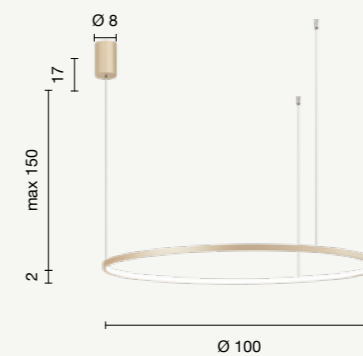

sospensione
suspension

SO.SOEL/100-BIANCO
SO.SOEL/100-ORO

power: 47W
voltage: 220-230V
light temperature:
BIANCO 3000-4000K CCT
ORO 3000K
nominal lumens: 4700LM
effective lumens: 2820LM
dimmer: