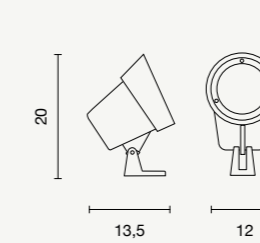

Spot for outdoor, on the floor or on the stake, aluminum frame, glass diffuser and plastic front deflector.

colore montatura  
frame color

- marrone  
brown
- nero  
black

spot  
spot  
**SPOT.GURU/MARR**  
**SPOT.GURU/NERO**  
power: 1 x GU10  
voltage: 220-230V