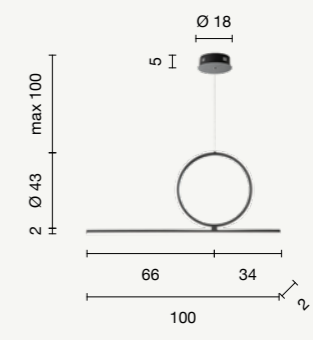

sospensione
suspension

SO.ACROBAT.40/SILVER
SO.ACROBAT.40/ORO
SO.ACROBAT.40/NERO

power: 35W
voltage: 220-230V
light temperature:
NERO, ORO 3000K
SILVER CCT 3000K - 4000K
nominal lumens: 3500LM
actual lumens: 1700LM
dimmer: