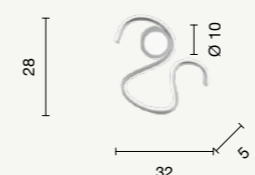

applique
wall lamp

AP.SNAKE/SILVER
AP.SNAKE/ORO

power: 12W
voltage: 220-230V
light temperature: 3000K
nominal lumens: 1200LM
actual lumens: 720LM
dimmer: N/A