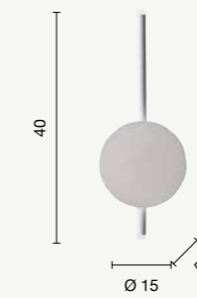

# James

Applique a LED in metallo verniciato.  
Disponibile in diversi colori.  
LED wall lamp in painted metal.  
Available in different colours.

James

colore montatura  
frame color

-  bianco  
white
-  oro  
gold
-  nero  
black