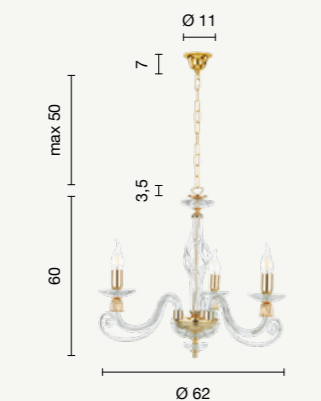

lampadario
chandelier
LP.1306/3-BCO
LP.1306/3-CR
LP.1306/3-OTT
LP.1306/3-FUME

LP.1306/3
power: 3 x E14
voltage: 220-230V