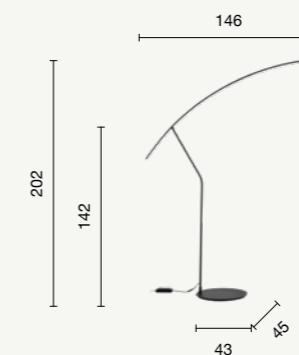

piantana
floor lamp

PT.FOLAGA/B.CO
PT.FOLAGA/ORO
PT.FOLAGA/NERO

power: 30W
voltage: 220-230V
light temperature: 3000K
nominal lumens: 2450LM
effective lumens: 1230LM
dimmer: