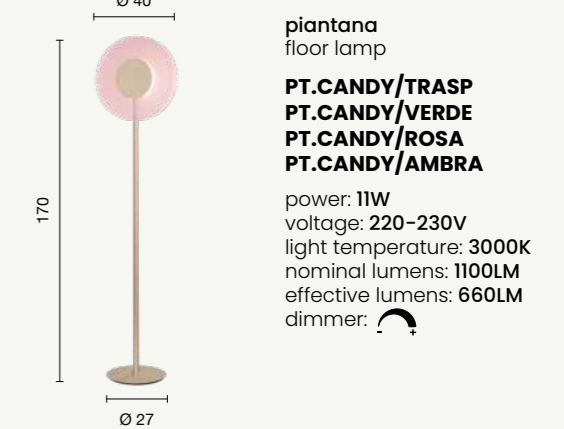

sospensione
suspension

MULTICOLOR

SO.CANDY/6

power: 40W
voltage: 220-230V
light temperature: 3000K
nominal lumens: 4000LM
effective lumens: 2420LM
dimmer:

sospensione
suspension

MULTICOLOR

SO.CANDY/RG.6

power: 40W
voltage: 220-230V
light temperature: 3000K
nominal lumens: 4000LM
effective lumens: 2420LM
dimmer: