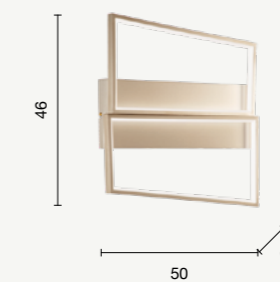

plafoniera
ceiling light

PL.SQUARE/PC-B.CO
PL.SQUARE/PC-ORO

power: 34W
voltage: 220-230V
light temperature: 3000K
nominal lumens: 3300LM
actual lumens: 1600LM
dimmer: