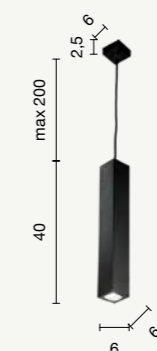

sospensione
suspension

SO.ALOA/GR-B.CO
SO.ALOA/GR-ORO
SO.ALOA/GR-NERO

power: 1 x GU10
voltage: 220-230V