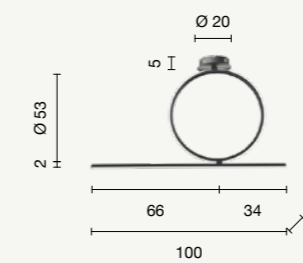

plafoniera
ceiling light

PL.ACROBAT.50/SILVER
PL.ACROBAT.50/ORO
PL.ACROBAT.50/NERO

power: 42W
voltage: 220-230V
light temperature:
NERO, ORO 3000K
SILVER CCT 3000K - 4000K
nominal lumens: 4200LM
actual lumens: 2100LM
dimmer: