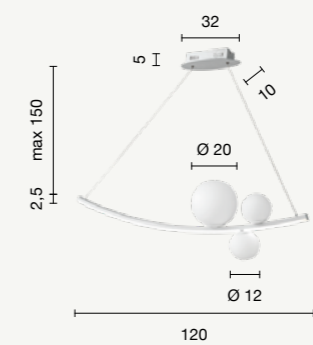

sospensione
suspension

SO.ALTALENA/B.CO
SO.ALTALENA/ORO
SO.ALTALENA/ORO4000

power: 48W
voltage: 220-230V
light temperature:
BIANCO 3000K
ORO 3000K; 4000K
nominal lumens: 4200LM
actual lumens: 2947LM
dimmer: