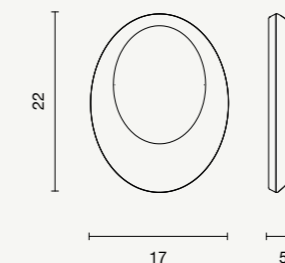

OUTDOOR
Shell

Applique LED per esterni in alluminio con diffusore in policarbonato.
Disponibile in due colori: Silver, Nero.
Aluminum outdoor LED wall lamp with polycarbonate diffuser.
Available in two colours: Silver, Black.

colore montatura
frame color

- silver
  silver
- nero
  black

applique
wall lamp

AP.SHELL/SILVER
AP.SHELL/NERO

power: 13W LED
voltage: 220-230V
light temperature: 4000K
nominal lumens: 1200LM
actual lumens: 630LM

applique monoemissione
single emission wall lamp

Beam
360°

IP65

30.000

0,005 m³

1 kg