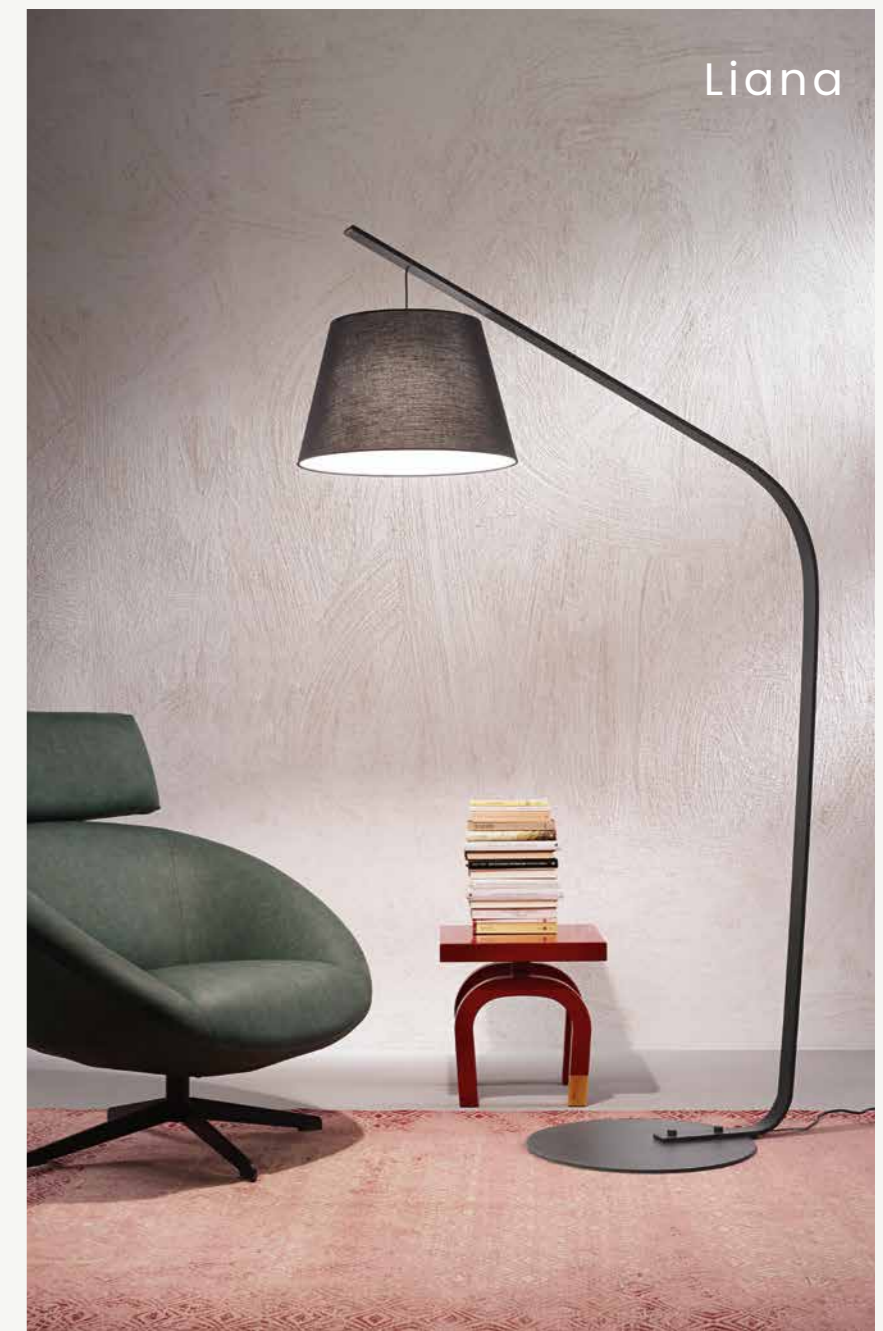

Liana

piantana
floor lamp
PT.LIANA/B.CO
PT.LIANA/NERO
power: 1 x E27
voltage: 220-230V