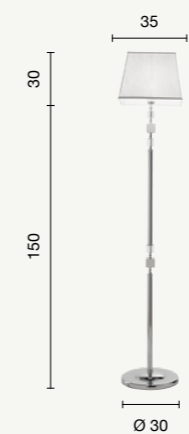

piantana
floor lamp
PT.LIVIA/1BL
PT.LIVIA/TOR
PT.LIVIA/FUME
PT.LIVIA/OTT
power: 1 x E27
voltage: 220-230V