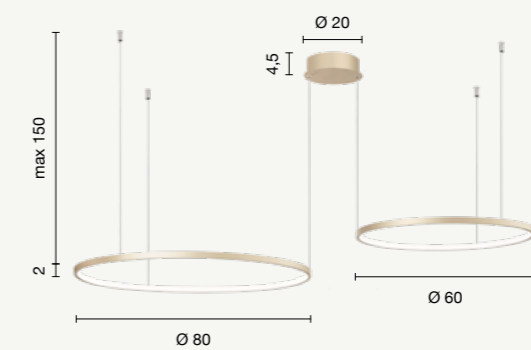

sospensione
suspension

SO.SOEL/2-BIANCO
SO.SOEL/2-ORO

power: 28+38W (66W)
voltage: 220-230V
light temperature:
BIANCO 3000-4000K CCT
ORO 3000K
nominal lumens: 6600LM
effective lumens: 3960LM
dimmer: