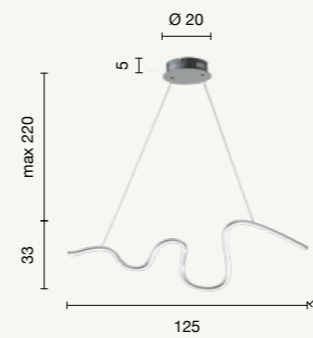

Collezione a LED dimmerabile, struttura in metallo e diffusori in acrilico e silicone. Disponibile in due colori.
Dimmable LED collection, with painted metal structure and acrylic, silicone diffuser. Available in two colours.

colore montatura
frame color

- silver
  silver
- oro
  gold

sospensione
suspension

SO.SNAKE/SILVER
SO.SNAKE/ORO

power: 40W
voltage: 220-230V
light temperature: 3000K
nominal lumens: 4000LM
actual lumens: 2150LM
dimmer: