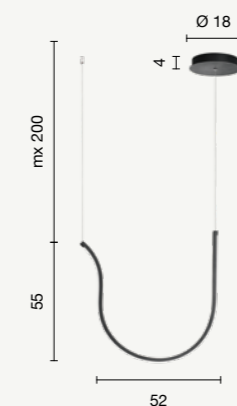

Collezione LED in metallo verniciato. Disponibile nella versione singola o in multipli. Cavetti regolabili in lunghezza.
LED collection in painted metal. Available in single or multiple elements versions. Length-adjustable cables.

colore montatura
colore montatura

oro
gold

nero
black