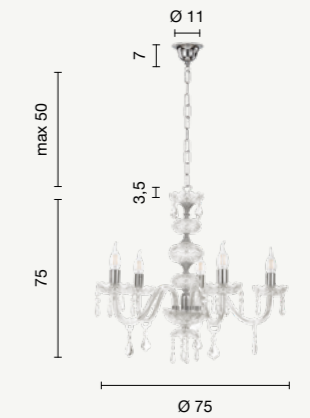

lampadario chandelier
LP.DALLAS/5CR
LP.DALLAS/5OR
power: 5 x E14
voltage: 220-230V