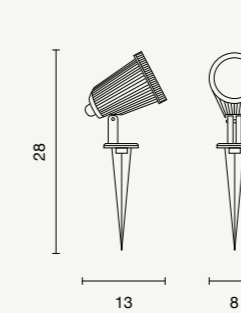

spot con picchetto
stake spot

SPOT.GOA
power: 1 x GU10
voltage: 220-230V

spot monoemissione
single emission spot

IP65

0,003 m³

0,4 kg