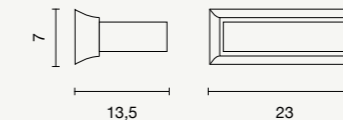

OUTDOOR

Nic

Applique a LED da esterno in alluminio verniciato con diffusore in policarbonato. Doppia emissione luminosa. Disponibile in diversi colori.
LED outdoor wall lamp in painted aluminum with polycarbonate diffuser. Double light emission. Available in different colours.

colore montatura
frame color

- bianco
  white
- silver
  silver
- nero
  black

Nic

applique
wall lamp

AP.NIC/B.CO
AP.NIC/SILVER
AP.NIC/NERO

power: 13W LED
voltage: 220-230V
light temperature: 4000K
nominal lumens: 1200LM
actual lumens: 916LM

applique biemissione
double emission wall lamp

Beam
258°

IP65

30.000

0,003 m³

1 kg