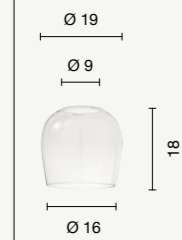

ALFA/PC-TRASP

ALFA/PC-OTTANIO

ALFA/PC-VERDE

ALFA/PC-AMBRA

ALFA/PC-FUME

Vetro ALFA medio
ALFA medium glass