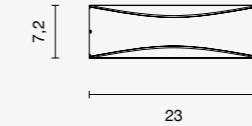

OUTDOOR
Bios

Applique LED per esterni in alluminio con doppia emissione in policarbonato. Disponibile in due colori: Silver, Nero.
Outdoor LED wall lamp in aluminum with polycarbonate emission. Available in two versions: Silver, Black.

Bios

colore montatura
frame color

- silver
  silver
- nero
  black

applique
wall lamp
AP.BIOS/SILVER
AP.BIOS/NERO
power: 10W
voltage: 220-230V
light temperature: 4000K
nominal lumens: 910LM
actual lumens: 344LM

- **applique biemissione**
  double emission wall lamp
- **Beam**
  120°
- IP65
- 30.000
- 0,002 m³
- 0,5 kg