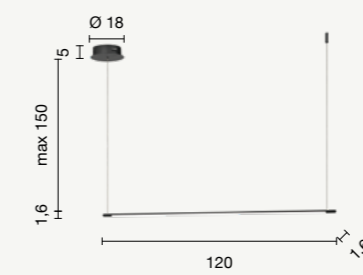

sospensione
suspension

SO.GENIUS/120-ORO
SO.GENIUS/120-NERO

power: 20W
voltage: 220-230V
light temperature: 3000K
nominal lumens: 2000LM
effective lumens: 1030LM
dimmer: