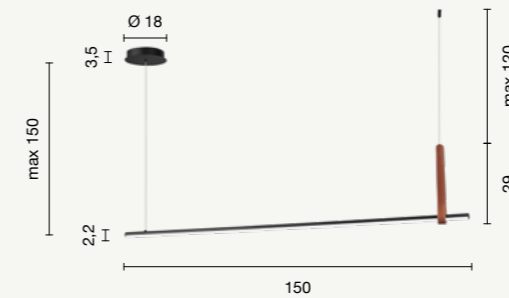

sospensione
suspension
SO.REGOLI/150
power: 24W
voltage: 220-230V
light temperature: 3000K
nominal lumens: 2400LM
effective lumens: 1350LM
dimmer: