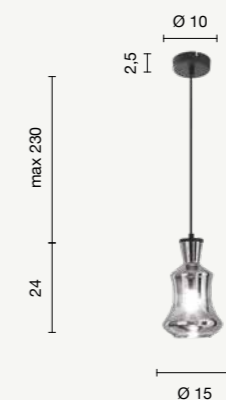

sospensione
suspension
SO.PIN/B-AMBRA
SO.PIN/B-FUME
power: 1 x E14
voltage: 220-230V