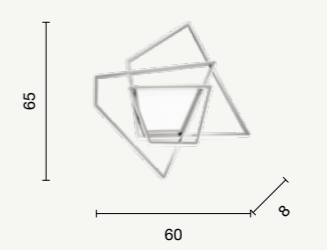

plafoniera
ceiling light
PL.GALAXY/MD-SILVER
PL.GALAXY/MD4000SL
PL.GALAXY/MD-ORO
power: 67W
voltage: 220-230V
light temperature:
ORO 3000K
SILVER 3000K; 4000K
nominal lumens: 6720LM
actual lumens: 2690LM
dimmer: