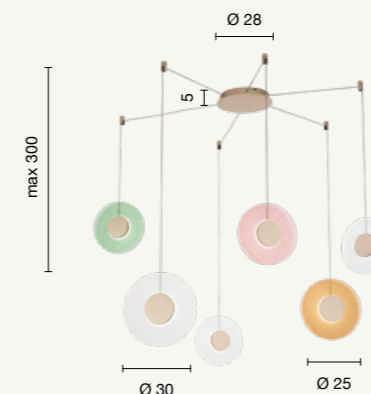

sospensione
suspension

MULTICOLOR

SO.CANDY/6

power: 40W
voltage: 220-230V
light temperature: 3000K
nominal lumens: 4000LM
effective lumens: 2420LM
dimmer:

sospensione
suspension

MULTICOLOR

SO.CANDY/RG.6

power: 40W
voltage: 220-230V
light temperature: 3000K
nominal lumens: 4000LM
effective lumens: 2420LM
dimmer: