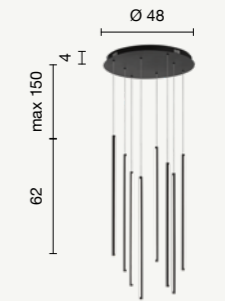

sospensione
suspension

SO.GENIUS/8-ORO
SO.GENIUS/8-NERO

power: 68W
voltage: 220-230V
light temperature: 3000K
nominal lumens: 6800LM
effective lumens: 3450LM
dimmer: