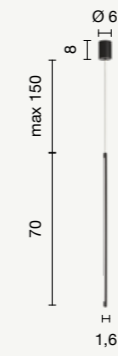

colore montatura  
frame color

- oro  
gold
- nero  
black

Genius

sospensione  
suspension

**SO.GENIUS/V-ORO**  
**SO.GENIUS/V-NERO**

power: 10W  
voltage: 220-230V  
light temperature: 3000K  
nominal lumens: 1000LM  
effective lumens: 500LM  
dimmer: