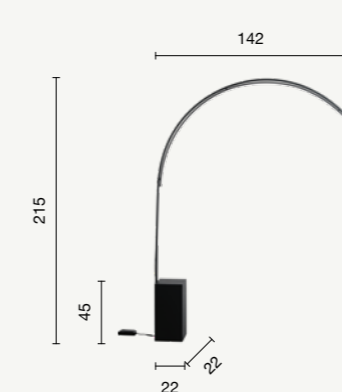

Piantana LED in metallo verniciato, dimmerabile. Disponibile in due colori combinabili con la base in tinta oppure con la base in marmo ceppo di grè.
Painted metal LED floor lamp, dimmable. Available in two colours that can be combined with the matching base or with the ceppo di grè marble base.

colore montatura e base
frame and base color

	oro gold	base oro gold base
	nero black	base nero black base

	oro gold	base in ceppo di grè base in ceppo di grè
	nero black	base in ceppo di grè base in ceppo di grè

Biblio

piantana
floor lamp

PT.BIBLIO/ORO
PT.BIBLIO/NERO

power: 33W
voltage: 220-230V
light temperature: 3000K
nominal lumens: 2780LM
effective lumens: 1380LM
dimmer: