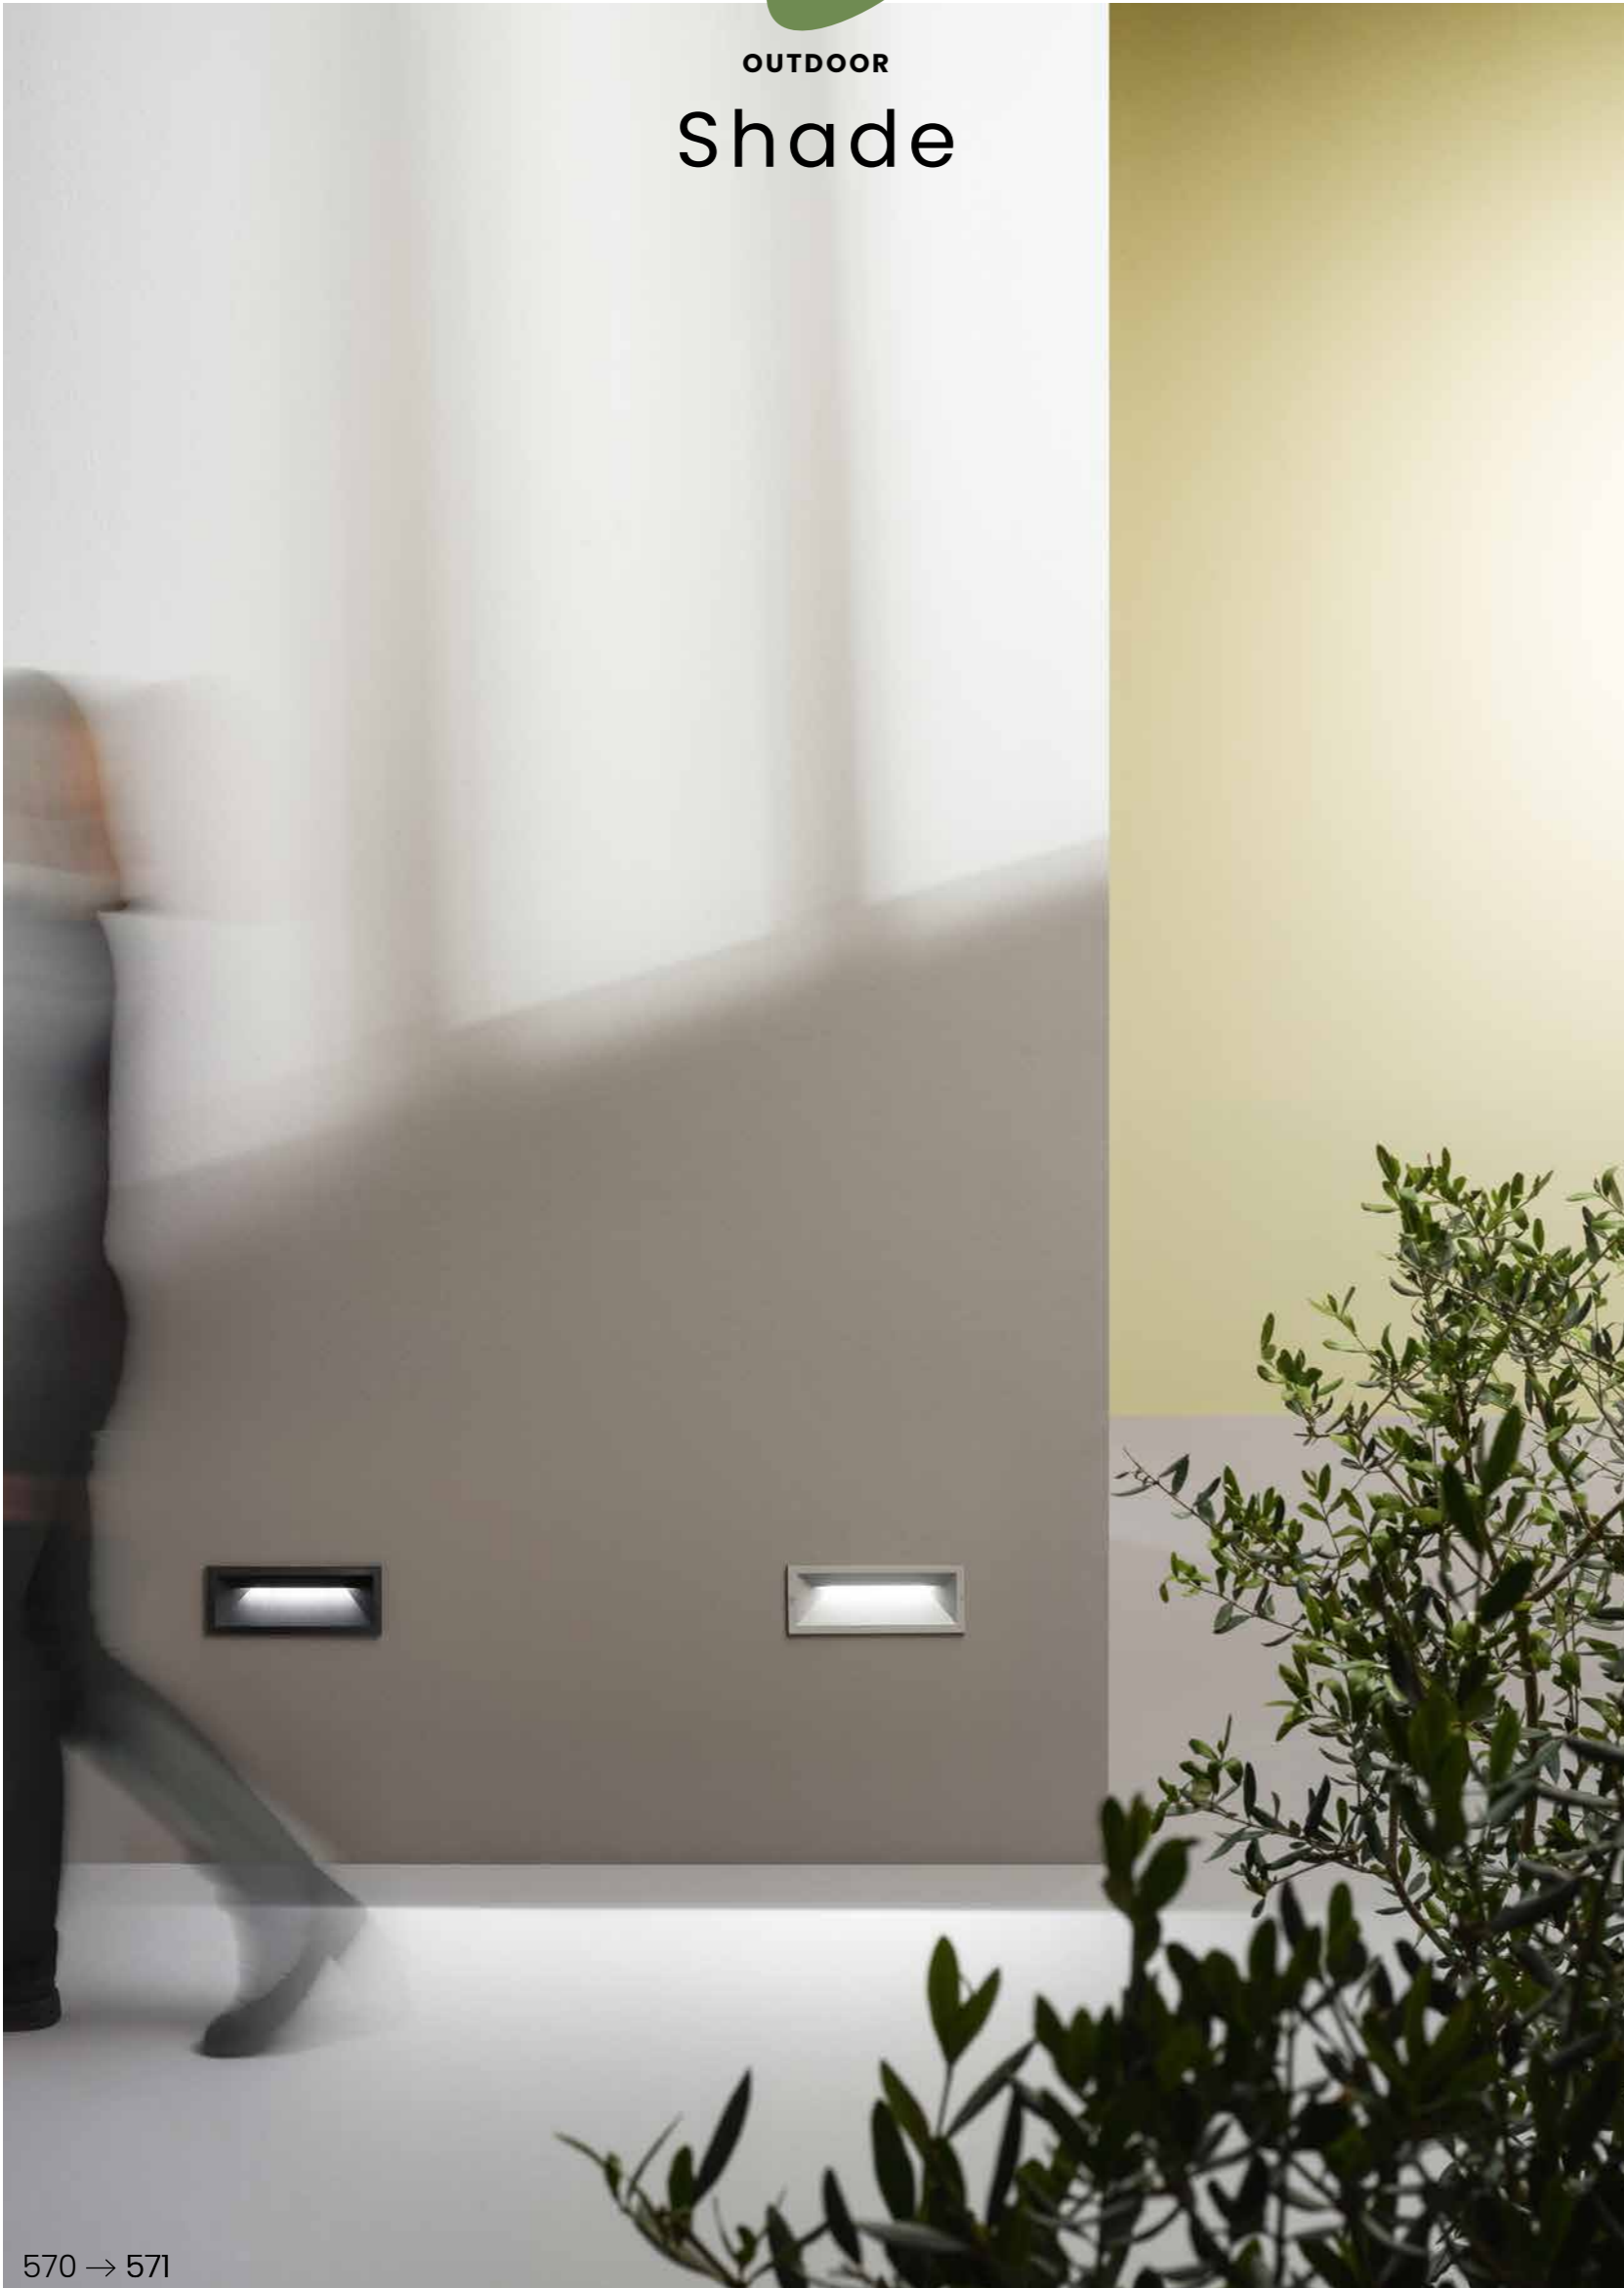

**SPOT.GOA**  
power: 1 x GU10  
voltage: 220-230V

spot monoemissione  
single emission spot

IP65

0,003 m<sup>3</sup>

0,4 kg

OUTDOOR  
Shade

Applique LED per esterni in alluminio con diffusore in policarbonato. Disponibile in diversi colori.  
Aluminum outdoor LED wall lamp with polycarbonate diffuser. Available in different colours.