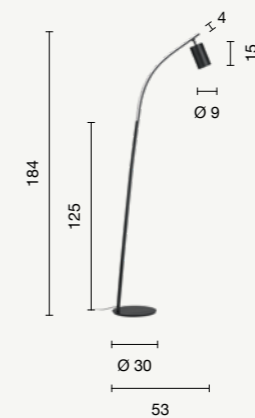

piantana
floor lamp

PT.MURGA/ORO
PT.MURGA/NERO

power: 30W
voltage: 220-230V
light temperature: 3000K
nominal lumens: 3000LM
effective lumens: 1800LM
dimmer: