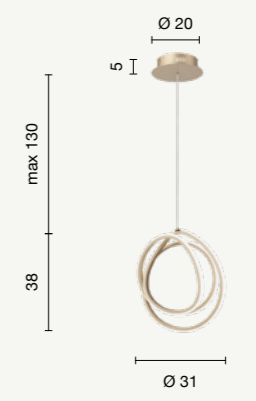

sospensione
suspension
SO.GOLDEN/35
power: 28W
voltage: 220-230V
light temperature: 3000K
nominal lumens: 2698LM
actual lumens: 1349LM
dimmer: