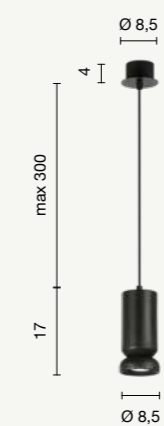

Struttura in alluminio verniciato a polvere. Compatibile con le nostre basi per soffitto ed accessori fermacavo che consentono di creare soluzioni personalizzate. Cavetto regolabile in lunghezza.

Powder-coated aluminium frame. Compatible with our ceiling bases and cable clamp accessories to create customised solutions. Length-adjustable cable.

colore montatura e filo
frame and wire color

- oro con filo trasparente
  gold with transparent wire
- nero con filo nero
  black with black wire

Scopri le soluzioni personalizzabili con le nostre basi per sospensioni multiple a pagina 314
Discover our customisable solutions with our bases for multiple suspensions on page 314

sospensione
suspension

SO.LILIUM/ORO
SO.LILIUM/NERO
power: 1 x GU10
voltage: 220-230V