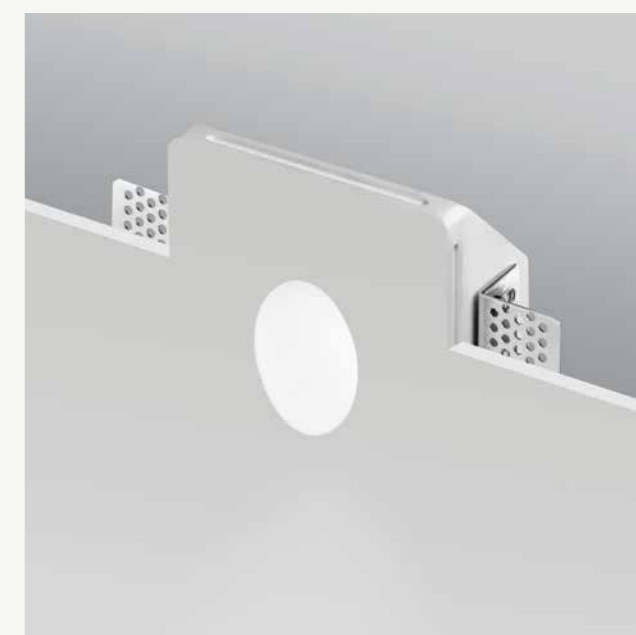

MINIMAL
Funky

Faretto LED da incasso a luce indiretta,
in gesso verniciabile.
LED recessed spotlight with indirect light,
in paintable plaster.

colore montatura
frame color

bianco
white

faretto
spotlight

FT.FUNKY/B.CO

power: 1W LED
voltage: 220-230V
light temperature: 3000K
nominal lumens: 100LM
actual lumens: 90LM

MINIMAL
Valzer

Faretto LED da incasso a luce indiretta,
in gesso verniciabile.
LED recessed spotlight with indirect light,
in paintable plaster.

colore montatura
frame color

bianco
white

faretto
spotlight

FT.VALZER/B.CO

power: 1W LED
voltage: 220-230V
light temperature: 3000K
nominal lumens: 100LM
actual lumens: 90LM