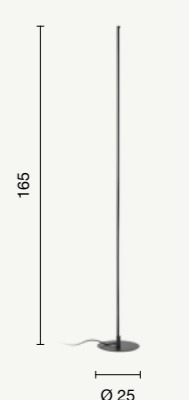

piantana
floor lamp

PT.GENIUS/ORO
PT.GENIUS/NERO

power: 28W
voltage: 220-230V
light temperature: 3000K
nominal lumens: 2800LM
effective lumens: 1420LM
dimmer: