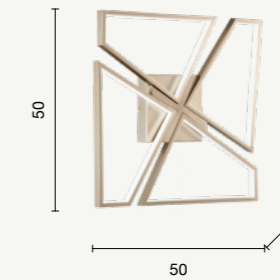

Plafoniera LED con struttura metallica e diffusore polimerico. Dimmerabile. Disponibile in diversi colori.
LED ceiling light with structure in painted metal and polymer diffuser. Dimmable. Available in different colours.

colore montatura
frame color

- ☐ bianco
  white
- ☐ oro
  gold

Square

plafoniera
ceiling light

PL.SQUARE/GR-B.CO
PL.SQUARE/GR-ORO

power: 43W
voltage: 220-230V
light temperature: 3000K
nominal lumens: 4200LM
actual lumens: 2100LM
dimmer: