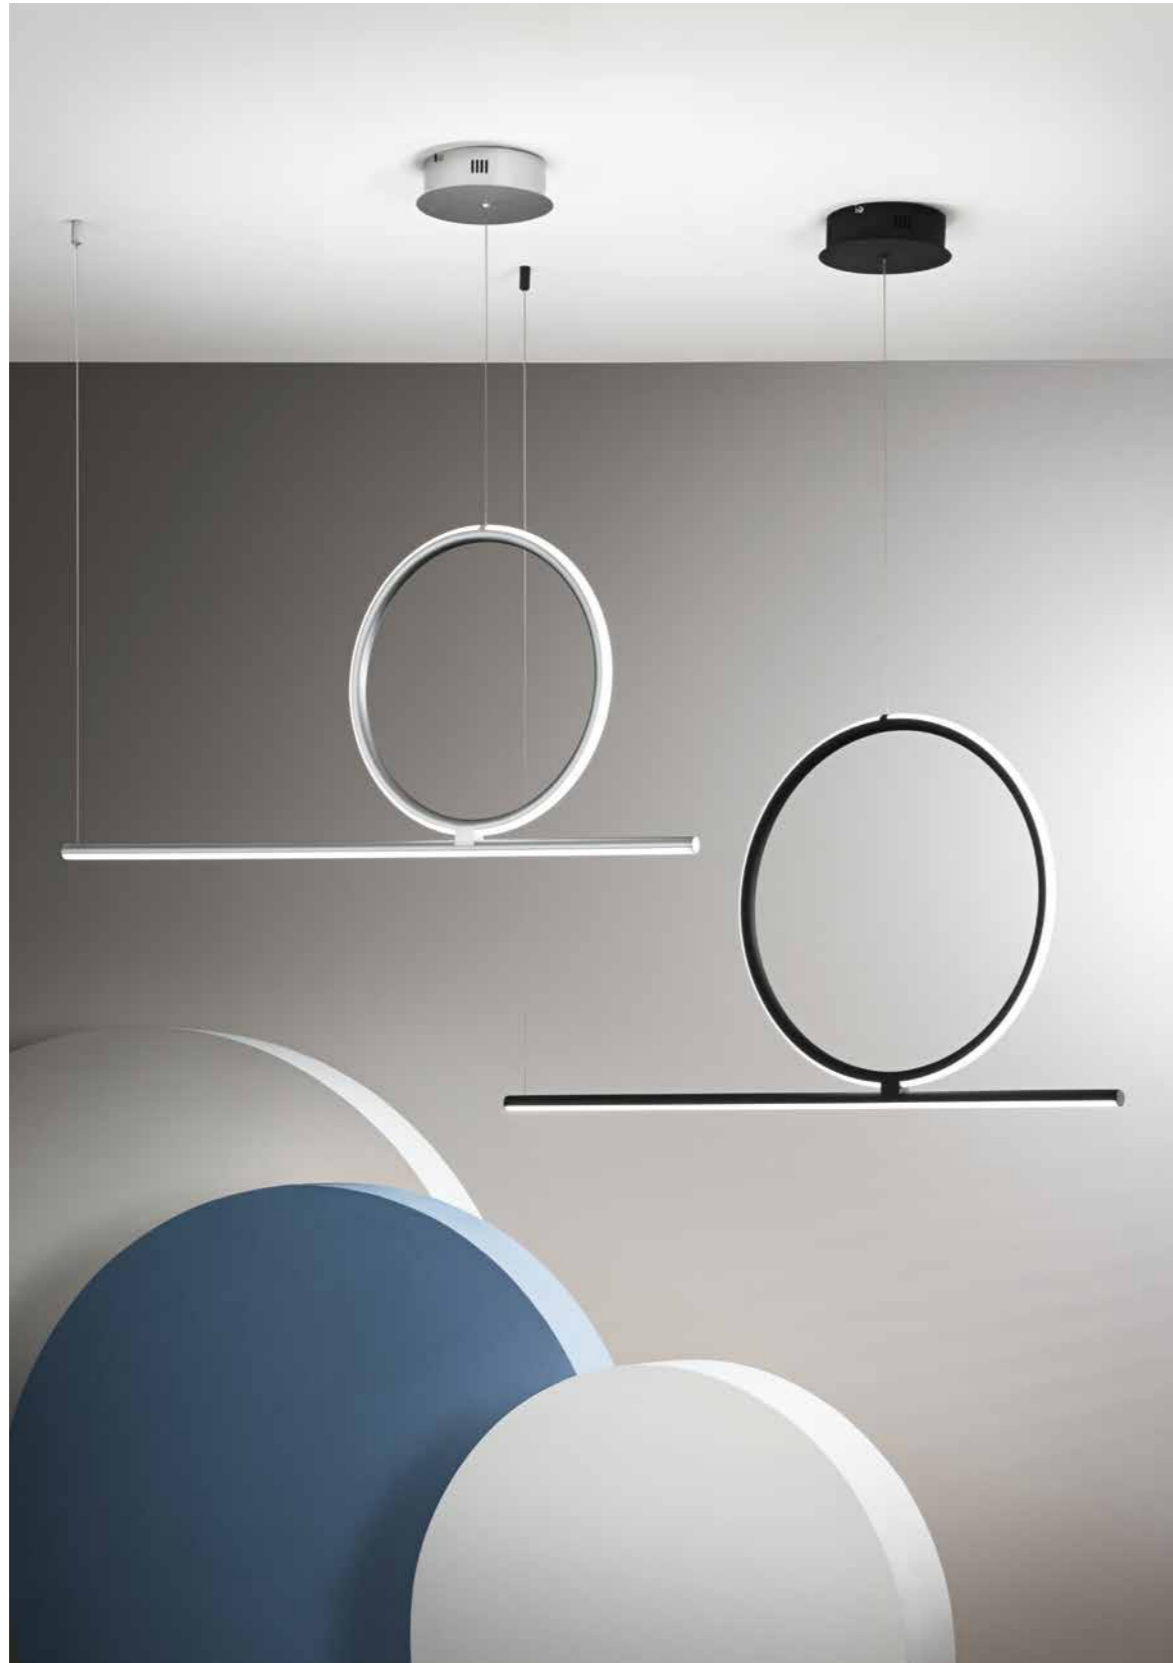

LED
Acrobat