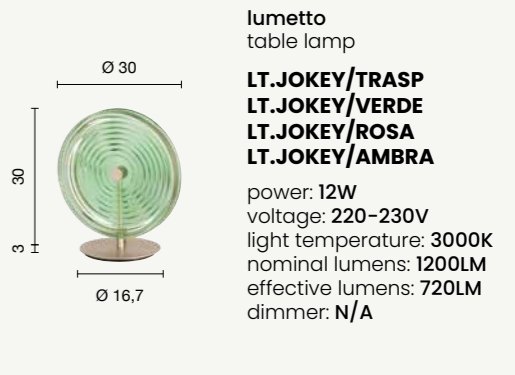

lumetto
table lamp

LT.JOKEY/TRASP
LT.JOKEY/VERDE
LT.JOKEY/ROSA
LT.JOKEY/AMBRA

power: 12W
voltage: 220-230V
light temperature: 3000K
nominal lumens: 1200LM
effective lumens: 720LM
dimmer: N/A