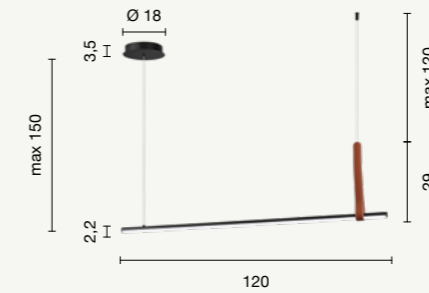

colore montatura  
 frame color

nero black    cuoio leather

sospensione  
 suspension  
**SO.REGOLI/MIX**  
 power: 36W  
 voltage: 220-230V  
 light temperature: 3000K  
 nominal lumens: 3600LM  
 effective lumens: 2000LM  
 dimmer: