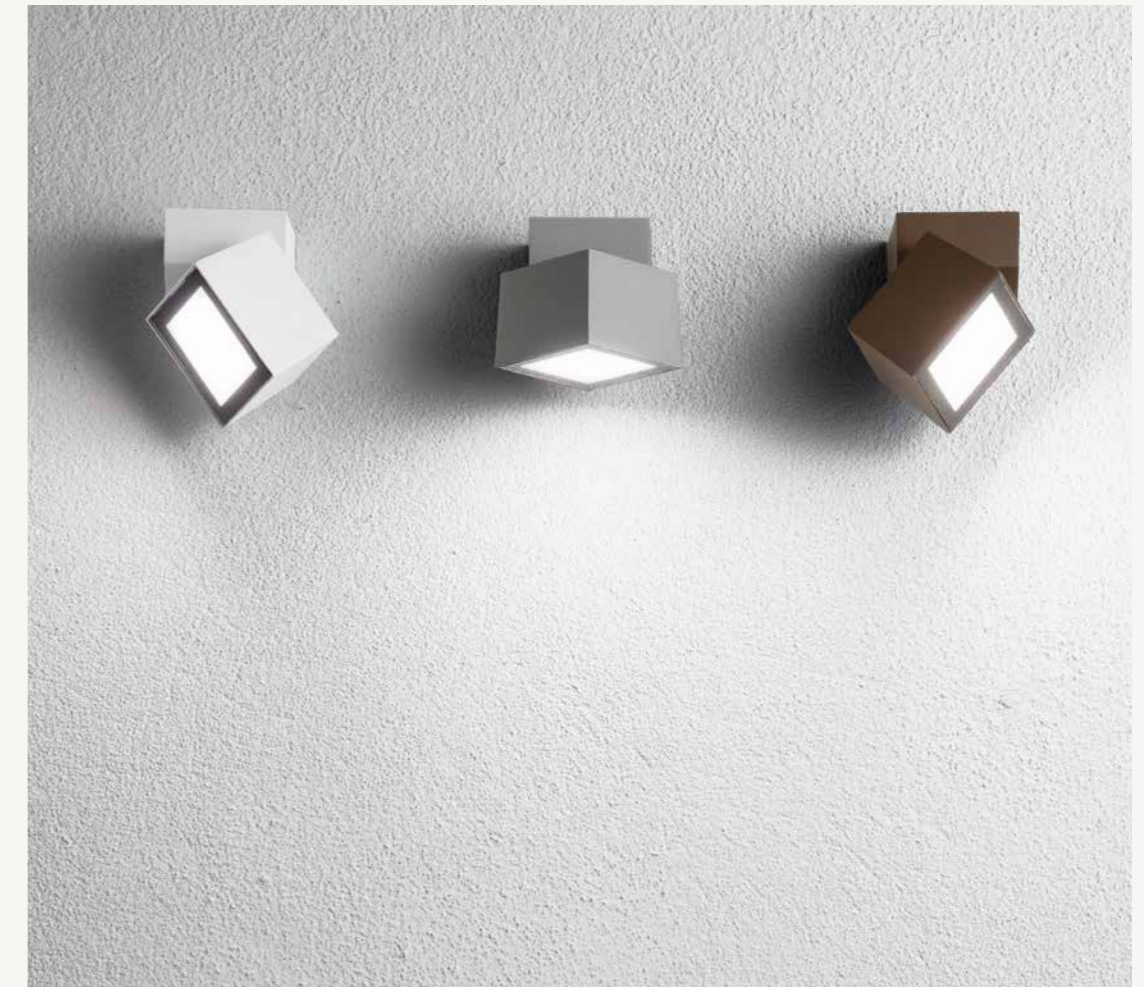

Steve

colore montatura  
frame color

- bianco  
white
- silver  
silver
- marrone  
brown

applique  
wall lamp  
**AP.STEVE/B.CO**  
**AP.STEVE/SILVER**  
**AP.STEVE/MARRONE**  
power: 6W LED  
voltage: 220-230V  
light temperature: 4000K  
nominal lumens: 600LM  
actuals lumens: 380LM