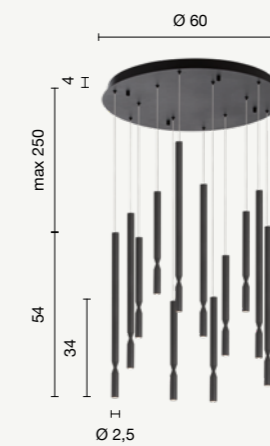

sospensione
suspension

SO.TUBIC/12-BCO.ORO
SO.TUBIC/12-ORO
SO.TUBIC/12-NERO

power: 12 x 7W
voltage: 220-230V
light temperature: 3000K
nominal lumens: 8400LM
effective lumens: 4920LM
dimmer: