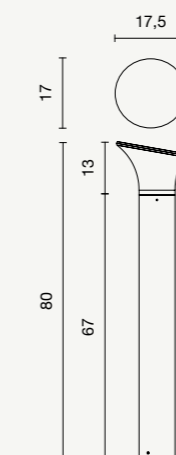

paletto
bollard

PLT.ARES/80-SILVER
PLT.ARES/80-NERO

power: 1 x E27
voltage: 220-230V

paletto
bollard

- IP54
- 0,023 m³
- 1,8 kg