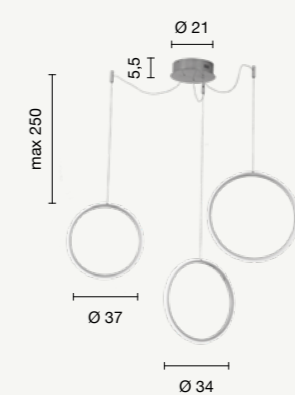

Circus

sospensione
suspension

SO.CIRCUS/SILVER
SO.CIRCUS/ORO

power: 43W
voltage: 220-230V
light temperature:
SILVER CCT SYSTEM 3000K-4000K
ORO 3000K
nominal lumens: 4300LM
actual lumens: 2000LM
dimmer: