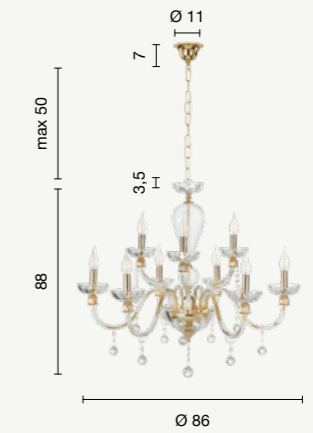

lampadario
chandelier
LP.ROXANNE/9
power: 9 x E14
voltage: 220-230V