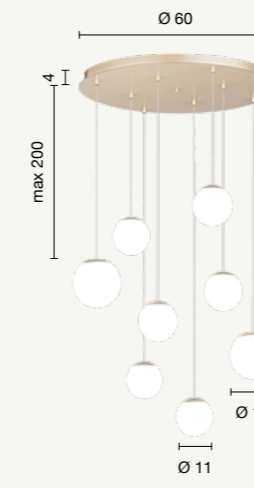

sospensione
suspension

SO.SANTOS/8

compatibile con 6 vetri ALFA piccolo e 2 vetri ALFA medi
compatible with n° 6 small ALFA glasses and n° 2 medium ALFA glasses

power: 60W
voltage: 220-230V
light temperature: 3000K
nominal lumens: 7000LM
effective lumens: 4200LM
dimmer: N/A