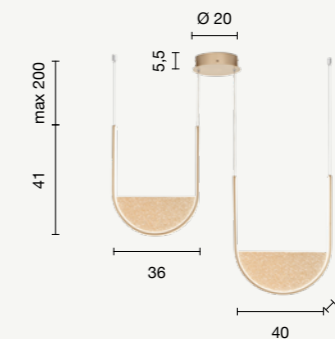

sospensione
suspension

SO.LOTUS/2-ORO
SO.LOTUS/2-NERO

power: 55W
voltage: 220-230V
light temperature: 3000K
nominal lumens: 5400LM
effective lumens: 3240LM
dimmer: