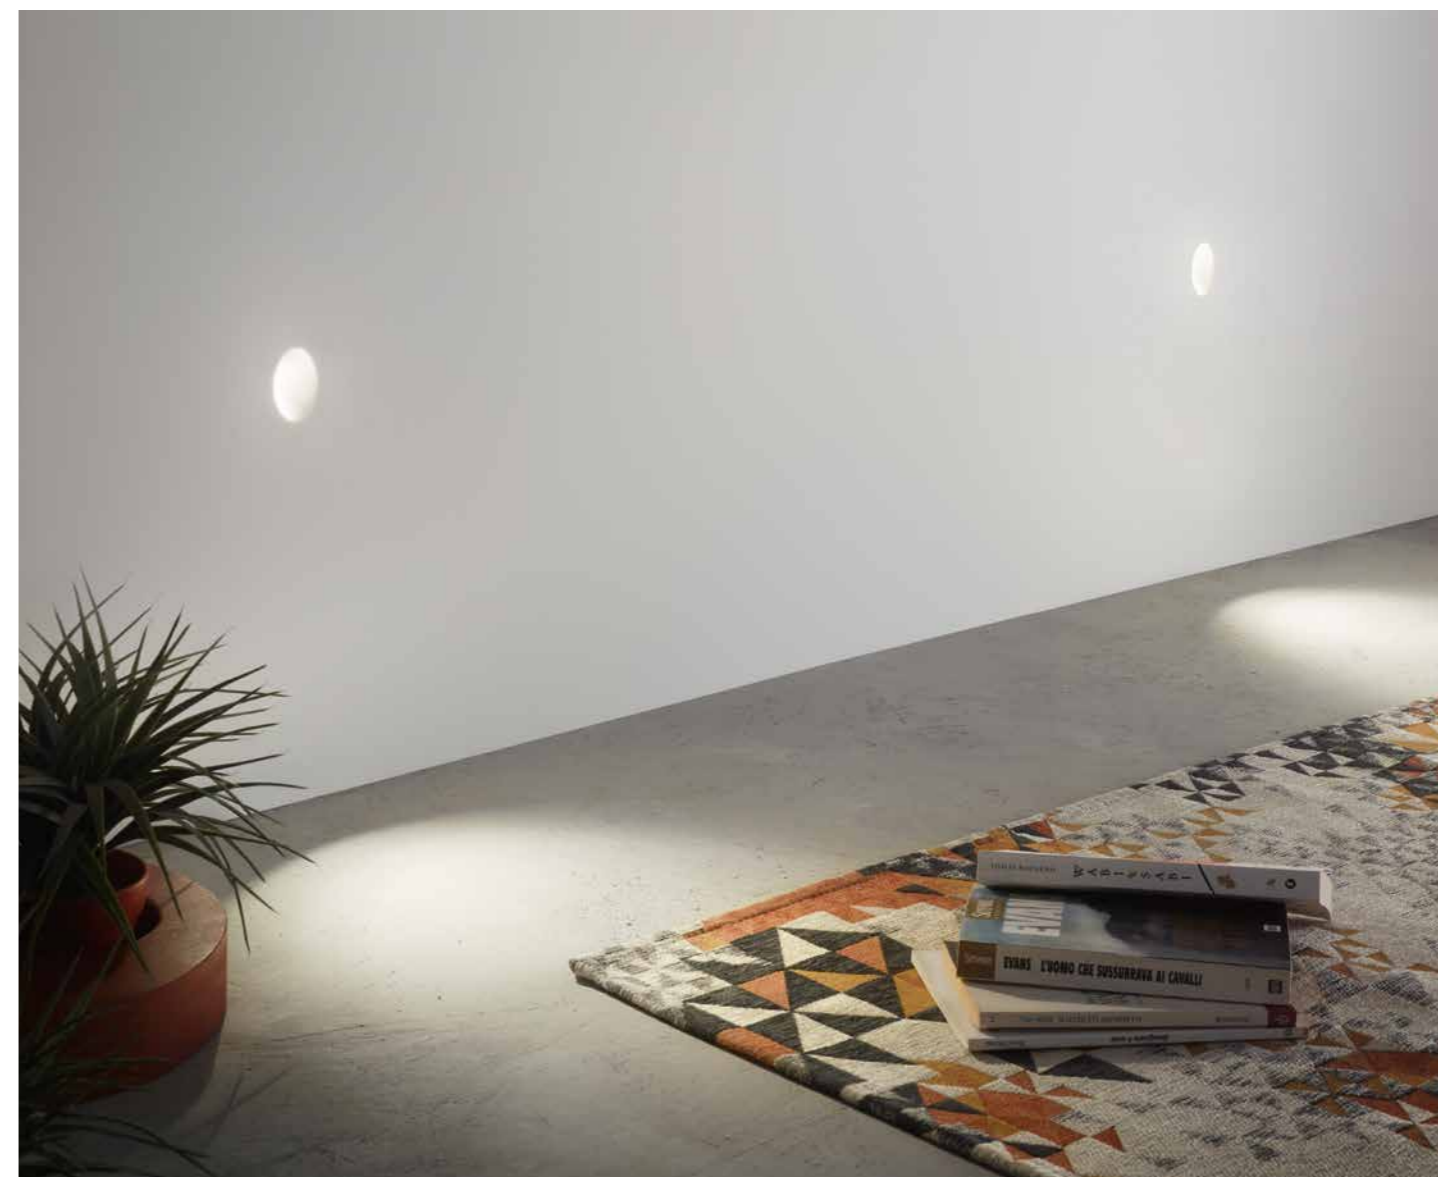

Faretto LED da incasso a luce indiretta,  
in gesso verniciabile.  
LED recessed spotlight with indirect light,  
in paintable plaster.

colore montatura  
frame color

bianco  
white

faretto  
spotlight

**FT.VALZER/B.CO**