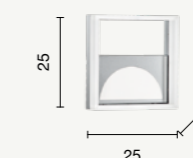

applique
wall lamp

AP.ART/SILVER

power: 20W
voltage: 220-230V
light temperature:
CCT SYSTEM 3000K - 4000K
nominal lumens: 2000LM
actual lumens: 1030LM
dimmer: