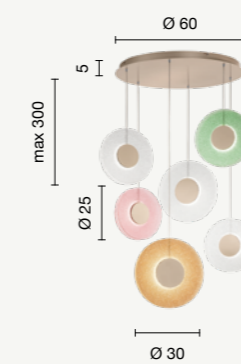

sospensione
suspension

MULTICOLOR

SO.CANDY/3

power: 27W
voltage: 220-230V
light temperature: 3000K
nominal lumens: 2700LM
effective lumens: 1620LM
dimmer: