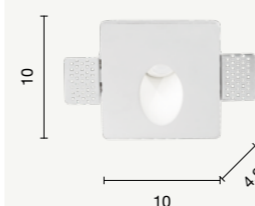

Faretto LED da incasso a luce indiretta,  
in gesso verniciabile.  
LED recessed spotlight with indirect light,  
in paintable plaster.

colore montatura  
frame color

bianco  
white

faretto  
spotlight

**FT.VALZER/B.CO**