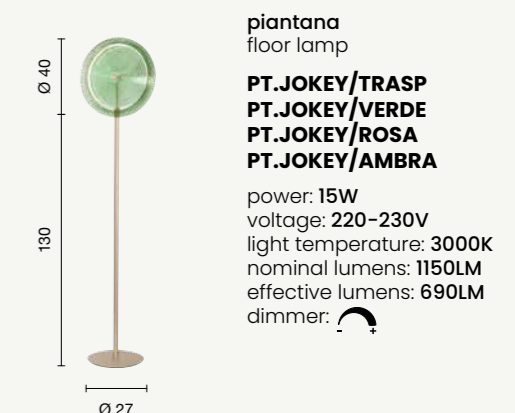

lumetto  
table lamp

**LT.JOKEY/TRASP**  
**LT.JOKEY/VERDE**  
**LT.JOKEY/ROSA**  
**LT.JOKEY/AMBRA**

power: 12W  
voltage: 220-230V  
light temperature: 3000K  
nominal lumens: 1200LM  
effective lumens: 720LM  
dimmer: N/A

sospensione  
suspension

**MULTICOLOR**

**SO.JOKEY/3**

power: 36W  
voltage: 220-230V  
light temperature: 3000K  
nominal lumens: 3600LM  
effective lumens: 2160LM  
dimmer: 

piantana  
floor lamp

**PT.JOKEY/TRASP**  
**PT.JOKEY/VERDE**  
**PT.JOKEY/ROSA**  
**PT.JOKEY/AMBRA**

power: 15W  
voltage: 220-230V  
light temperature: 3000K  
nominal lumens: 1150LM  
effective lumens: 690LM  
dimmer: 

LED