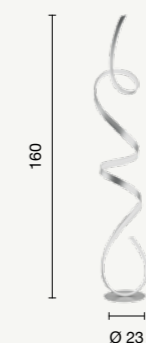

piantana
floor lamp

PT.LUMEN

power: 30W
voltage: 220-230V
light temperature: 3000K
nominal lumens: 3000LM
actual lumens: 1250LM
dimmer: