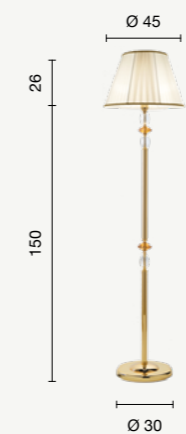

piantana
floor lamp
PT.PATRICIA/1A
power: 1 x E27
voltage: 220-230V