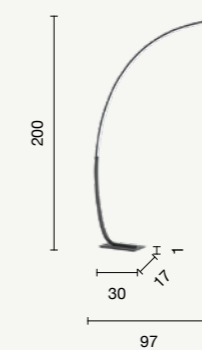

piantana
floor lamp

PT.KEEP/B.CO
PT.KEEP/ORO
PT.KEEP/NERO

power: 30W
voltage: 220-230V
light temperature: 3000K
nominal lumens: 3000LM
actual lumens: 1590LM
dimmer: