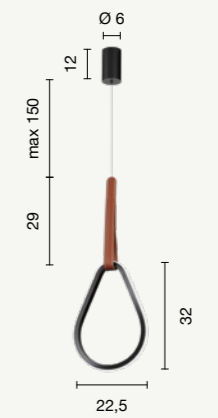

sospensione
suspension
SO.REGOLI/DROP
power: 12W
voltage: 220-230V
light temperature: 3000K
nominal lumens: 1200LM
effective lumens: 600LM
dimmer: