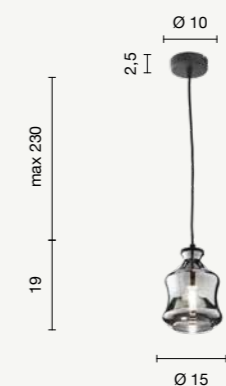

Collezione modulare basata su tre forme di vetro soffiato.
Compatibile con le nostre basi per soffitto ed accessori fermacavo
che consentono di creare soluzioni personalizzate. Montatura
metallica nera. Cavi regolabili.

Modular collection based on three shape of blow glass. Compatible
with our ceiling bases and cable clamp accessories, which allow you to
create customized solutions. Black metal frame, adjustable cables.

colore montatura, vetri e filo
frame, glass and wire colours

	nero black	vetro ambra con filo nero amber glass with black wire
	nero black	vetro fumé con filo nero smoky glass with black wire

Scopri le soluzioni personalizzabili
con le nostre basi per sospensioni
multiple a pagina 232
Discover our customisable solutions
with our bases for multiple suspensions
on page 232

sospensione
suspension
SO.PIN/A-AMBRA
SO.PIN/A-FUME
power: 1 x E14
voltage: 220-230V