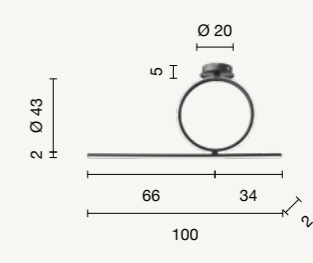

plafoniera
ceiling light

PL.ACROBAT.40/SILVER
PL.ACROBAT.40/ORO
PL.ACROBAT.40/NERO

power: 35W
voltage: 220-230V
light temperature:
NERO, ORO 3000K
SILVER CCT 3000K - 4000K
nominal lumens: 3500LM
actual lumens: 1700LM
dimmer: