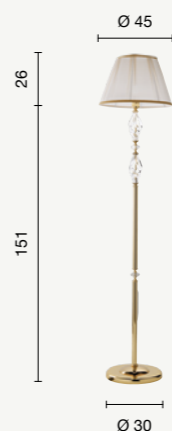

piantana
floor lamp
PT.1306/BCO
PT.1306/CR
PT.1306/OTT
PT.1306/FUME

PT.1306
power: 1 x E27
voltage: 220-230V