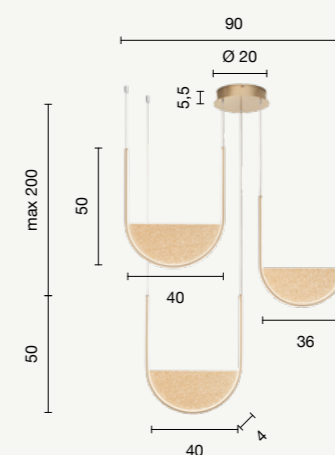

sospensione
suspension

SO.LOTUS/3-ORO
SO.LOTUS/3-NERO

power: 108W
voltage: 220-230V
light temperature: 3000K
nominal lumens: 10.800LM
effective lumens: 6540LM
dimmer: