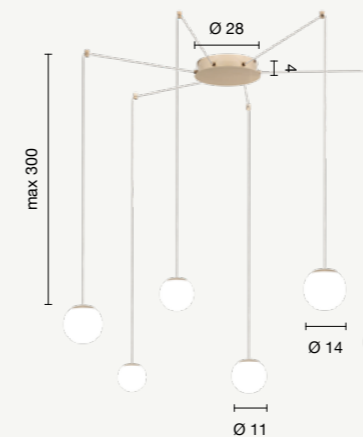

sospensione
suspension

SO.SANTOS/6-RAG

compatibile con 3 vetri ALFA piccolo e 3 vetri ALFA medi
compatible with n° 3 small ALFA glasses and n° 3 medium ALFA glasses

power: 48W
voltage: 220-230V
light temperature: 3000K
nominal lumens: 5000LM
effective lumens: 3000LM
dimmer: N/A

Santos optional

colori vetri
glass colours

- trasparente
  transparent
- ottanio
  octane
- verde
  green
- ambra
  amber
- fumé
  smoky

Vetro ALFA piccolo
ALFA small glass

ALFA/PC-TRASP

ALFA/PC-OTTANIO

ALFA/PC-VERDE

ALFA/PC-AMBRA

ALFA/PC-FUME

Vetro ALFA medio
ALFA medium glass

ALFA/MD-TRASP

ALFA/MD-OTTANIO

ALFA/MD-VERDE

ALFA/MD-AMBRA

ALFA/MD-FUME

Scarica il video con le istruzioni di montaggio inquadrando il QR CODE
Download the video with the assembly instructions by scanning the QR CODE

Per l'installazione dei vetri è sufficiente svitare la sfera in vetro
To install the glass, simply unscrew the glass ball