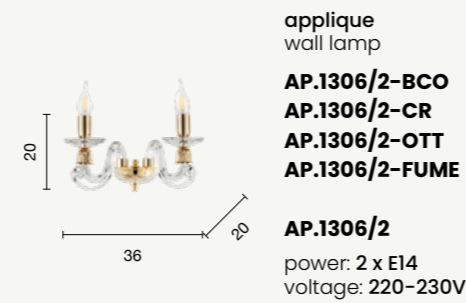

applique
wall lamp
AP.1306/2-BCO
AP.1306/2-CR
AP.1306/2-OTT
AP.1306/2-FUME

AP.1306/2
power: 2 x E14
voltage: 220-230V

applique
wall lamp
LT.1306/SP-BCO
LT.1306/SP-CR
LT.1306/SP-OTT
LT.1306/SP-FUME

LT.1306/SP
power: 1 x E14
voltage: 220-230V