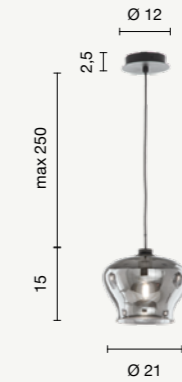

Collezione modulare basata su quattro diverse forme di vetro in diversi colori. Disponibili in finitura metallica nera e compatibile con le nostre basi per soffitto e accessori fermacavo che consentono di creare soluzioni personalizzate.

Modular collection based on four shape of blow glass in different colours. Available in black metal finishes and compatible with our ceiling bases and cable clamp accessories, which allow you to create customized solutions. Black metal frame adjustable cables.

colore montatura, vetri e filo
frame, glass and wire colours

	nero black	vetro trasparente con filo nero transparent glass with black wire
	nero black	vetro fumé con filo nero smoky glass with black wire
	nero black	vetro ambra con filo nero amber glass with black wire
	nero black	vetro verde con filo nero green glass with black wire

Scopri le soluzioni personalizzabili con le nostre basi per sospensioni multiple a pagina 232
Discover our customisable solutions with our bases for multiple suspensions on page 232

sospensione
suspension

SO.VERVE/1-TRASP
SO.VERVE/1-FUME
SO.VERVE/1-AMBRA
SO.VERVE/1-VERDE

power: 1 x E14
voltage: 220-230V