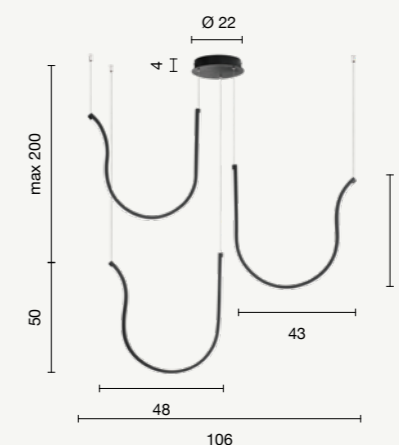

sospensione  
 suspension

**SO.ARQUA/2-ORO**  
**SO.ARQUA/2-NERO**

power: 66W  
 voltage: 220-230V  
 light temperature: 3000K  
 nominal lumens: 6600LM  
 effective lumens: 3960LM  
 dimmer: 

sospensione  
 suspension