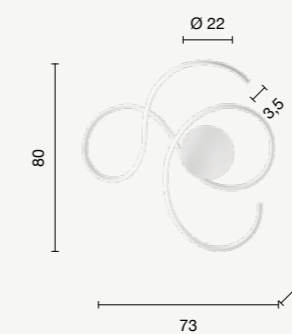

LED
Twist

Collezione LED in metallo verniciato.
Disponibile in due colori.
LED collection in painted metal.
Available in two colours.

Twist

colore montatura
frame color

- bianco
  white
- silver
  silver

plafoniera
ceiling light

PL.TWIST/B.CO-GR
PL.TWIST/SILVER-GR

power: 57W
voltage: 220-230V
light temperature: 3000K
nominal lumens: 5500LM
actual lumens: 2750LM
dimmer: