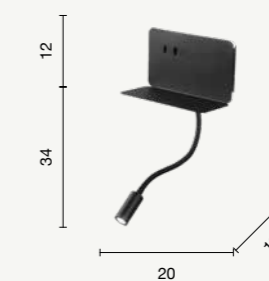

# Stan

Applique a LED in metallo verniciato.  
Disponibile in diversi colori.  
LED wall lamp in painted metal.  
Available in different colours.

Stan

colore montatura  
frame color

 bianco  
white

 nero  
black