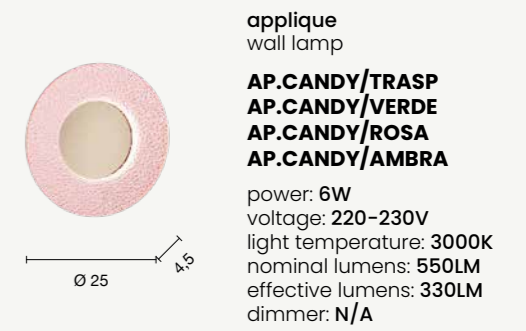

sospensione
suspension

SO.CANDY/TRASP
SO.CANDY/VERDE
SO.CANDY/ROSA
SO.CANDY/AMBRA

power: 12W
voltage: 220-230V
light temperature: 3000K
nominal lumens: 1200LM
effective lumens: 720LM
dimmer: N/A