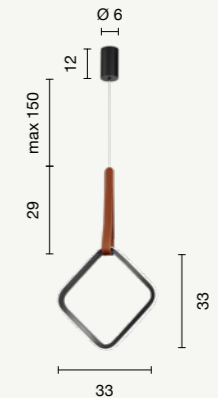

sospensione
suspension
SO.REGOLI/SQUARE
power: 12W
voltage: 220-230V
light temperature: 3000K
nominal lumens: 1200LM
effective lumens: 600LM
dimmer: