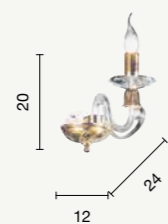

applique
wall lamp
AP.1306/1-BCO
AP.1306/1-CR
AP.1306/1-OTT
AP.1306/1-FUME

AP.1306/1
power: 1 x E14
voltage: 220-230V