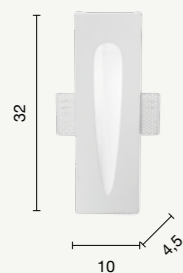

Faretto LED da incasso a luce indiretta,
in gesso verniciabile.
LED recessed spotlight with indirect light,
in paintable plaster.

colore montatura
frame color

☐ bianco
white

faretto
spotlight

FT.LIMBO/B.CO

power: 1W LED
voltage: 220-230V
light temperature: 3000K
nominal lumens: 100LM
actual lumens: 90LM