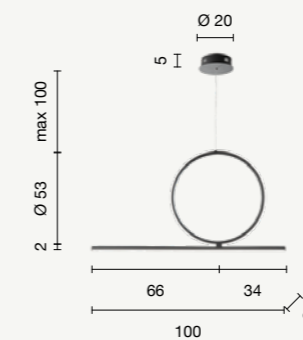

Collezione LED dimmerabile in metallo con diffusore silconico. Disponibile in tre colori. **Versione silver con sistema CCT.**
Dimmable LED collection in metal with silicone diffuser. Available in three colors. Silver version with CCT system.

1. colore montatura
   frame color
2. silver
     silver
   - oro
     gold
   - nero
     black

sospensione
suspension

SO.ACROBAT.50/SILVER
SO.ACROBAT.50/ORO
SO.ACROBAT.50/NERO

power: 42W
voltage: 220-230V
light temperature:
NERO, ORO 3000K
SILVER CCT 3000K - 4000K
nominal lumens: 4200LM
actual lumens: 2100LM
dimmer: