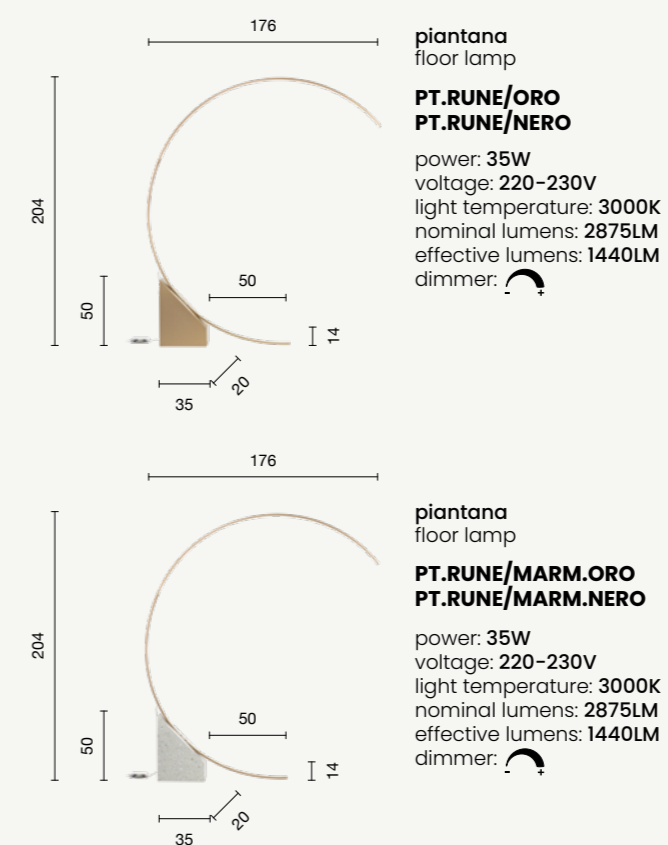

Piantana LED in metallo verniciato, dimmerabile. Disponibile in due colori combinabili con la base in tinta oppure con la base in marmo ceppo di grè.
Painted metal LED floor lamp, dimmable. Available in two colours that can be combined with the matching base or with the ceppo di grè marble base.

colore montatura e base
frame and base color

	oro gold	base oro gold base
	nero black	base nero black base

	oro gold	base in ceppo di grè base in ceppo di grè
	nero black	base in ceppo di grè base in ceppo di grè

Rune