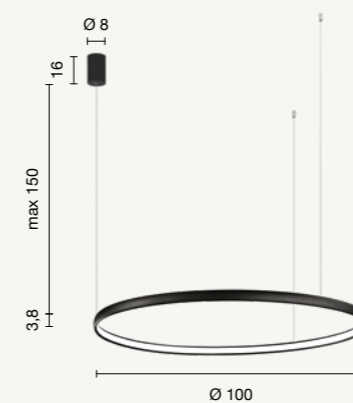

sospensione
suspension

SO.NOVA/100-BIANCO
SO.NOVA/100-ORO
SO.NOVA/100-NERO

power: 47W
voltage: 220-230V
light temperature: 3000K
nominal lumens: 4700LM
effective lumens: 2820LM
dimmer: