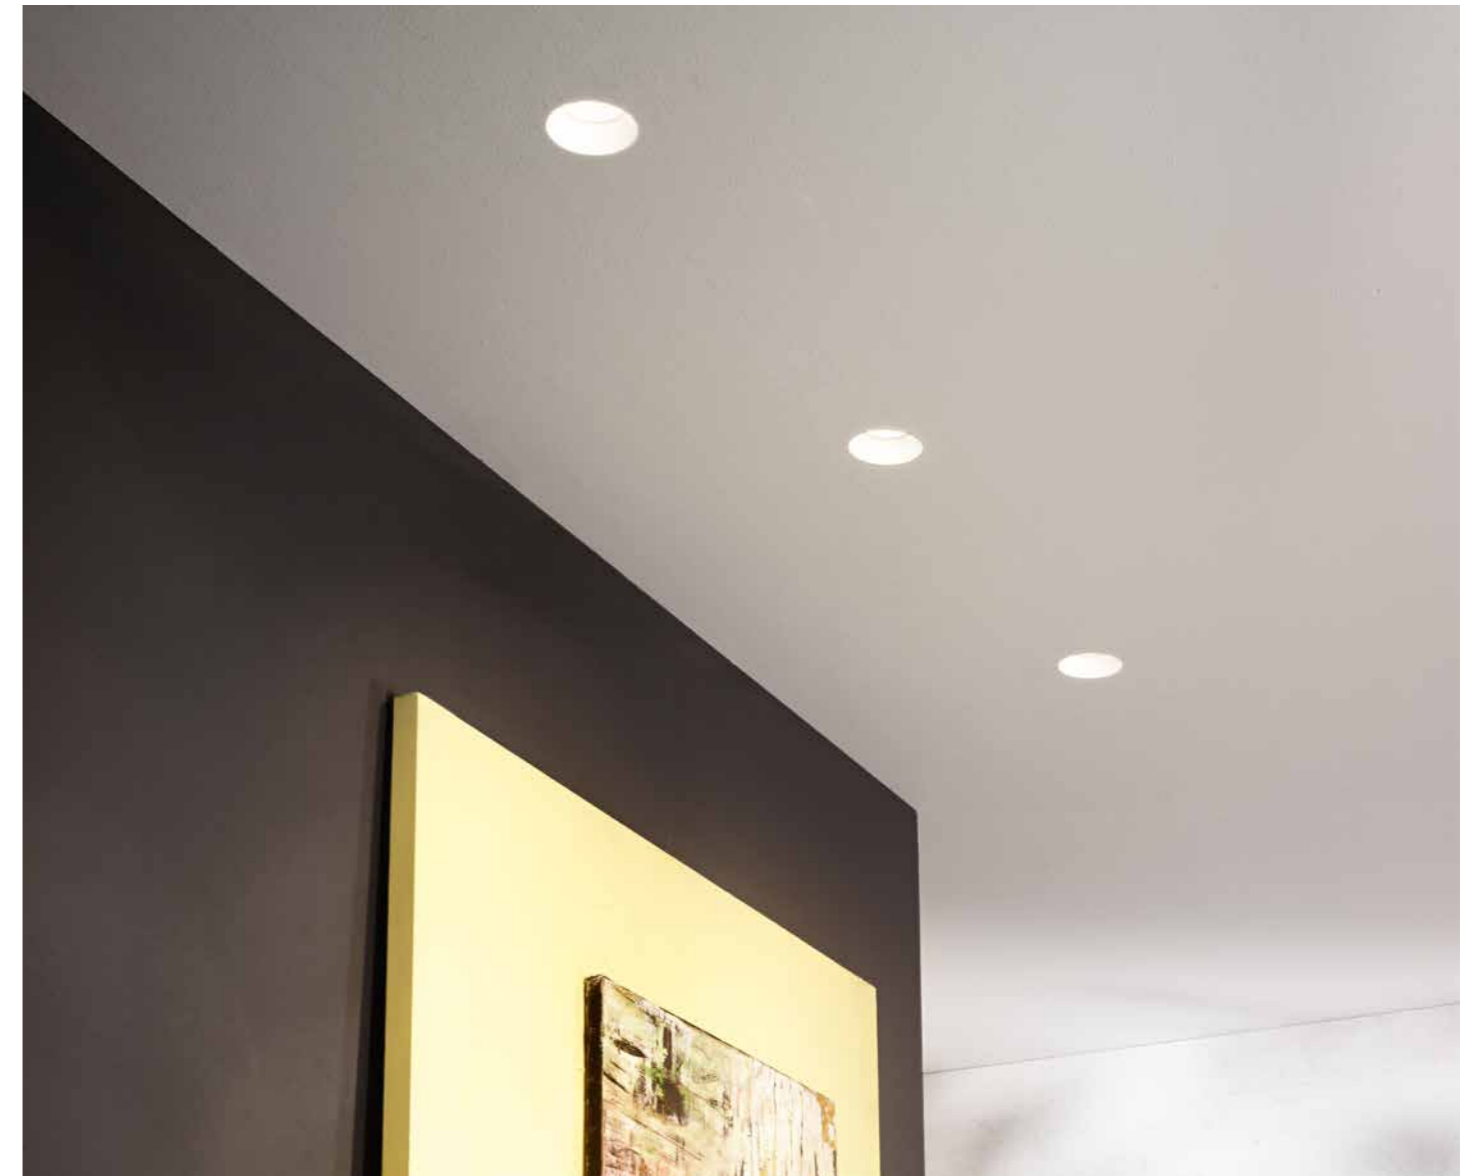

MINIMAL
Jazz

Faretto da incasso in gesso verniciabile.
Recessed spotlight in paintable plaster.

colore montatura
frame color

bianco
white

Ø 12
5,5

faretto
spotlight
FT.JAZZ/GR-B.CO
power: 1 x GU10
voltage: 220-230V

Ø 10
5,5

faretto
spotlight
FT.JAZZ/PC-B.CO
power: 1 x GU10
voltage: 220-230V