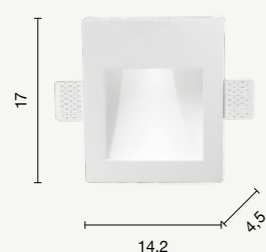

Faretto LED da incasso a luce indiretta,
in gesso verniciabile.
LED recessed spotlight with indirect light,
in paintable plaster.

colore montatura
frame color

bianco
white

faretto
spotlight

FT.FUNKY/B.CO

power: 1W LED
voltage: 220-230V
light temperature: 3000K
nominal lumens: 100LM
actual lumens: 90LM