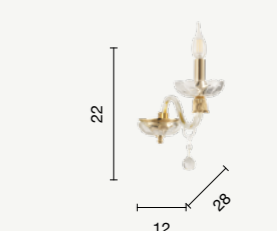

applique  
wall lamp  
**AP.ROXANNE/1**  
power: 1 x E14  
voltage: 220-230V

lumetto  
table lamp  
**LT.ROXANNE**  
power: 1 x E14  
voltage: 220-230V

paralume  
lampshade  
**TC.3018D25**

lume grande  
large table lamp  
**LG.ROXANNE**  
power: 1 x E27  
voltage: 220-230V