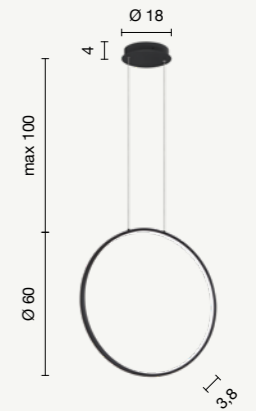

sospensione
suspension

SO.NOVA/V-60ORO
SO.NOVA/V-60NERO

power: 28W
voltage: 220-230V
light temperature: 3000K
nominal lumens: 2800LM
effective lumens: 1680LM
dimmer: