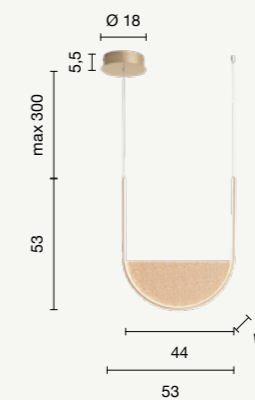

plafoniera  
 ceiling lamp

**PL.LOTUS/ORO**  
**PL.LOTUS/NERO**

power: 34W  
 voltage: 220-230V  
 light temperature: 3000K  
 nominal lumens: 3400LM  
 effective lumens: 2040LM  
 dimmer: 

sospensione  
 suspension