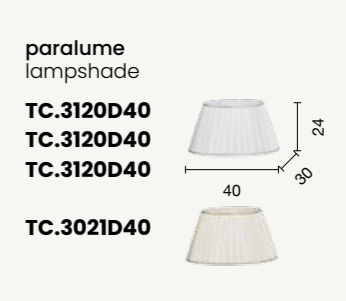

lume grande
large table lamp
LG.RAVEL/CR
LG.RAVEL/BCO
LG.RAVEL/NERO
LG.RAVEL/ORO
power: 1 x E27
voltage: 220-230V