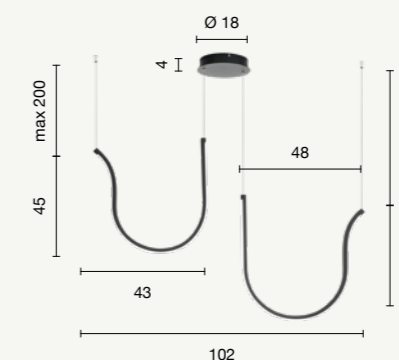

sospensione  
 suspension

**SO.ARQUA/2-ORO**  
**SO.ARQUA/2-NERO**

power: 66W  
 voltage: 220-230V  
 light temperature: 3000K  
 nominal lumens: 6600LM  
 effective lumens: 3960LM  
 dimmer: 

sospensione  
 suspension