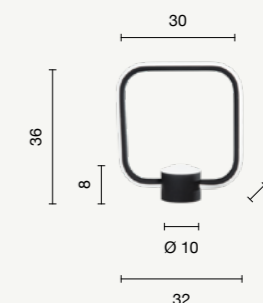

sospensione
suspension

SO.ALFA/PC-B.CO
SO.ALFA/PC-ORO
SO.ALFA/PC-NERO

power: 28W
voltage: 220-230V
light temperature:
ORO e NERO 3000K
BIANCO CCT System 3000K - 4000K
nominal lumens: 2800LM
actual lumens: 1300LM
dimmer: