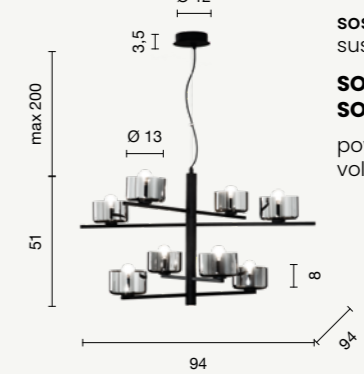

sospensione
suspension
SO.FIGARO/8-ORO
SO.FIGARO/8-NERO
power: 8 x E14
voltage: 220-230V