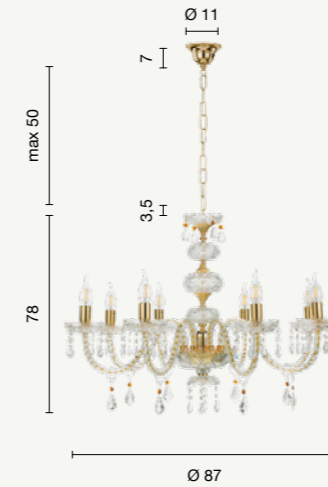

lampadario chandelier
LP.DALLAS/8CR
LP.DALLAS/8OR
power: 8 x E14
voltage: 220-230V