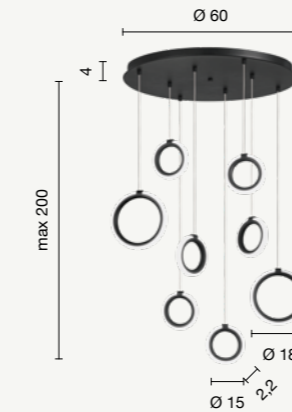

sospensione
suspension

SO.PINTA/8-ORO
SO.PINTA/8-NERO

compatibile con 6 vetri ALFA piccolo e 2 vetri ALFA medi
compatible with n° 6 small ALFA glasses and n° 2 medium ALFA glasses

power: 68W
voltage: 220-230V
light temperature: 3000K
nominal lumens: 6800LM
effective lumens: 3450LM
dimmer: