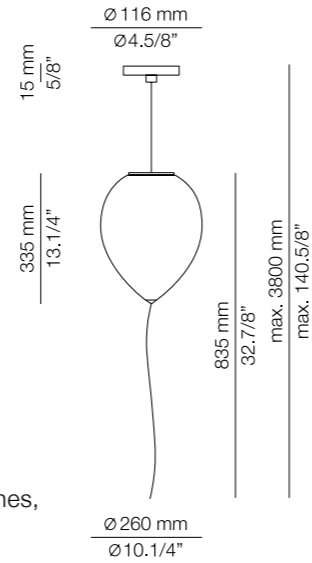

A-3050

LED. up to 20W
E27 / 120V - 240V
On/Off Switch

Finish

○ 74 WH

A-3050L

LED. up to 20W
E27 / 120V - 240V

+

LED 0,5W / E14
120V - 240V / nightlight

3-way switch

Finish

○ 74 WH

t-3052

LED. up to 20W
E27 / 120V - 240V
Dimmable when using dim. lamps

Finish

○ 74 WH

T-3055S

LED. up to 20W
E27 / 120V - 240V
Dimmable when using dim. lamps

Finish

○ 74 WH

Additional

We offer custom finishes, sizes, and alternate lamping for projects.

Photographs may show non-standard products.

Additional