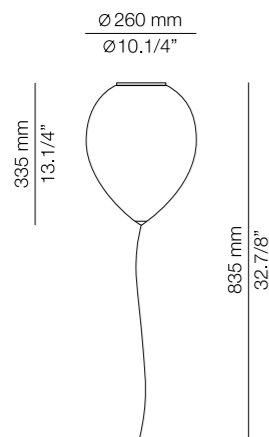

3-way switch

Finish

○ 74 WH

t-3052

LED. up to 20W
E27 / 120V - 240V
Dimmable when using dim. lamps

Finish

○ 74 WH

T-3055S

LED. up to 20W
E27 / 120V - 240V
Dimmable when using dim. lamps

Finish

○ 74 WH

Additional

We offer custom finishes, sizes, and alternate lamping for projects.

Photographs may show non-standard products.

Additional