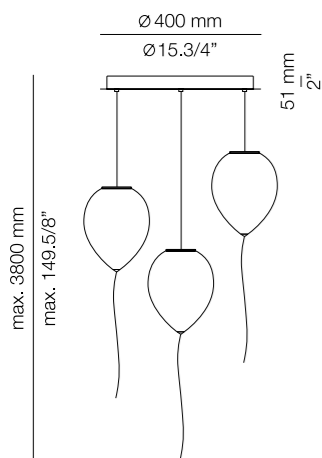

BALLOON R40.3