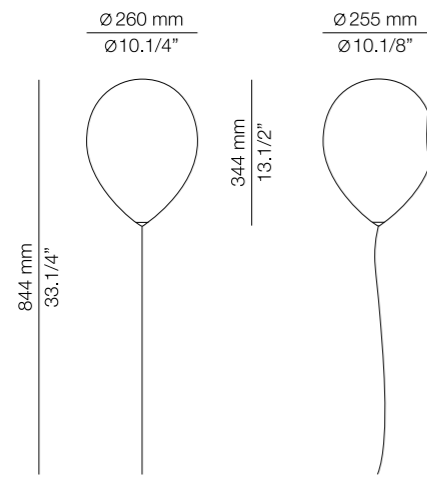

A-3050

LED. up to 20W
E27 / 120V - 240V
On/Off Switch

Finish

○ 74 WH

A-3050L

LED. up to 20W
E27 / 120V - 240V

+

LED 0,5W / E14
120V - 240V / nightlight