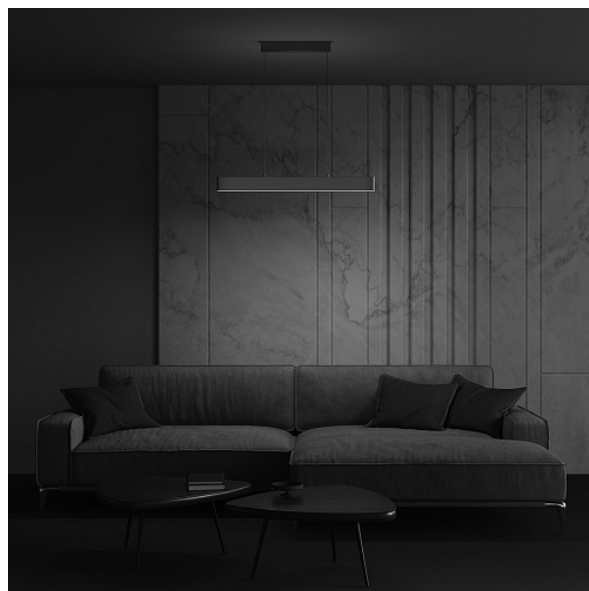

## Pendant lamp Step 23W 120°

Series: Step Article: P010PL-L23G3K

Article	P010PL-L23G3K
Brand	Technical
Collection	Pendant
Series	Metal frame with integrated LED module. Direct and indirect light.
Product type	Pendant lamp
Fitting color	Gold
Fitting material	Metal
Color temperature	3000
IP protection	IP 20
Dimmable	No
Height	80
Width	40
Color rendering index	80
Length	910
Scattering angle	120
Voltage	AC 220-240
Protection level	Class1
Warranty	3
Power	23
Lamps included	No
Light flux	1100
Mounting bowl	Yes
Bowl length	400

Bowl width	35
Chain	Yes
Chain Length	860
Type of fastener	Bar
Base	No
Switch	No
Dome lamp switch	No
Energy efficiency class	A
Fireproof	No
Dyed	No
Lampshade	No
Packing length	980
Volume	16170
Net	1.69
Gross	2.18
Mounting type	Suspended