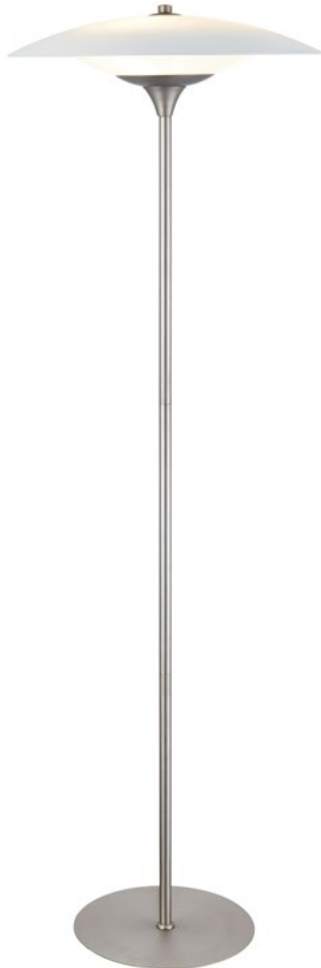

Baroni floor lamp
Art. 107701

Size: Ø46 cm, H150 cm
Material: Glass, metal
Color: Opal, brushed steel
Socket: 3 x G9, Max 28W excl.
Cable: 200 cm textile