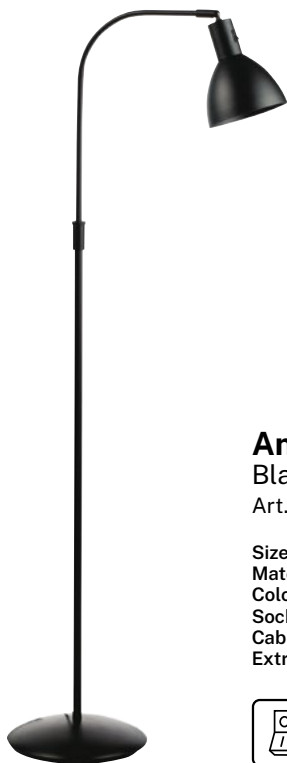

Size: Ø18 cm, H132 cm
Material: Metal
Color: Black
Socket: E27, Max 40W excl.
Cable: 200 cm textile

Baltimore floor lamp

Black
Art. 716579

Size: Ø18 cm, H150 cm
Material: Metal
Color: Black
Socket: 2 x E27, Max 40W excl.
Cable: 150 cm textile

Angora

Angora floor lamp
Antique brass
Art. 739936

Size: Ø14 cm, H110-150 cm
Material: Metal
Color: Antique brass
Socket: E27, Max 40W excl.
Cable: 200 cm plastic
Extra: Height adjustable

Angora floor lamp
Grey
Art. 739929

Size: Ø14 cm, H110-150 cm
Material: Metal
Color: Grey, antique brass
Socket: E27, Max 40W excl.
Cable: 200 cm plastic
Extra: Height adjustable

Angora floor lamp
Black
Art. 107602

Size: Ø14 cm, H110-150 cm
Material: Metal
Color: Black
Socket: E27, Max 40W excl.
Cable: 200 cm plastic
Extra: Height adjustable