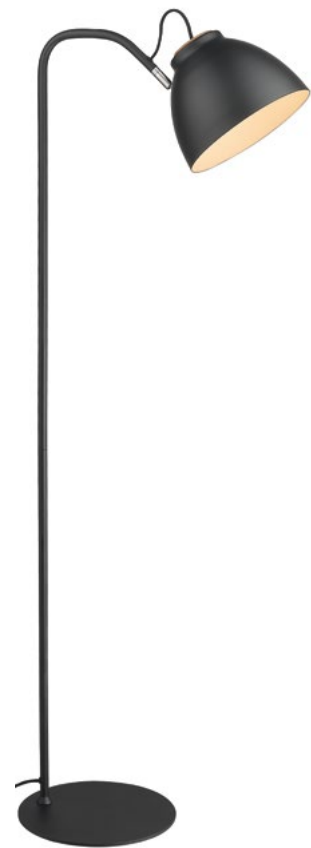

Nivå wall lamp Ø14 Grey

Art. 738373

Size: Ø14 cm, H16 cm, L30 cm
Material: Metal, mahogany
Color: Grey
Socket: GU10, Max 35W
Cable: 150 cm textile

Nivå pendant Ø14 Grey

Art. 738298

Size: Ø14 cm, H16 cm
Material: Metal, mahogany
Color: Grey
Socket: GU10, Max 35W
Cable: 250 cm textile

Nivå pendant Ø24 Grey

Art. 738335

Size: Ø24 cm, H28 cm
Material: Metal, mahogany
Color: Grey
Socket: E27, Max 40W
Cable: 250 cm textile

Nivå floor lamp Ø24 Black

Art. 738403

Size: Ø24 cm, H146 cm
Material: Metal, mahogany
Color: Black
Socket: E27, Max 40W
Cable: 150 cm textile