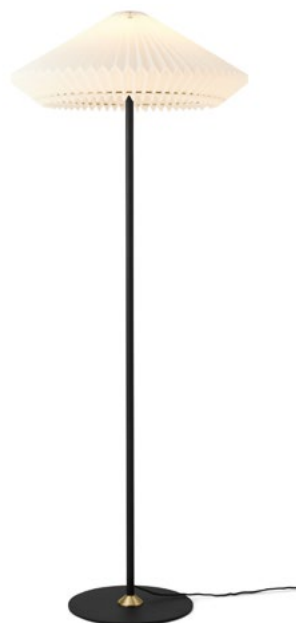

Paris pendant Ø56

Forest green

Art. 744282

Size: Ø56, H30 cm
Material: Fabric, oak wood, metal
Color: Forest green, dark oiled, antique brass
Socket: E27, Max 60W excl.
Cable: 300cm textile

Paris pendant Ø56

Size: Ø56, H30 cm
Material: Fabric, oak wood, metal
Color: Earth brown, dark oiled, antique brass
Socket: E27, Max 60W excl.
Cable: 300cm textile

Also available in:

Paris - floor lamp Ø56
Clean White & Black
Art. 745043

Size: Ø56 cm, H140 cm
Material: Metal, PVC, oak wood
Color: Clean white, light oiled, black
Socket: E27, Max 40W excl.
Cable: 180 cm black textile

Paris - floor lamp Ø56
Clean White & Antique Brass
Art. 745050