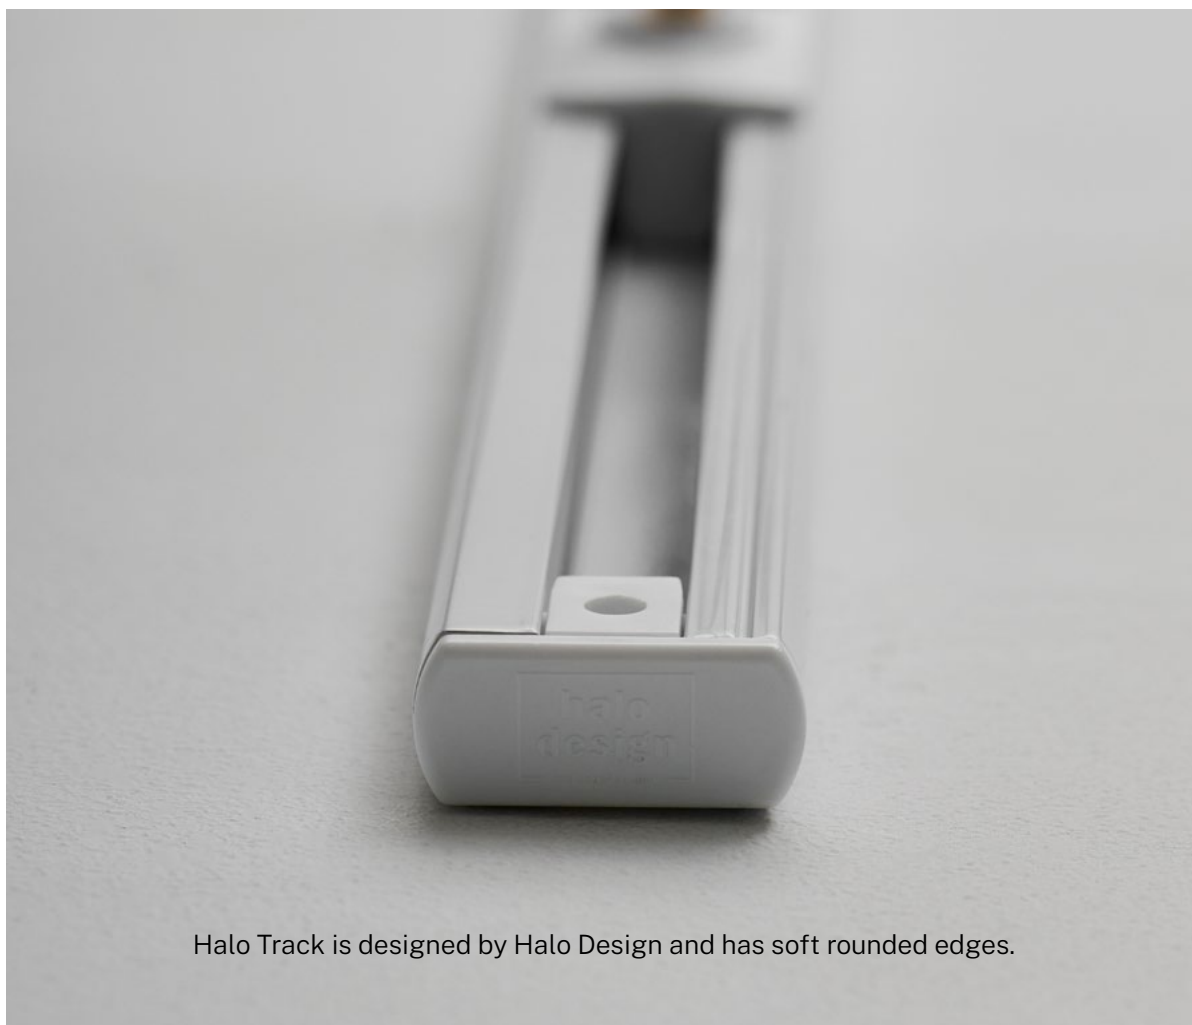

Berlin floor lamp

Brushed brass

Art. 107909

Size: Ø32 cm, H110-150 cm
Material: PP, metal
Color: Brushed brass
Socket: E27, Max 40W excl.
Cable: 150 cm transp.

Halo Track 230V

Halo Track is designed by Halo Design and has soft rounded edges.