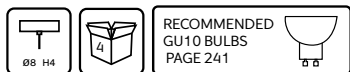

Size: Ø8, H16 cm
Material: Metal
Color: Black, antique brass
Socket: GU10, Max 35W excl.
Cable: 250cm textile

Torch wall lamp
Black/antique brass
Art. 743520