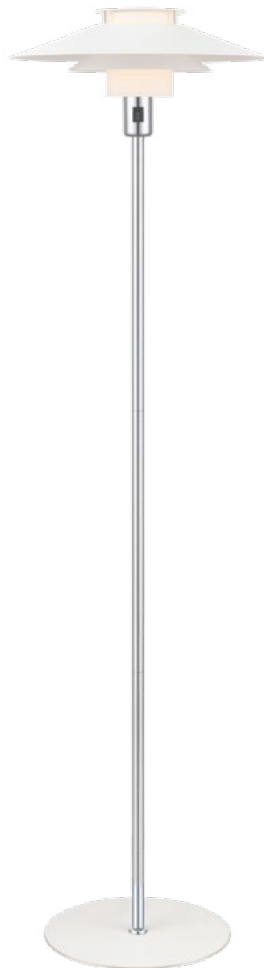

Rivoli table lamp Ø24

Black/chrome

Art. 990730

Size: Ø24 cm, H30 cm
Material: Metal, glass
Color: Black, chrome
Socket: G9, Max 28W excl.
Cable: 200 cm plastic

RECOMMENDED
G9 BULBS
PAGE 226

Rivoli floor lamp Ø40