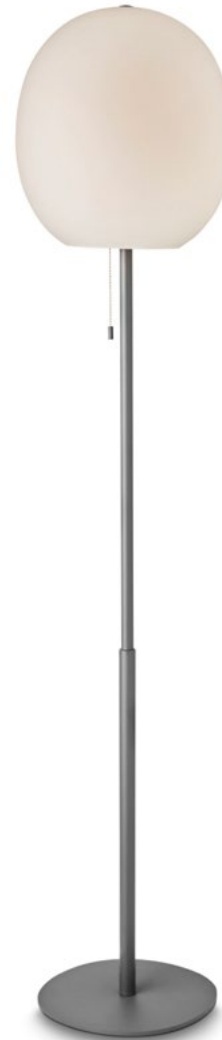

Wrong floor lamp

Opal/matt grey
Art. 742813

Size: Ø32, H150 cm
Material: Glass
Color: Opal, matt grey
Socket: E27, Max 40W excl.
Cable: 200cm textile