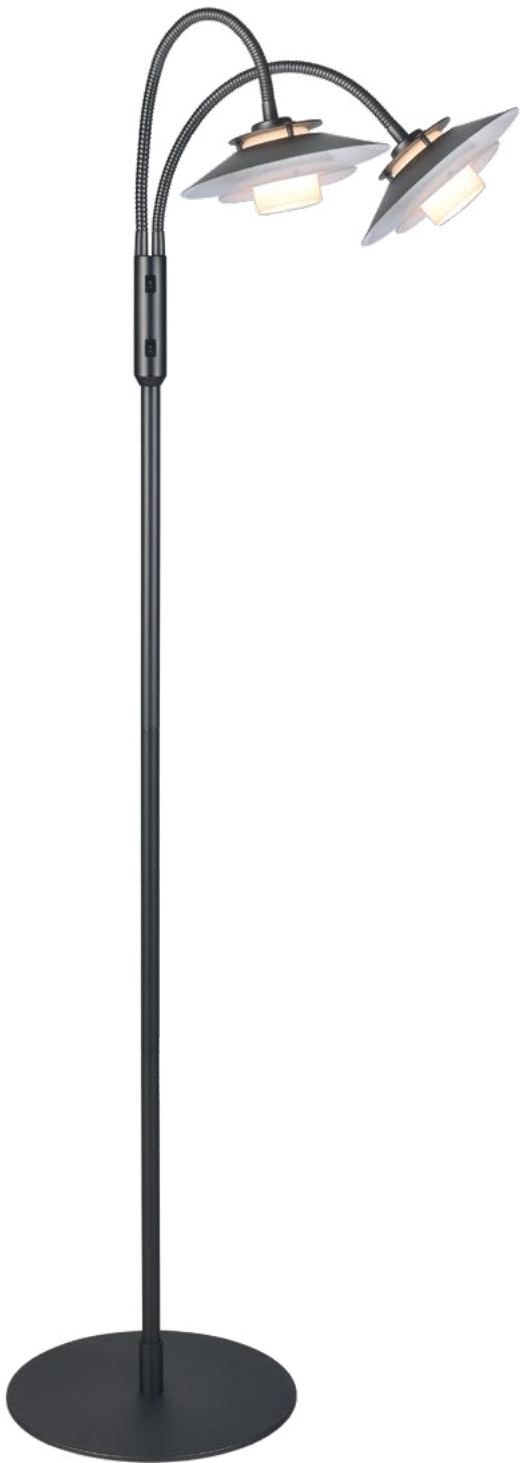

Designed by Michael Waltersdorff

1123 floor Ø18

Antique brass
Art. 738502

Size: Ø18 cm, H129 cm
Material: Metal, glass
Color: Antique brass
Socket: 2 x G9 max 18W excl.
Cable: 200 cm black textile

1123 table lamp Ø18

Antique brass
Art. 738496

Size: Ø18 cm, H28 cm
Material: Metal, glass
Color: Antique brass
Socket: G9 Max 18W
Cable: 200 cm black textile

1123 pendant Ø18

Antique brass
Art. 738472

Size: Ø18 cm, H22 cm
Material: Metal
Color: Antique brass
Socket: G9 Max 28W excl.
Cable: 250 cm black textile

1123 pendant Ø40

Antique brass
Art. 738489

Size: Ø40 cm, H23 cm
Material: Metal, glass
Color: Antique brass
Socket: E27 Max 40W excl.
Cable: 250 cm black textile

1123 floor lamp Ø18

Gun black
Art. 733361

Size: Ø18 cm, H129
Material: Metal, glass
Color: Gun Black
Socket: 2 x G9 max 18W excl.
Cable: 200 cm black textile