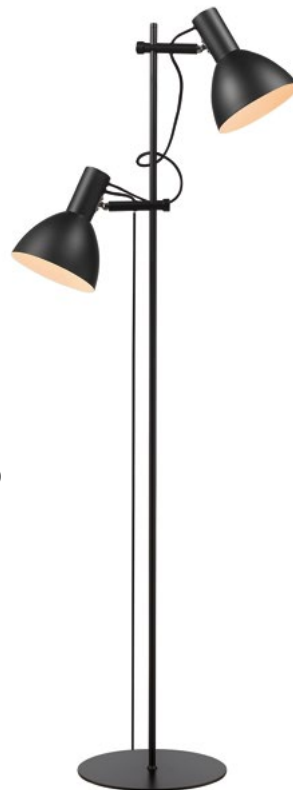

Baltimore floor lamp

Black
Art. 716579

Size: Ø18 cm, H150 cm
Material: Metal
Color: Black
Socket: 2 x E27, Max 40W excl.
Cable: 150 cm textile