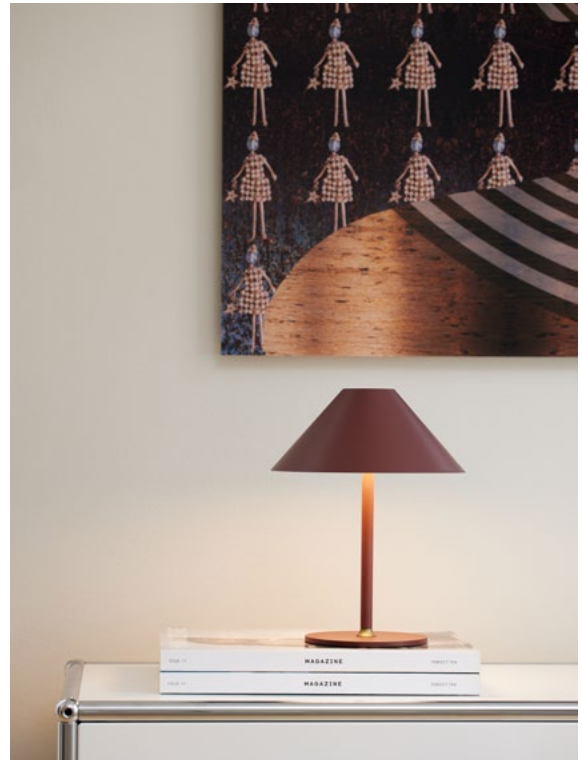

NEW

Hygge battery table lamp Ø19

Warm grey
Art. 801008

Size: Ø19, H25 cm
Material: Plastic, metal
Color: Warm grey, antique brass
Light: 3 Watt, dimmable
Battery: 4000 mAh (5 to 7 hours)
Outdoor: yes, IP54