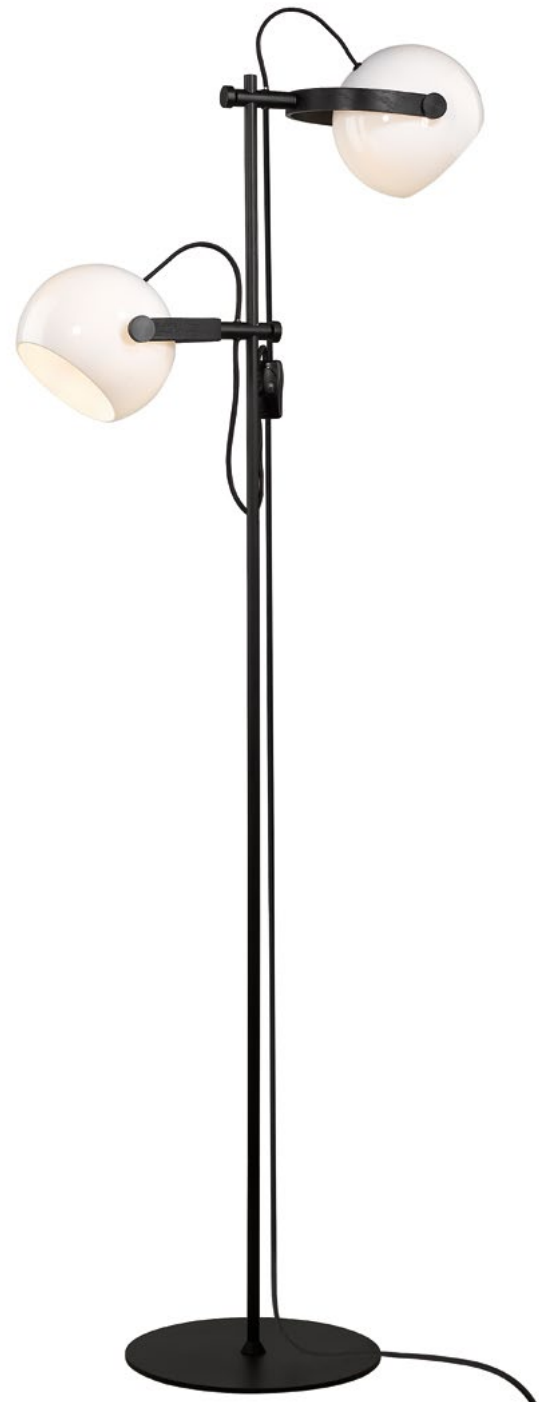

DC wall lamp Ø12

Opal
Art. 734115

Size: Ø12 cm, H10 cm
Material: Acrylic, wood
Color: Opalic, black painted oak
Socket: G9, Max 10W excl.
Cable: 200 cm textile

DC wall lamp Ø18

Opal
Art. 734153

Size: Ø18 cm, H52 cm
Material: Acrylic, wood
Color: Opalic, black painted oak
Socket: E27, Max 40W excl.
Cable: 150 cm textile

DC floor lamp Ø18

Opal
Art. 734276

Size: Ø18 cm, H150 cm
Material: Acrylic, wood
Color: Opalic, black painted oak
Socket: 2 x E27, Max 40W excl.
Cable: 150 cm textile

Oslo

Oslo is a simple and elegant family of lamps made of metal and oak wood. The combination of the materials gives the lamps a minimalistic and Scandinavian look.