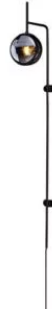

Boyle 8-lt hanging lamp

In stock

Hang your Boyle ceiling light above the coffee table or dining room table, in the living room or above the kitchen table. The Boyle ceiling light will always be in the spotlight.

Product information

Height (cm):	31.5
Diameter (cm):	83
Cord length (cm):	1.4

Additional information

Frame material:	Metal
Socket:	8 X E27
Maximum allowed bulb wattage:	Max. 5W
IP rating:	IP20
Item number:	4202030-4505
EAN:	7391741020314
Gross weight:	7,1
Net weight:	5,7
Color:	Black
Frame color:	Black
Glass color:	Smoke -grey
Cable color:	Black

Ceiling cup color:

Black

Product family

Boyle table lamp

In stock

Boyle wall lamp

In stock

Boyle XL wall lamp