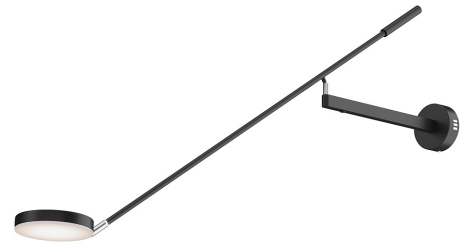

Wall lamp Fad

Series: Fad Article: MOD070WL-L6B3K

PROPERTIES

Lamp type: Wall lamp
Height, mm: 110
Bulbs: 1

PLAFOND / LAMPSHADE

Lampshade Colour: Black
Shade Material: Metal

ADDITIONAL

Maximum lamp power, W: 6
Lamp power: 6
VOLTAGE: AC220_240
Width, mm: 120
Base material: Metal
2in1: No
LED: Yes
Length, mm: 1000
Bulbs incl.: No
Barcode: 4251110051628
IP: IP20
Luminous Flux, Lm: 380
Color Temperature, K: 3000
Scattering Angle, Degree: 120
Color Rendering Index, RA: 80
Package volume, m3: 0.030634
Net weight, kg: 1
Warranty: 3