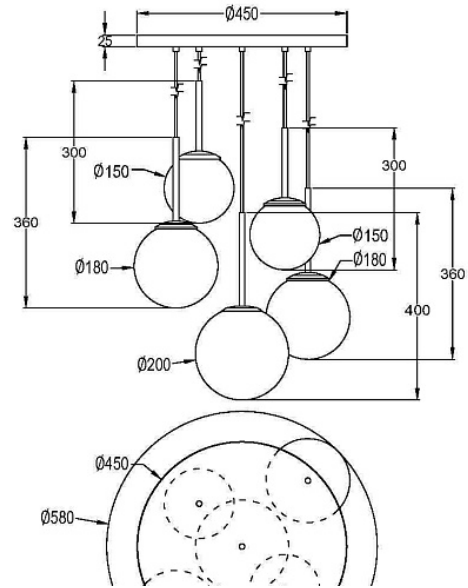

Pendant lamp Basic form E14x5 40W

Series: Basic form Article: MOD321PL-05G1

Article	MOD321PL-05G1
Brand	Maytoni
Collection	Modern
Series	Basic form
Product type	Pendant lamp
Fitting color	Gold
Fitting material	Metal
Light source	E14
Number of lamps	5
IP protection	IP 20
Dimmable	No
Height	1800
Voltage	AC 220-240
Diameter	580
Protection level	Class1
Warranty	2
Power	40
Minimum height	650
Max Height	1800
Lamps included	No
Mounting bowl	Yes
Chain	No
Type of fastener	Bar
Base	No
Switch	No

Dome lamp switch	No
Fireproof	No
Dyed	No
Lampshade	Yes
Packing length	635
Volume	118570
Net	5.49
Gross	6.6