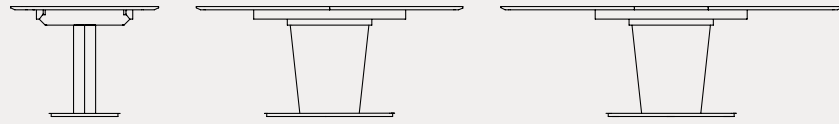

Athos

colonna/piastra/ | column/floor plate

metallo | metal

piano | top

ceramica | ceramic