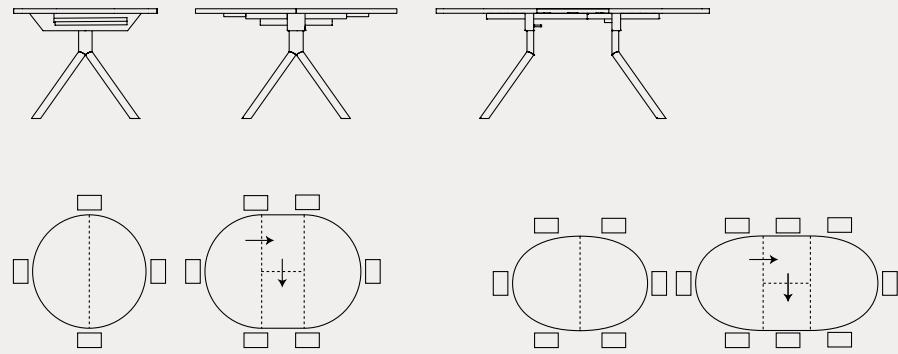

Giove

CB4739-D 120
120(165)x120 cm

CB4739-E 140
140(190)x100 cm

basamento | base

metallo | metal

piano | top

ceramica | ceramic

vetro | glass

nobilitato | melamine

PIANI IN CERAMICA E IN VETRO CON ALLUNGHE IN LAMINATO - PIANI IN NOBILITATO CON ALLUNGHE NELLA STESSA FINITURA |
CERAMIC OR GLASS TOPS AND LAMINATE EXTENTIONS - MELAMINE TOPS AND EXTENSIONS IN THE SAME FINISH

EASY
x-tension

Giove CB4739-D 120 tavolo allungabile | extending table
metallo P15 nero opaco / nobilitato P18W beton grigio
metal P15 matt black / melamine P18W beton grey