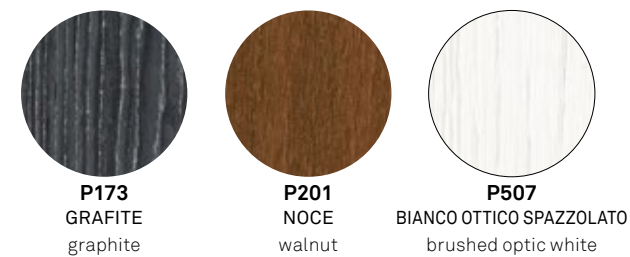

LEGNI | WOOD TYPES

LEGNO MASSELLO | SOLID WOOD

È ottenuto direttamente dal tronco dell'albero mediante lavorazioni meccaniche. Le particolarità estetiche e di venatura sono caratteristiche dell'essenza legnosa utilizzata. Il legno massello viene finito nelle tonalità tipiche delle varie essenze con una lavorazione di verniciatura (la finitura).

Obtained by cutting the tree log through a mechanic process. The aesthetic features and grain pattern depend on the wood essence. Solid wood is usually varnished (finishing process) and reproduces the typical essence shades.

IMPIALLACCIATURE | VENEERS

Si realizzano utilizzando fogli di legno nobile di spessore variabile ricavati direttamente dai tronchi di migliore qualità. Questi vengono poi incollati su vari supporti e finiti nella tonalità di tinta desiderata. Conferiscono grande qualità ai prodotti ed un eccellente risultato estetico.

Veneer is obtained by using thin sheets of wood with different thicknesses which are taken from the best quality tree logs. Veneer layers are usually glued to a support and then stained accordingly. Veneer increases the quality of the products and delivers an excellent aesthetic result.