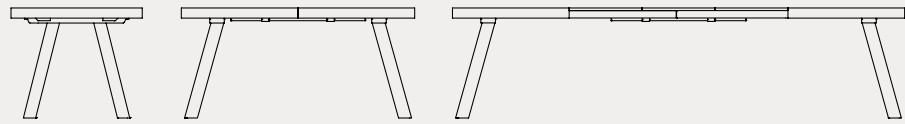

Bold

CB4795-R 160
160(210)(260)(310)x90 cm

gambe | legs

legno | wood

P15

P176

piano | top

nobilitato | melamine

P18W

P49W

P50W

P60W

MANUAL
x-tension