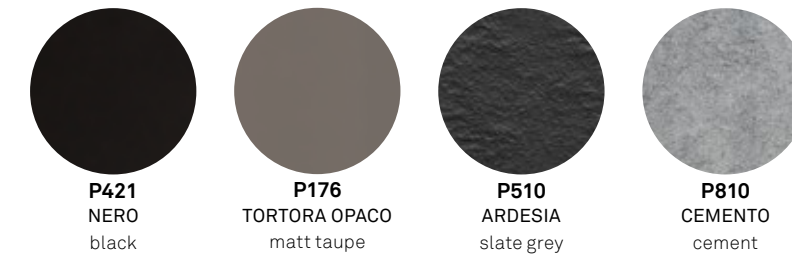

LAMINATI STRATIFICATI HPL | MULTILAYER LAMINATE TOPS (HPL)

Il laminato stratificato utilizzato è un materiale autoportante di spessore 10mm costituito da più strati di materiale fibroso impregnati con resine termoindurenti e pressati tra loro ad alta pressione. La superficie esterna del pannello è realizzata in laminato decorativo a base di resine termoindurenti.

This multilayer laminate is a 10 mm thick, self-supporting material formed with different layers of fibrous material absorbed with thermosetting resins and pressed together under high pressure. The external surface of the panel is a decorative laminate made with a base of thermosetting resins.