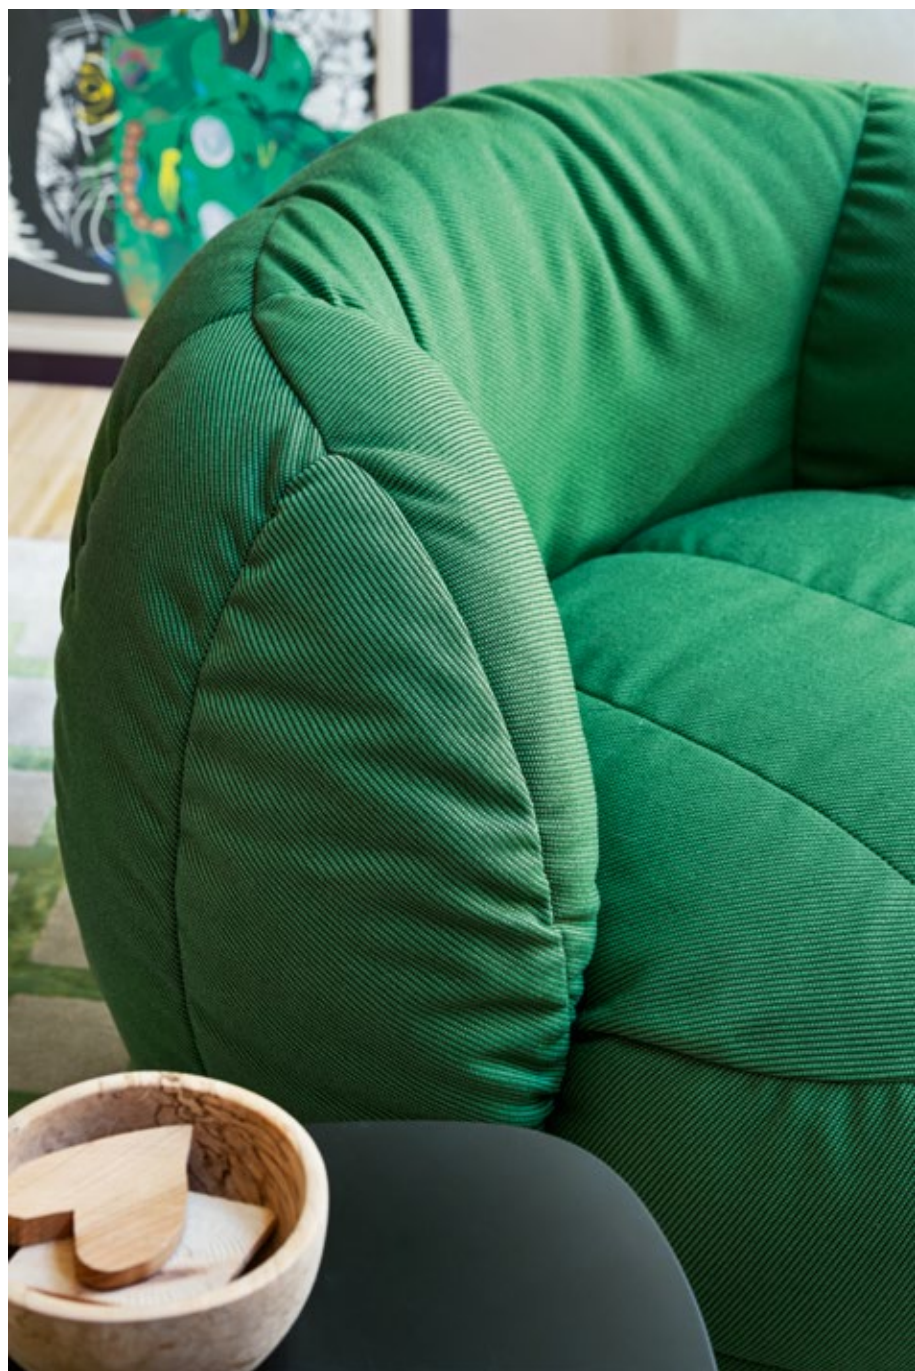

Reef

CB3441
96x91 H76 HS43 cm

struttura/sedile | frame/seat

tessuto | fabric

Oceanic

Stoffe da Programma Made to Order
Fabrics from the Made to Order Program

sedute | seating

Reef CB3441
sedia lounge | tessuto Oceanic SUX zafferano
lounge chair | Oceanic fabric SUX saffron yellow