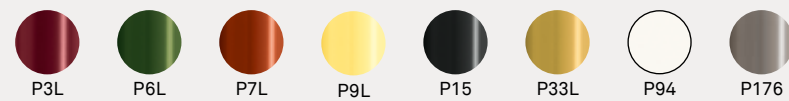

metallo | metal