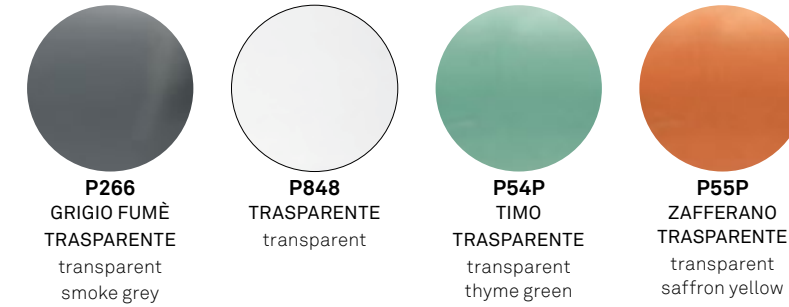

METALLI | METALS

FINITURE OPACHE | MATT FINISHES

PLASTICHE TRASPARENTI | TRANSPARENT PLASTICS

MATERIALI SINTETICI LAVABILI | WASHABLE SYNTHETIC FABRICS

CARBON LOOK - SONOR | 84% PVC - 11% PL - 5% PU gr/m² 640