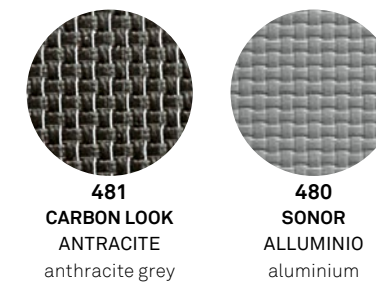

METALLI | METALS

FINITURE OPACHE | MATT FINISHES

PLASTICHE TRASPARENTI | TRANSPARENT PLASTICS

MATERIALI SINTETICI LAVABILI | WASHABLE SYNTHETIC FABRICS

CARBON LOOK - SONOR | 84% PVC - 11% PL - 5% PU gr/m² 640