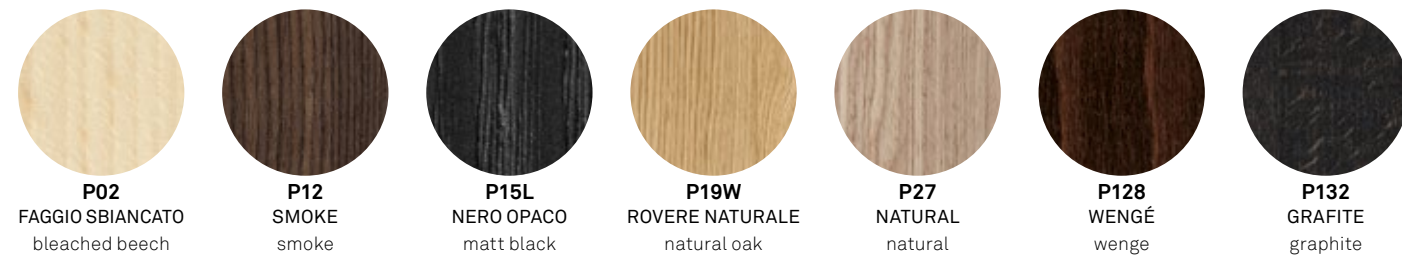

LEGNI | WOOD TYPES

LEGNO MASSELLO | SOLID WOOD

È ottenuto direttamente dal tronco dell'albero mediante lavorazioni meccaniche. Le particolarità estetiche e di venatura sono caratteristiche dell'essenza legnosa utilizzata. Il legno massello viene finito nelle tonalità tipiche delle varie essenze con una lavorazione di verniciatura (la finitura).

Obtained by cutting the tree log through a mechanic process. The aesthetic features and grain pattern depend on the wood essence. Solid wood is usually varnished (finishing process) and reproduces the typical essence shades.

IMPIALLACCIATURE | VENEERS

Si realizzano utilizzando fogli di legno nobile di spessore variabile ricavati direttamente dai tronchi di migliore qualità. Questi vengono poi incollati su vari supporti e finiti nella tonalità di tinta desiderata. Conferiscono grande qualità ai prodotti ed un eccellente risultato estetico.

Veneer is obtained by using thin sheets of wood with different thicknesses which are taken from the best quality tree logs. Veneer layers are usually glued to a support and then stained accordingly. Veneer increases the quality of the products and delivers an excellent aesthetic result.