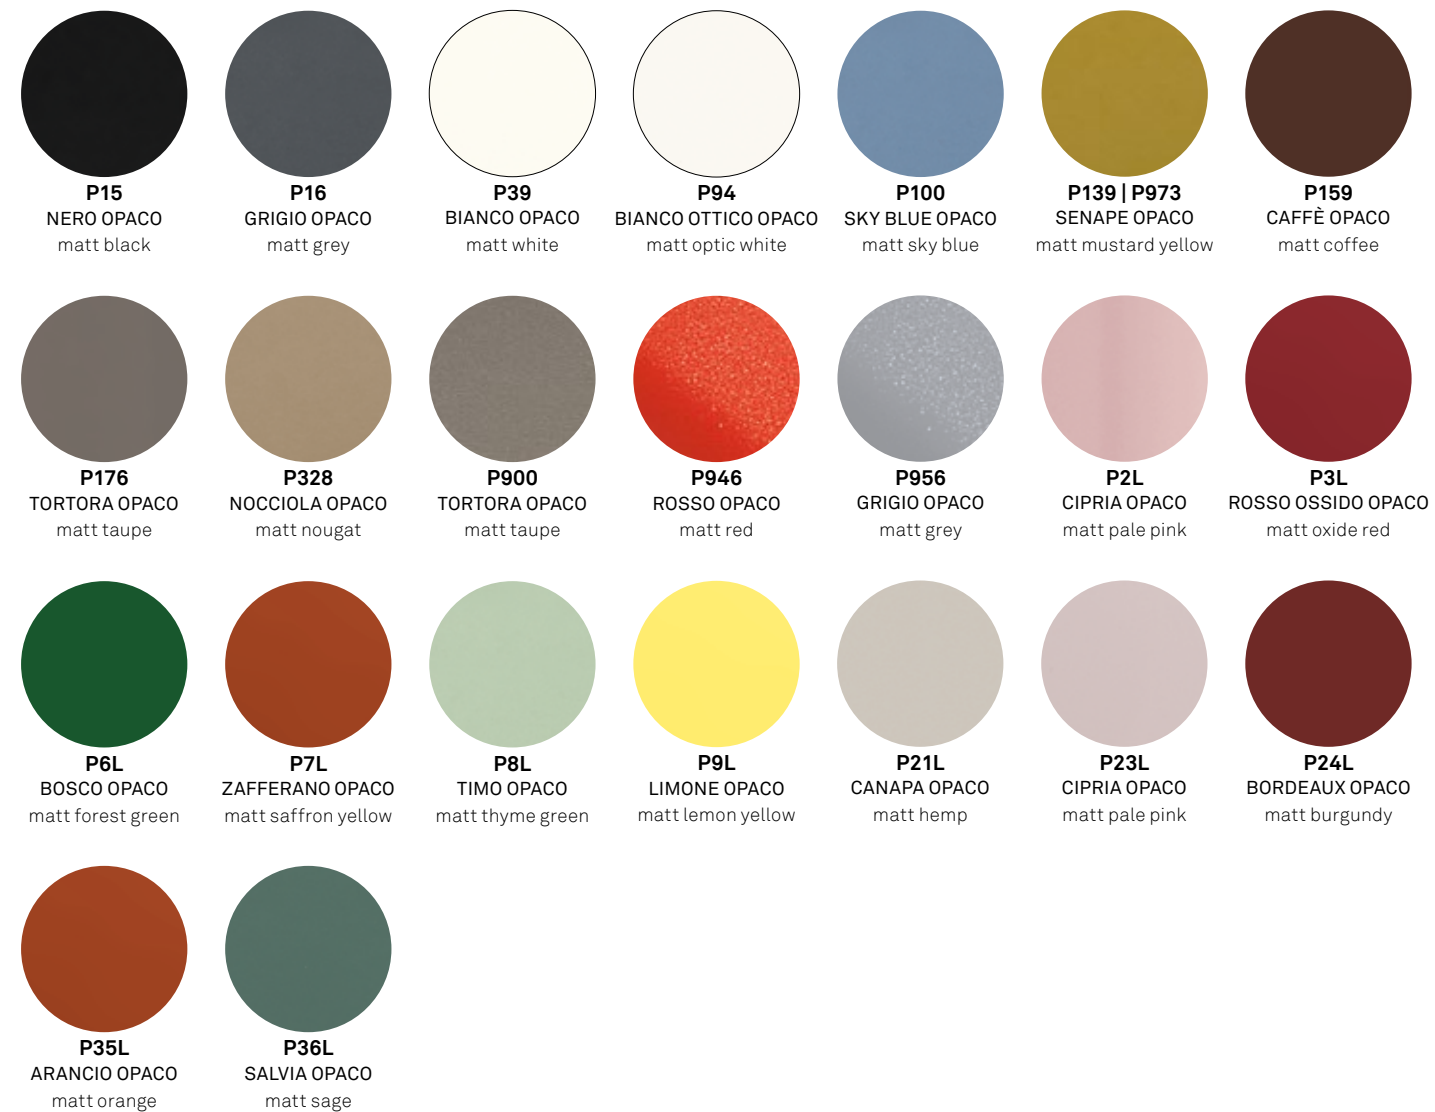

FINITURE OPACHE | MATT FINISHES