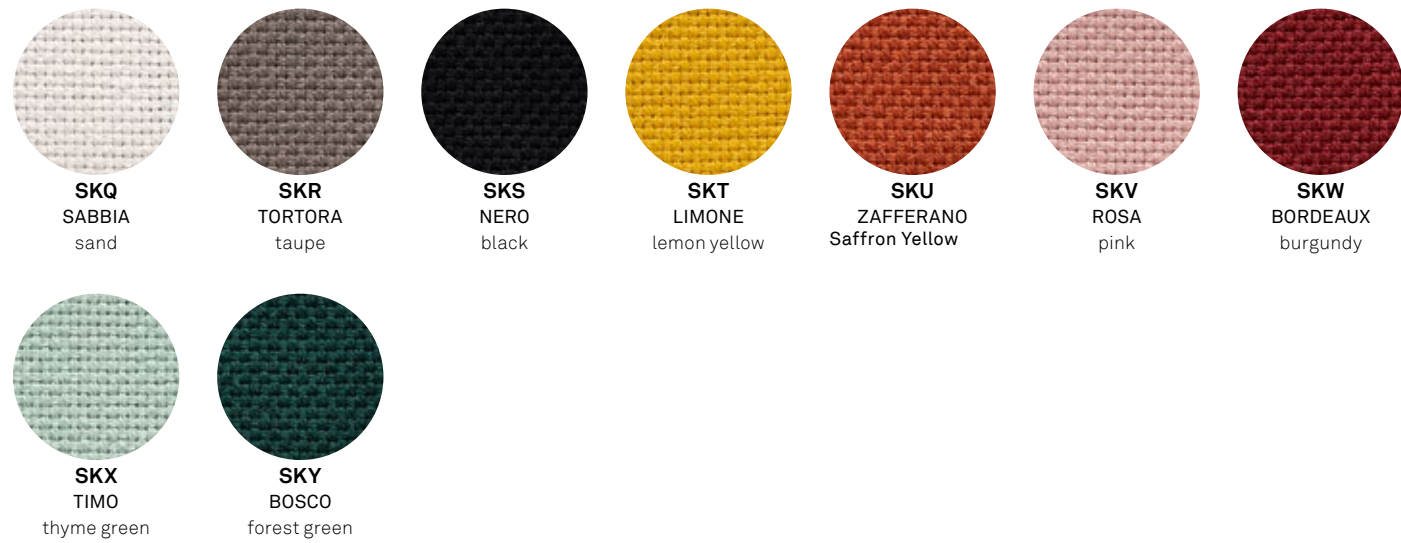

VINTAGE | 55% PU - 29% CO - 16% PL gr/m² 393

MAT | 100% PL gr/m² 457

OCEANIC | 100% post-consumer recycled polyester including 50% SEAQUAL yarn gr/m² 497

PLAIN | 100% CO gr/m² 515

VENICE | 100% PL gr/m² 430