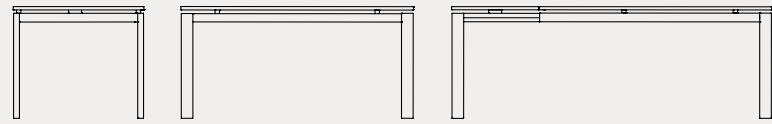

tavoli | tables

Gate

CB4088-R 160
160(220)x90 cm

CB4088-R 180
180(240)x100 cm

gambe | legs

metallo | metal

piano | top

ceramica | ceramic