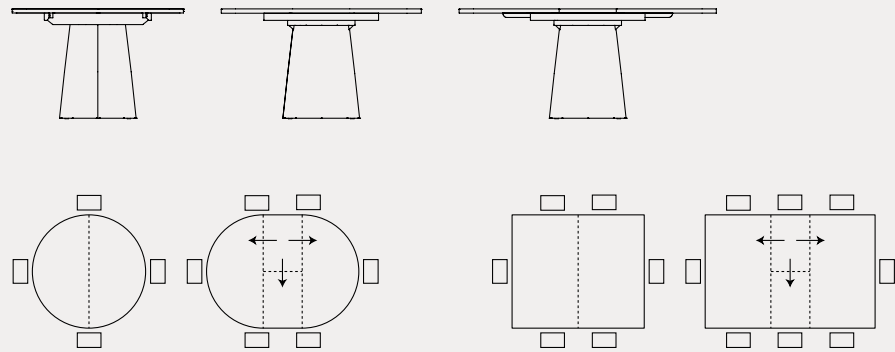

Daily stories

Hey Gio!

CB4836-D 120
120(160)x120 cm

CB4836-R 140
140(180)x120 cm

basamento | base

metallo | metal

piano | top

ceramica | ceramic