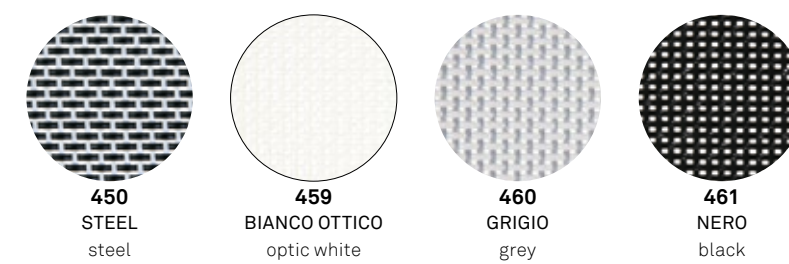

NET | 77% PVC - 23% PL gr/m² 560