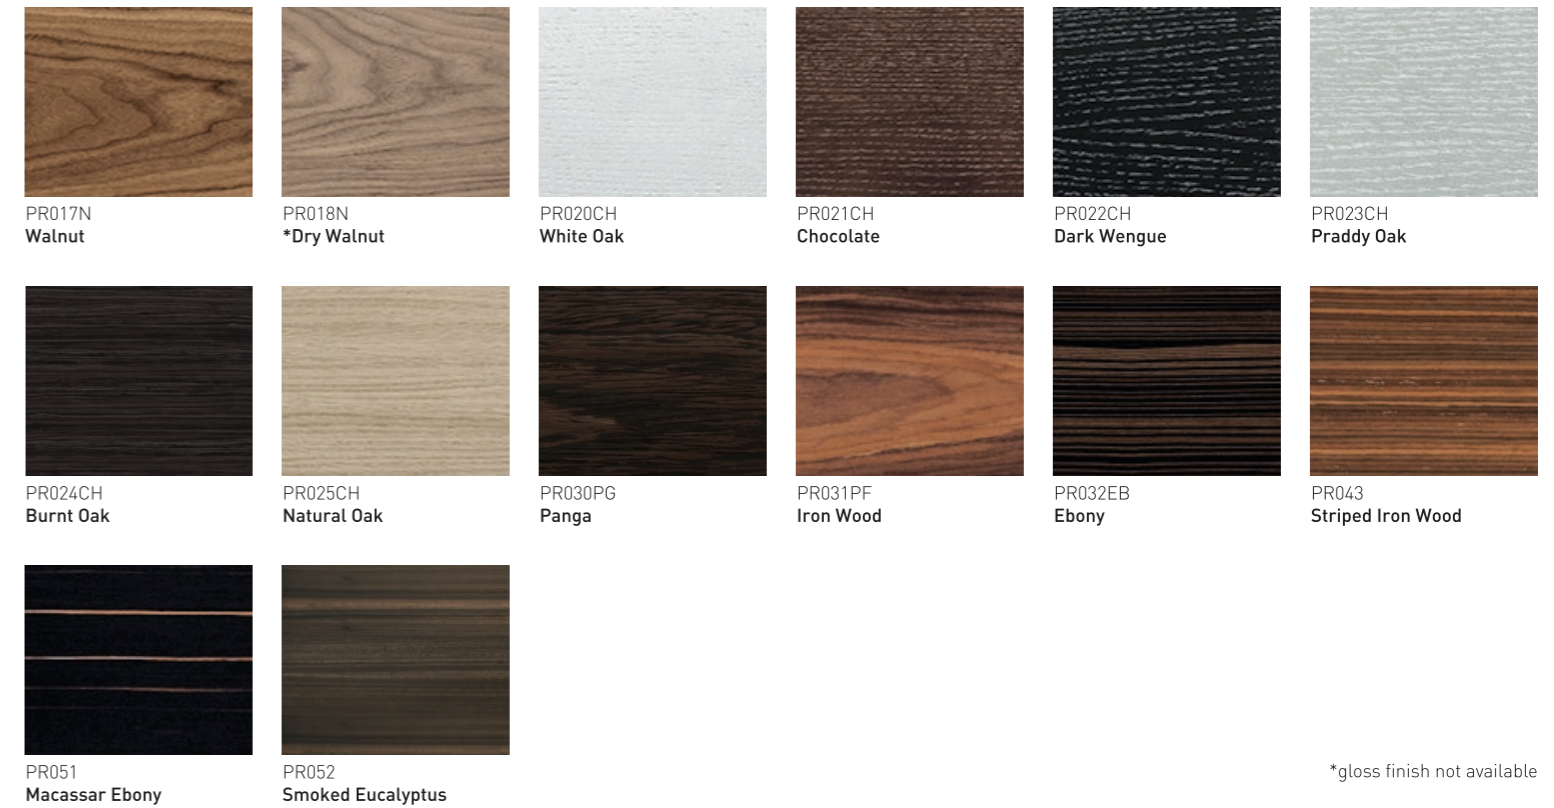

w. 62 cm d. 38 cm h. 148 cm

PR015 ● PR017N ● Clear Mirror ●

PICK WHAT
YOU LIKE
BECAUSE
LIVING WITH
A TREND THAT
IS NOT YOU IS
NEVER A GOOD
CHOICE.

MATERIALS
& FINISHES

Standard Lacquers . Matte / Gloss

Metals . Steel / Stainless Steel

Metallic Lacquers . Matte / Gloss

Wood Veneers / Solid Woods . Matte / Gloss

*gloss finish not available

Marbles

The displayed colors comply with our standards with the best possible precision. However, small variations are unavoidable. Some colors in this catalog are metamerich, that is, they vary with the light source under which they are observed. Finishes present in furniture pieces that are not in the sample catalog should be considered as possible customization options.

Plain Fabrics

Textured Fabrics

Patterns

Leathers

Mirrors

The displayed colors comply with our standards with the best possible precision. However, small variations are unavoidable. Some colors in this catalog are metamerics, that is, they vary with the light source under which they are observed. Finishes present in furniture pieces that are not in the sample catalog should be considered as possible customization options.