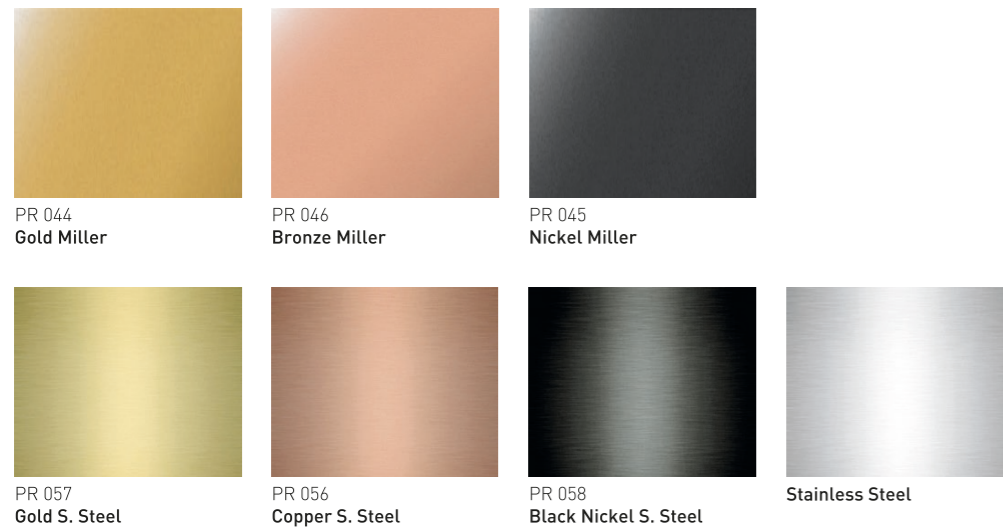

w. 62 cm d. 38 cm h. 148 cm

PR015 ● PR017N ● Clear Mirror ●

PICK WHAT
YOU LIKE
BECAUSE
LIVING WITH
A TREND THAT
IS NOT YOU IS
NEVER A GOOD
CHOICE.

MATERIALS
& FINISHES

Standard Lacquers . Matte / Gloss

Metals . Steel / Stainless Steel

Metallic Lacquers . Matte / Gloss

Wood Veneers / Solid Woods . Matte / Gloss

*gloss finish not available

Marbles

The displayed colors comply with our standards with the best possible precision. However, small variations are unavoidable. Some colors in this catalog are metamerich, that is, they vary with the light source under which they are observed. Finishes present in furniture pieces that are not in the sample catalog should be considered as possible customization options.

Plain Fabrics

Textured Fabrics

Patterns

Leathers

Mirrors

The displayed colors comply with our standards with the best possible precision. However, small variations are unavoidable. Some colors in this catalog are metamerics, that is, they vary with the light source under which they are observed. Finishes present in furniture pieces that are not in the sample catalog should be considered as possible customization options.