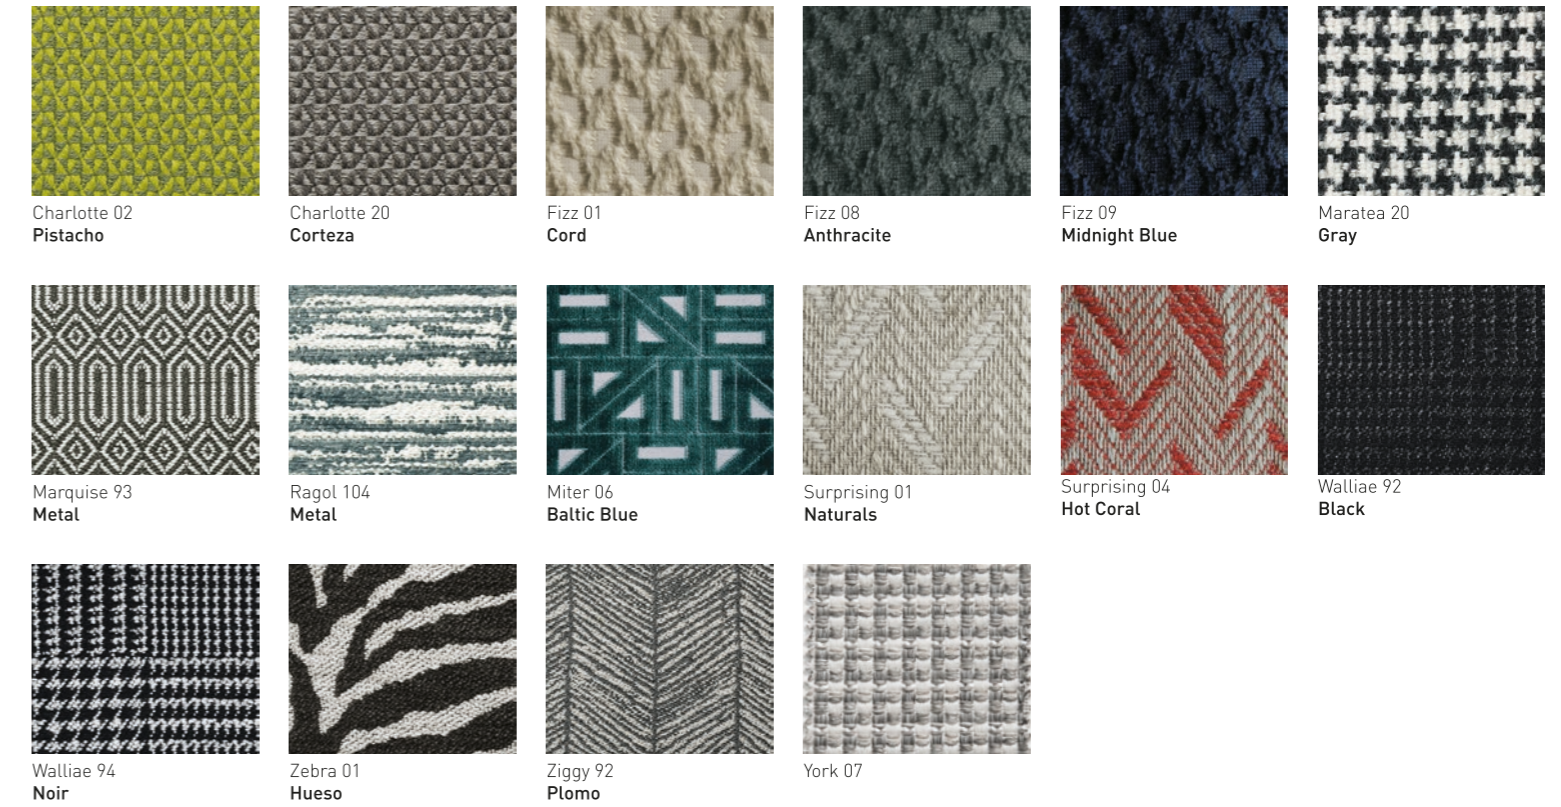

Metallic Lacquers . Matte / Gloss

Wood Veneers / Solid Woods . Matte / Gloss

*gloss finish not available

Marbles

The displayed colors comply with our standards with the best possible precision. However, small variations are unavoidable. Some colors in this catalog are metamerich, that is, they vary with the light source under which they are observed. Finishes present in furniture pieces that are not in the sample catalog should be considered as possible customization options.

Plain Fabrics

Textured Fabrics

Patterns

Leathers

Mirrors

The displayed colors comply with our standards with the best possible precision. However, small variations are unavoidable. Some colors in this catalog are metamerics, that is, they vary with the light source under which they are observed. Finishes present in furniture pieces that are not in the sample catalog should be considered as possible customization options.