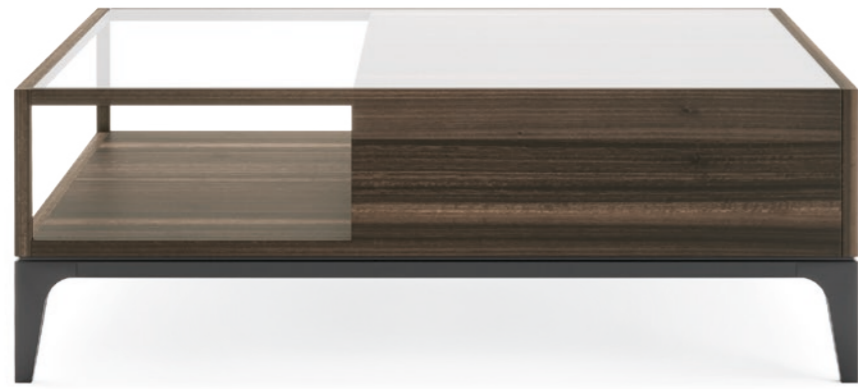

DESIGN IS AN
OPPORTUNITY
TO CONTINUE
TELLING THE
STORY,
NOT JUST
TO SUM
EVERYTHING UP.

LIVING
ROOM

Elysian sofa
Abbey armchair
Hyde center table
Griffith side table

JUKE center table . ML258

Of a rectangular shape with a glass top and a small storage space, Juke associates to northern styling where design excels simplicity and versatility. A suitable center table to integrate in any modern atmosphere.