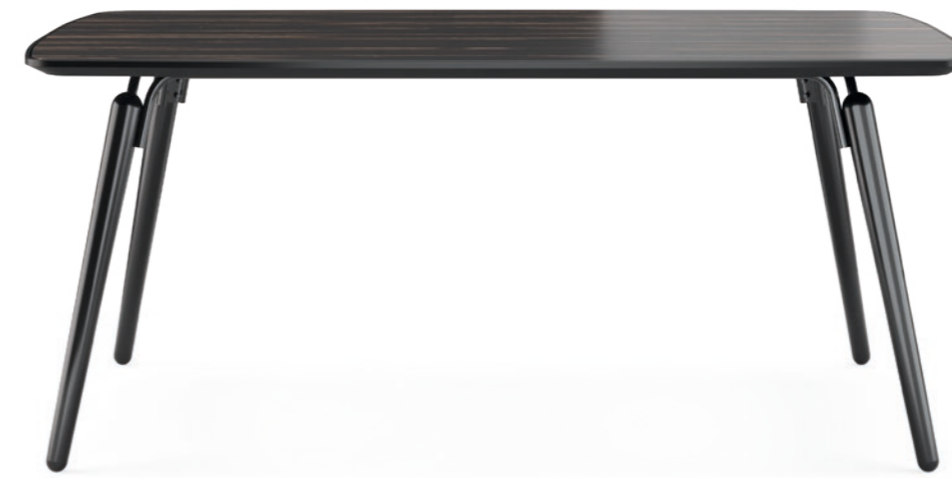

HYDE dining table . TR039

A tubular structure in coated stainless steel parts Hyde's wood veneer top from it's turned solid wood legs, passing on the feel of levitation and setting it aside from the typical imagery of dining tables. A versatile solution for any contemporary interior.

w. 180 cm d. 110 cm h. 75 cm