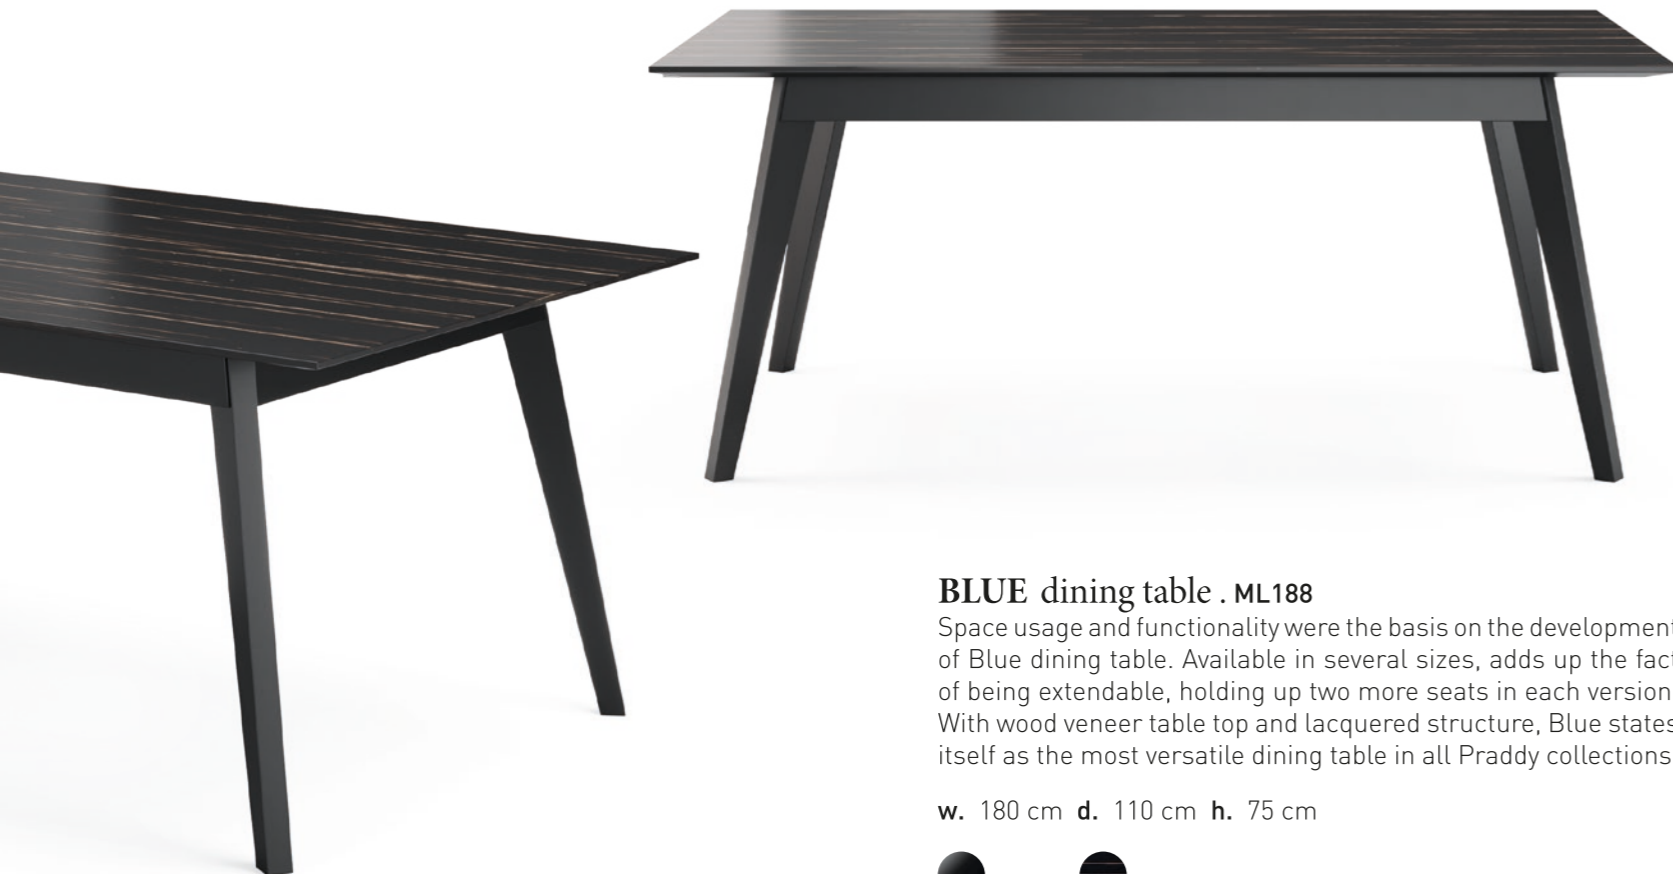

BLUE dining table . ML188

Space usage and functionality were the basis on the development of Blue dining table. Available in several sizes, adds up the fact of being extendable, holding up two more seats in each version, With wood veneer table top and lacquered structure, Blue states itself as the most versatile dining table in all Praddy collections.

w. 180 cm d. 110 cm h. 75 cm