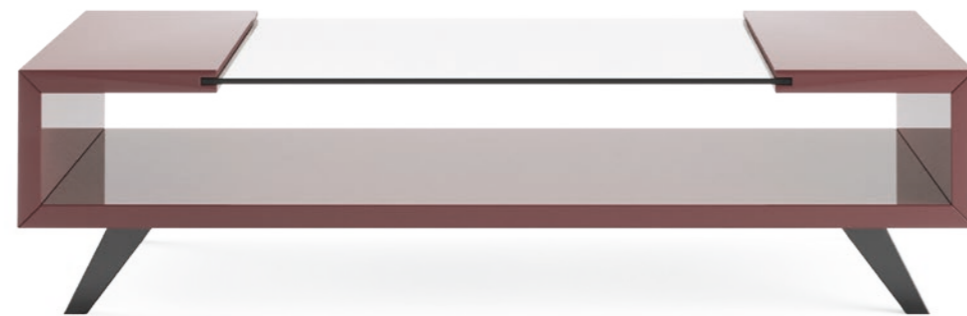

w. 100 cm d. 70 cm h. 30 cm

STAR center table . ML260

A center table in a squared shape that conceals a drawer for extra storage under its solid, imposing look. A modern design of italian styling, to be the center piece of the fitting living room.

w. 110 cm d. 110 cm h. 30 cm

HYDE center table . TR025|TR026

A bold set of center tables where the tops seemingly float above the legs, in a statement of lightness and elegance. Combining the texture of the marble/ wood veneer surface over the shine of glossy lacquer and metal, Hyde surfaces a magical feel that enriches the aura of any living room.

w. 117 cm d. 70 cm h. 32,5 cm
w. 90 cm d. 90 cm h. 28 cm

ARC center table . TR021

Graceful lines and an above average attention to detail characterize the first set to be designed for Metro, setting the standard for the remainder of the collection. A center table that displays two distinct finishes, delimited by a rim that contours the piece and accentuates the rounded edges of the surfaces.

w. 112 cm d. 80 cm h. 36 cm

PORTER center table . ML256

With a suspended glass top and a hollow structure, Porter is a modern center table that plays with fills and voids, transparency and opacity to provide a distinctive look to both modern or contemporary living room.