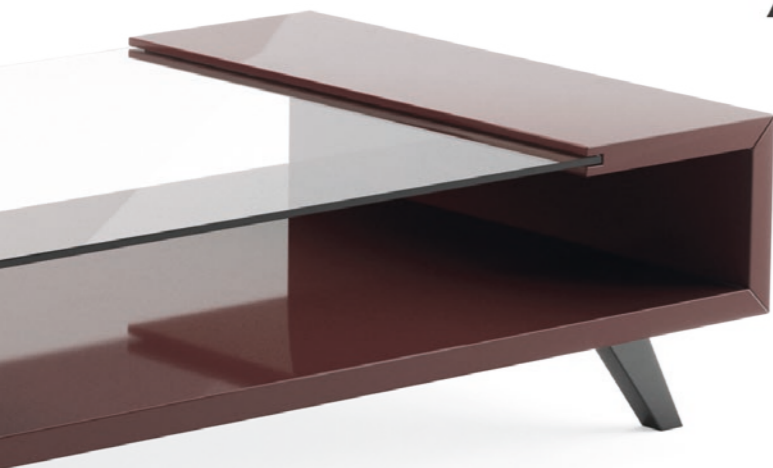

PORTER center table . ML256

With a suspended glass top and a hollow structure, Porter is a modern center table that plays with fills and voids, transparency and opacity to provide a distinctive look to both modern or contemporary living room.

w. 120 cm d. 70 cm h. 32 cm

DORIA center table . TR024

Named after one of the most beautiful city parks in the world, Doria center table presents subtle details that make of it a charming center piece for most interior decors. Upholstered panels in leather with meticulous stitching and wood veneer table top framed in lacquered wood, bring the added value expected of the most demanding interior designs.

w. 110 cm d. 110 cm h. 30 cm