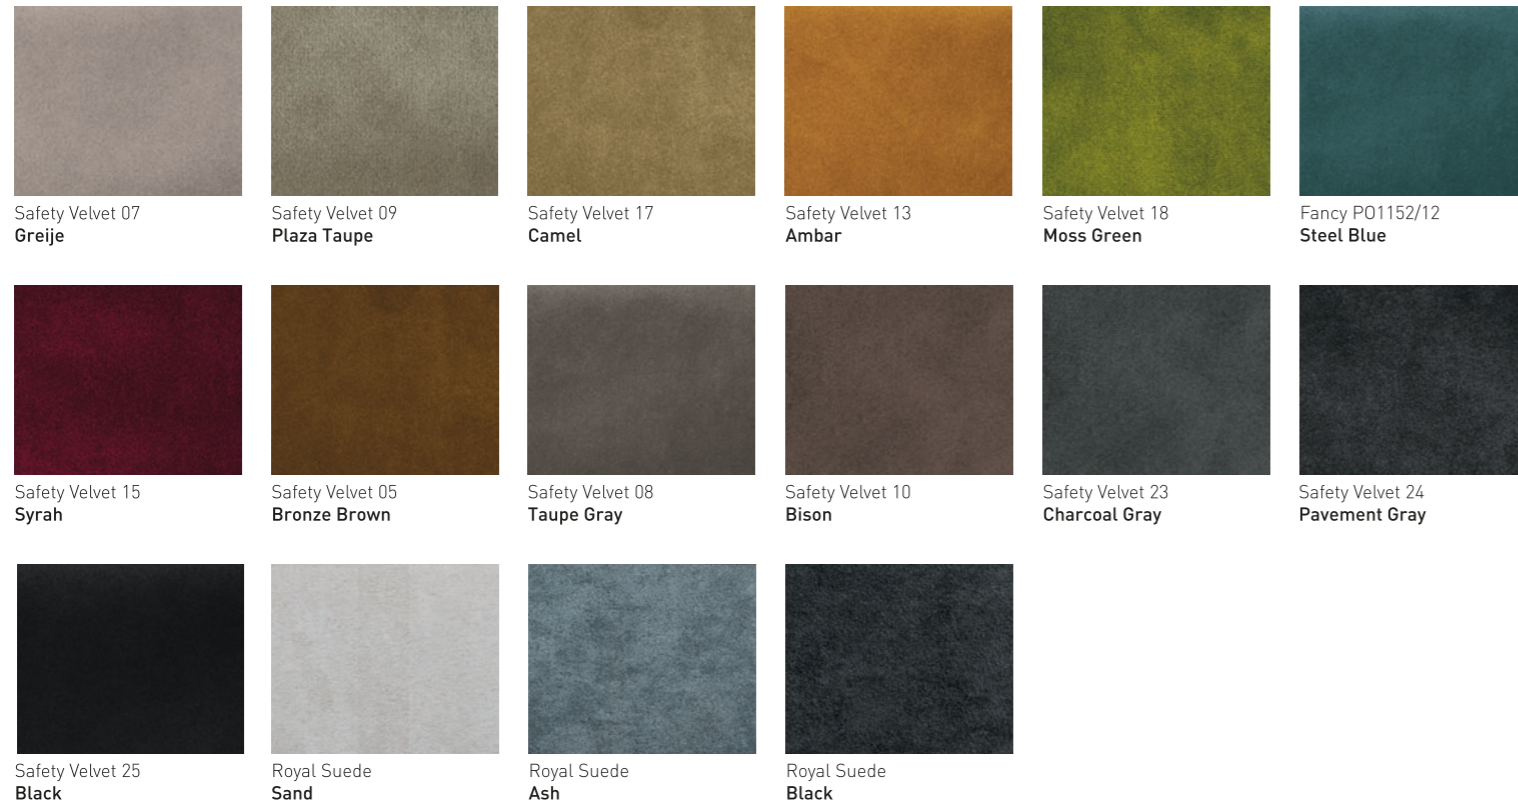

Metallic Lacquers . Matte / Gloss

Wood Veneers / Solid Woods . Matte / Gloss

*gloss finish not available

Marbles

The displayed colors comply with our standards with the best possible precision. However, small variations are unavoidable. Some colors in this catalog are metamerich, that is, they vary with the light source under which they are observed. Finishes present in furniture pieces that are not in the sample catalog should be considered as possible customization options.

Plain Fabrics

Textured Fabrics

Patterns

Leathers

Mirrors

The displayed colors comply with our standards with the best possible precision. However, small variations are unavoidable. Some colors in this catalog are metamerics, that is, they vary with the light source under which they are observed. Finishes present in furniture pieces that are not in the sample catalog should be considered as possible customization options.