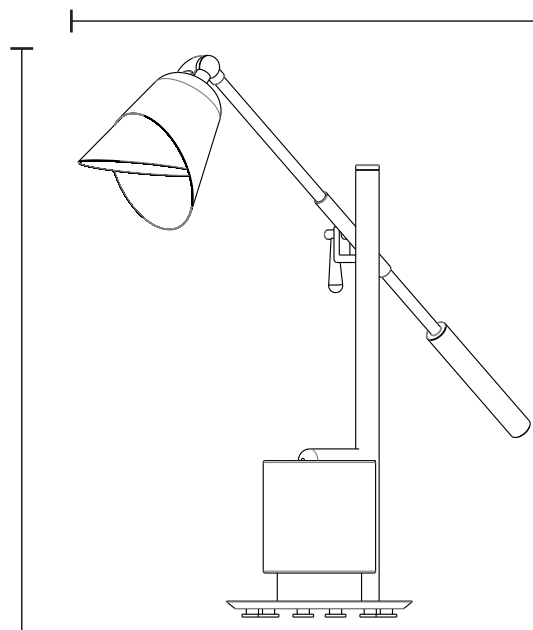

SAVOYE • TABLE LAMP

REF. 9583.1

WEIGHT

Net Weight: 10kg | 22.0 lbs
 Gross Weight: 20kg | 44.1 lbs

BULBS

Quantity: 1
 Type: E27
 Wattage: 40W (max)

MATERIALS

Body: Brass
 Details: Marble

PACKING (approx.)

Dimensions: 38 x 38 x 76 cm
 15.0 x 15.0 x 29.9 in

Volume: 0.11 m³ | 3.88 ft³

HEIGHT
 75 cm | 29.5 in

DIAMETER
 75 cm | 29.5 in

☐ - Products manufactured according the European norm of security EN 60 598-1.

▽ - Products adjusted for installation in surfaces normally inflammable.

☐ - Products of class II. The electric isolation is double or reinforced.

⚡ - Products with the possibility of installation of low-energy consumption bulbs.