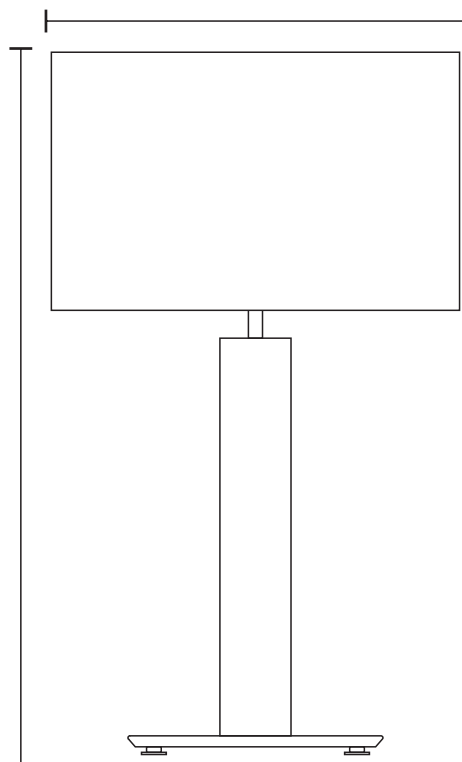

SAFI • TABLE LAMP

REF. 8856.1

WEIGHT

Net Weight: 3.7kg | 8.2 lbs
 Gross Weight: 6kg | 13.2 lbs

BULBS

Quantity: 1
 Type: E27
 Wattage: 40W (max)

MATERIALS

Body: Brass

PACKING (approx.)

Dimensions: 39 x 39 x 59 cm
 15.4 x 15.4 x 29.9 in
 Volume: 0.12 m³ | 4.08 ft³

HEIGHT
 65 cm | 25.6 in

DIAMETER
 40 cm | 15.7 in

- CE - Products manufactured according the European norm of security EN 60 598-1.
- F - Products adjusted for installation in surfaces normally inflammable.
- - Products of class II. The electric isolation is double or reinforced.
- ES - Products with the possibility of instalation of low-energy consumption bulbs.

PRODUCT FINISHES & COSTUMIZATION OPTIONS

Black Fabric

LAMP SHADE: 

Gold (24 Carat)

BODY: 

Gold (24 Carat)

BASE: 

MORE FINISHES AVAILABLE HERE:
[CLICK HERE](#)