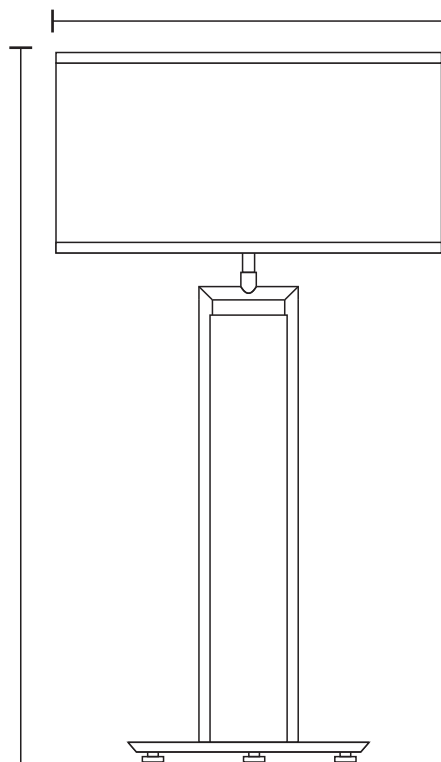

BAUHAUS • TABLE LAMP

REF. 3050.1

WEIGHT

Net Weight: 5kg | 11.0 lbs
 Gross Weight: 12kg | 26.5 lbs

BULBS

Quantity: 1
 Type: E27
 Wattage: 40W (max)

MATERIALS

Body: Iron
 Details: Brass

PACKING (approx.)

Dimensions: 36 x 36 x 75 cm
 14.2 x 14.2 x 29.5 in
 Volume: 0.10 m³ | 3.43 ft³

HEIGHT
 74 cm | 29.1 in

DIAMETER
 40 cm | 15.7 in

- ☐ - Products manufactured according the European norm of security EN 60 598-1.
- ⚠ - Products adjusted for installation in surfaces normally inflammable.
- ☐ - Products of class II. The electric isolation is double or reinforced.
- ⚡ - Products with the possibility of instalation of low-energy consumption bulbs.