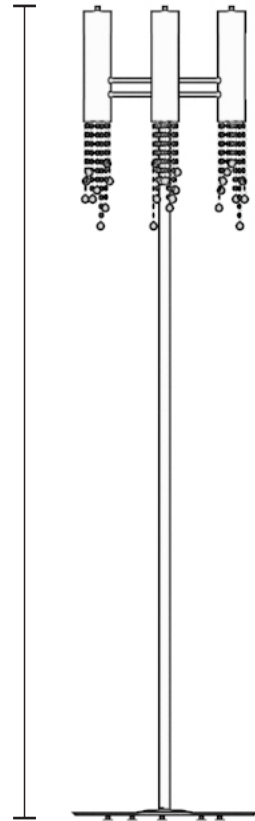

SAFI • FLOOR LAMP
REF. 8855.3

WEIGHT

Net Weight: 11.6kg | 25.6 lbs

Gross Weight: 32kg | 70.5 lbs

BULBS

Quantity: 3

Type: G9

Wattage: 40W (max)

MATERIALS

Body: Brass

Details: Crystal

PACKING (approx.)

Dimensions: 181 x 42 x 51 cm

71.3 x 16.5 x 20.1 in

Volume: 0.39 m³ | 13.69 ft³

☐ - Products manufactured according the European norm of security EN 60 598-1.

HEIGHT
172 cm | 67.7 in

DIAMETER
40 cm | 15.7 in

PRODUCT FINISHES & COSTUMIZATION OPTIONS

Gold (24 Carat)

○ ————— ● BODY: 

○ ————— ● CRYSTAL: 

MORE FINISHES AVAILABLE HERE:
[CLICK HERE](#)